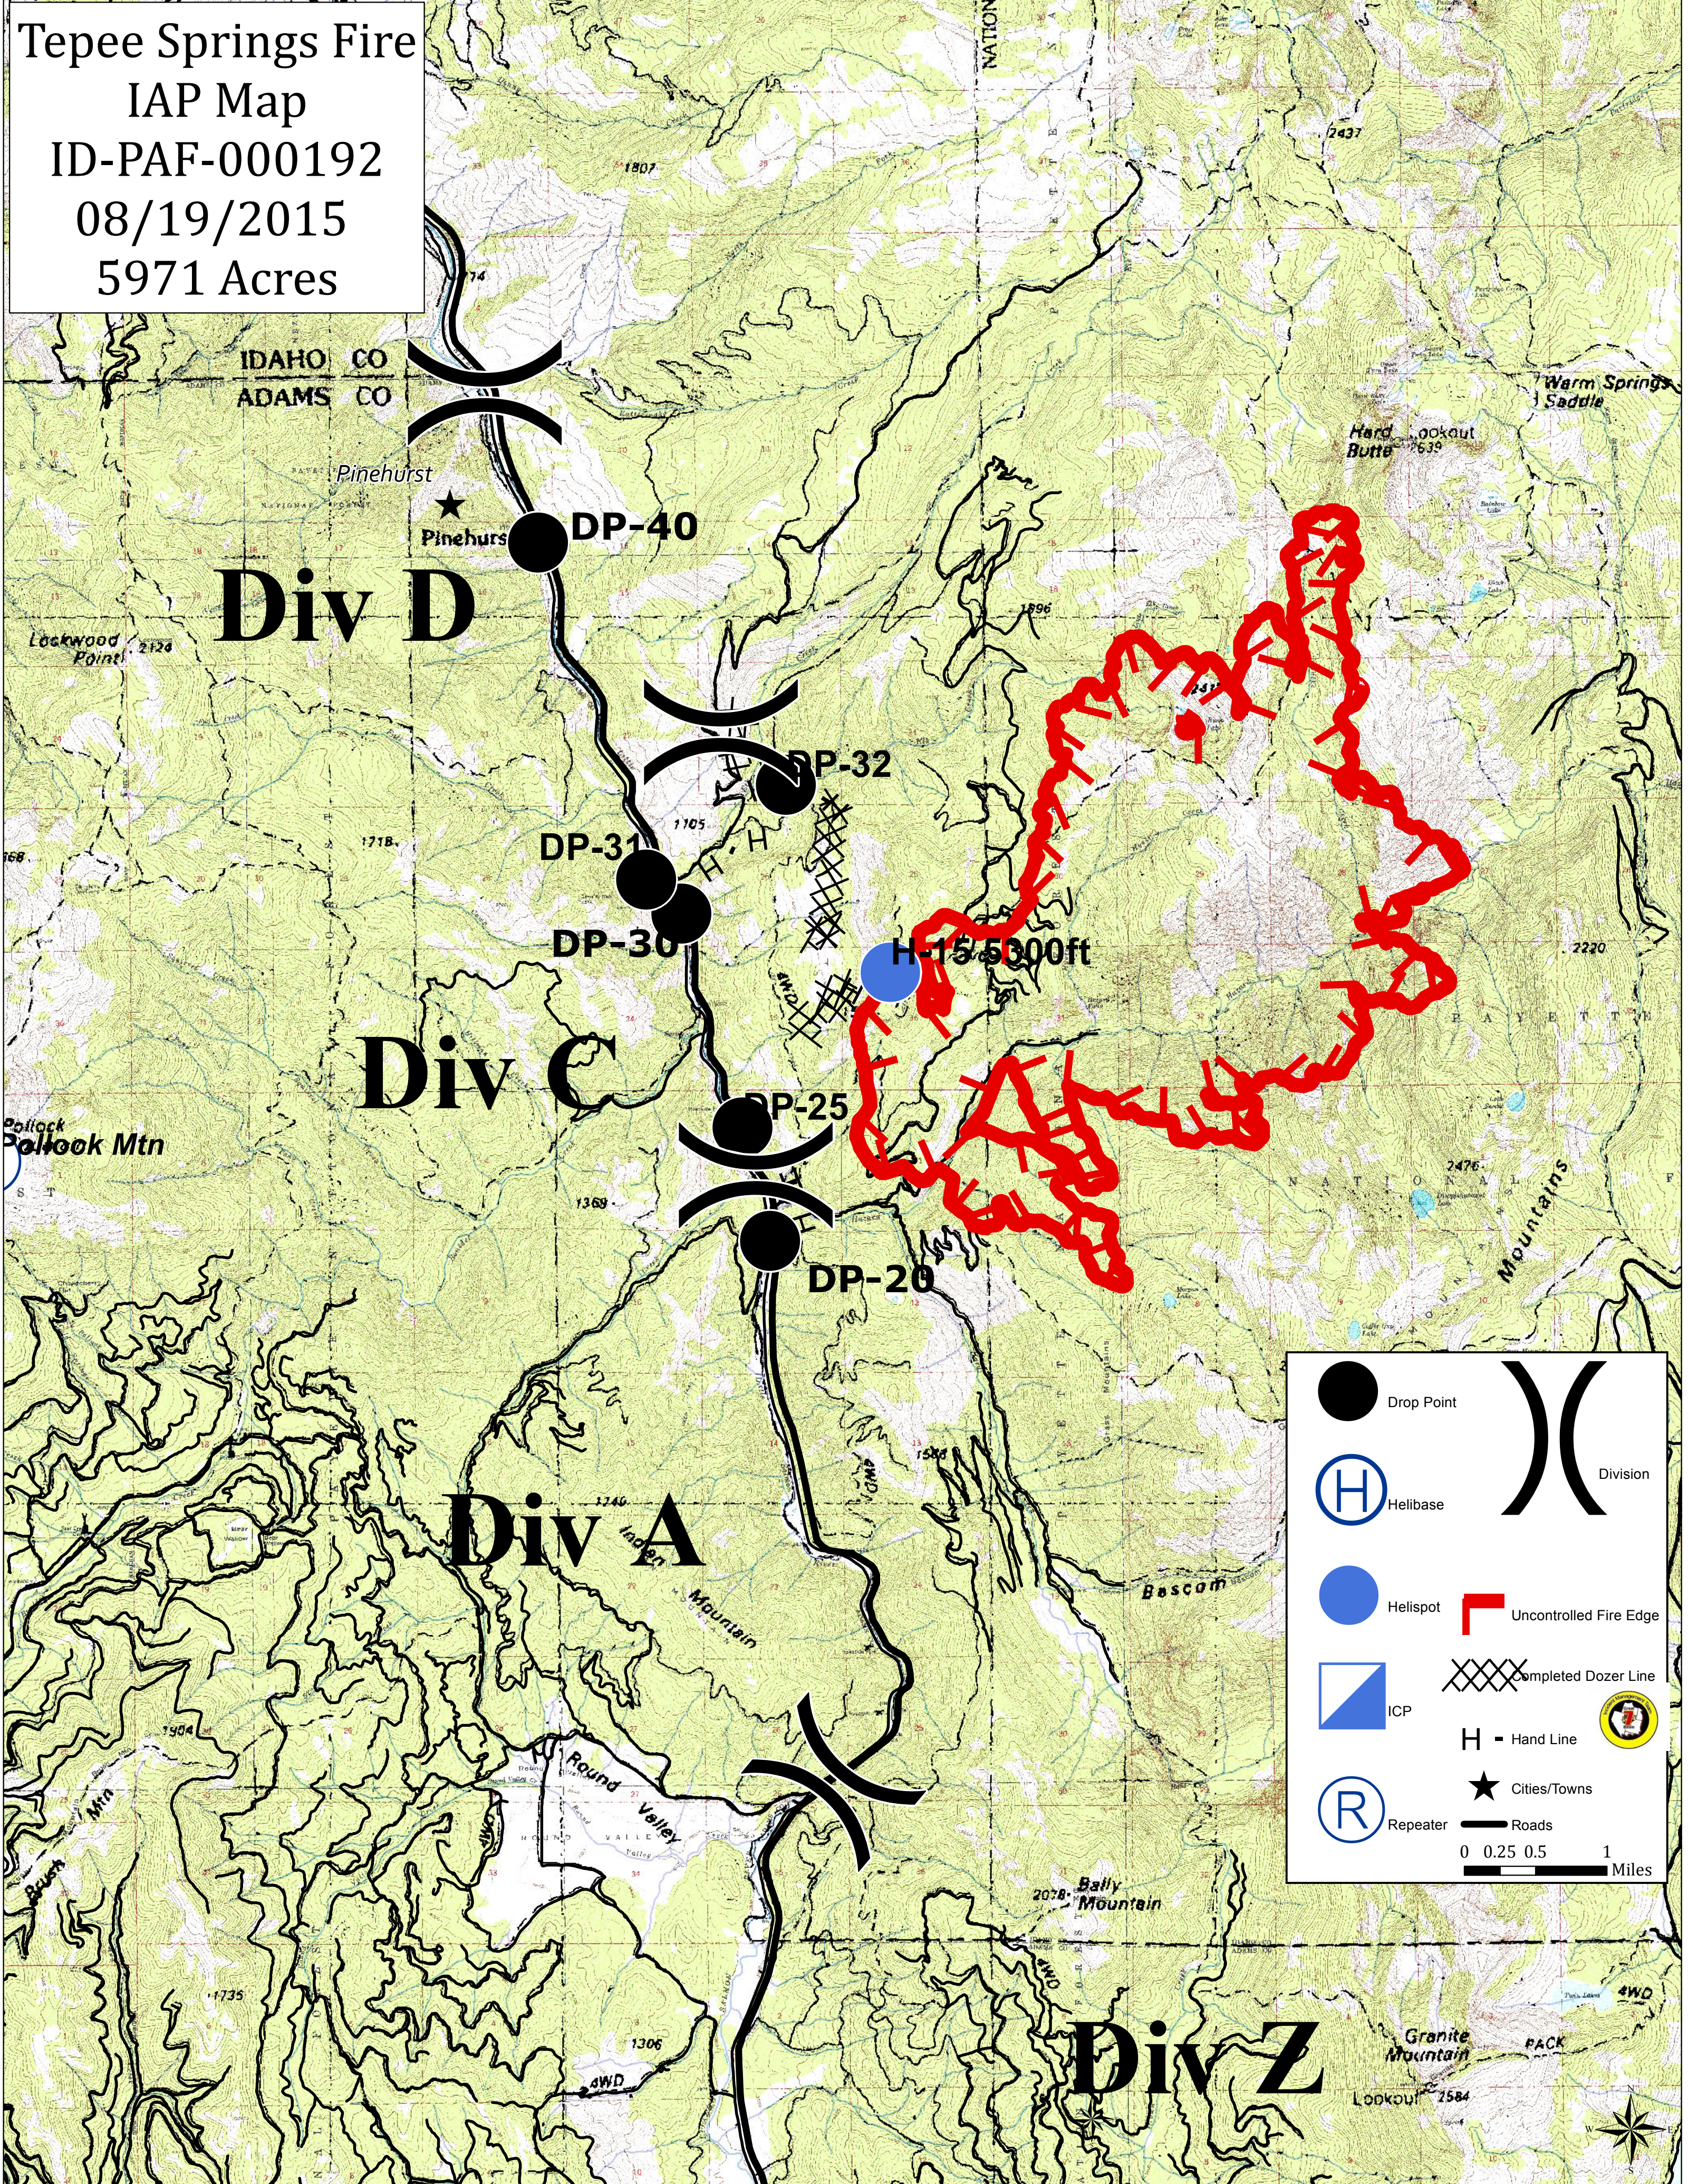

Tepee Springs Fire
IAP Map
ID-PAF-000192
08/19/2015
5971 Acres

Div D

Div C

Div A

Div Z

	Drop Point		Division
	Helibase		Uncontrolled Fire Edge
	Helispot		Completed Dozer Line
	ICP		Hand Line
	Repeater		Cities/Towns
			Roads
			0 0.25 0.5 1 Miles