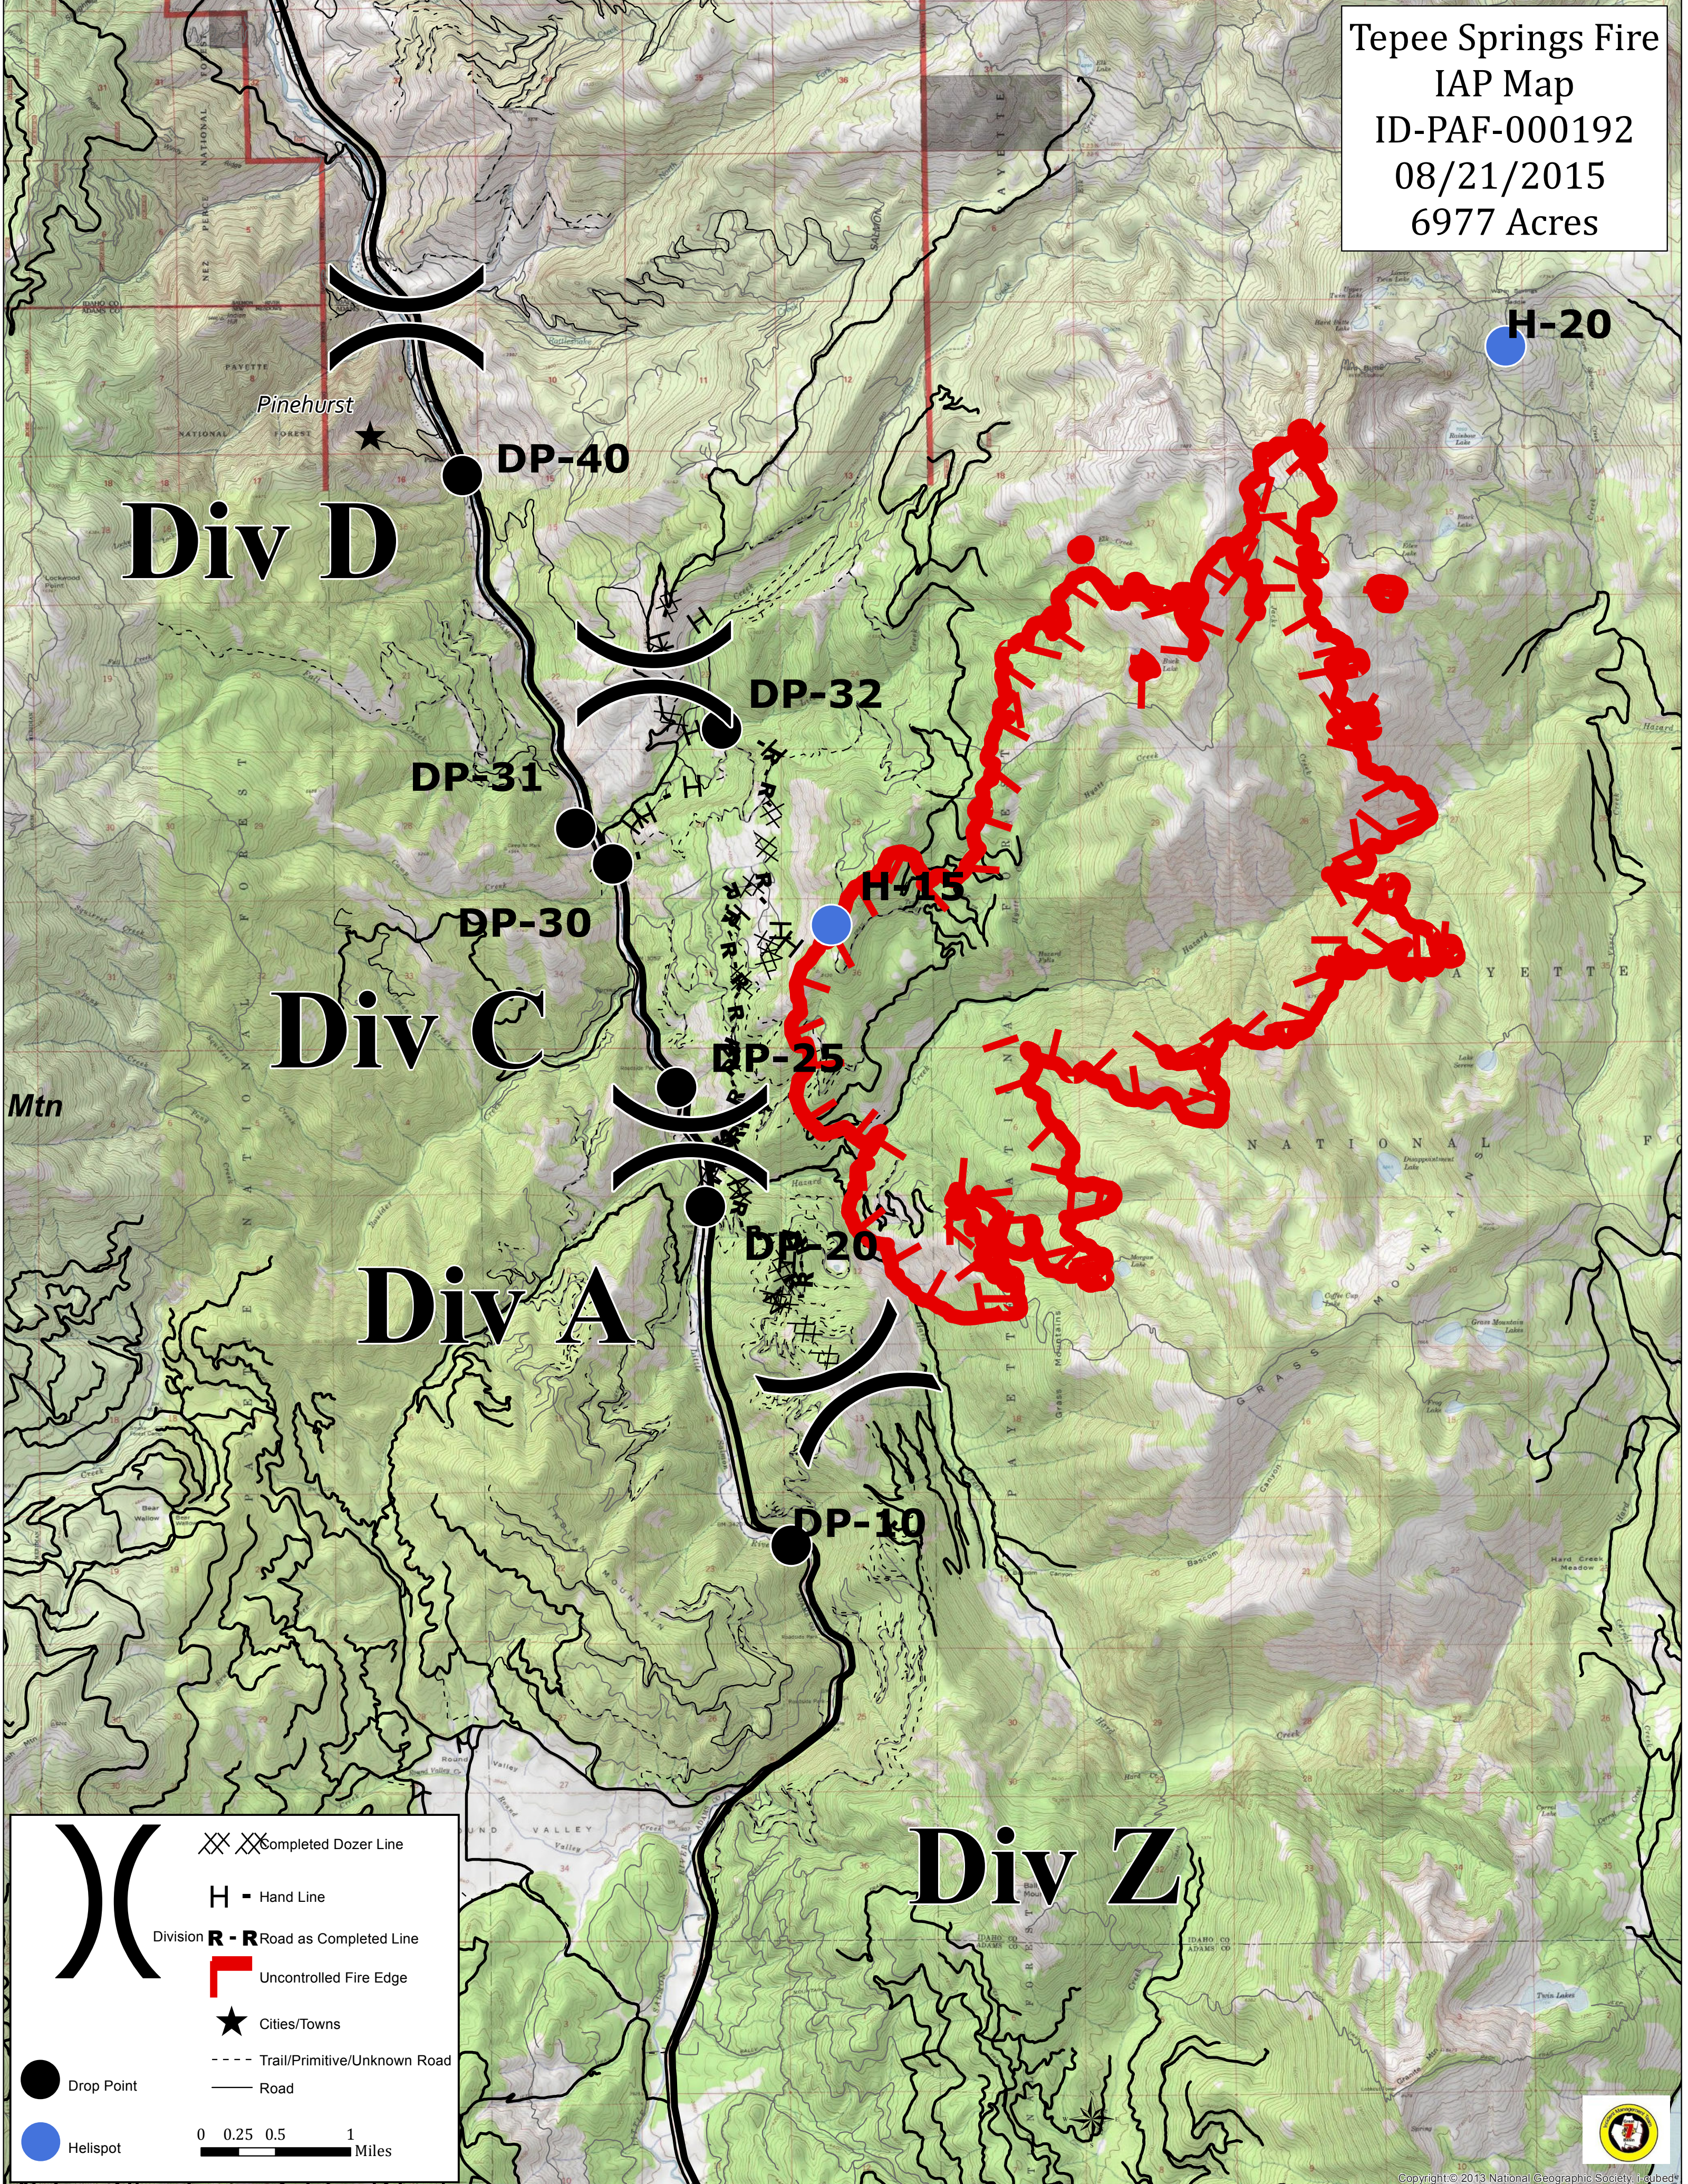

Tepee Springs Fire  
 IAP Map  
 ID-PAF-000192  
 08/21/2015  
 6977 Acres

	XX XX Completed Dozer Line
	H - Hand Line
	Division
	R - R Road as Completed Line
	Uncontrolled Fire Edge
	★ Cities/Towns
	--- Trail/Primitive/Unknown Road
	— Road
	● Drop Point
	● Helispot
 0 0.25 0.5 1 Miles	