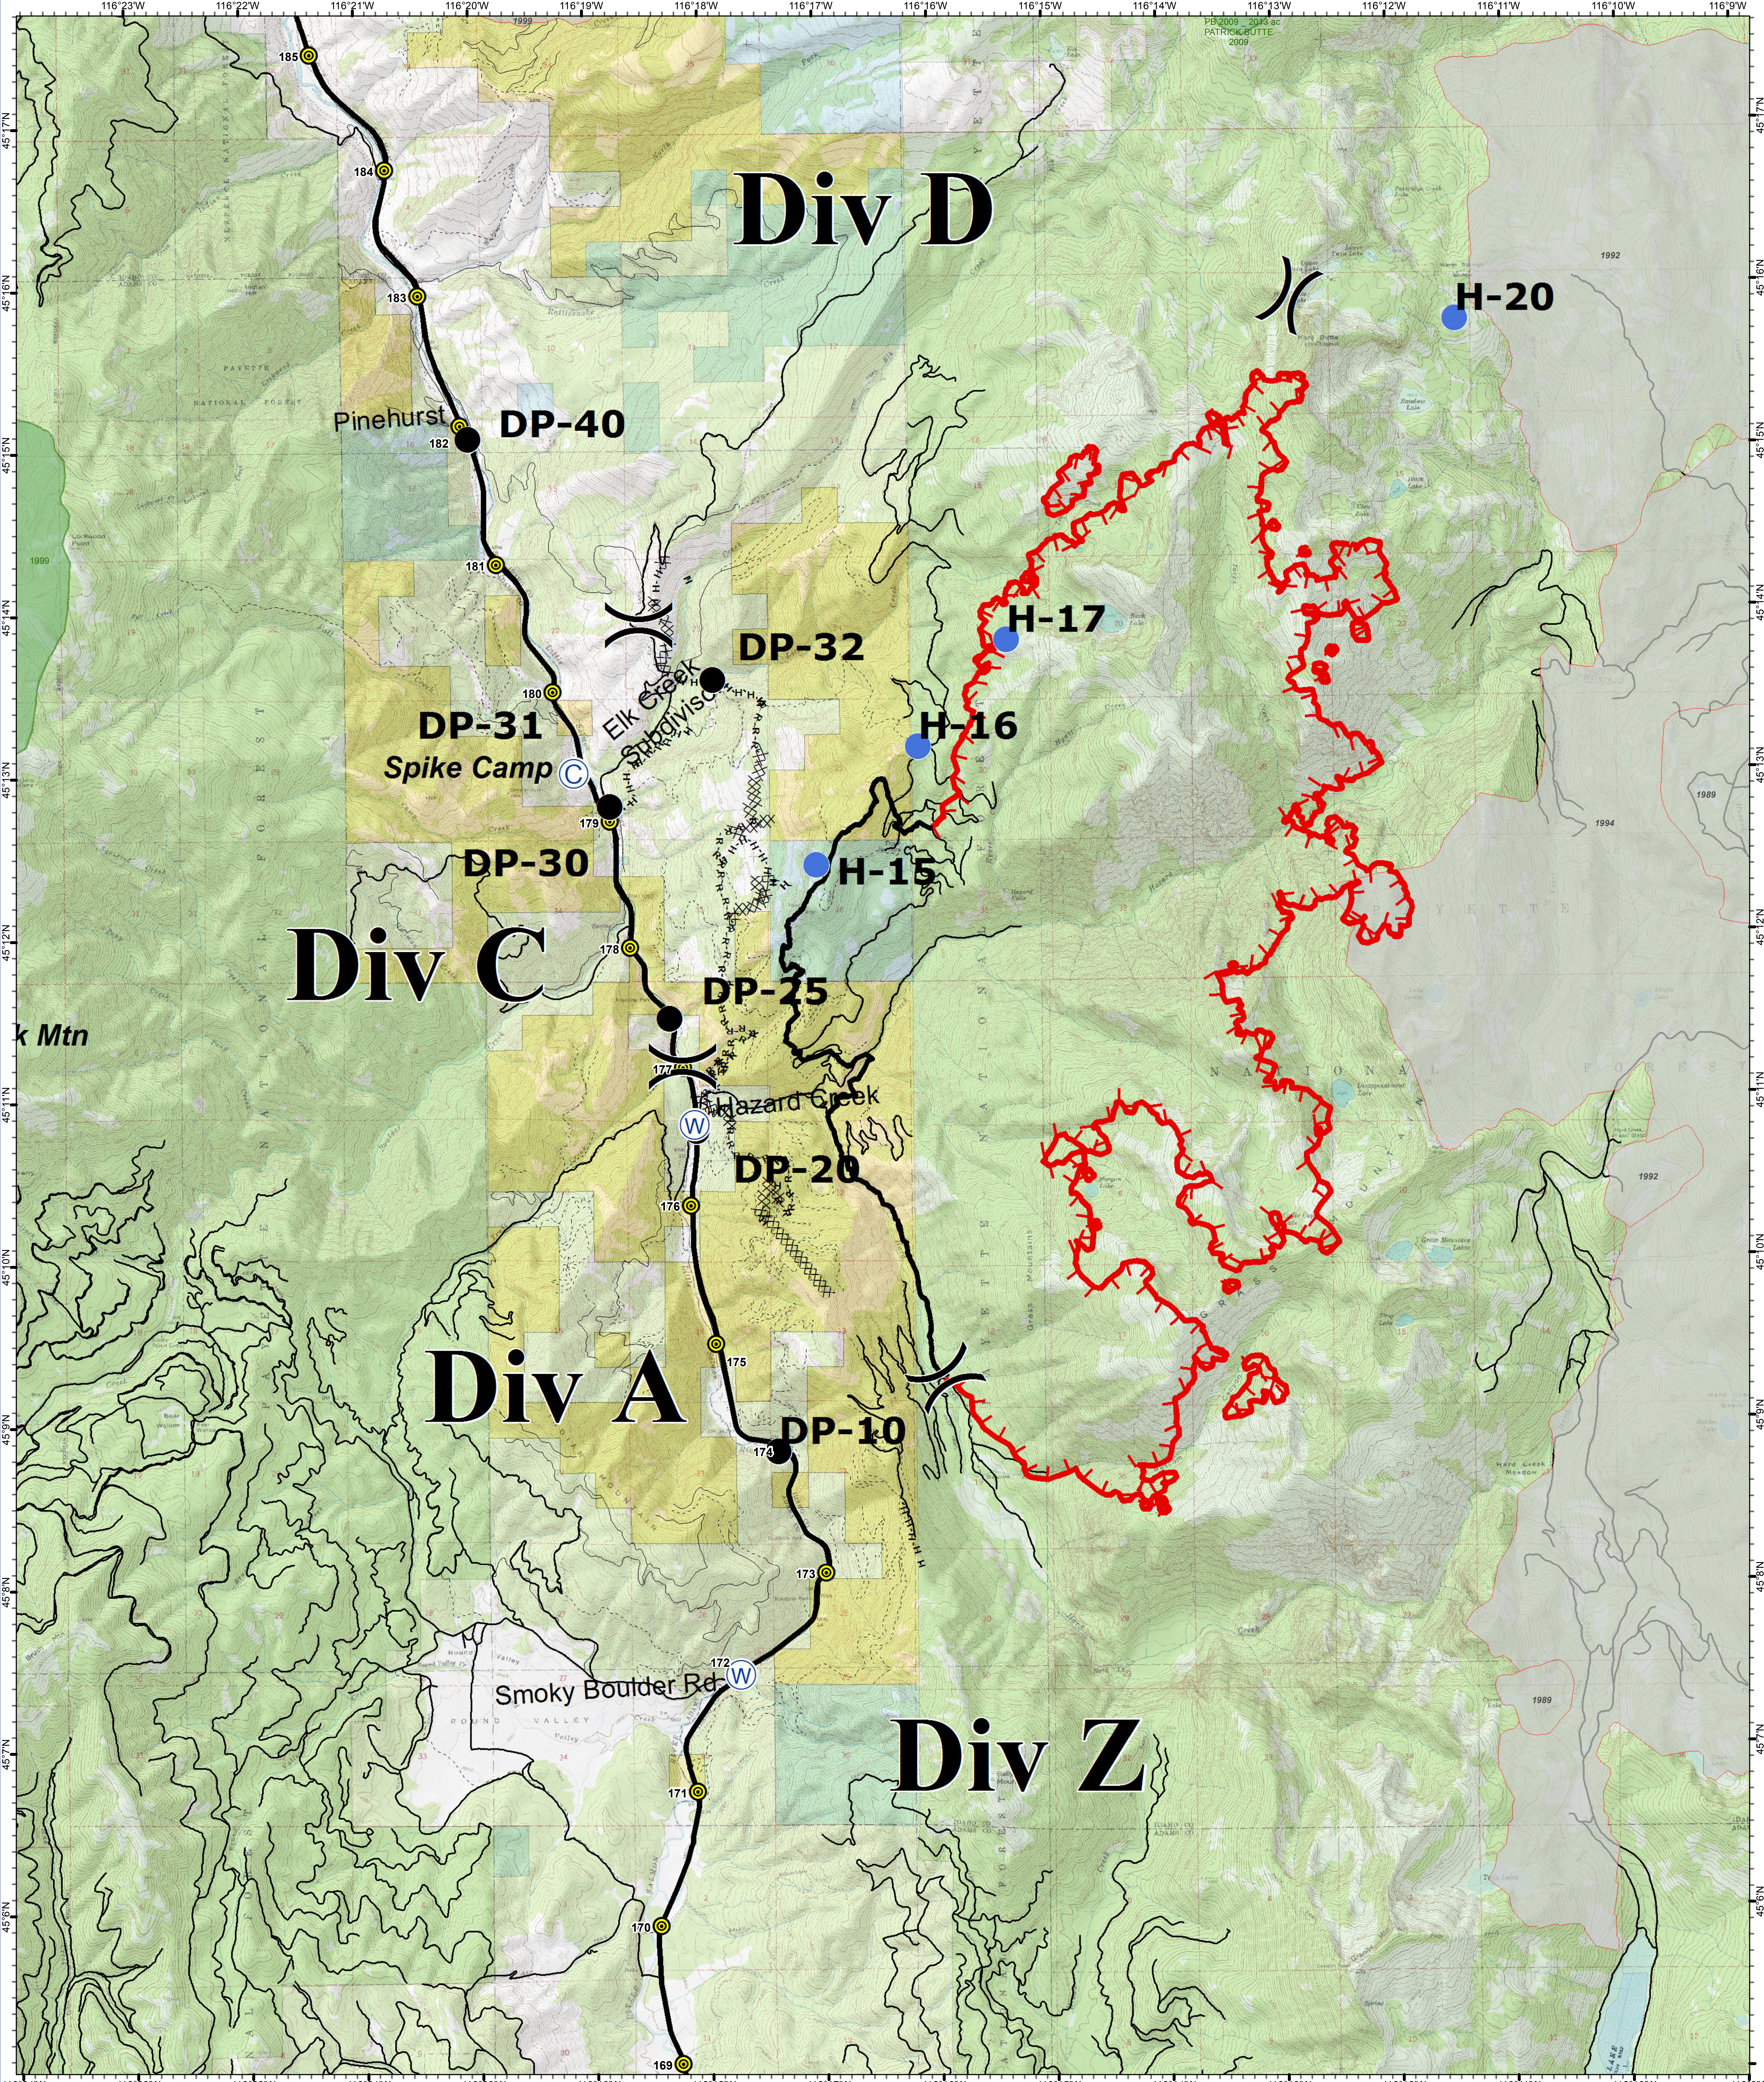

Tepee Springs Fire

Briefing Map

ID-PAF-000192

08/24/2015

10,979 Acres

* Perimeter from IR 8/22/2015 @2355

Management Agency

BLM

PRIVATE

STATE

USFS

Trail/Primitive/Unknown Road

Road

MilePosts/Signs

Fire History

Pre-2000

2000-Present

Div D

Div C

Div A

Div Z

Pinehurst

DP-40

DP-31

Spike Camp

DP-30

DP-32

Elk Creek

DP-25

DP-20

DP-10

Smoky Boulder Rd