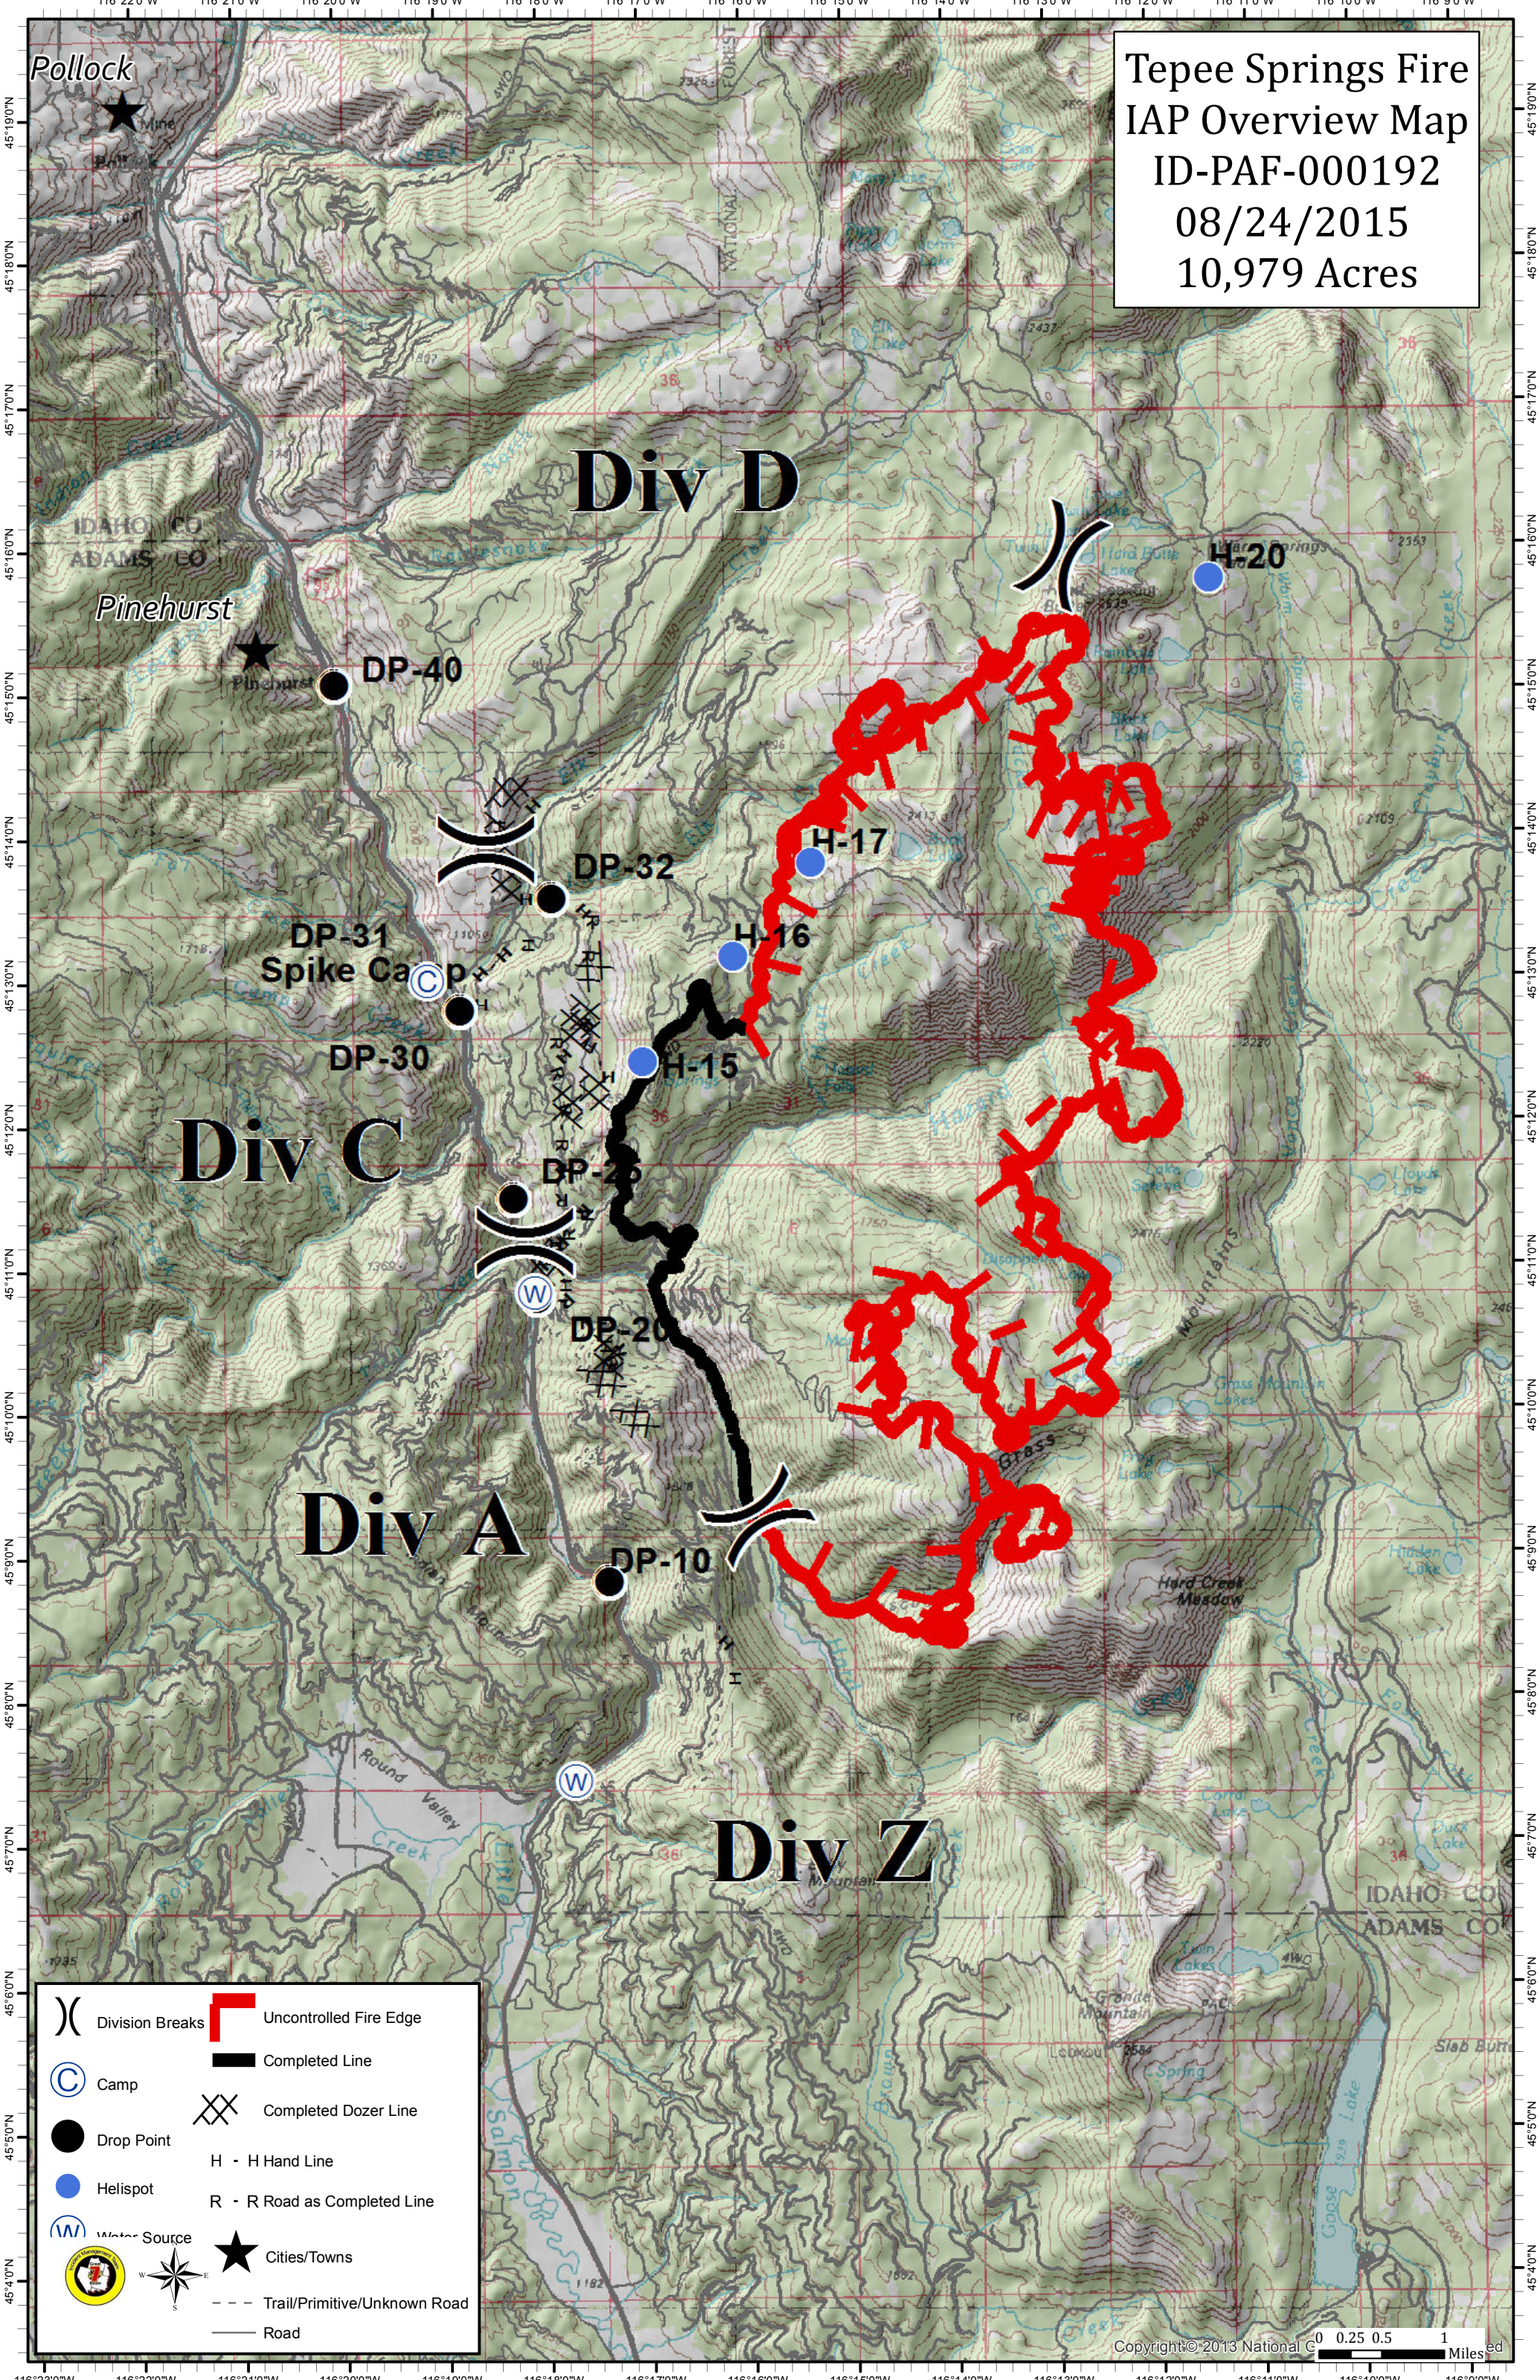

Tepee Springs Fire
 IAP Overview Map
 ID-PAF-000192
 08/24/2015
 10,979 Acres

	Division Breaks		Uncontrolled Fire Edge
	Camp		Completed Line
	Drop Point		Completed Dozer Line
	Helispot		H - H Hand Line
	Water Source		R - R Road as Completed Line
	Cities/Towns		Trail/Primitive/Unknown Road
	Road		

Tepee Springs Fire
 IAP Division C/D Map
 ID-PAF-000192
 08/24/2015
 10,979 Acres

Div D

Div C

Pinehurst

DP-40

**DP-31
 Spike Camp**

DP-30

DP-32

DP-25

DP-20

H-17

H-16

H-15

	Division Breaks		Uncontrolled Fire Edge
	Camp		Completed Line
	Drop Point		Completed Dozer Line
	Helispot		H - H Hand Line
	Water Source		R - R Road as Completed Line
	Cities/Towns		Trail/Primitive/Unknown Road
	Road		

Tepee Springs Fire
 IAP Division A/Z Map
 ID-PAF-000192
 08/24/2015
 10,979 Acres

- | | | | |
|--|------------------------------|--|------------------------------|
| | Division Breaks | | Uncontrolled Fire Edge |
| | Camp | | Completed Line |
| | Drop Point | | Completed Dozer Line |
| | Helispot | | H - H Hand Line |
| | Water Source | | R - R Road as Completed Line |
| | | | Cities/Towns |
| | Trail/Primitive/Unknown Road | | Road |