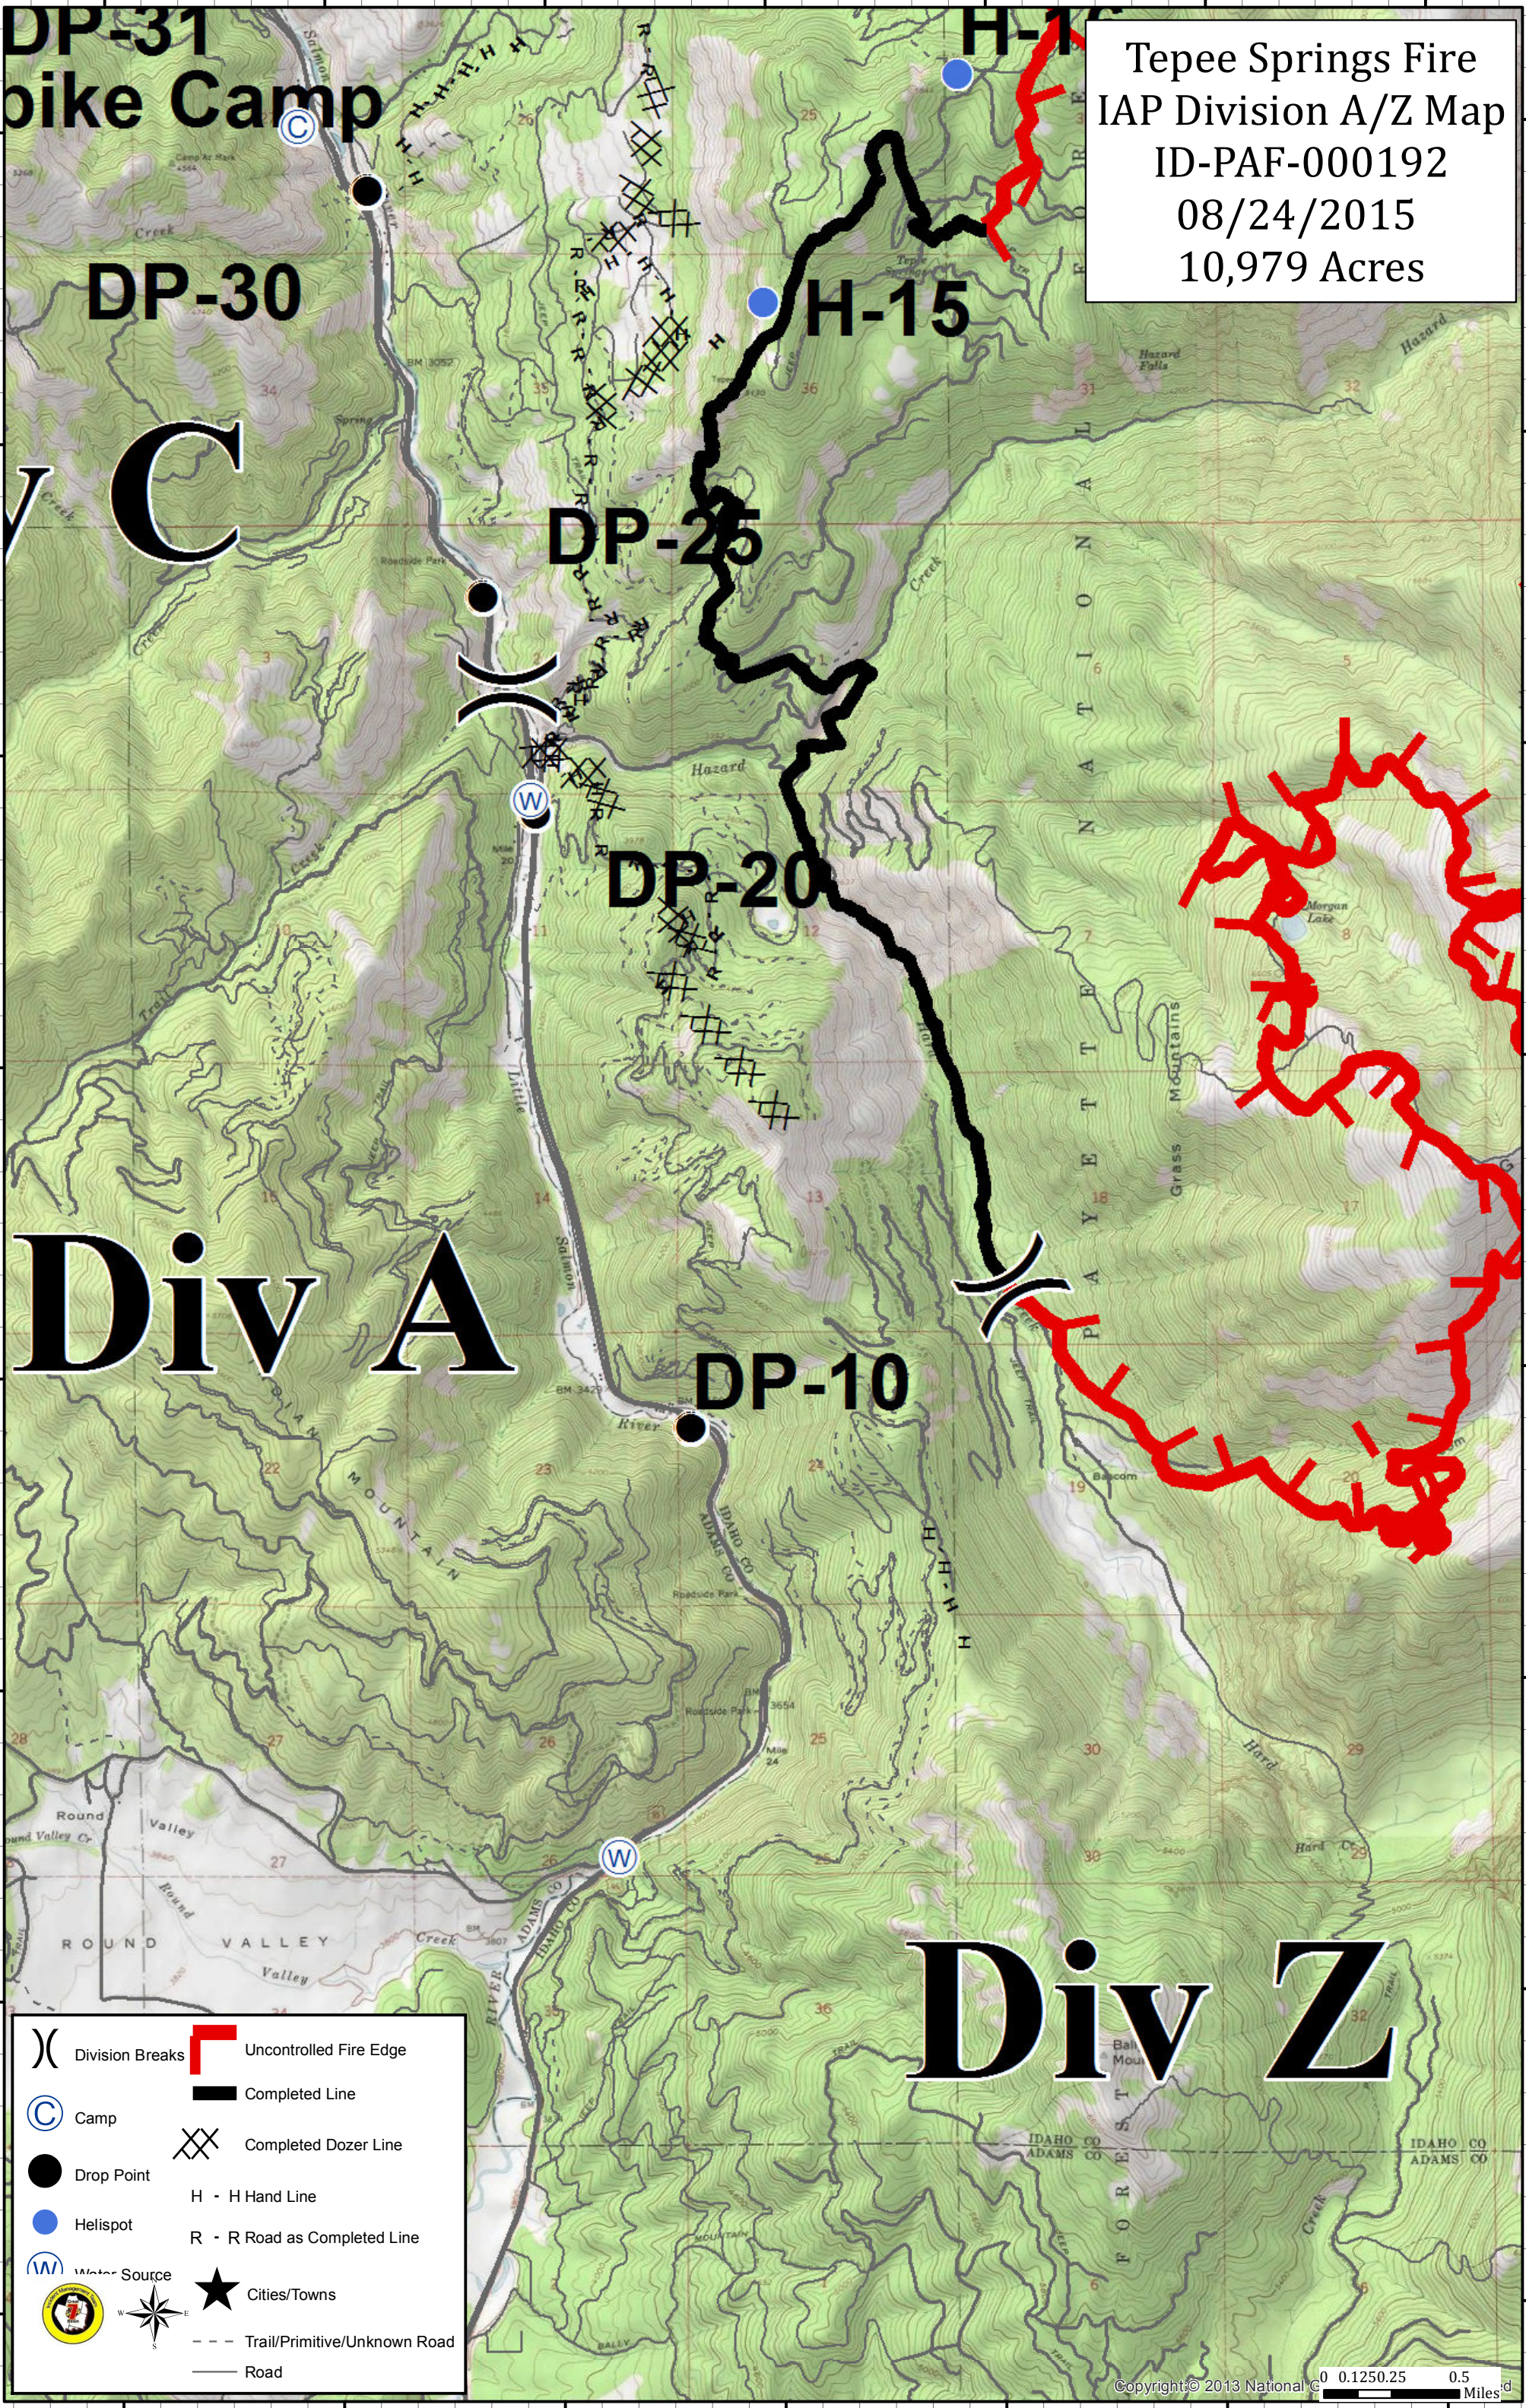

Tepee Springs Fire
 IAP Overview Map
 ID-PAF-000192
 08/24/2015
 10,979 Acres

	Division Breaks		Uncontrolled Fire Edge
	Camp		Completed Line
	Drop Point		Completed Dozer Line
	Helispot		H - H Hand Line
	Water Source		R - R Road as Completed Line
	Cities/Towns		Trail/Primitive/Unknown Road
	Road		

Tepee Springs Fire
 IAP Division C/D Map
 ID-PAF-000192
 08/24/2015
 10,979 Acres

Div D

Div C

Pinehurst

DP-40

**DP-31
 Spike Camp**

DP-30

DP-32

DP-25

DP-20

H-17

H-16

H-15

	Division Breaks		Uncontrolled Fire Edge
	Camp		Completed Line
	Drop Point		Completed Dozer Line
	Helispot		H - H Hand Line
	Water Source		R - R Road as Completed Line
	Cities/Towns		Trail/Primitive/Unknown Road
	Road		

Tepee Springs Fire
 IAP Division A/Z Map
 ID-PAF-000192
 08/24/2015
 10,979 Acres

- | | | | |
|--|------------------------------|--|------------------------------|
| | Division Breaks | | Uncontrolled Fire Edge |
| | Camp | | Completed Line |
| | Drop Point | | Completed Dozer Line |
| | Helispot | | H - H Hand Line |
| | Water Source | | R - R Road as Completed Line |
| | | | Cities/Towns |
| | Trail/Primitive/Unknown Road | | Road |