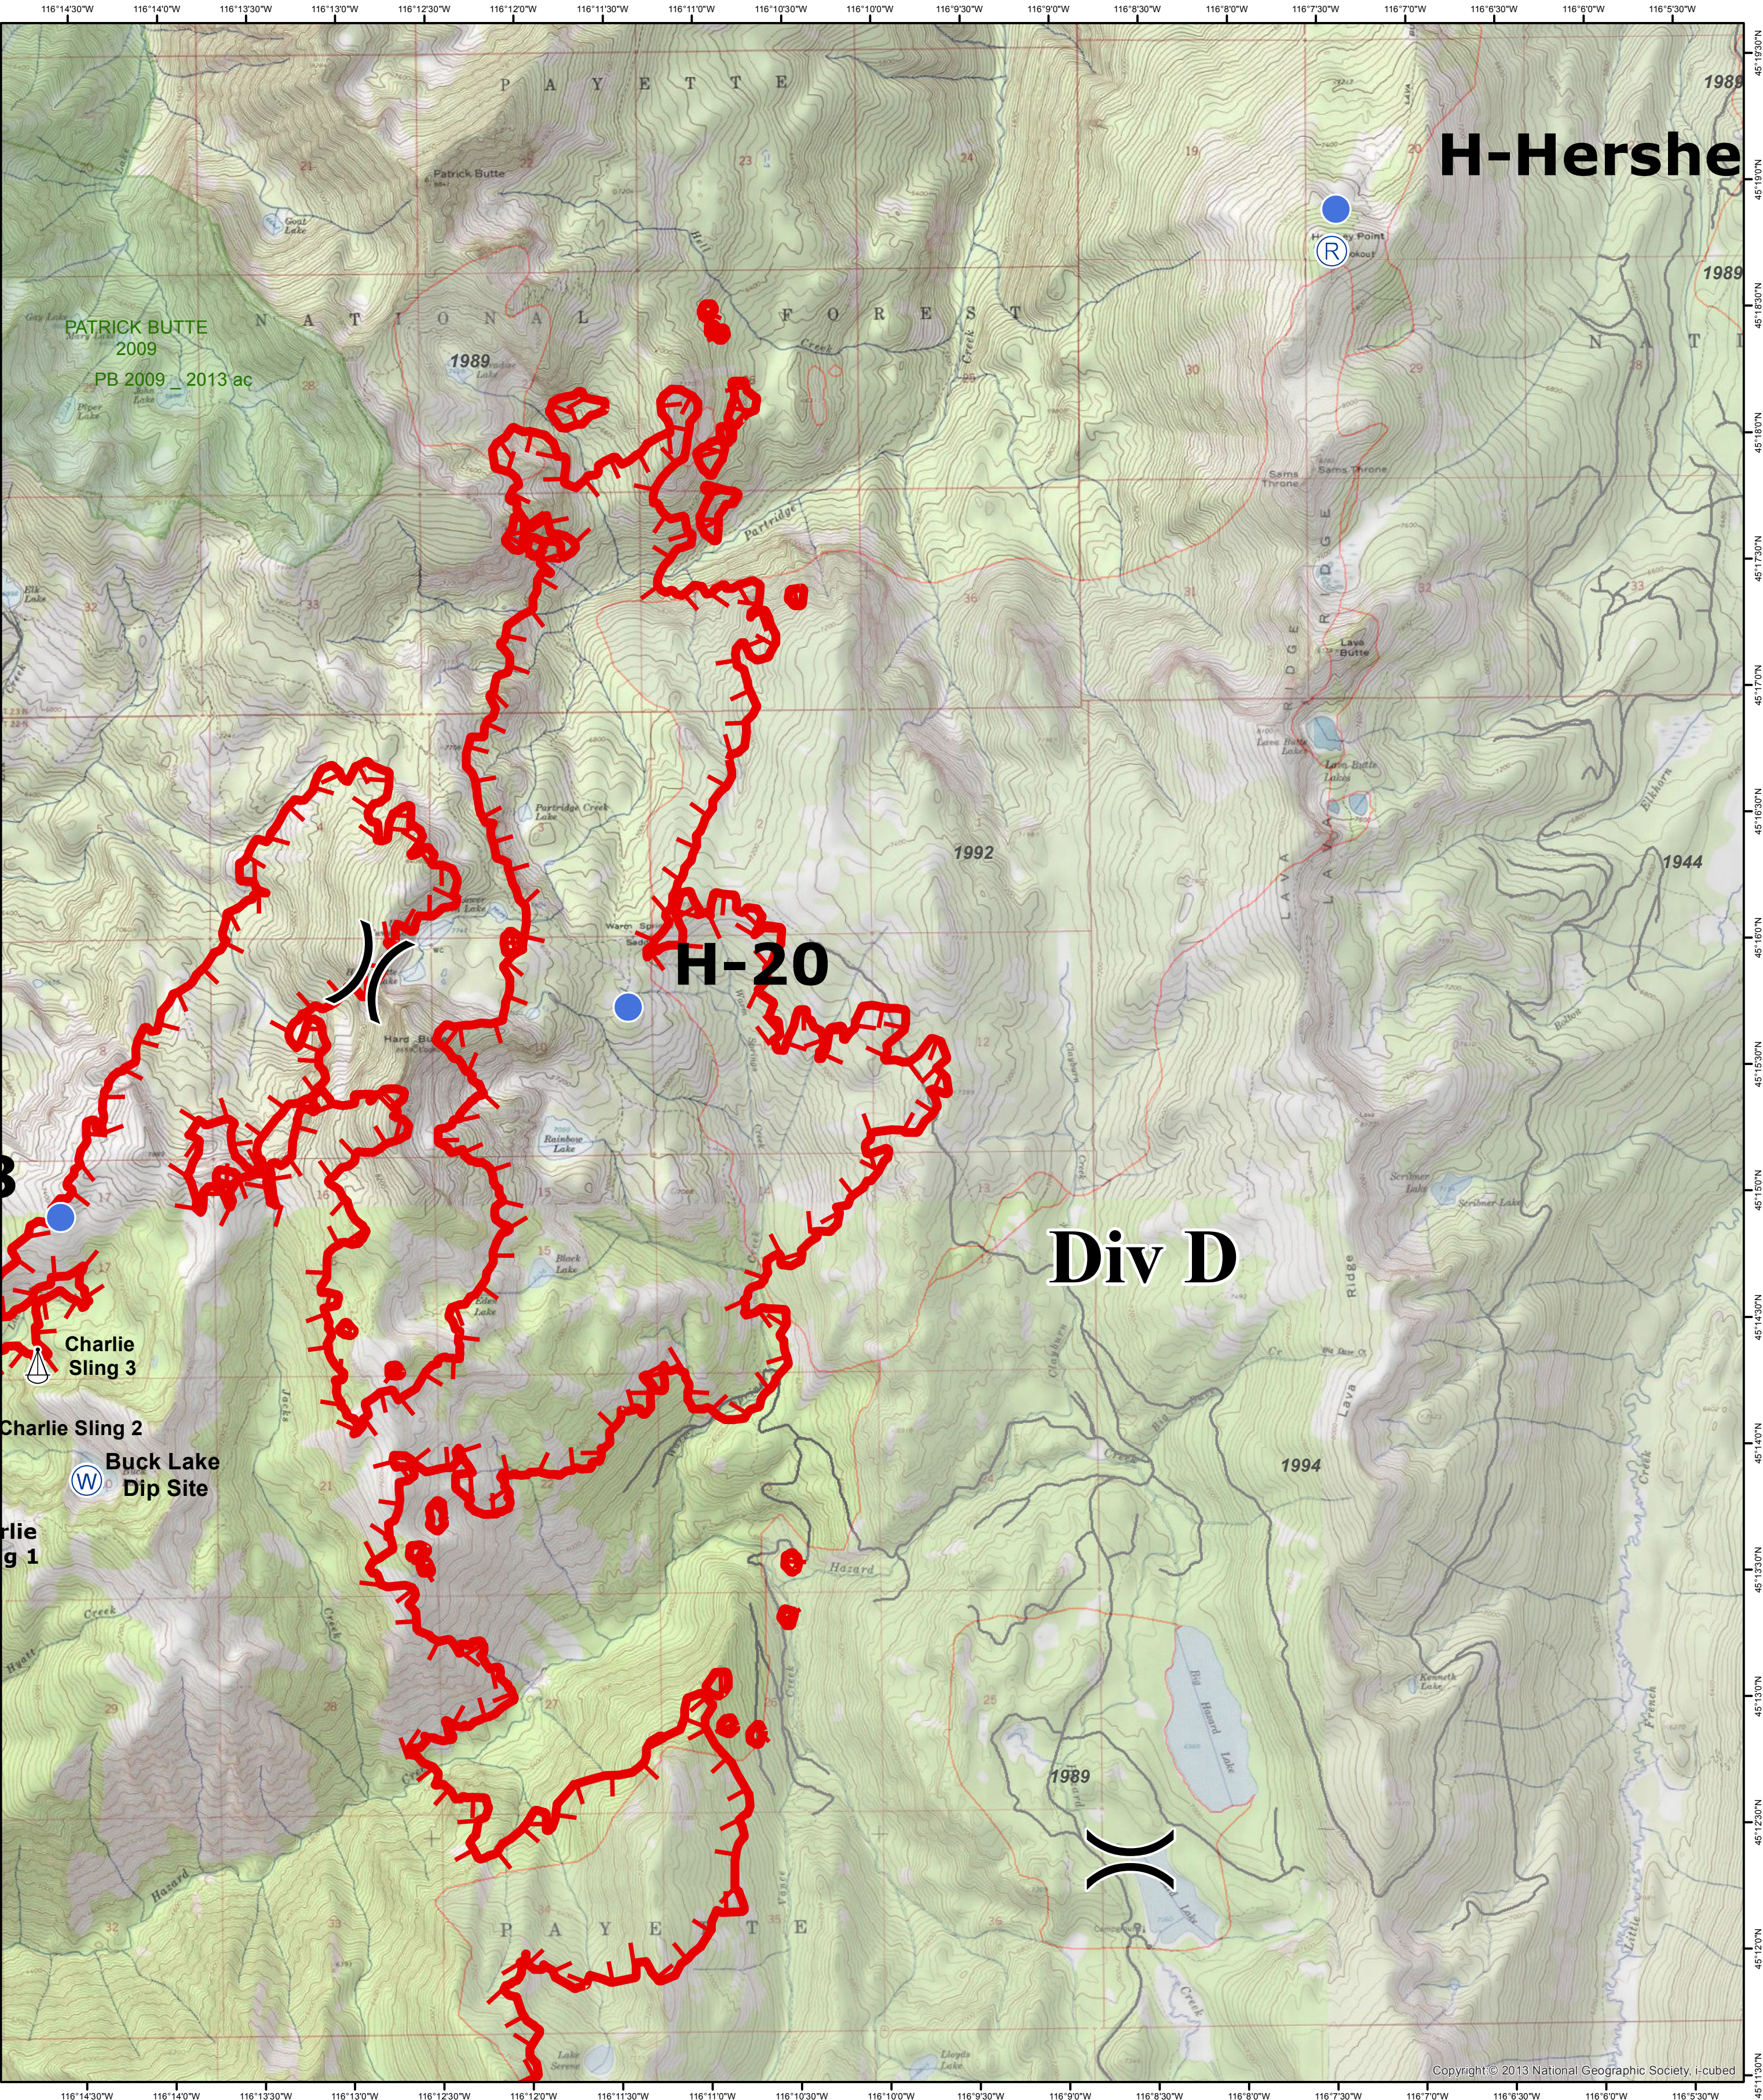

**Tepee Springs Fire**  
**IDPAF-000192**  
**8/26/2015**  
**Tile Name:**  
**Divison C**

- Camp
- Drop Point
- Helibase
- Helispot
- Incident Command Post
- Mobile Weather Unit
- Repeater
- Sling Site
- Water Source
- Uncontrolled Fire Edge
- Completed Dozer Line
- Completed Line
- Hand Line
- Road as Completed Line
- Mile Posts/Signs
- Fuels Treatment
- Fire History**
- Pre-2000
- 2000-Present

**Tepee Springs Fire**  
**IDPAF-000192**  
**8/26/2015**  
**Tile Name:**  
**Divison D**

- Camp
  - Drop Point
  - Helibase
  - Helispot
  - Incident Command Post
  - Mobile Weather Unit
  - Repeater
  - Sling Site
  - Water Source
  - Uncontrolled Fire Edge
  - Completed Dozer Line
  - Completed Line
  - Hand Line
  - Road as Completed Line
  - Mile Posts/Signs
  - Fuels Treatment
- Fire History**
- Pre-2000
  - 2000-Present

**Tepee Springs Fire**  
**IDPAF-000192**  
**8/26/2015**  
**Tile Name:**  
**Divison A/Z/Y**

0 0.5 1 2 Miles

- Camp
  - Drop Point
  - Helibase
  - Helispot
  - Incident Command Post
  - Mobile Weather Unit
  - Repeater
  - Sling Site
  - Water Source
  - Uncontrolled Fire Edge
  - Completed Dozer Line
  - Completed Line
  - H - Hand Line
  - R - Road as Completed Line
  - Mile Posts/Signs
  - Fuels Treatment
- Fire History**
- Pre-2000
  - 2000-Present