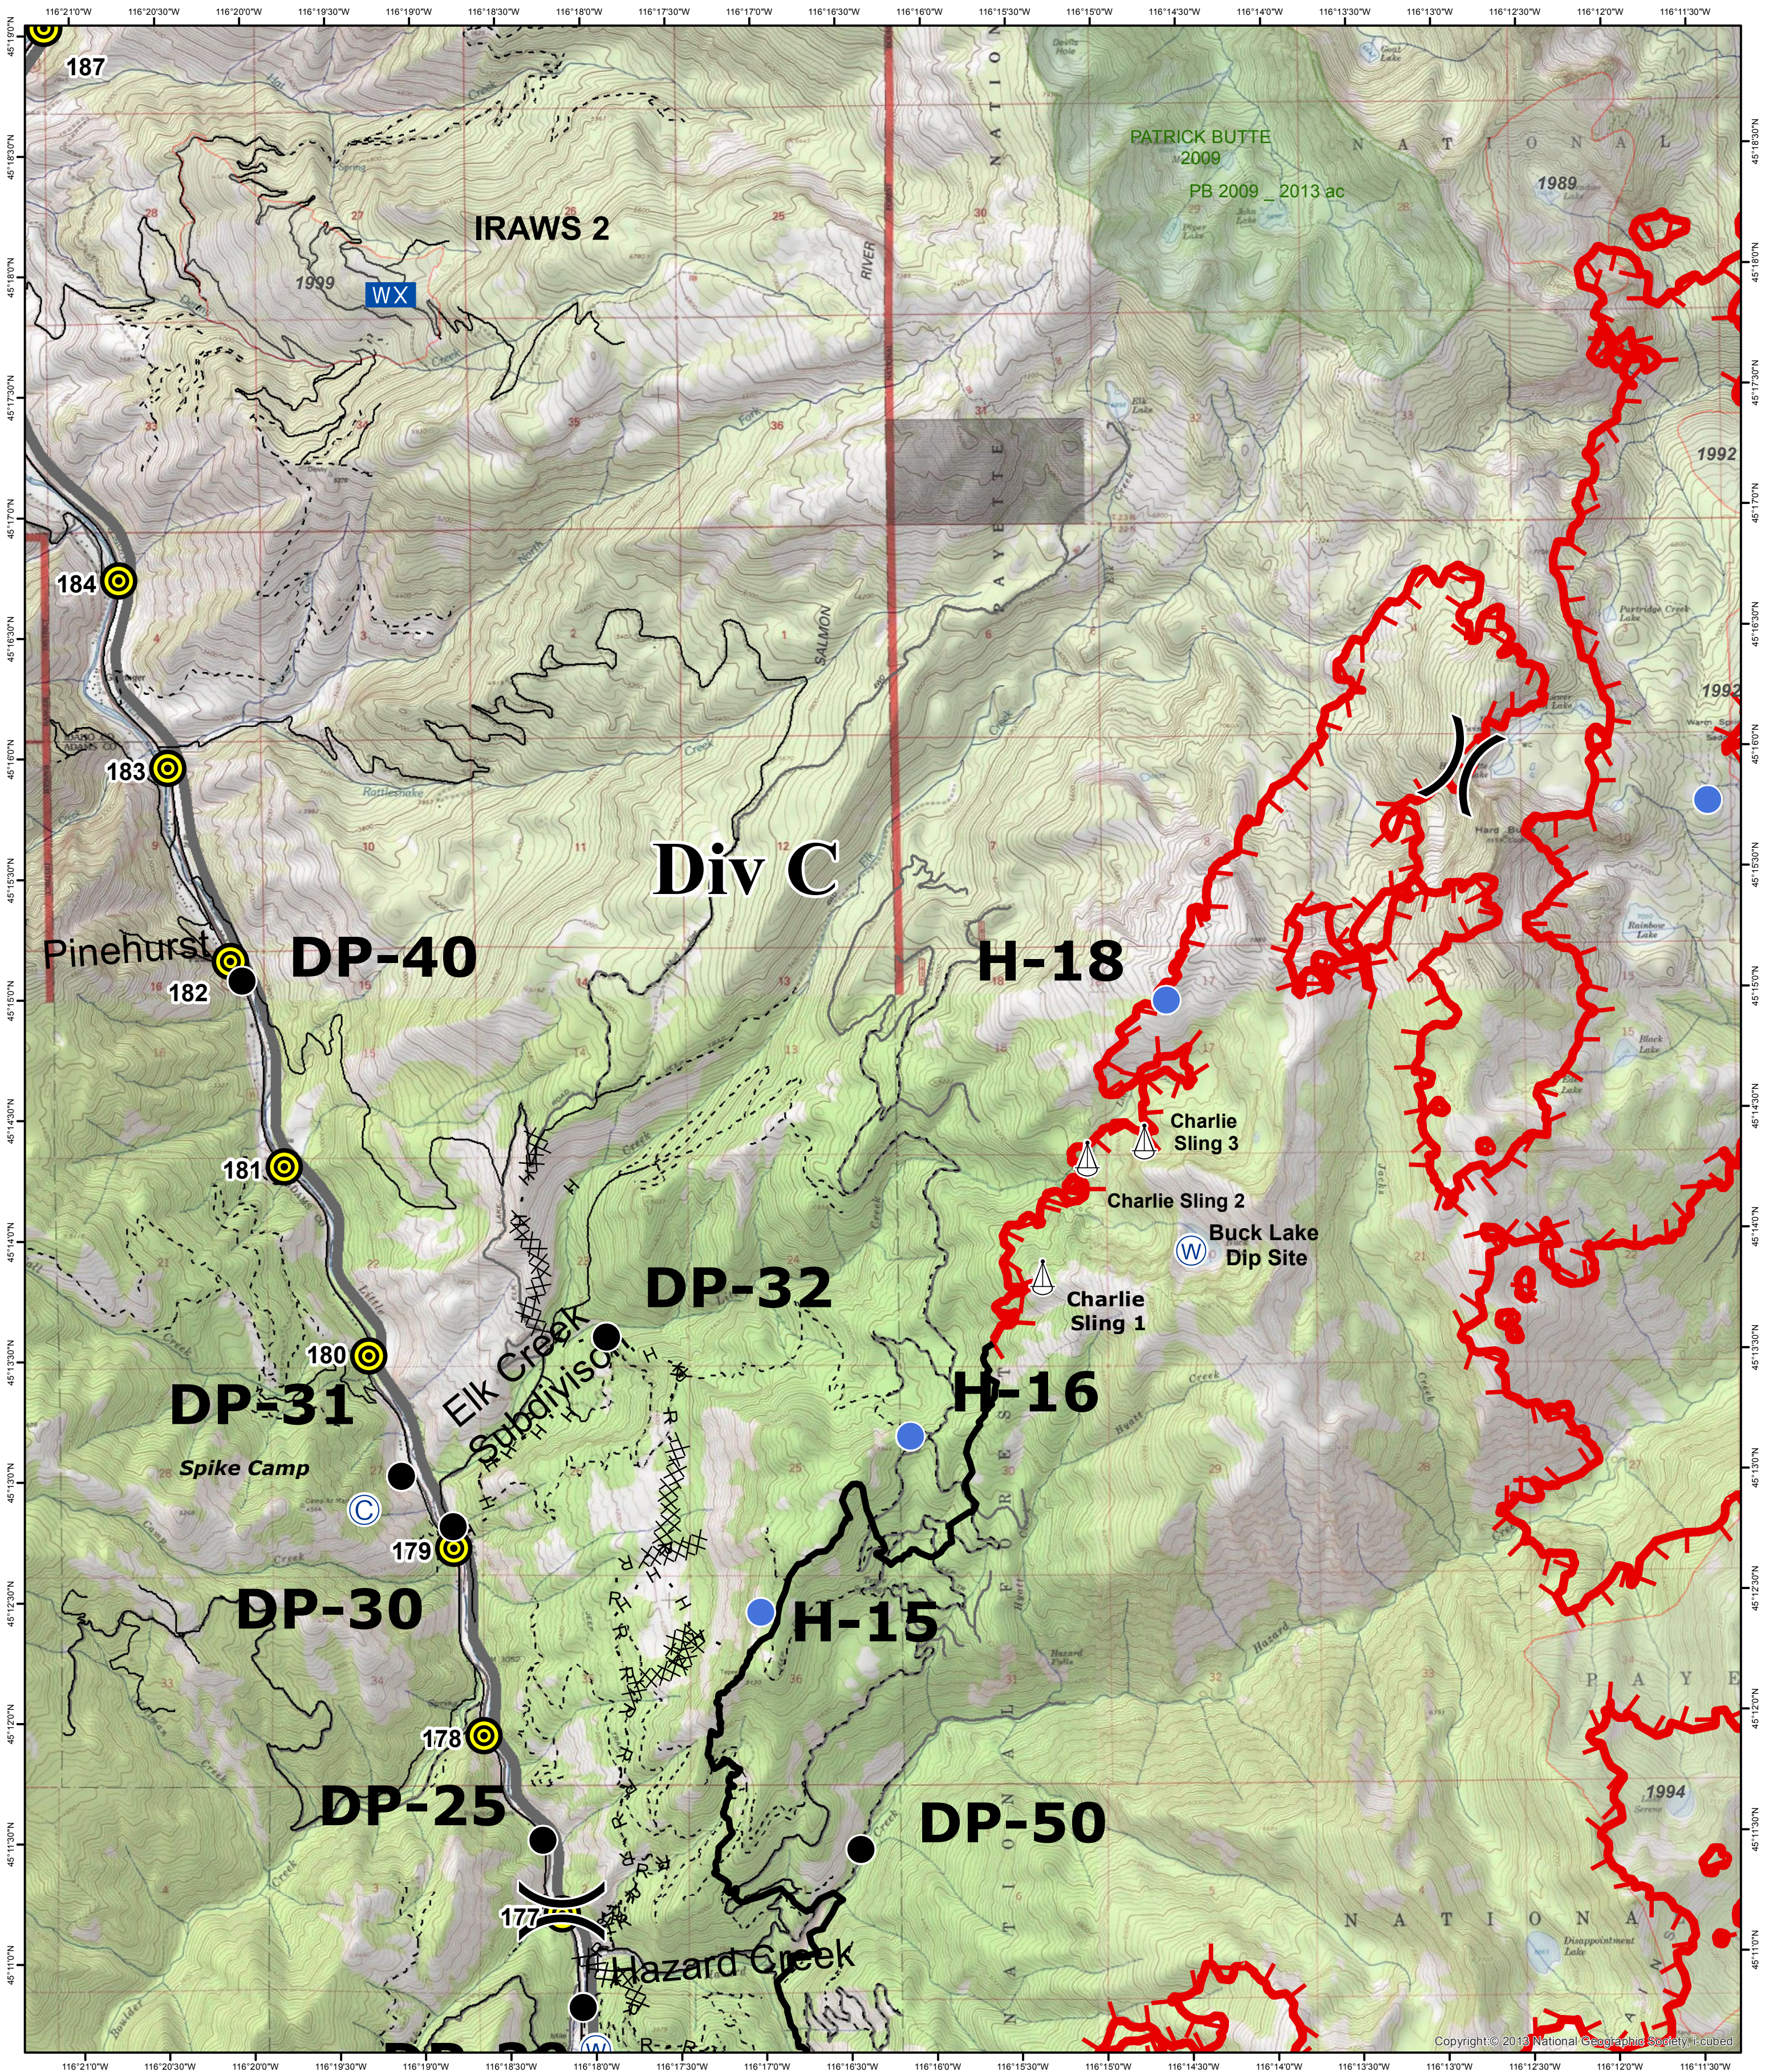

**Tepee Springs Fire**  
**IDPAF-000192**  
**8/26/2015**  
**Tile Name:**  
**Divison C**

- Camp
- Drop Point
- Helibase
- Helispot
- Incident Command Post
- Mobile Weather Unit
- Repeater
- Sling Site
- Water Source
- Uncontrolled Fire Edge
- Completed Dozer Line
- Completed Line
- Hand Line
- Road as Completed Line
- Mile Posts/Signs
- Fuels Treatment
- Fire History**
- Pre-2000
- 2000-Present

**Tepee Springs Fire**  
**IDPAF-000192**  
**8/26/2015**  
**Tile Name:**  
**Divison D**

- Camp
  - Drop Point
  - Helibase
  - Helispot
  - Incident Command Post
  - Mobile Weather Unit
  - Repeater
  - Sling Site
  - Water Source
  - Uncontrolled Fire Edge
  - Completed Dozer Line
  - Completed Line
  - Hand Line
  - Road as Completed Line
  - Mile Posts/Signs
  - Fuels Treatment
- Fire History**
- Pre-2000
  - 2000-Present

**Tepee Springs Fire**  
**IDPAF-000192**  
**8/26/2015**  
**Tile Name:**  
**Divison A/Z/Y**

0 0.5 1 2 Miles

- Camp
  - Drop Point
  - Helibase
  - Helispot
  - Incident Command Post
  - Mobile Weather Unit
  - Repeater
  - Sling Site
  - Water Source
  - Uncontrolled Fire Edge
  - Completed Dozer Line
  - Completed Line
  - H - Hand Line
  - R - Road as Completed Line
  - Mile Posts/Signs
  - Fuels Treatment
- Fire History**
- Pre-2000
  - 2000-Present