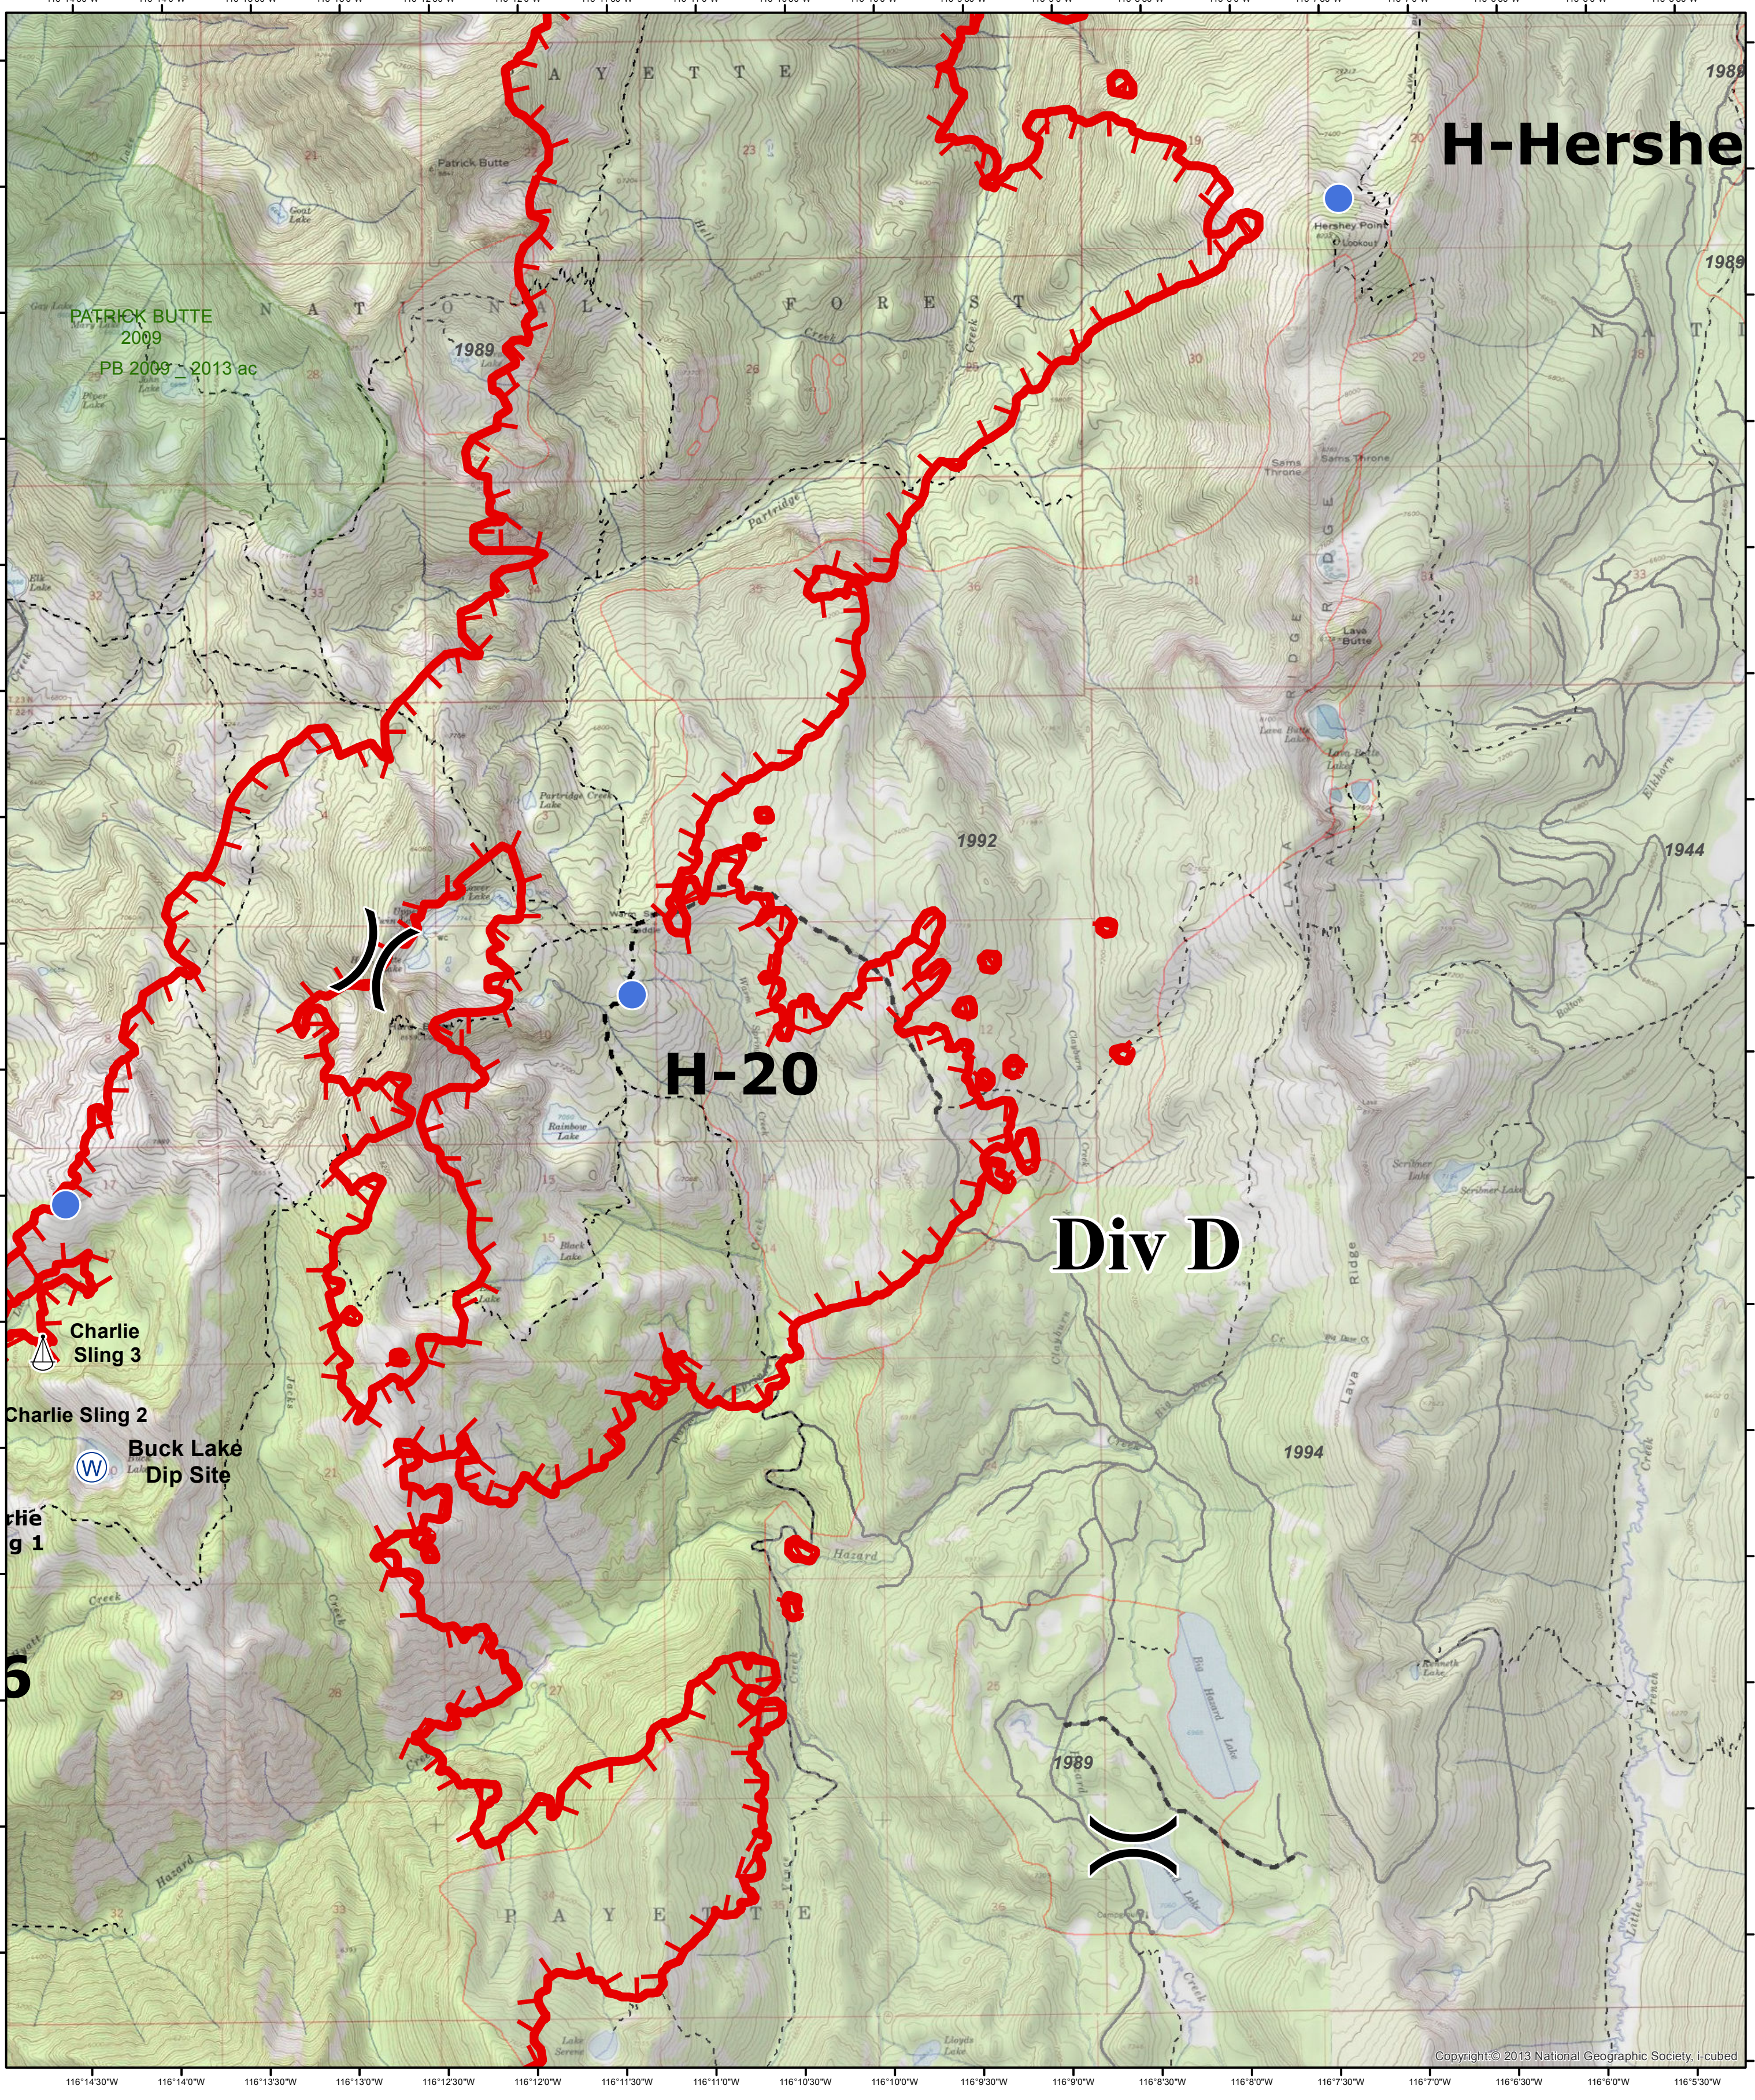

Tepee Springs Fire

IDPAF-000192

8/26/2015

Tile Name:

Divison C

Fire History

Tepee Springs Fire

IDPAF-000192

8/26/2015

Tile Name:

Divison D

Tepee Springs Fire
IDPAF-000192
8/26/2015
Tile Name:
Divison A/Z/Y

- | | | | |
|-----------------------|---------------------|------------------------------|---------------------|
| Camp | Mobile Weather Unit | Uncontrolled Fire Edge | Fire History |
| Drop Point | Repeater | Completed Dozer Line | Pre-2000 |
| Helibase | Sling Site | Completed Line | 2000-Present |
| Helispot | Water Source | Hand Line | Fuels Treatment |
| Incident Command Post | | Road as Completed Line | MilePostsSigns |
| | | Highways | Roads |
| | | Trail/Primitive/Unknown Road | ATV Trails |

Tepee Springs Fire
IDPAF-000192
8/26/2015
Tile Name:
Divison D French Cr

- Camp
- Drop Point
- Helibase
- Helispot
- Incident Command Post
- Mobile Weather Unit
- Repeater
- Sling Site
- Water Source
- Uncontrolled Fire Edge
- Completed Dozer Line
- Completed Line
- H - Hand Line
- R - Road as Completed Line
- Pre-2000
- 2000-Present
- Fuels Treatment
- MilePostsSigns
- Highways
- Roads
- Trail/Primitive/Unknown Road
- ATV Trails