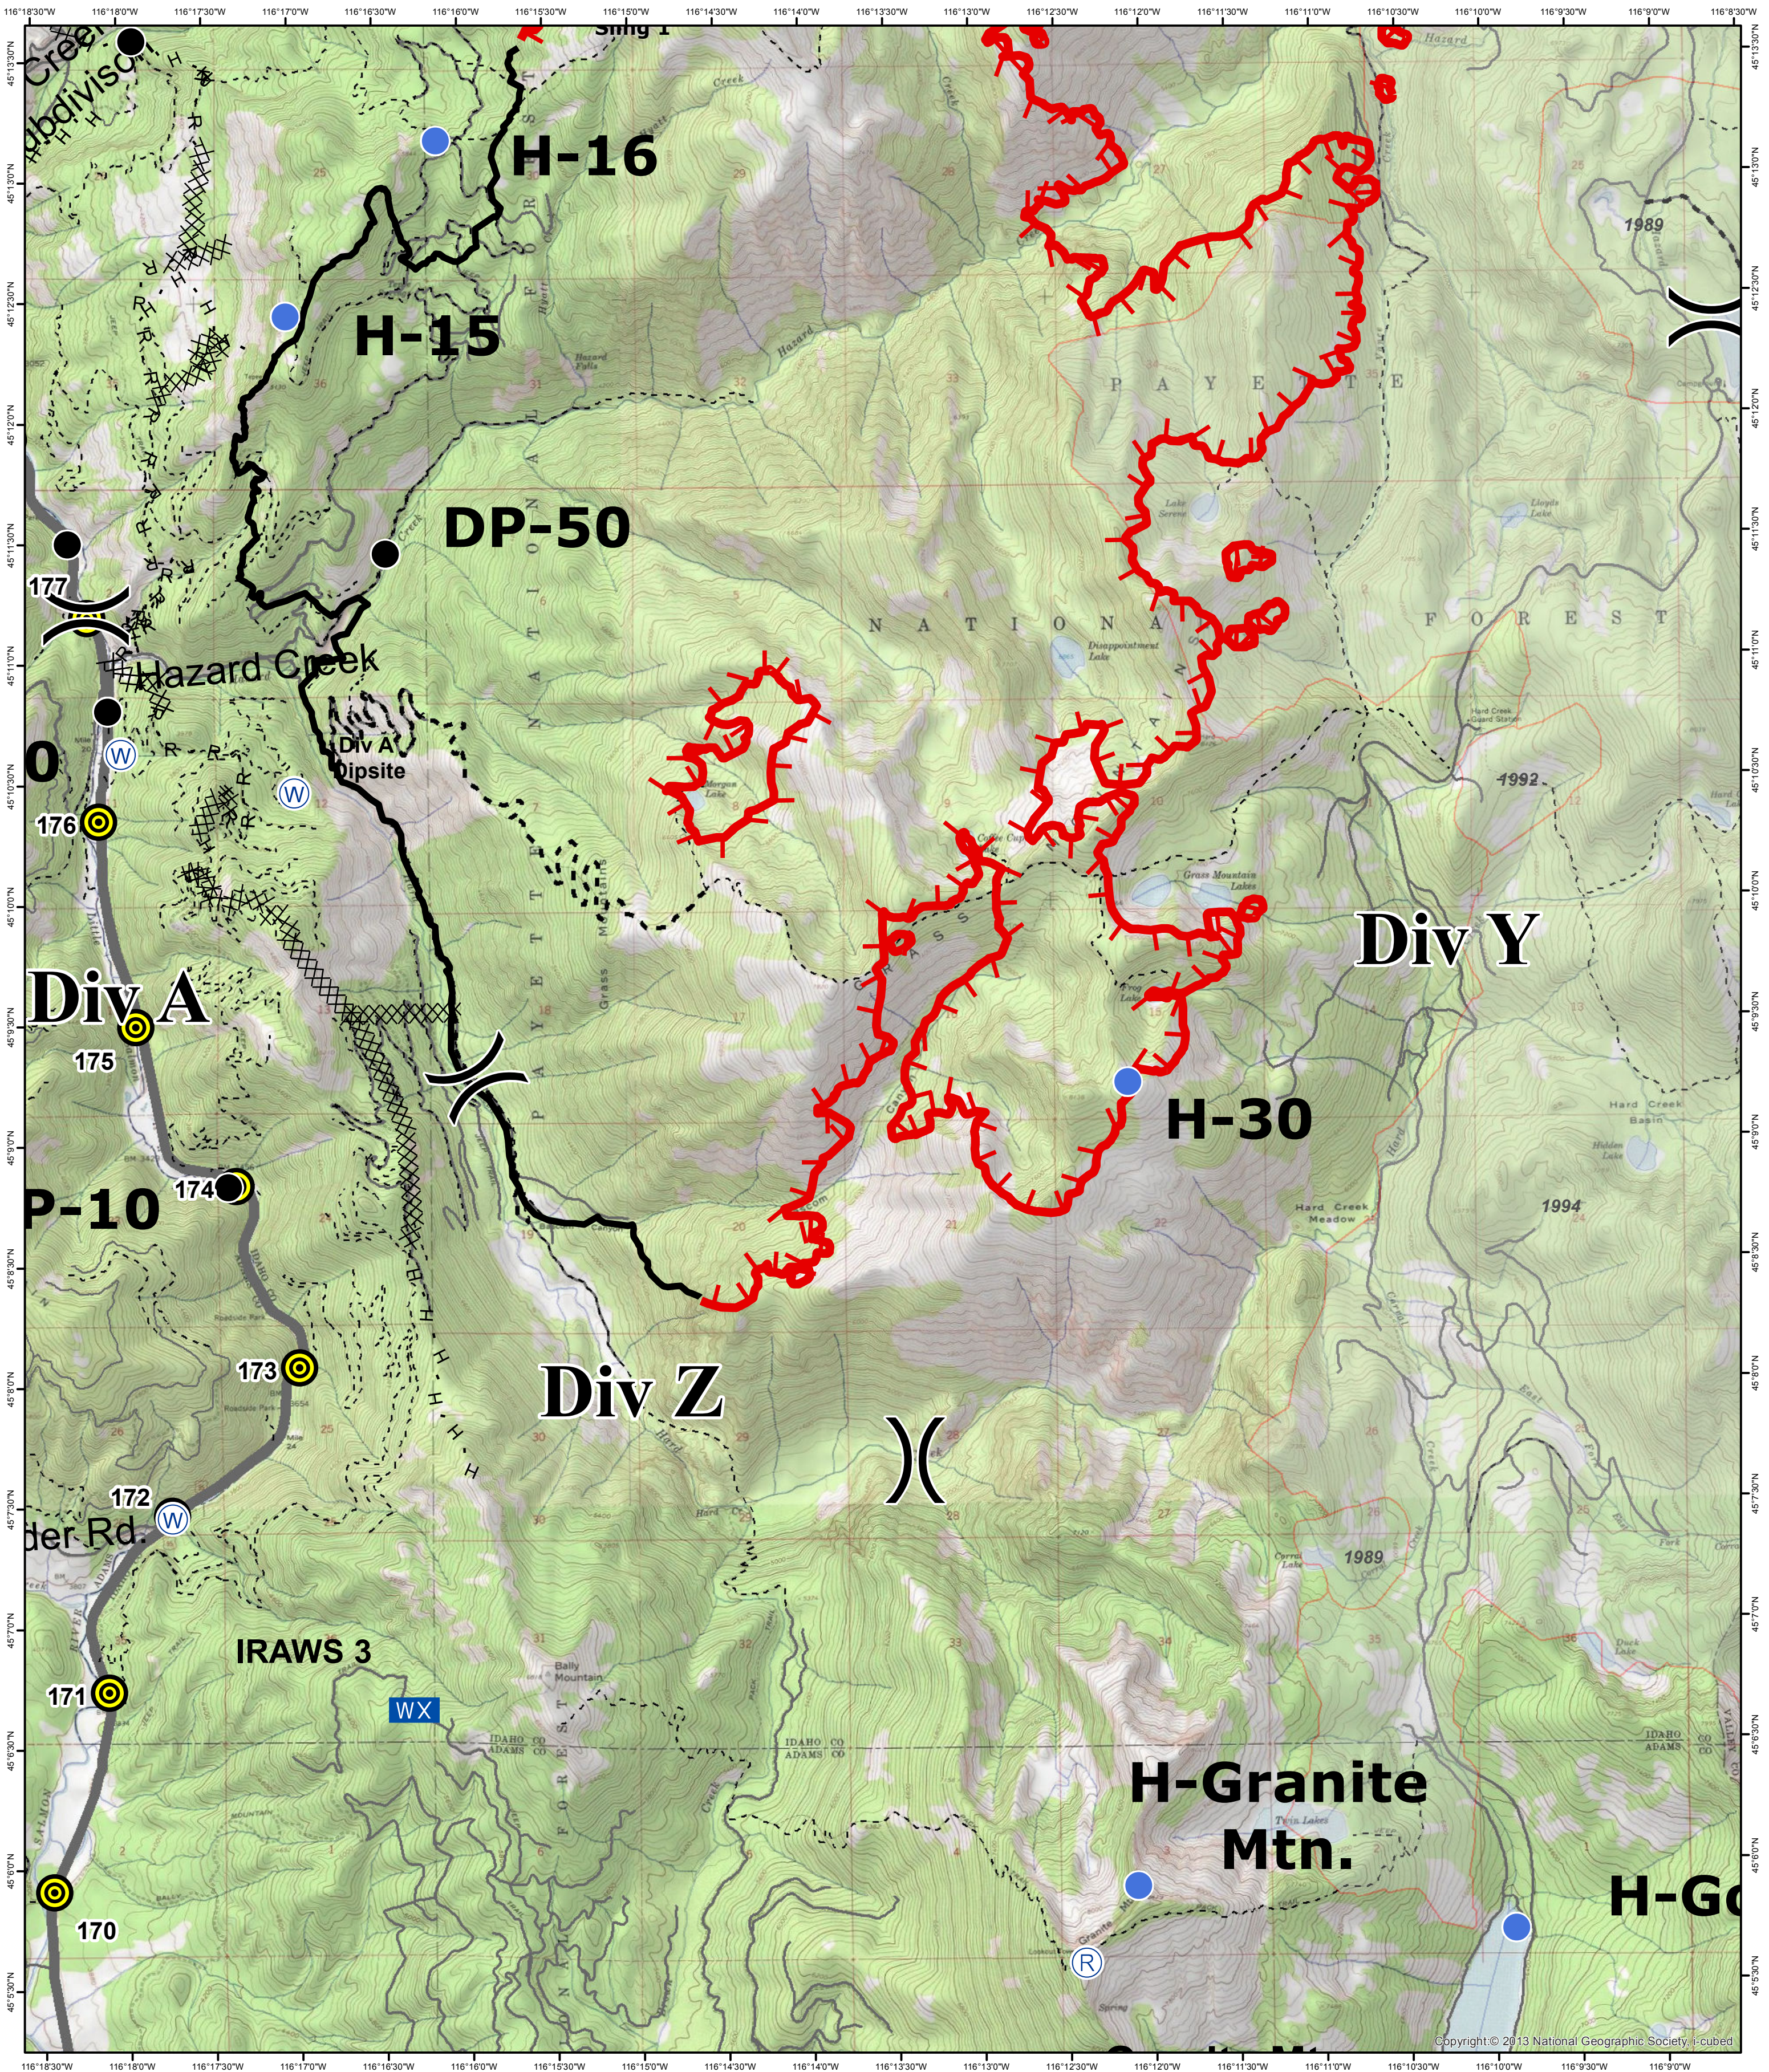

Tepee Springs Fire

IDPAF-000192

8/26/2015

Tile Name:

Divison C

Fire History

Tepee Springs Fire

IDPAF-000192

8/26/2015

Tile Name:

Divison D

Tepee Springs Fire
IDPAF-000192
8/26/2015
Tile Name:
Divison A/Z/Y

- | | | | |
|-----------------------|---------------------|------------------------------|---------------------|
| Camp | Mobile Weather Unit | Uncontrolled Fire Edge | Fire History |
| Drop Point | Repeater | Completed Dozer Line | Pre-2000 |
| Helibase | Sling Site | Completed Line | 2000-Present |
| Helispot | Water Source | Hand Line | Fuels Treatment |
| Incident Command Post | | Road as Completed Line | MilePostsSigns |
| | | Highways | Roads |
| | | Trail/Primitive/Unknown Road | ATV Trails |

Tepee Springs Fire
IDPAF-000192
8/26/2015
Tile Name:
Divison D French Cr

- Camp
- Drop Point
- Helibase
- Helispot
- Incident Command Post
- Mobile Weather Unit
- Repeater
- Sling Site
- Water Source
- Uncontrolled Fire Edge
- Completed Dozer Line
- Completed Line
- H - Hand Line
- R - Road as Completed Line
- Pre-2000
- 2000-Present
- Fuels Treatment
- MilePostsSigns
- Highways
- Roads
- Trail/Primitive/Unknown Road
- ATV Trails