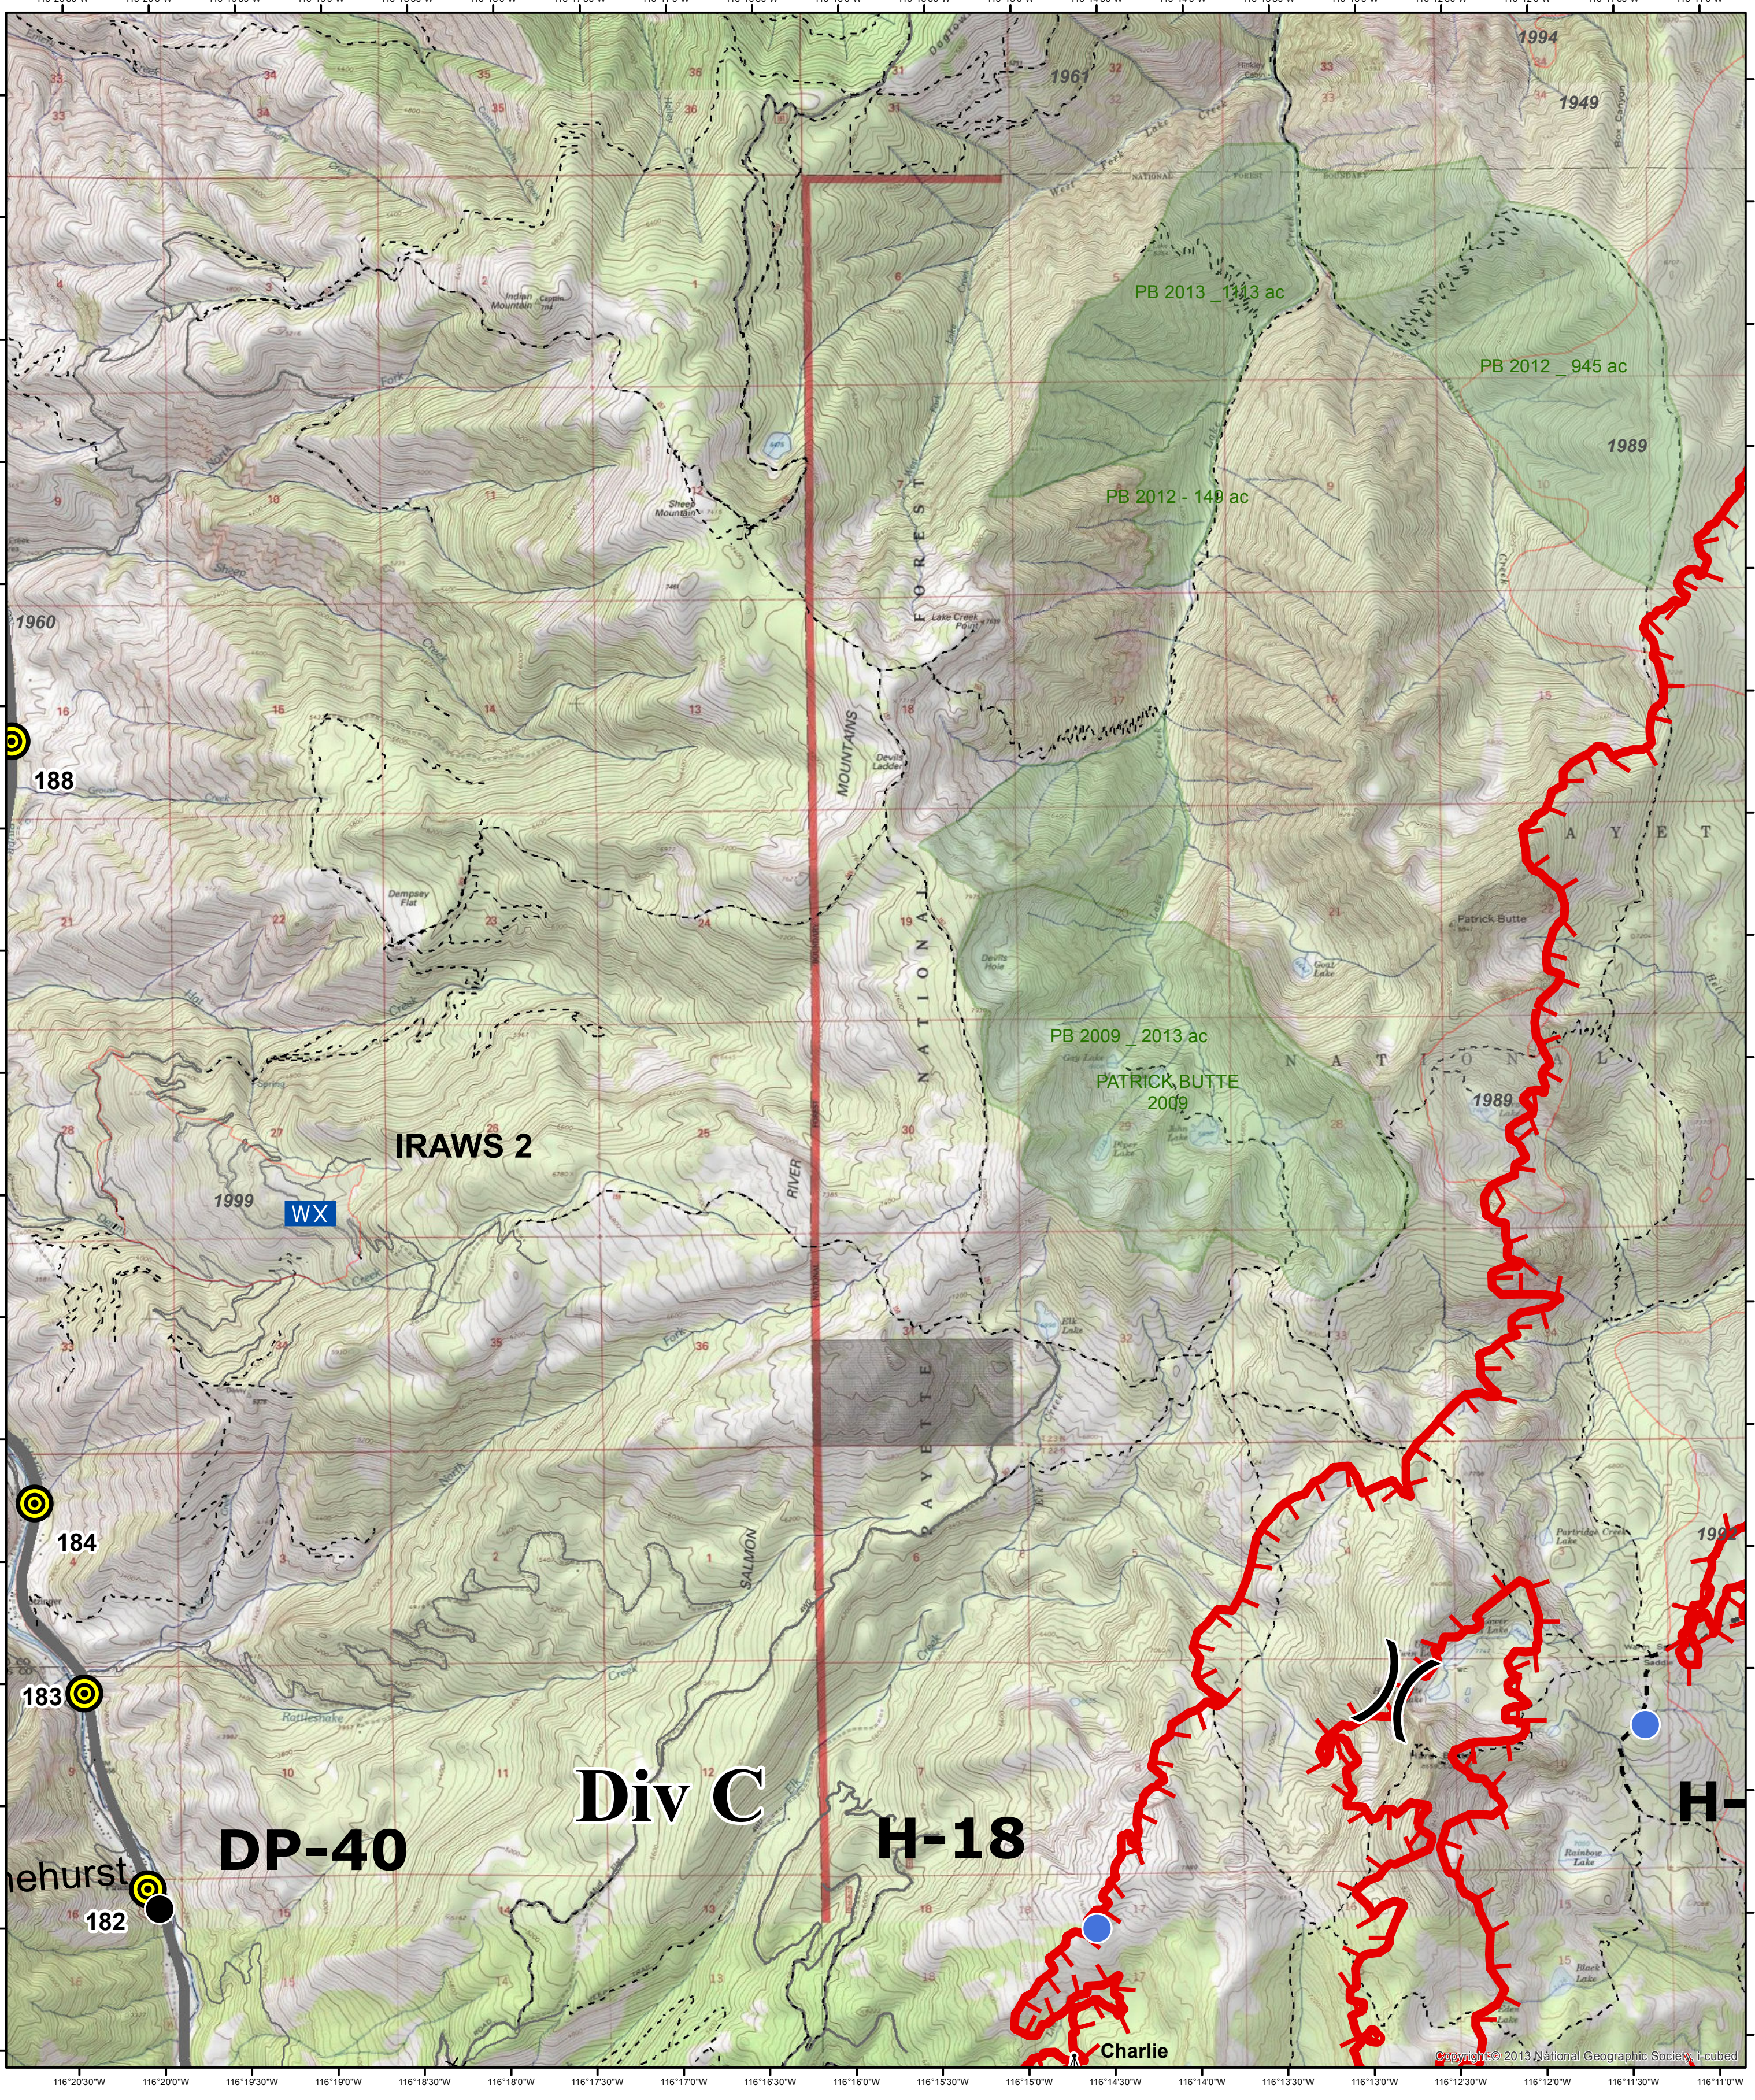

Tepee Springs Fire

IDPAF-000192

8/26/2015

Tile Name:

Divison C

Fire History

Tepee Springs Fire

IDPAF-000192

8/26/2015

Tile Name:

Divison D

Tepee Springs Fire
IDPAF-000192
8/26/2015
Tile Name:
Divison A/Z/Y

- | | | | |
|-----------------------|---------------------|------------------------------|---------------------|
| Camp | Mobile Weather Unit | Uncontrolled Fire Edge | Fire History |
| Drop Point | Repeater | Completed Dozer Line | Pre-2000 |
| Helibase | Sling Site | Completed Line | 2000-Present |
| Helispot | Water Source | Hand Line | Fuels Treatment |
| Incident Command Post | | Road as Completed Line | MilePostsSigns |
| | | Highways | Roads |
| | | Trail/Primitive/Unknown Road | ATV Trails |

Tepee Springs Fire
IDPAF-000192
8/26/2015
Tile Name:
Divison D French Cr

- Camp
- Drop Point
- Helibase
- Helispot
- Incident Command Post
- Mobile Weather Unit
- Repeater
- Sling Site
- Water Source
- Uncontrolled Fire Edge
- Completed Dozer Line
- Completed Line
- H - Hand Line
- R - Road as Completed Line
- Pre-2000
- 2000-Present
- Fuels Treatment
- MilePostsSigns
- Highways
- Roads
- Trail/Primitive/Unknown Road
- ATV Trails