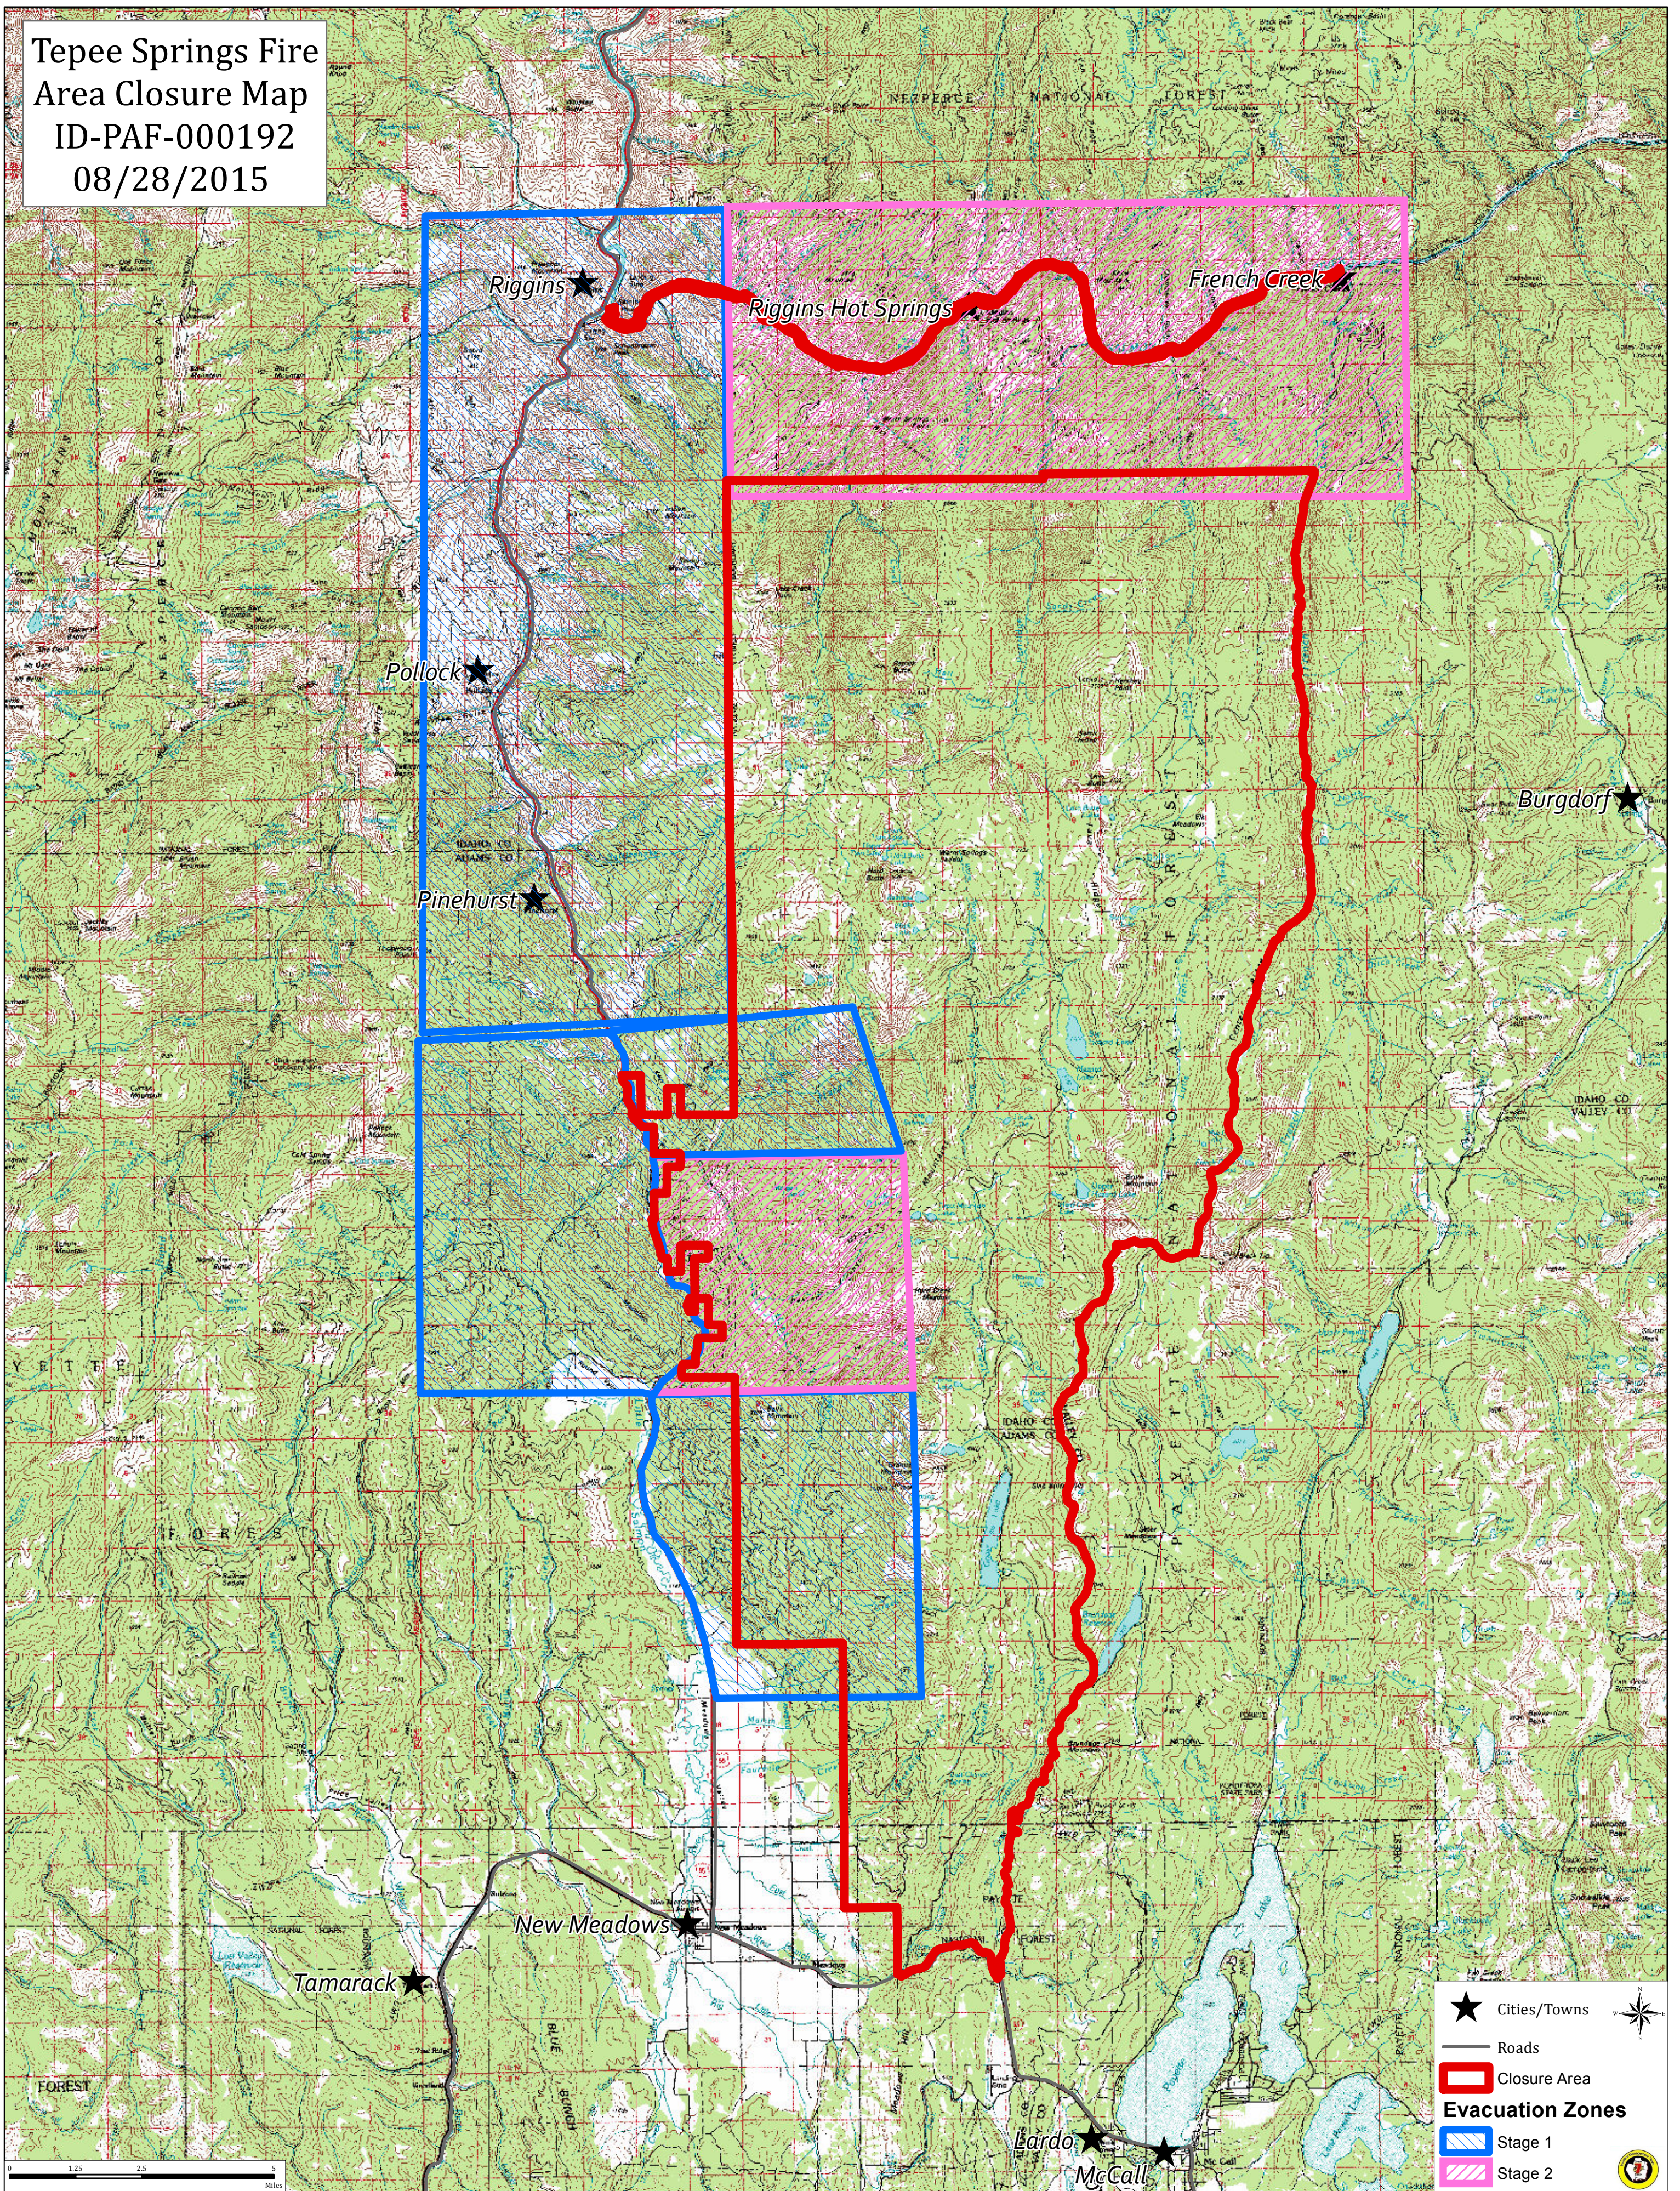

Tepee Springs Fire
Area Closure Map
ID-PAF-000192
08/28/2015

- ★ Cities/Towns
- Roads
- ▭ Closure Area
- Evacuation Zones**
- ▨ Stage 1
- ▨ Stage 2