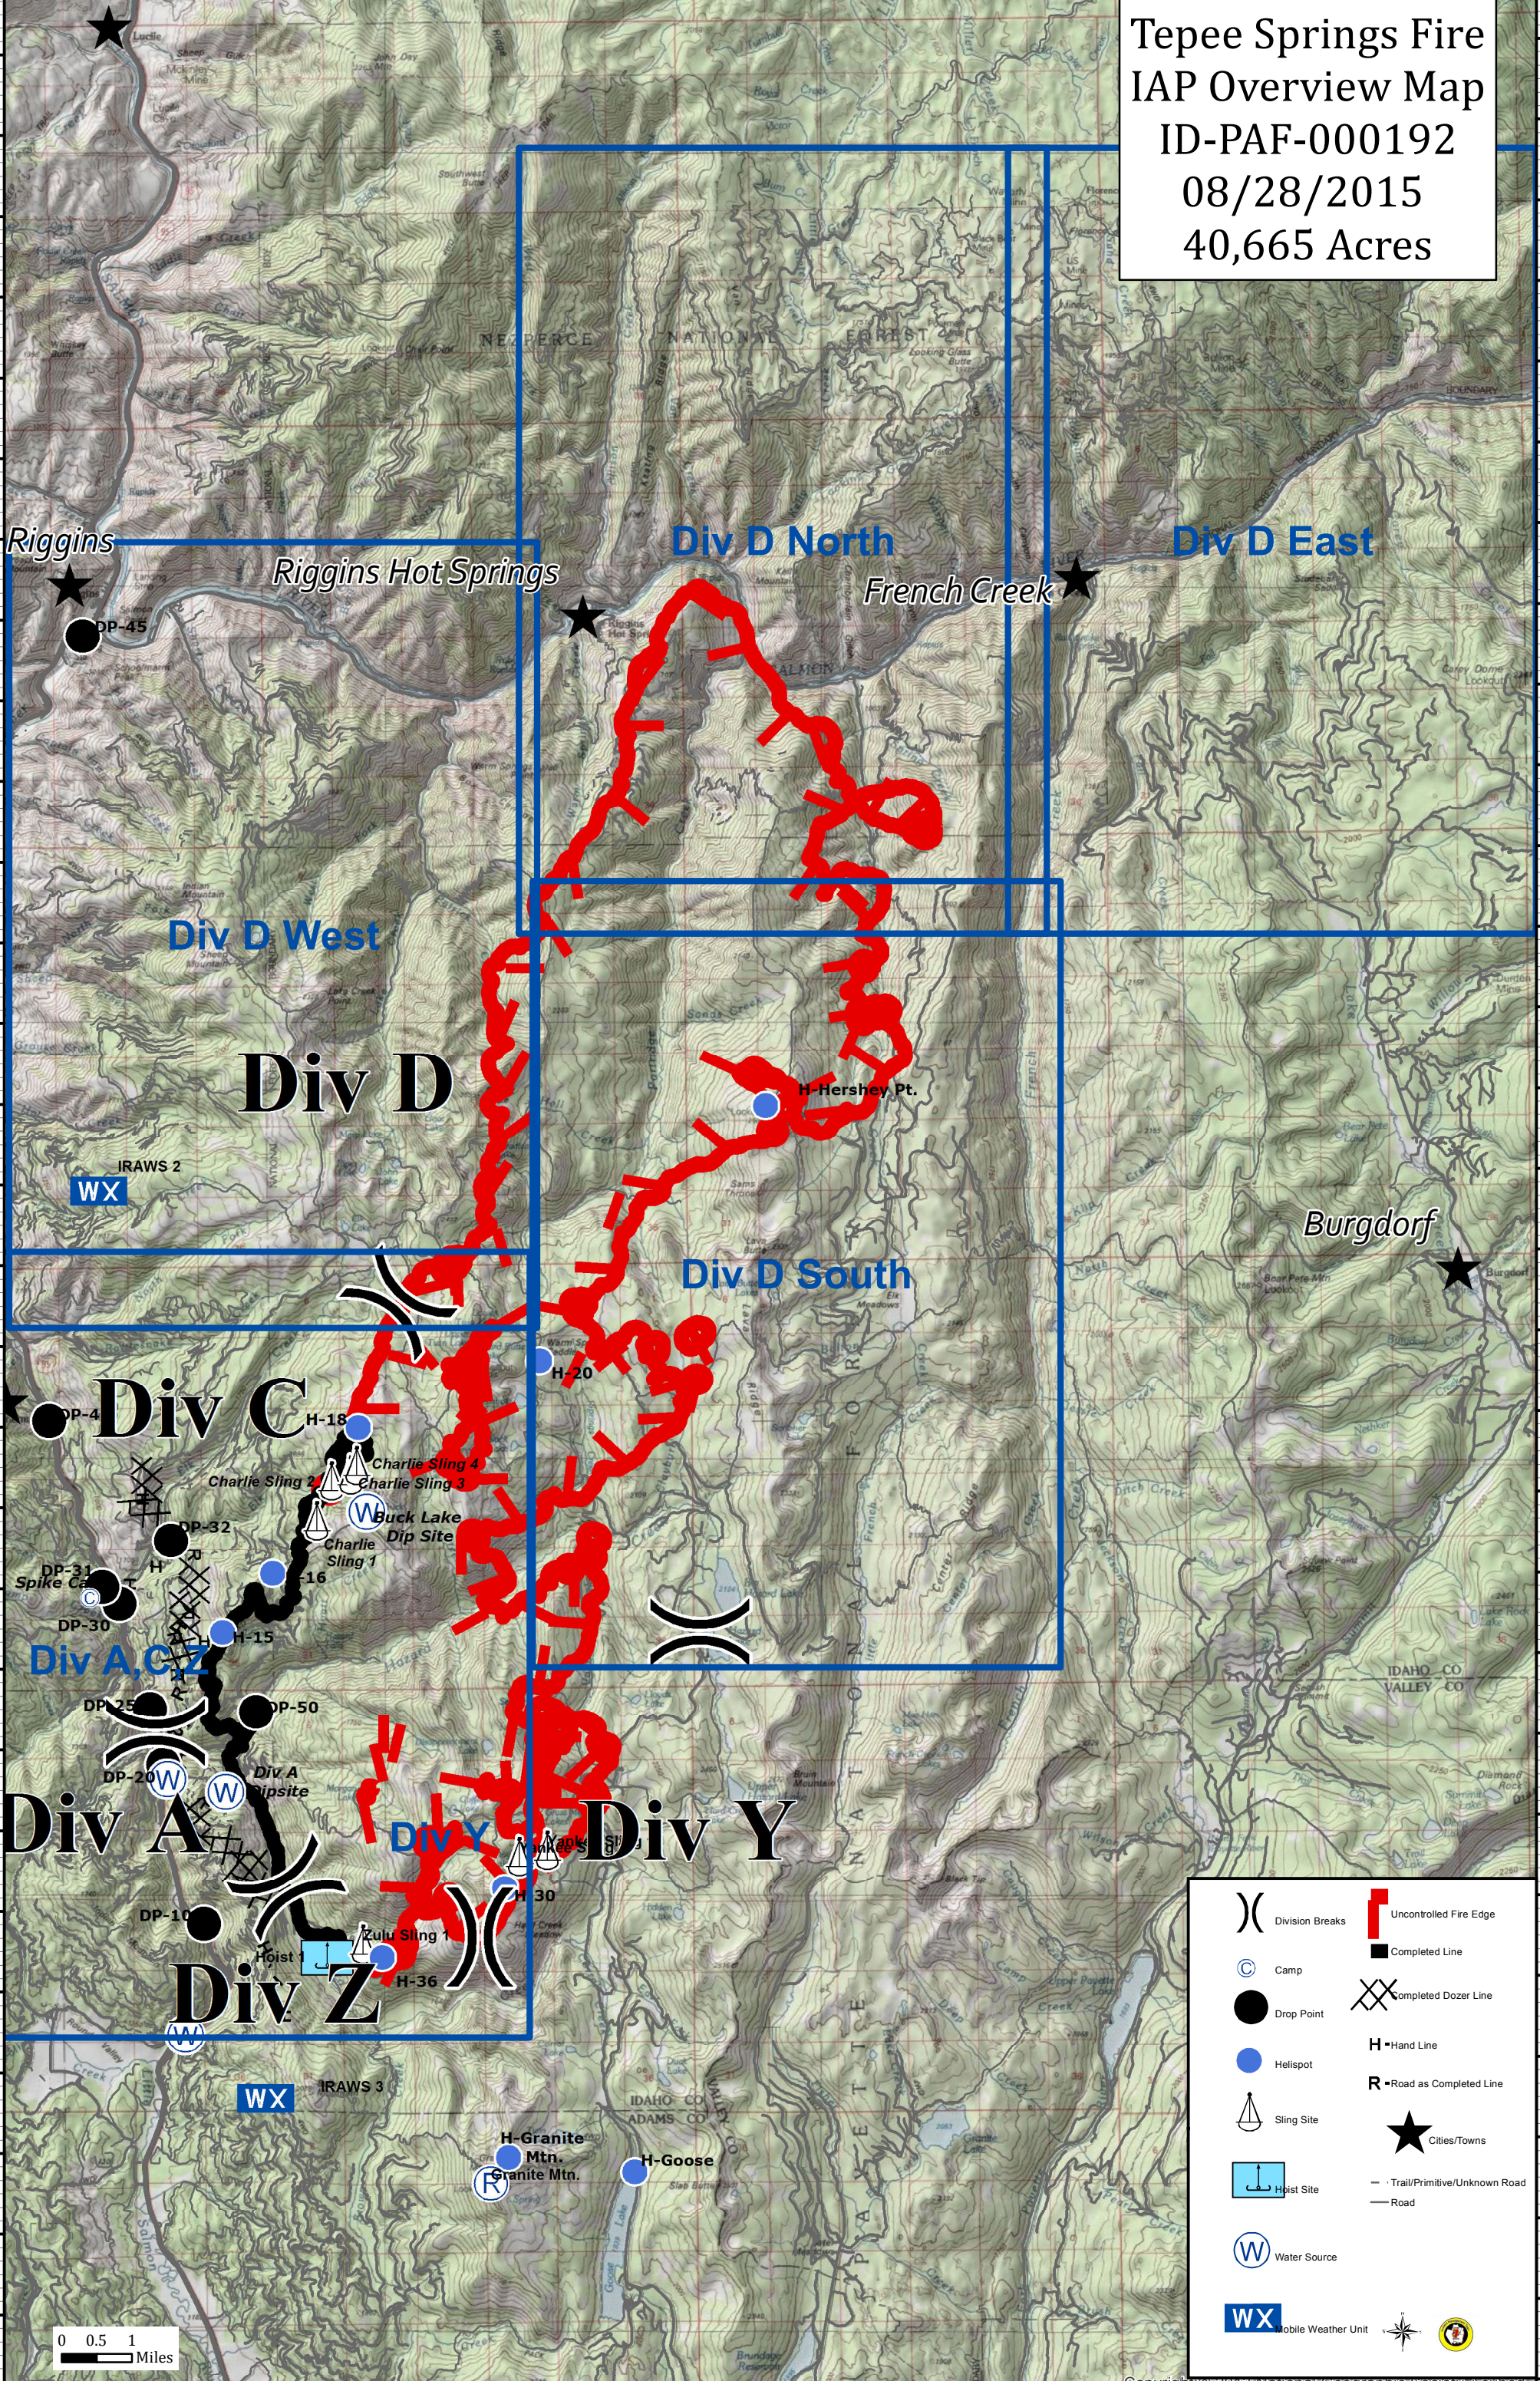

Tepee Springs Fire
 IAP Overview Map
 ID-PAF-000192
 08/28/2015
 40,665 Acres

0 0.5 1 Miles

	Division Breaks		Uncontrolled Fire Edge
	Camp		Completed Line
	Drop Point		Completed Dozer Line
	Helispot		H = Hand Line
	Sling Site		R = Road as Completed Line
	Hoist Site		Cities/Towns
	Water Source		Trail/Primitive/Unknown Road
	Mobile Weather Unit		Road