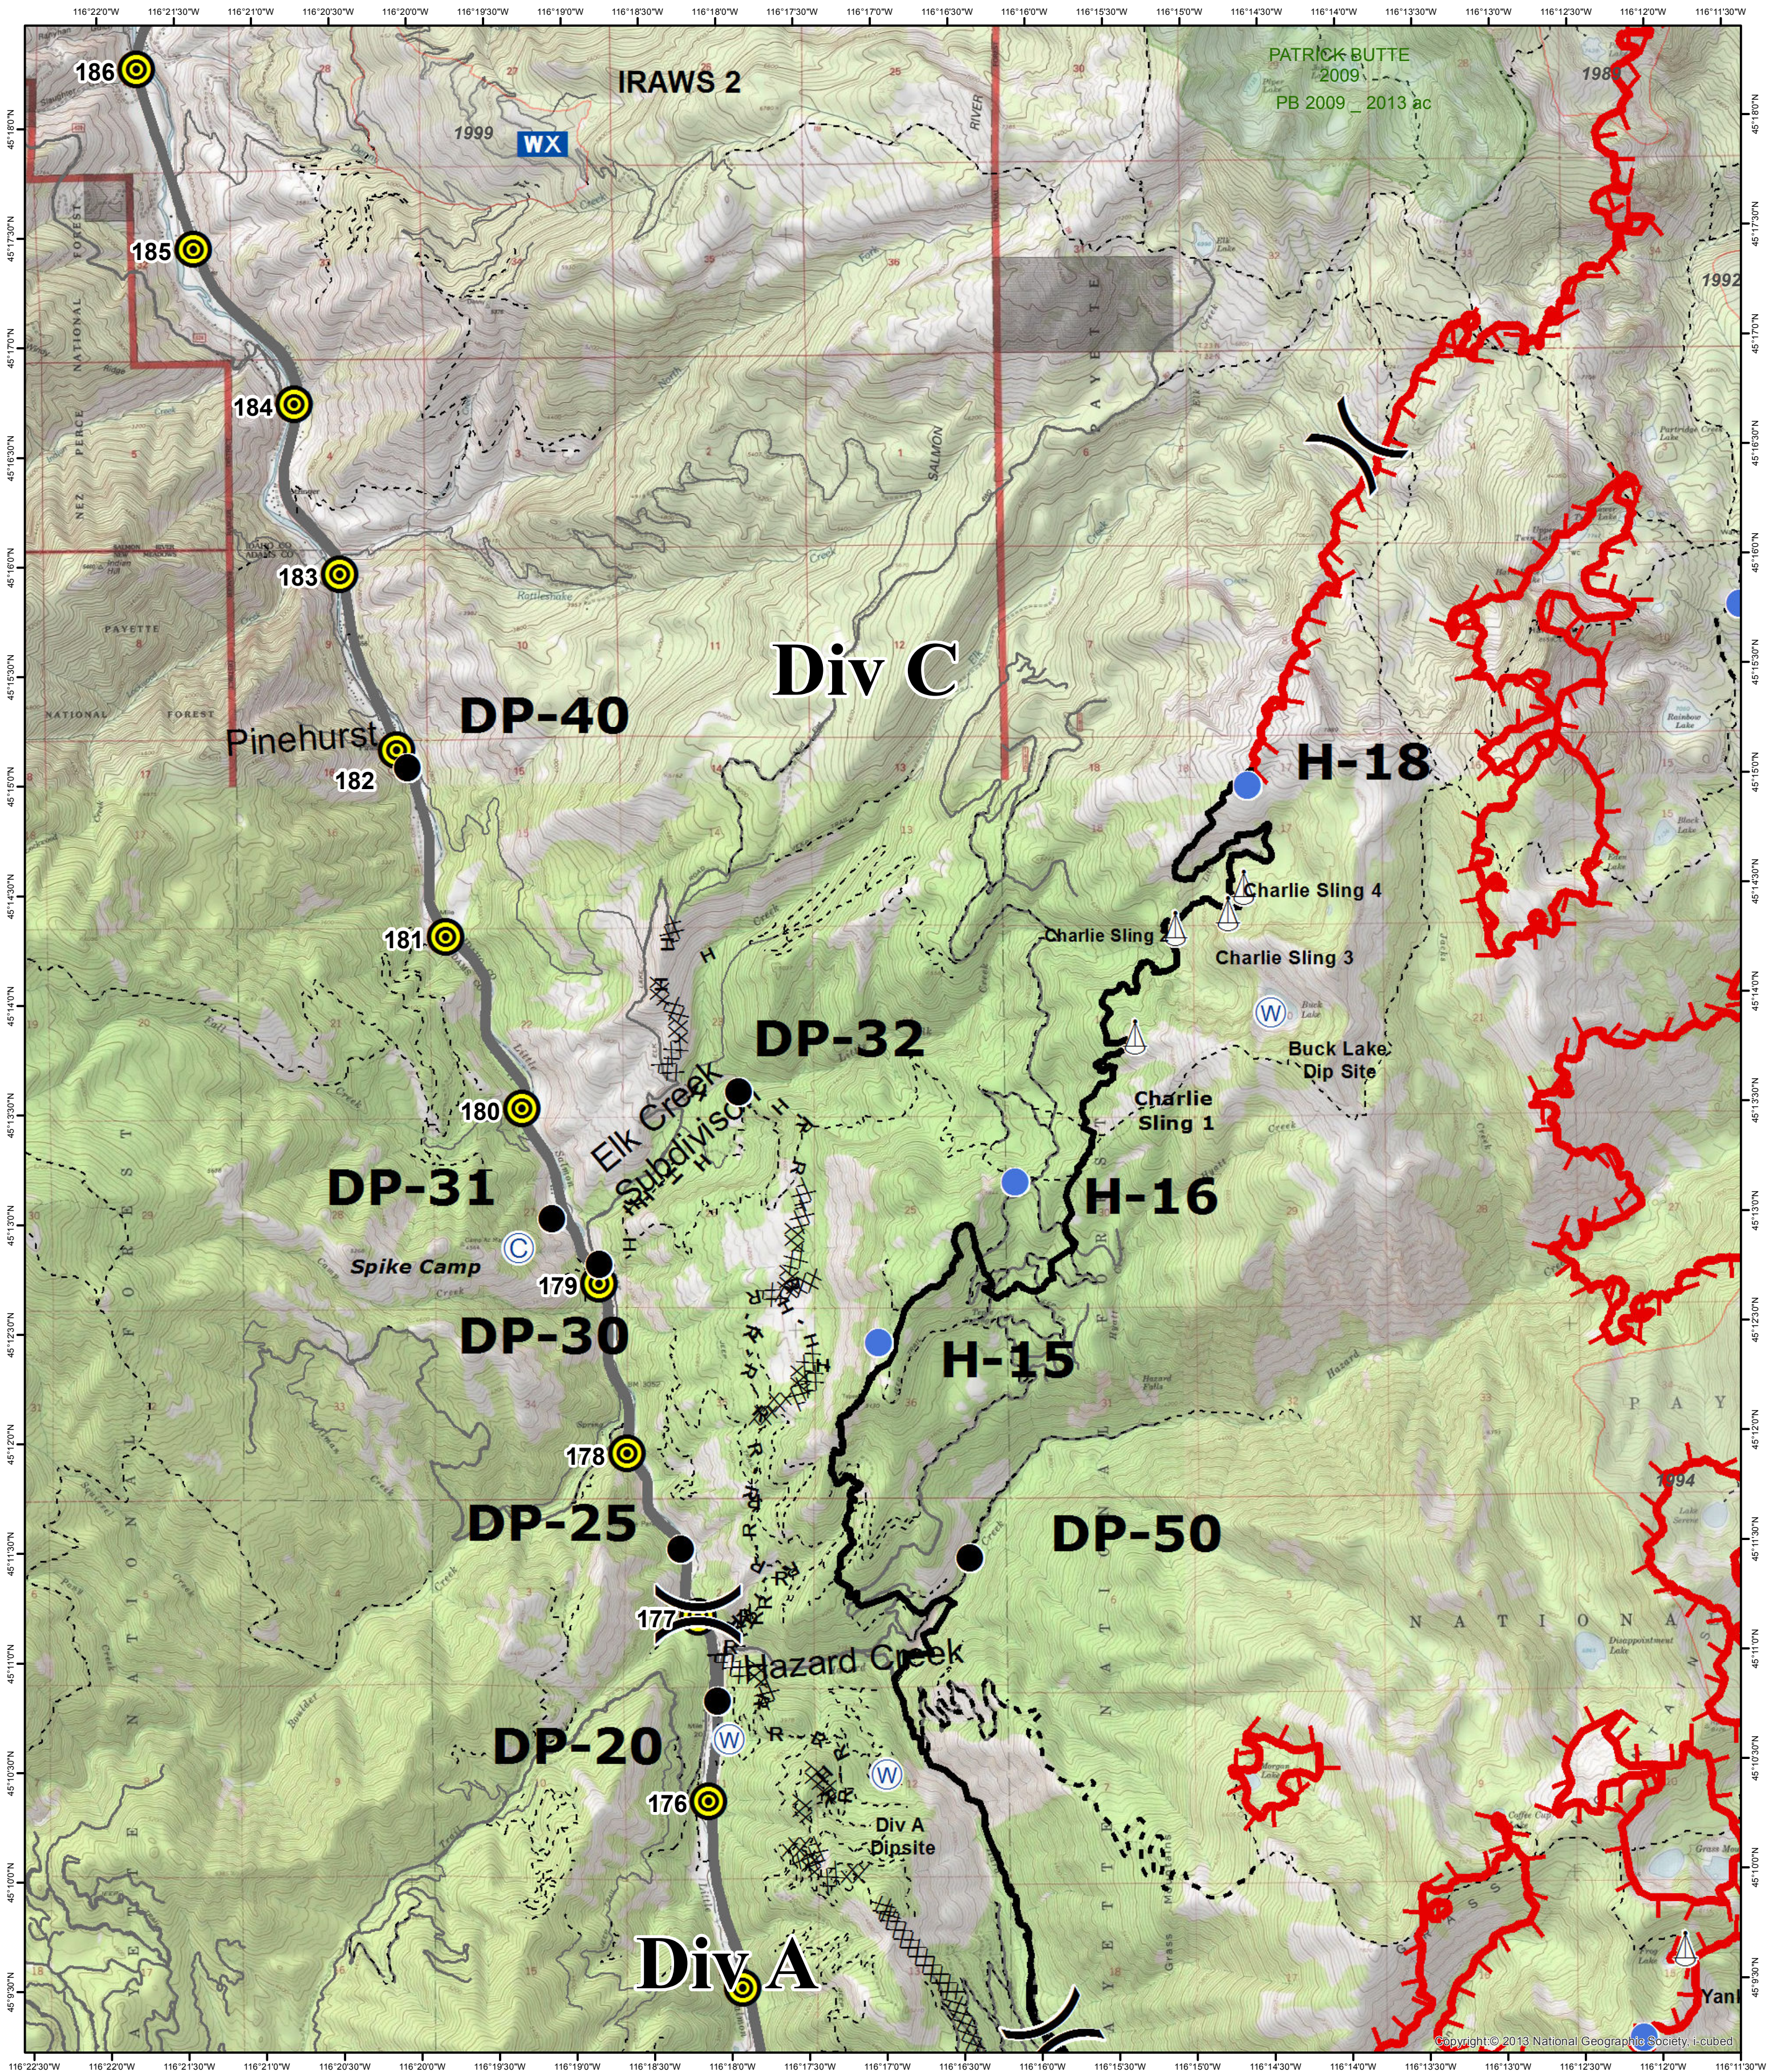

**Tepee Springs Fire**  
**IDPAF-000192**  
**8/29/2015**  
**Tile Name:**  
**Divison C**

Unsound Bridge	Drop Point	Mobile Weather Unit	Uncontrolled Fire Edge	Pre-2000
Hoist	Helibase	Repeater	Completed Dozer Line	2000-Present
Lookout	Helispot	Sling Site	Completed Line	Fuels Treatment
Camp	Incident Command Post	Water Source	Hand Line	Highways
		MilePostsSigns	Road as Completed Line	Roads
			Trail/Primitive/Unknown Road	ATV Trails

**Tepee Springs Fire**  
**IDPAF-000192**  
**8/29/2015**  
**Tile Name:**  
**Divison Y**

- |                |                       |                     |                              |                     |
|----------------|-----------------------|---------------------|------------------------------|---------------------|
| Unsound Bridge | Drop Point            | Mobile Weather Unit | Uncontrolled Fire Edge       | <b>Fire History</b> |
| Hoist          | Helibase              | Repeater            | Completed Dozer Line         | Pre-2000            |
| Lookout        | Helispot              | Sling Site          | Completed Line               | 2000-Present        |
| Camp           | Incident Command Post | Water Source        | Hand Line                    | Fuels Treatment     |
|                |                       |                     | Road as Completed Line       | Highways            |
|                |                       |                     | Trail/Primitive/Unknown Road | Roads               |
|                |                       |                     | ATV Trails                   |                     |
|                |                       |                     | MilePostsSigns               |                     |

2000-Present

Fuels Treatment

Highways

Roads

Trail/Primitive/Unknown Road

ATV Trails