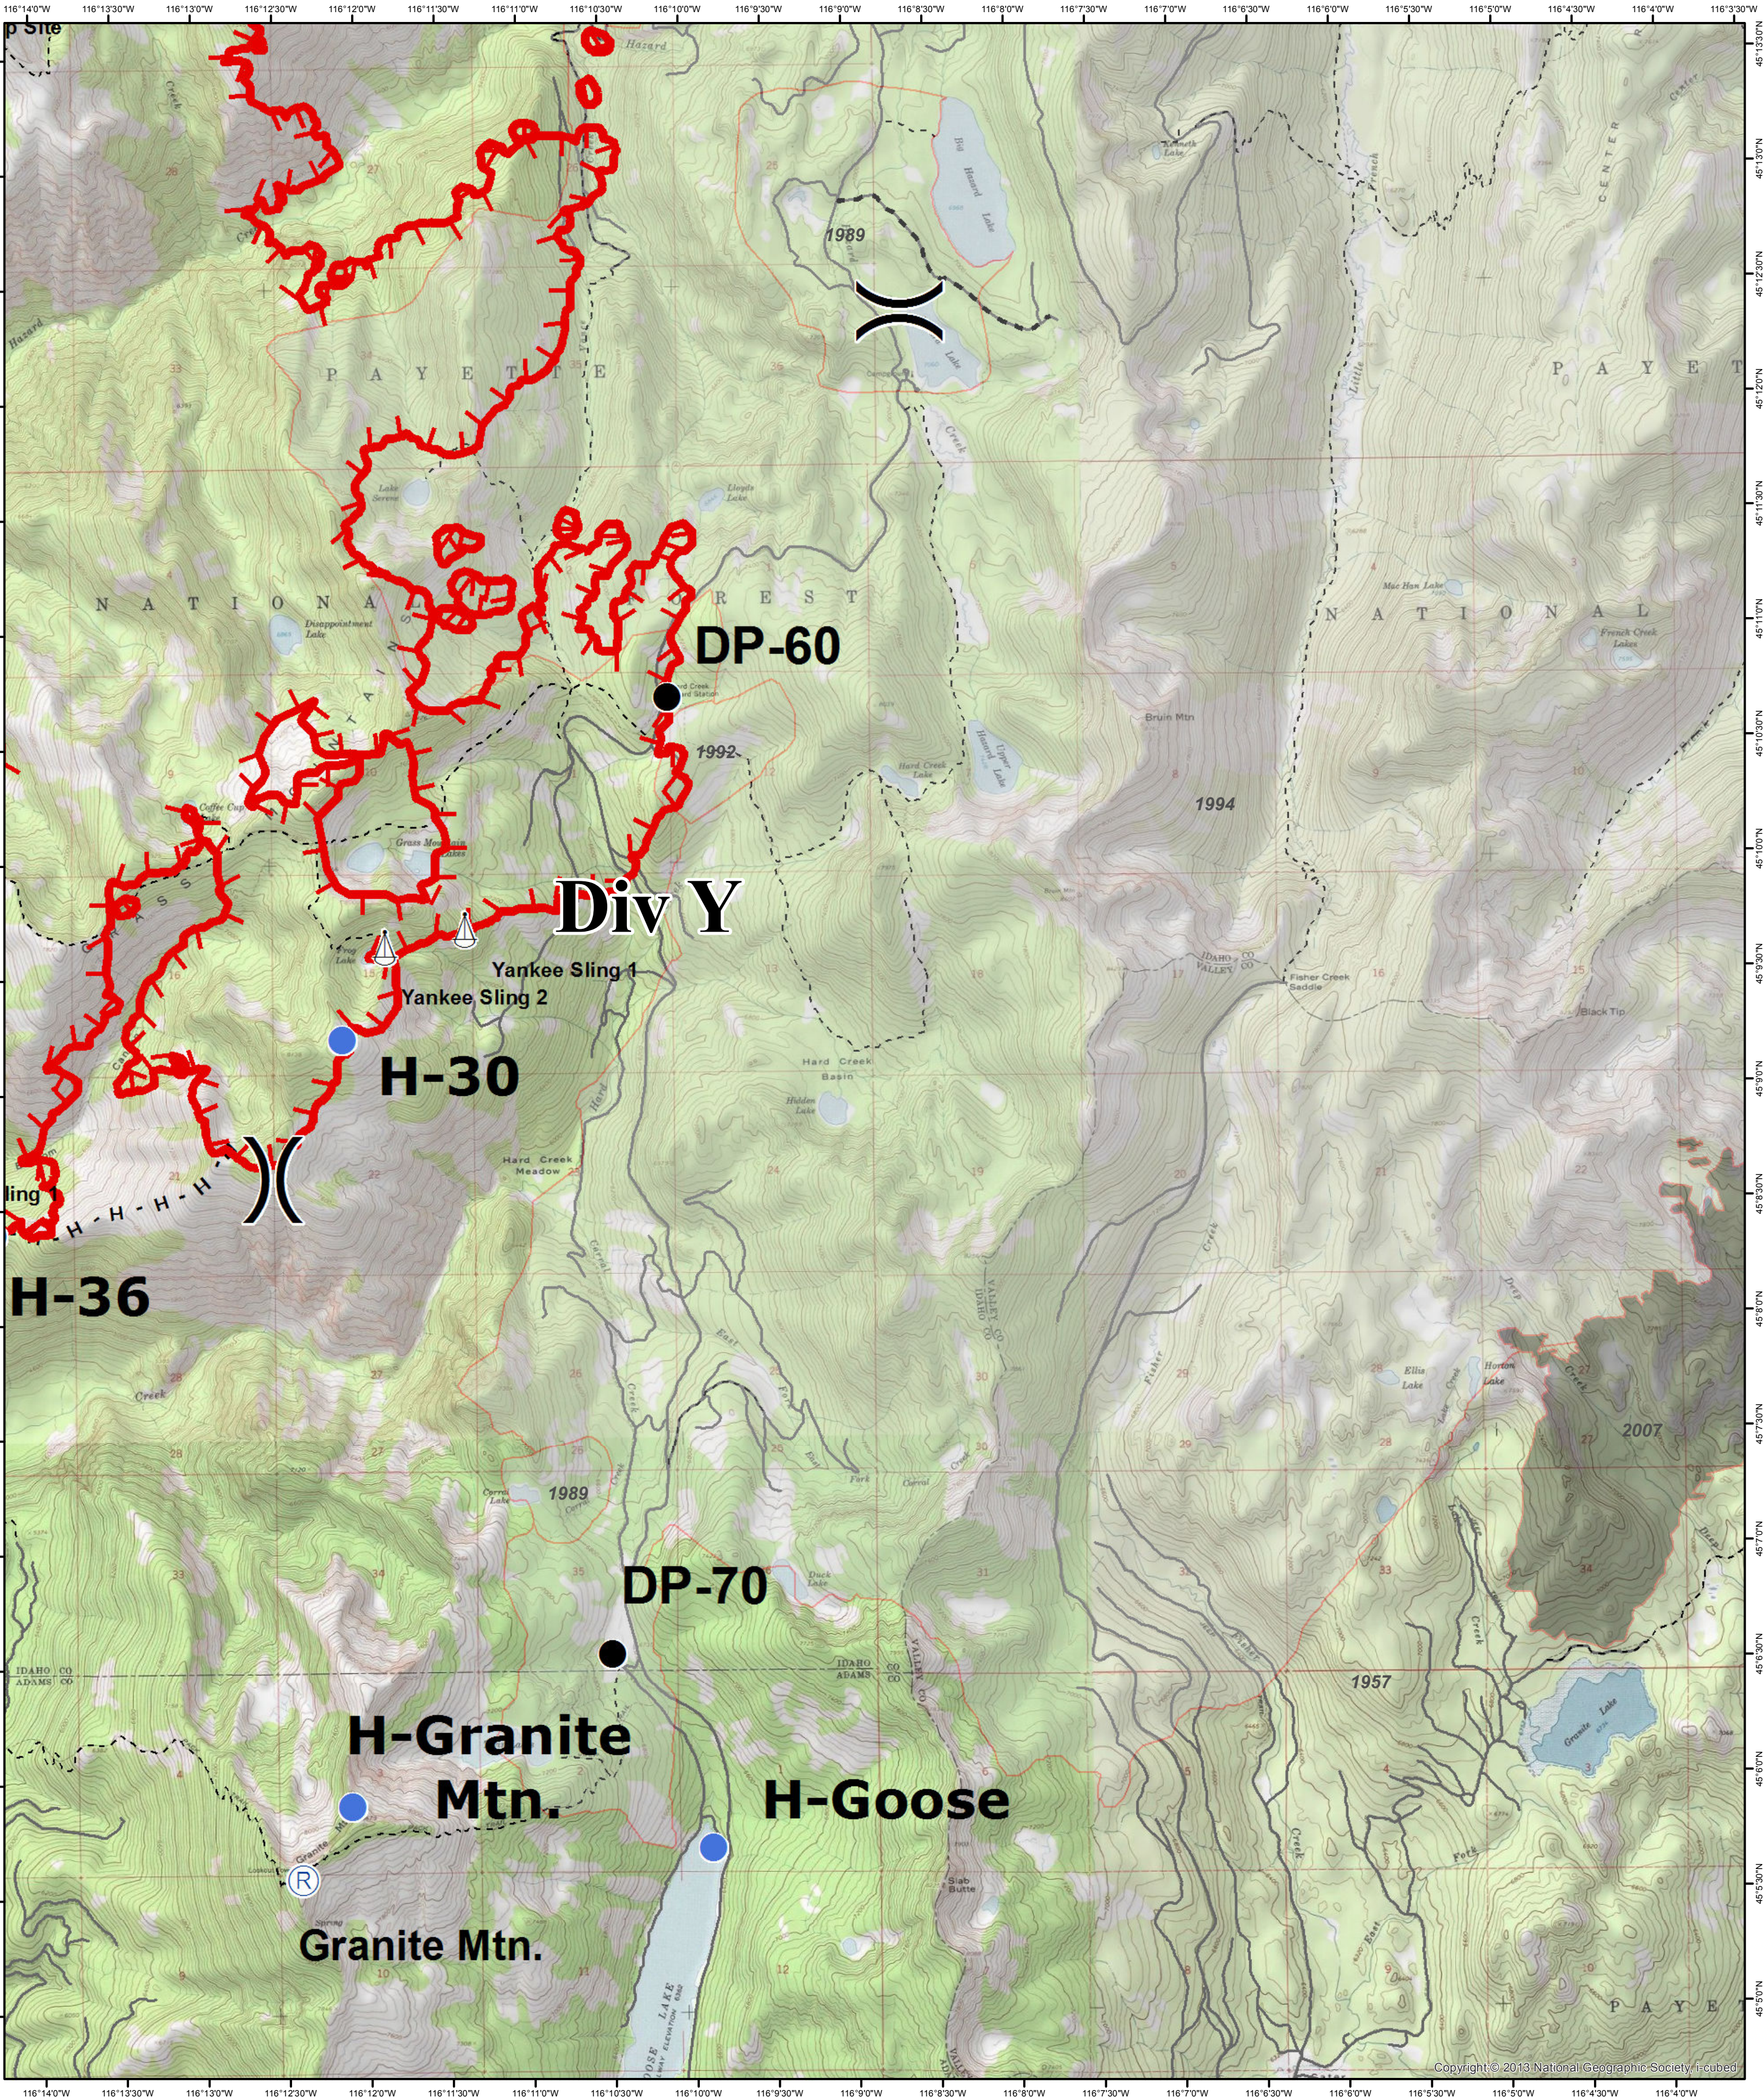

**Tepee Springs Fire**  
**IDPAF-000192**  
**8/29/2015**  
**Tile Name:**  
**Divison C**

Unsound Bridge	Drop Point	Mobile Weather Unit	Uncontrolled Fire Edge	Pre-2000
Hoist	Helibase	Repeater	Completed Dozer Line	2000-Present
Lookout	Helispot	Sling Site	Completed Line	Fuels Treatment
Camp	Incident Command Post	Water Source	Hand Line	Highways
		MilePostsSigns	Road as Completed Line	Roads
			Trail/Primitive/Unknown Road	ATV Trails

**Tepee Springs Fire**  
**IDPAF-000192**  
**8/29/2015**  
**Tile Name:**  
**Divison Y**

- |                |                       |                     |                              |                     |
|----------------|-----------------------|---------------------|------------------------------|---------------------|
| Unsound Bridge | Drop Point            | Mobile Weather Unit | Uncontrolled Fire Edge       | <b>Fire History</b> |
| Hoist          | Helibase              | Repeater            | Completed Dozer Line         | Pre-2000            |
| Lookout        | Helispot              | Sling Site          | Completed Line               | 2000-Present        |
| Camp           | Incident Command Post | Water Source        | Hand Line                    | Fuels Treatment     |
|                |                       |                     | Road as Completed Line       | Highways            |
|                |                       |                     | Trail/Primitive/Unknown Road | Roads               |
|                |                       |                     | ATV Trails                   |                     |
|                |                       |                     | MilePostsSigns               |                     |