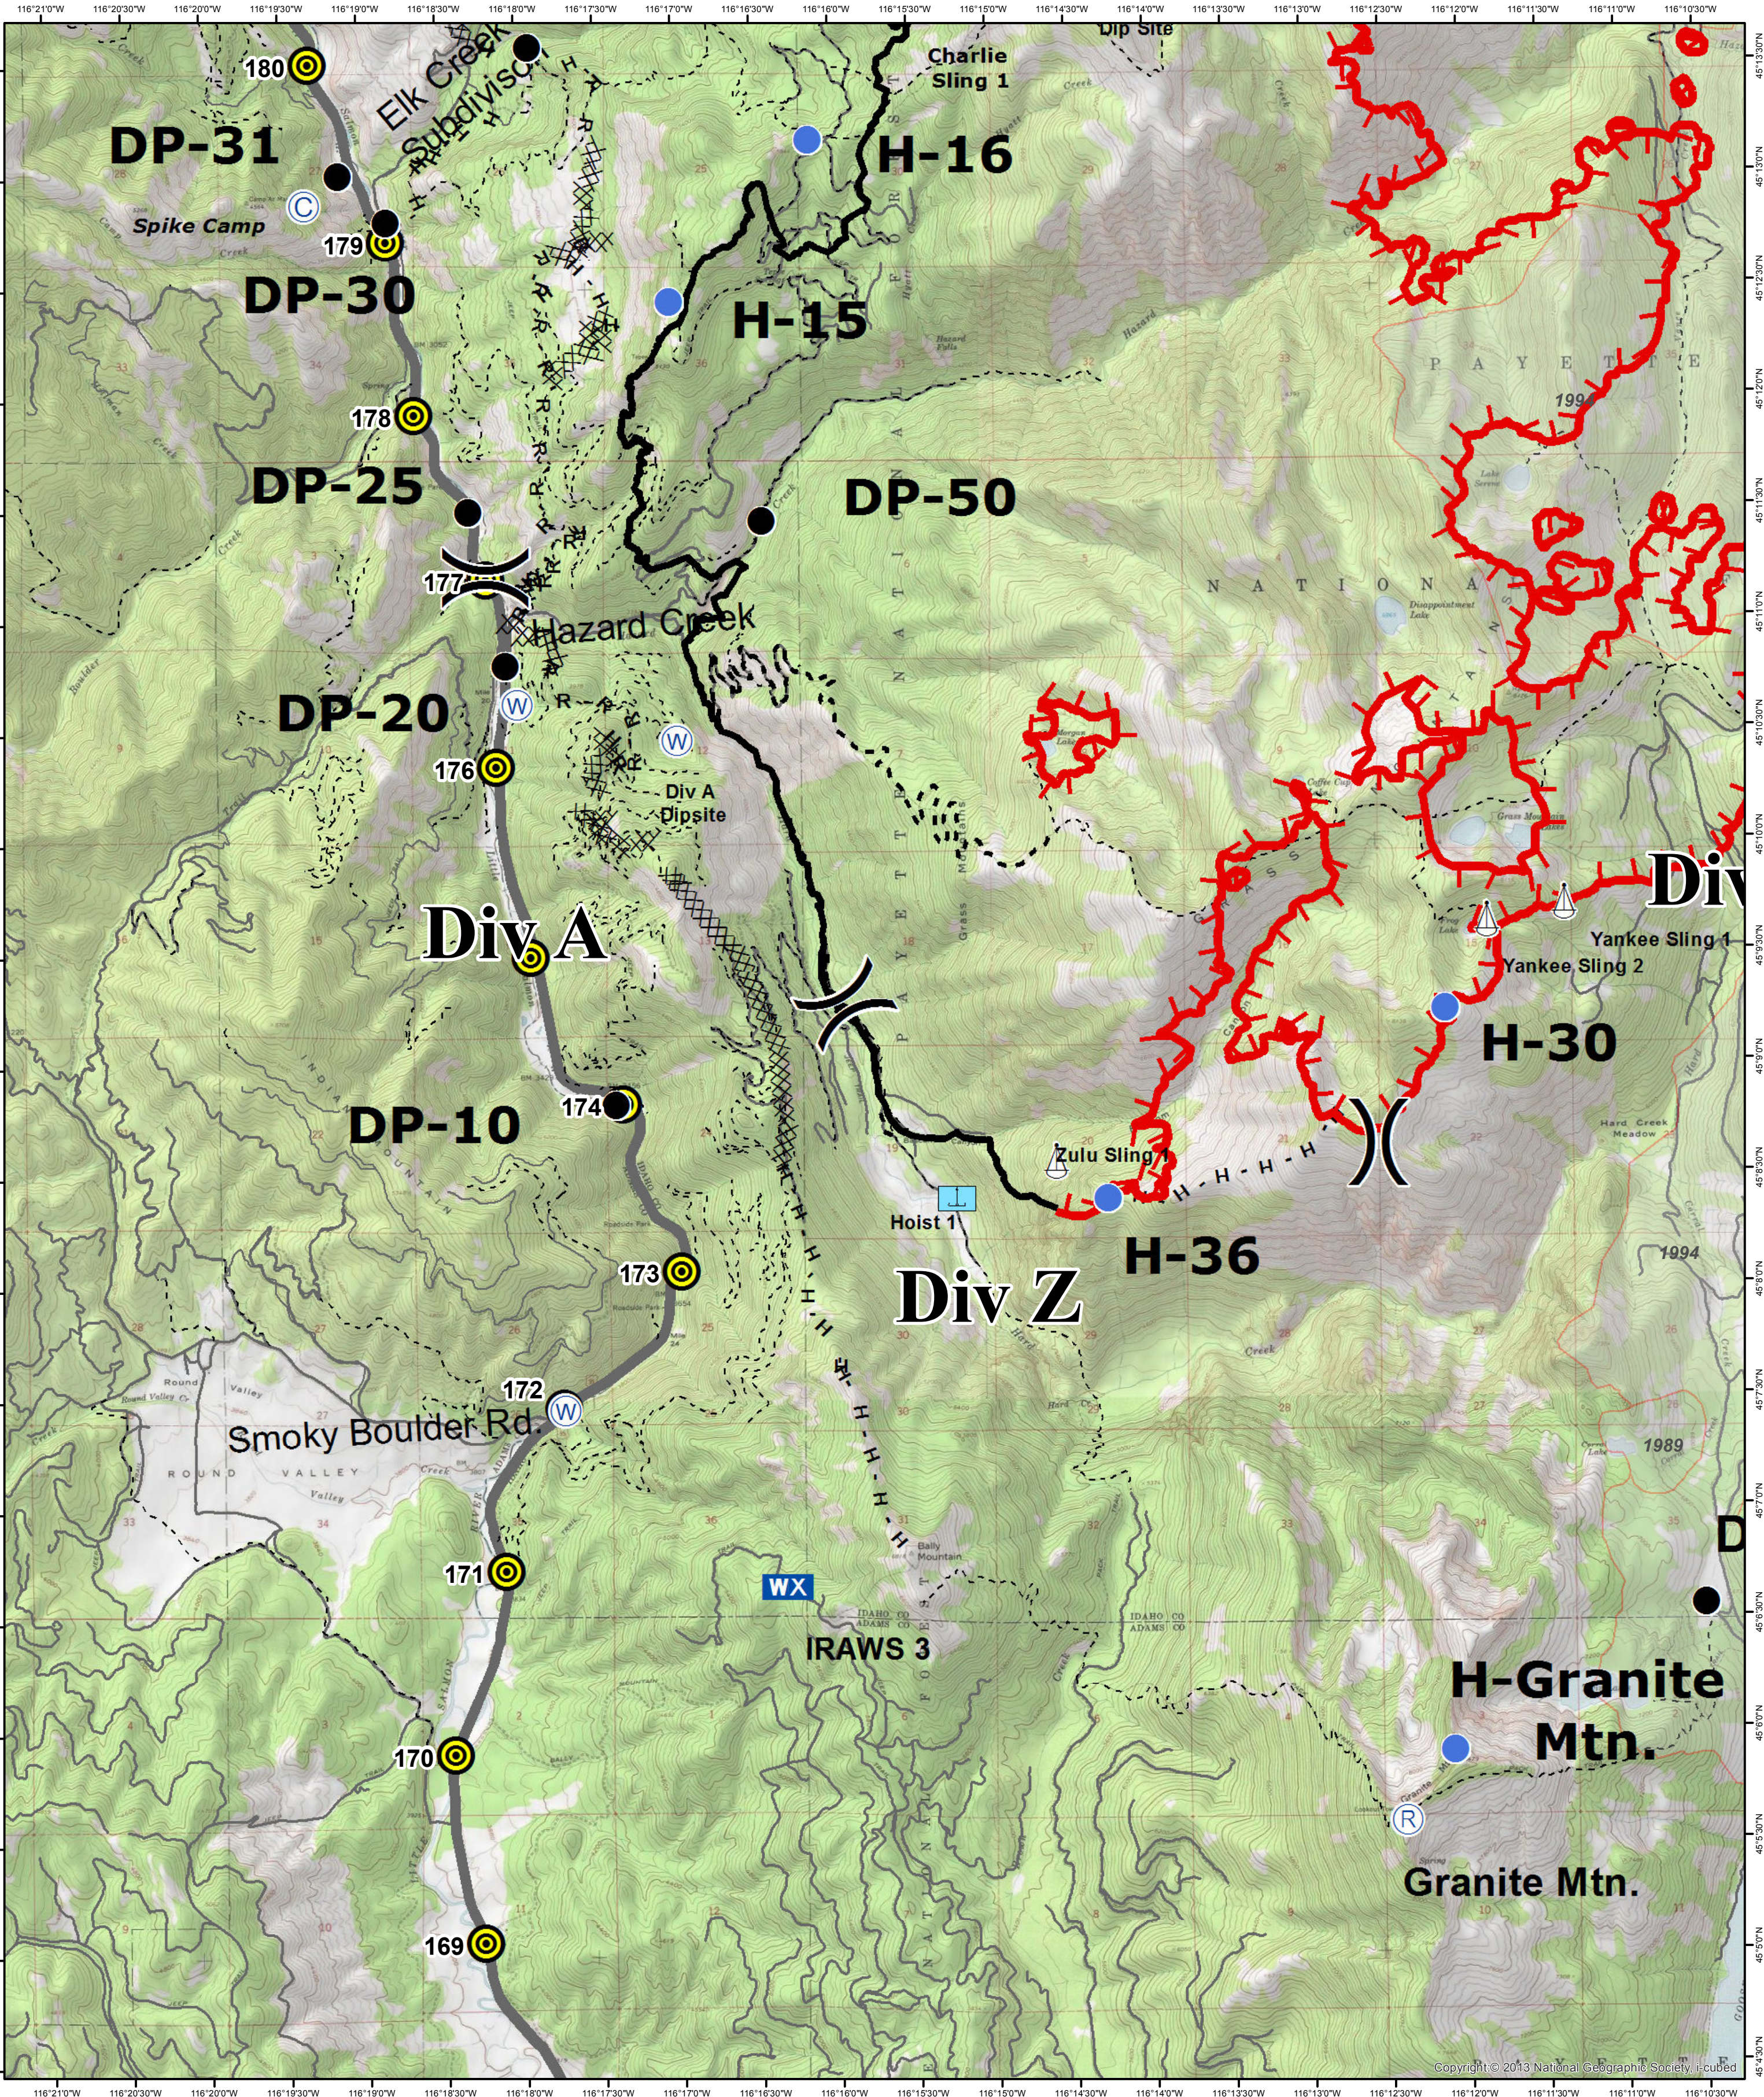

Tepee Springs Fire
IDPAF-000192
8/29/2015
Tile Name:
Divison A/Z

0 0.425 0.85 1.7 Miles

Unsound Bridge	Drop Point	Mobile Weather Unit	Uncontrolled Fire Edge	Fire History
Hoist	Helibase	Repeater	Completed Dozer Line	Pre-2000
Lookout	Helispot	Sling Site	Completed Line	2000-Present
Camp	Incident Command Post	Water Source	Hand Line	Fuels Treatment
			Road as Completed Line	Highways
			MilePostSigns	Roads
				Trail/Primitive/Unknown Road
				ATV Trails