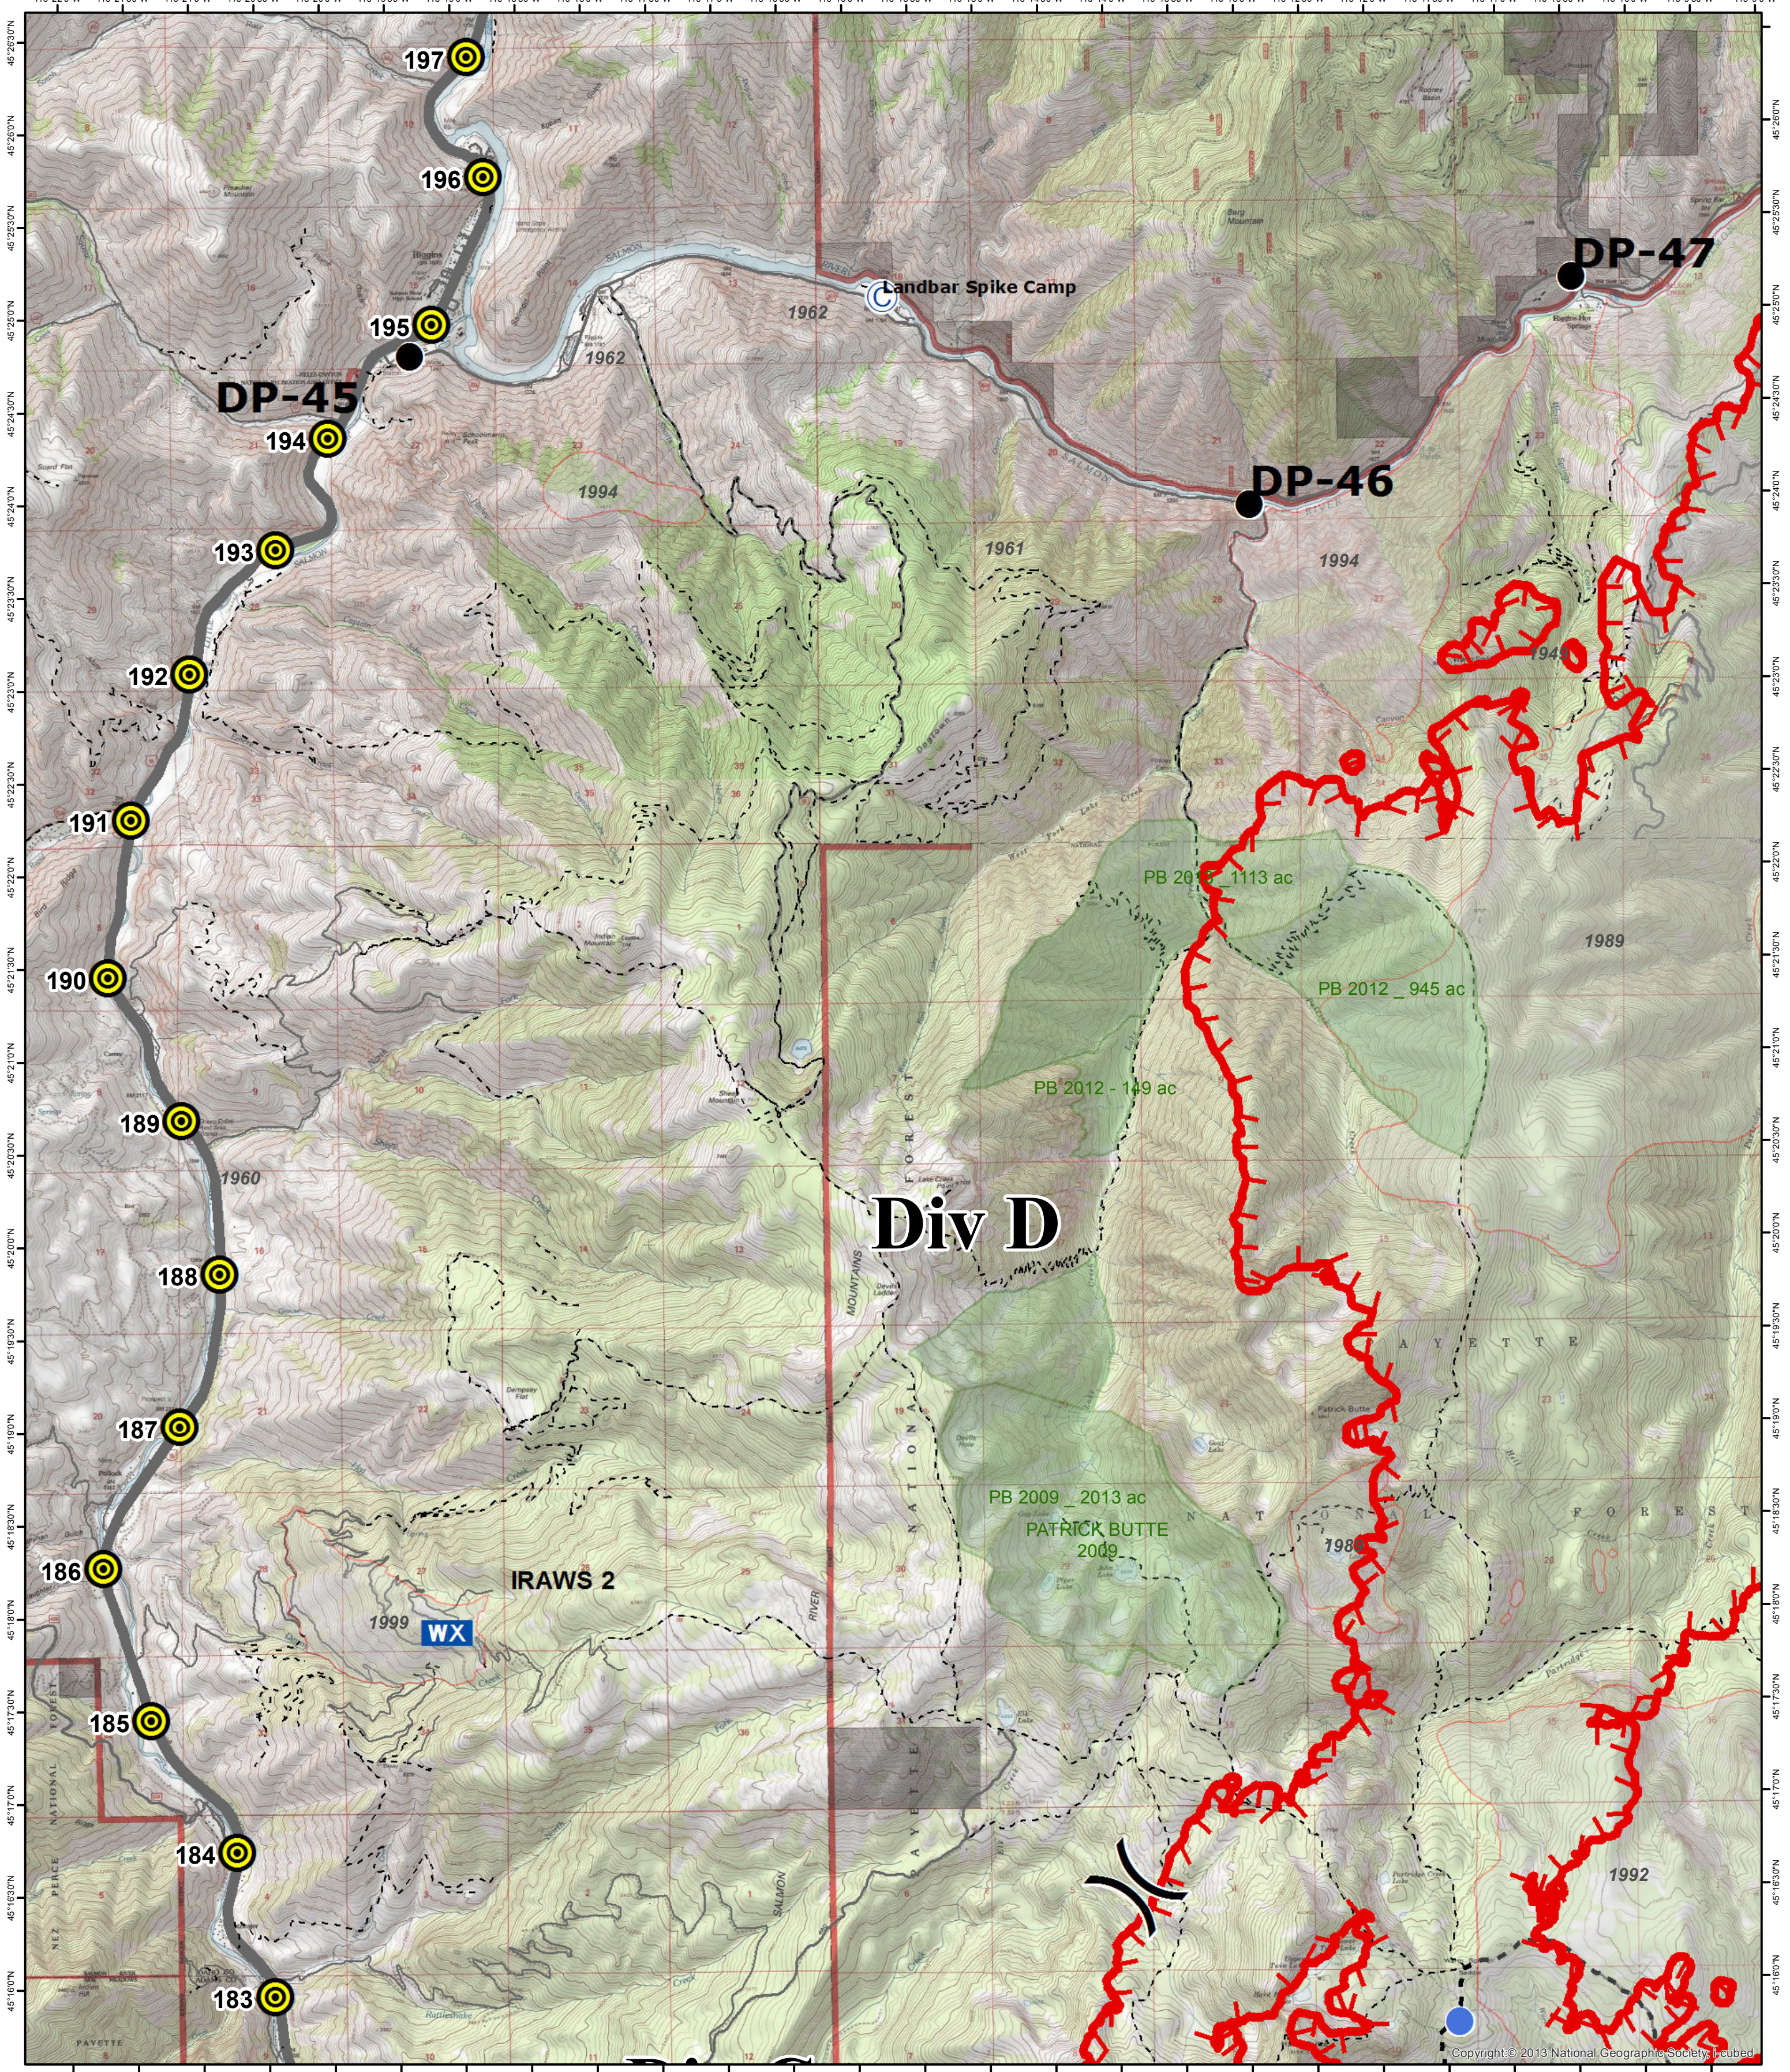

Tepee Springs Fire
IDPAF-000192
8/29/2015
Tile Name:
Divison D -West

Unsound Bridge	Drop Point	Mobile Weather Unit	Uncontrolled Fire Edge	Fire History
Hoist	Helibase	Repeater	Completed Dozer Line	Pre-2000
Lookout	Helispot	Sling Site	Completed Line	2000-Present
Camp	Incident Command Post	Water Source	Hand Line	Fuels Treatment
			Road as Completed Line	Highways
			MilePostsSigns	Roads
				Trail/Primitive/Unknown Road
				ATV Trails