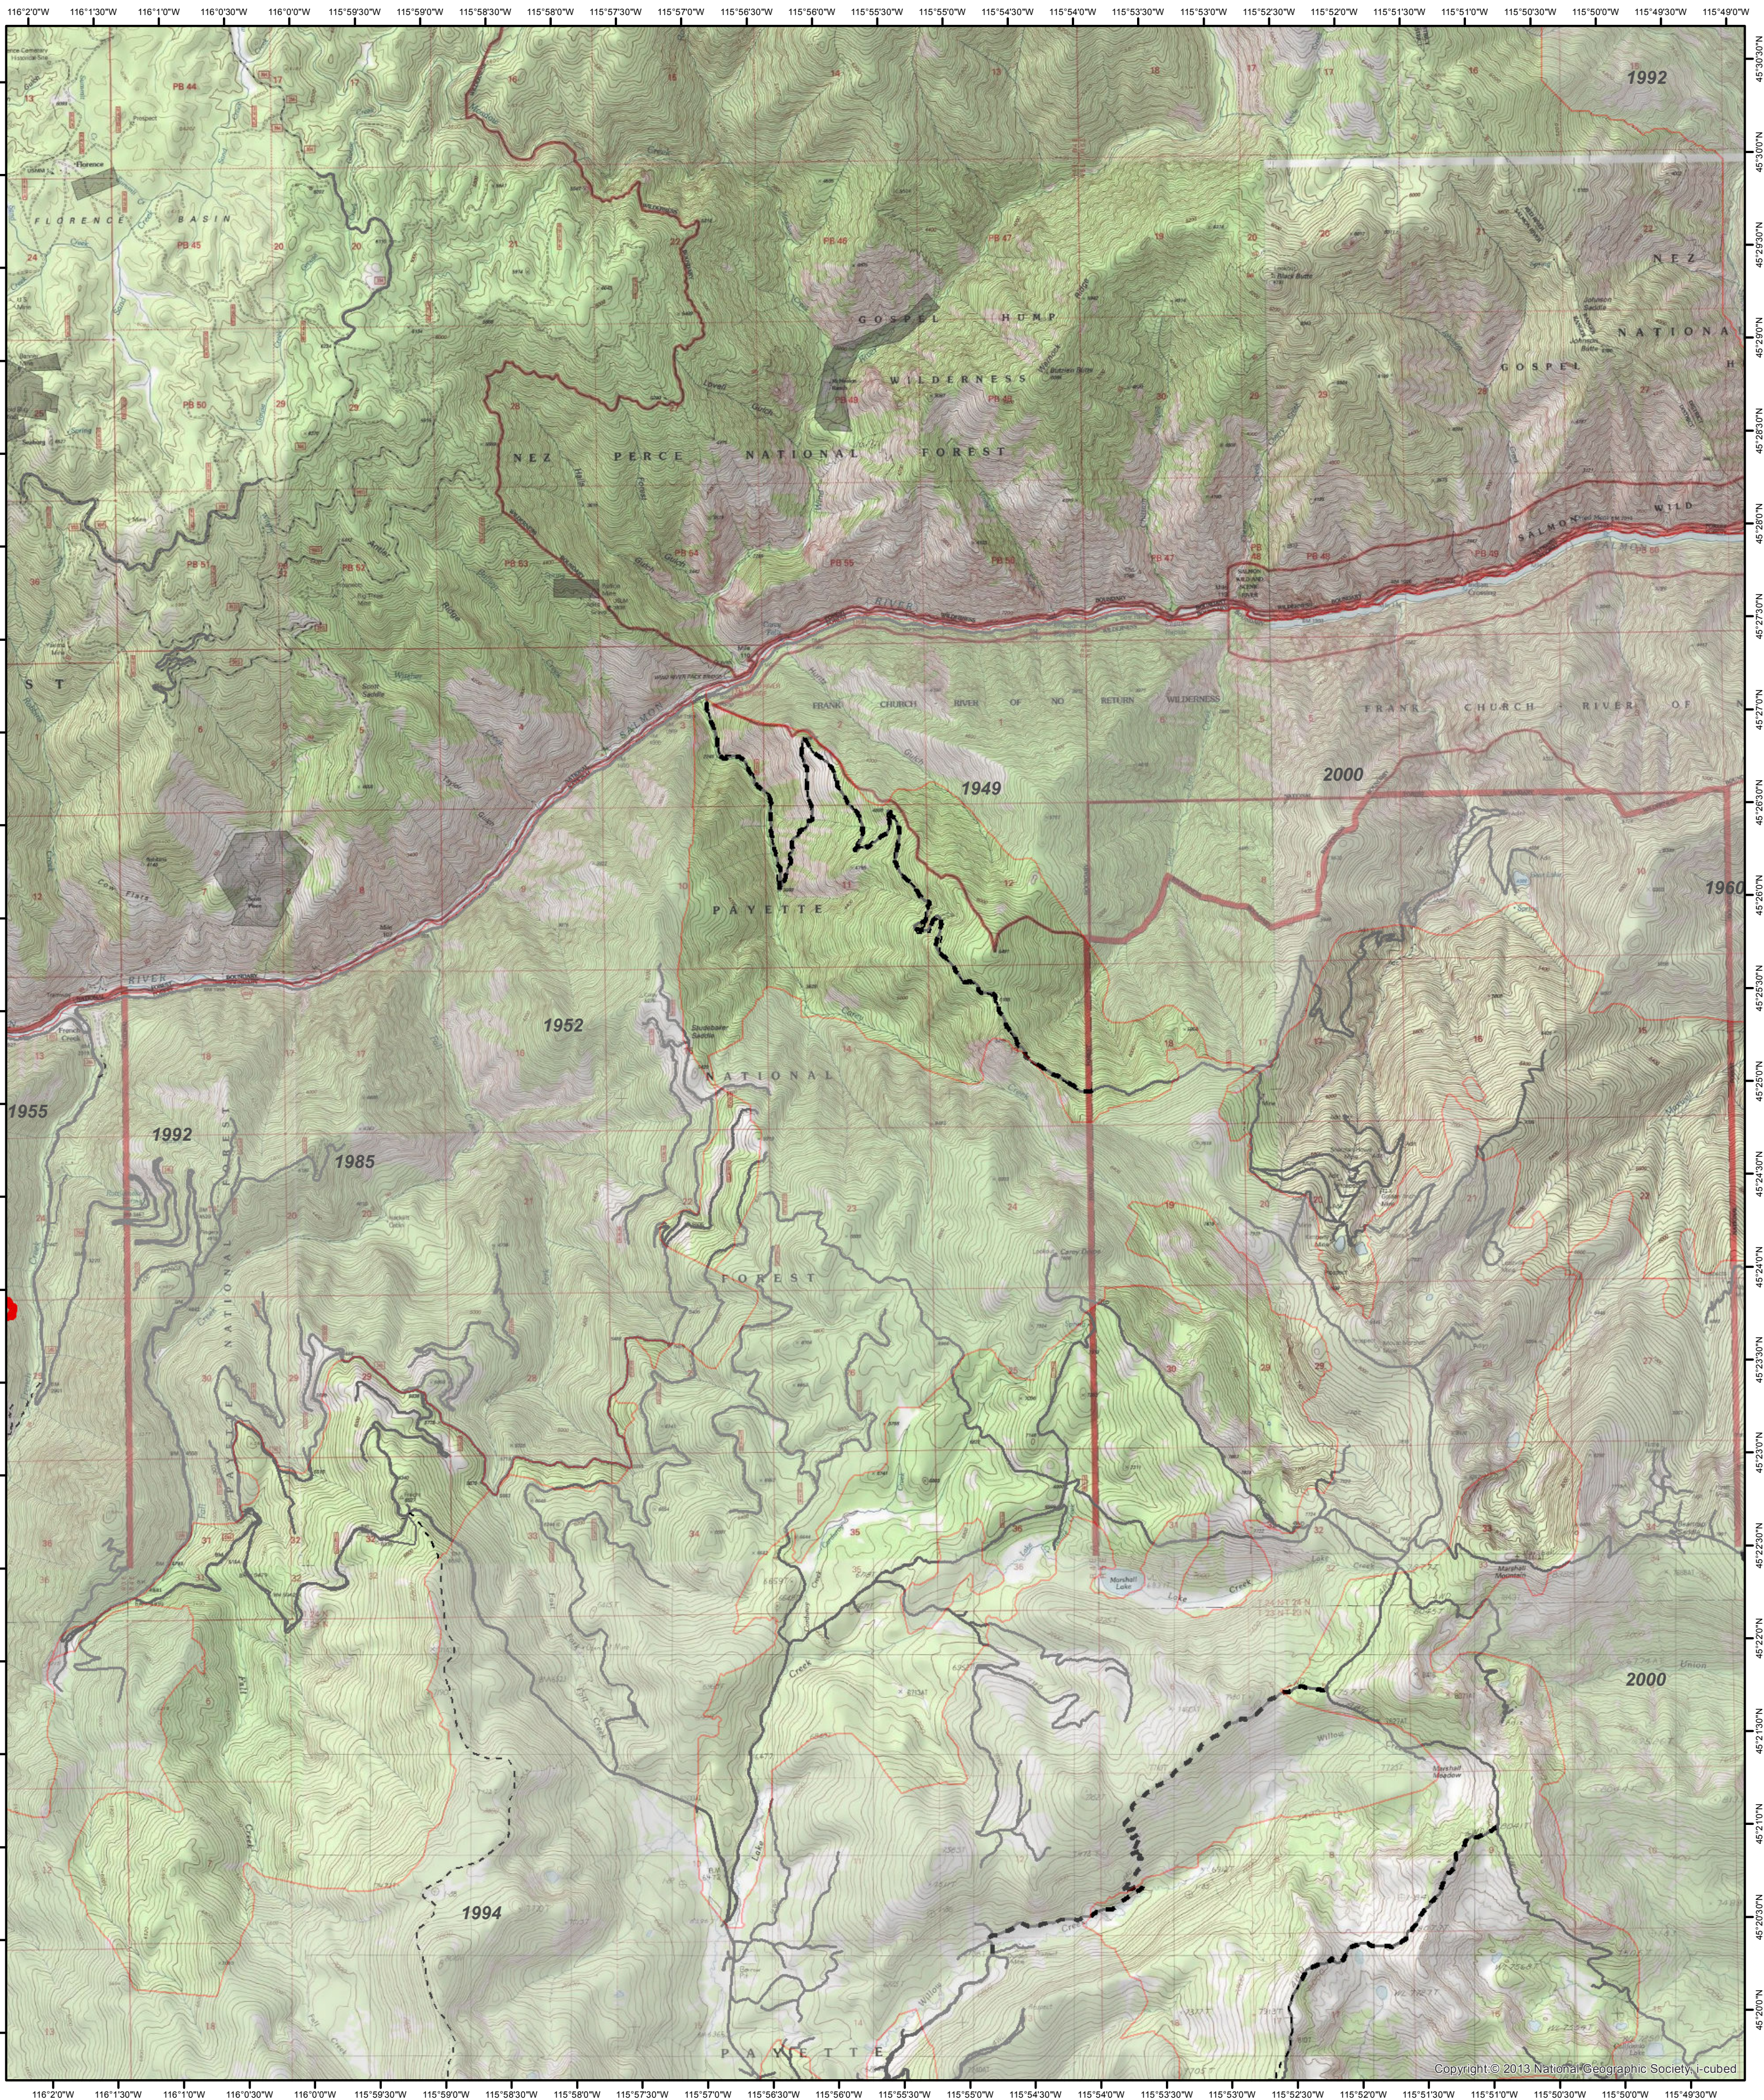

Unsound Bridge	Drop Point	Mobile Weather Unit	Uncontrolled Fire Edge	Fire History
Hoist	Helibase	Repeater	Completed Dozer Line	Pre-2000
Lookout	Helispot	Sling Site	Completed Line	2000-Present
Camp	Incident Command Post	Water Source	Hand Line	Fuels Treatment
			Road as Completed Line	Highways
			MilePostsSigns	Roads
				Trail/Primitive/Unknown Road
				ATV Trails