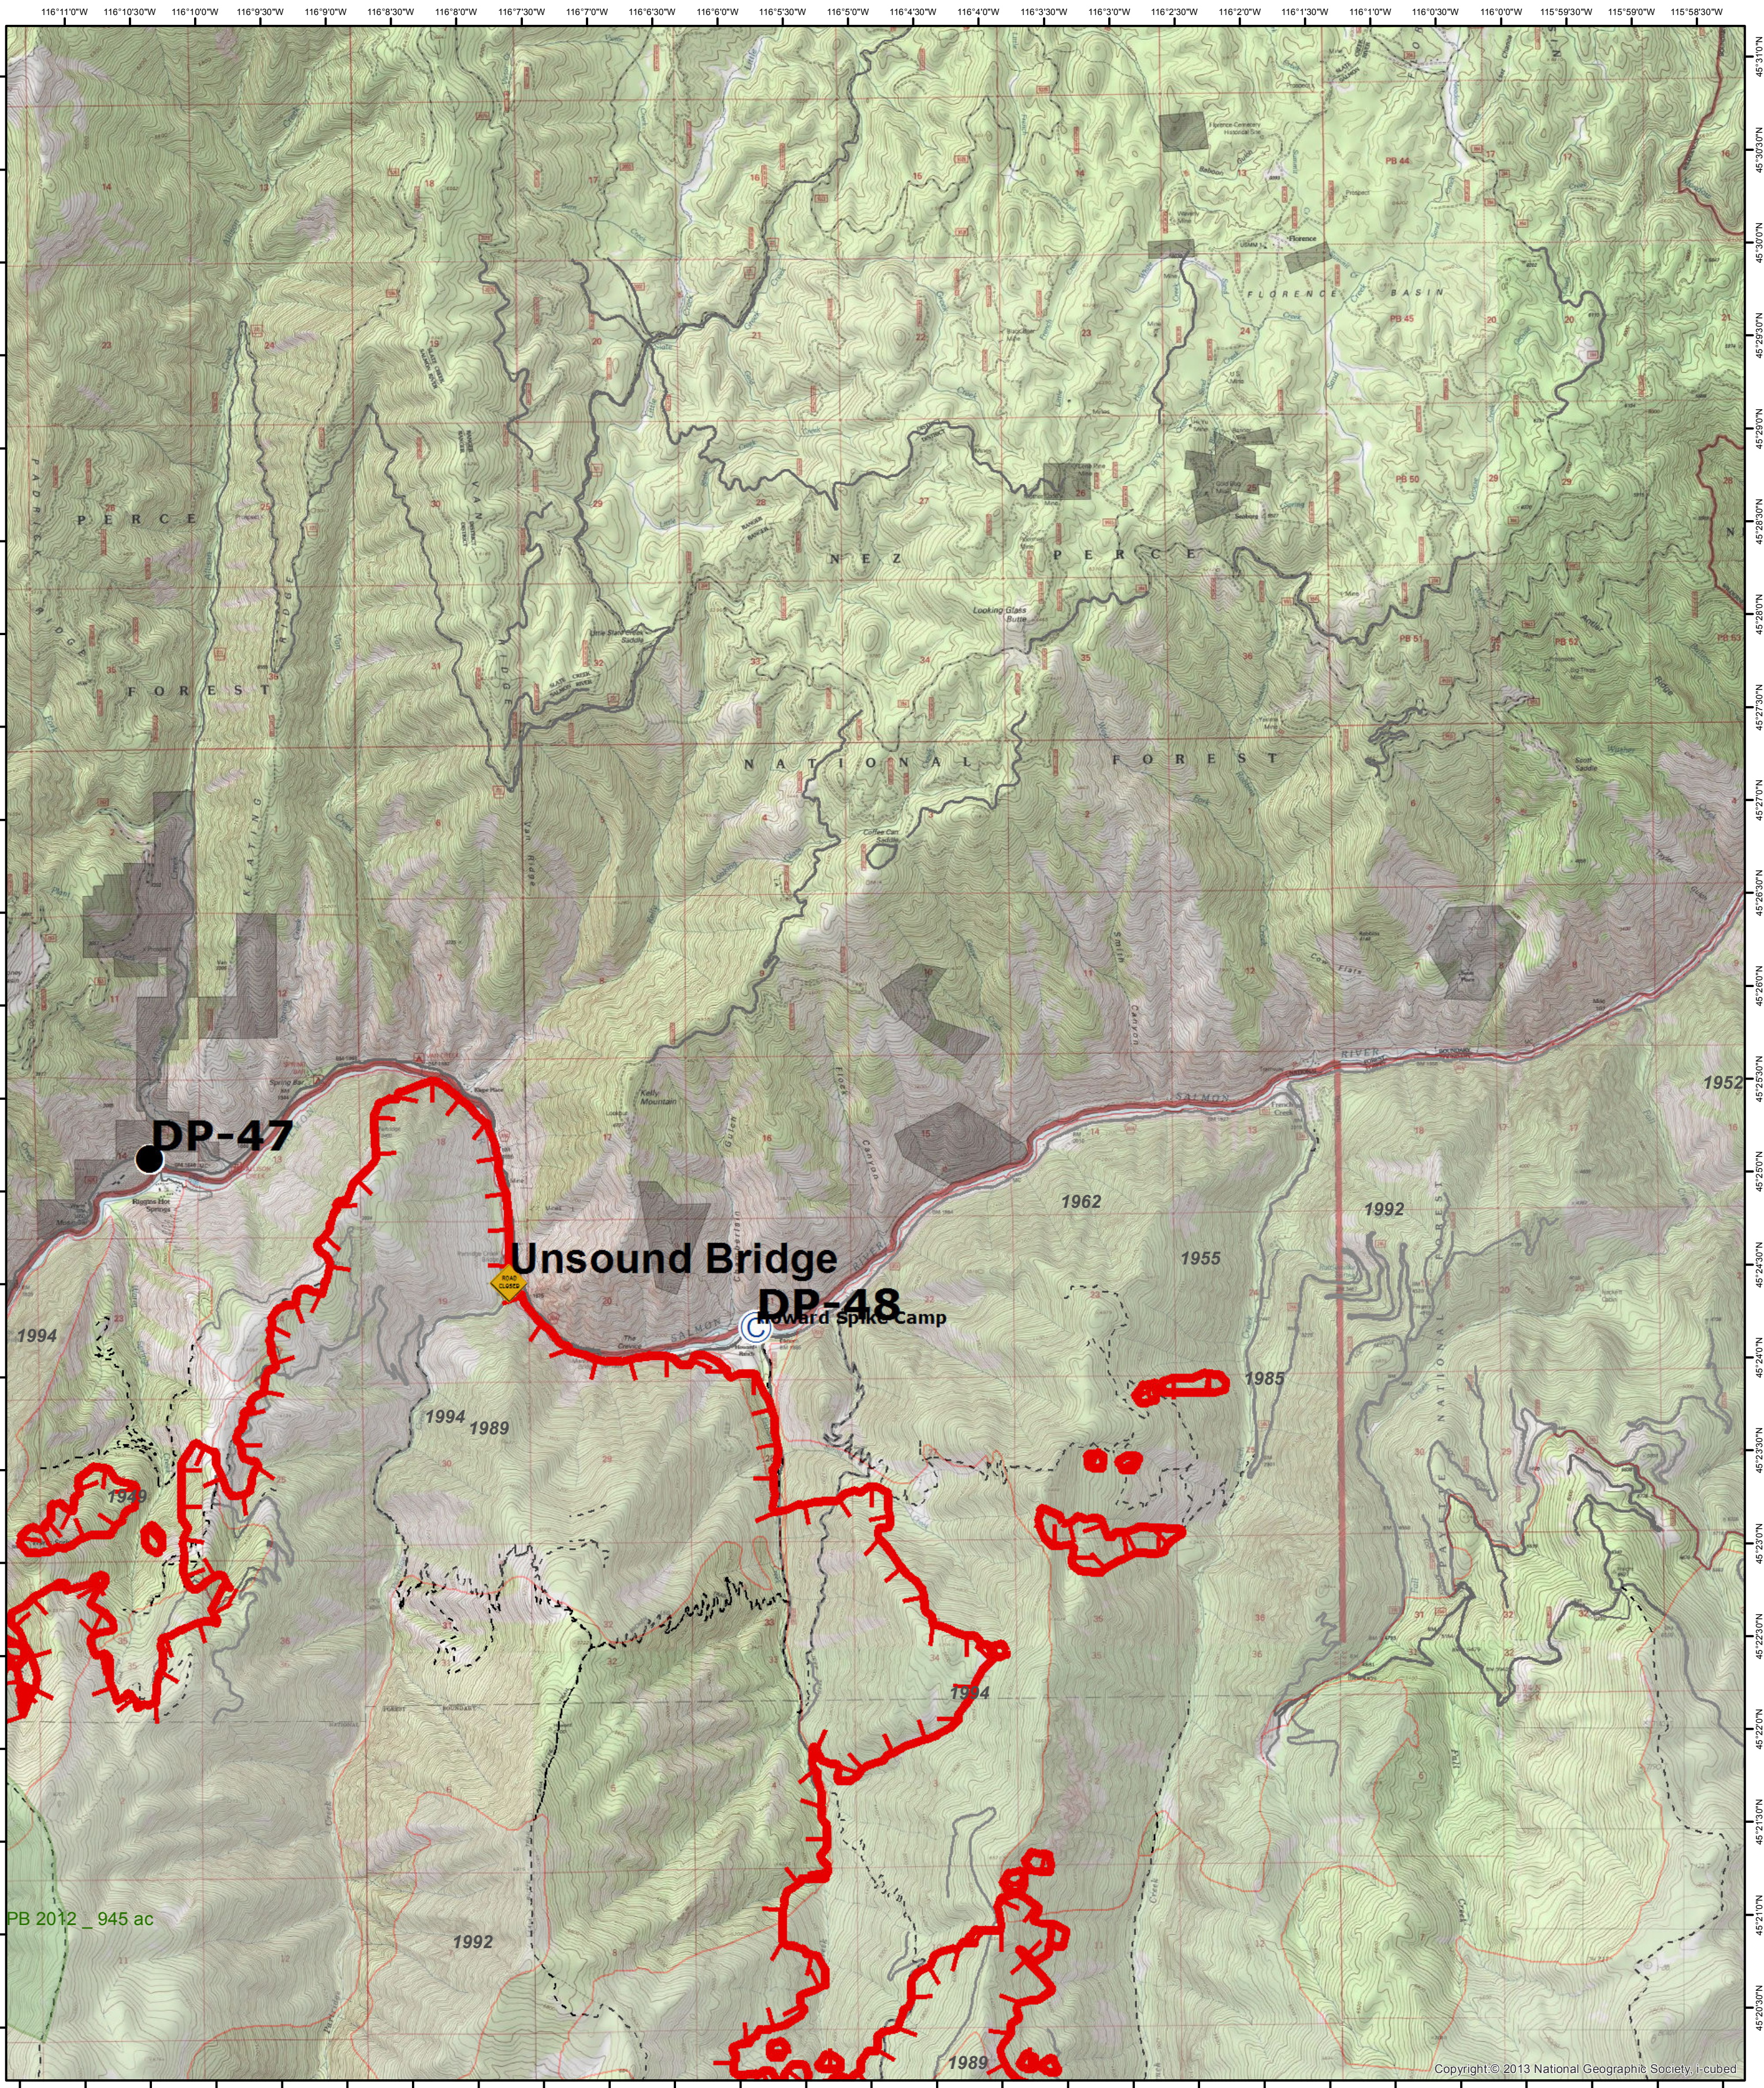

**Tepee Springs Fire**  
**IDPAF-000192**  
**8/29/2015**  
**Tile Name:**  
**Divison C**

Unsound Bridge	Drop Point	Mobile Weather Unit	Uncontrolled Fire Edge	Pre-2000
Hoist	Helibase	Repeater	Completed Dozer Line	2000-Present
Lookout	Helispot	Sling Site	Completed Line	Fuels Treatment
Camp	Incident Command Post	Water Source	Hand Line	Highways
		MilePostsSigns	Road as Completed Line	Roads
			Trail/Primitive/Unknown Road	ATV Trails

**Tepee Springs Fire**  
**IDPAF-000192**  
**8/29/2015**  
**Tile Name:**  
**Divison D -West**

Unsound Bridge	Drop Point	Mobile Weather Unit	Uncontrolled Fire Edge	<b>Fire History</b>
Hoist	Helibase	Repeater	Completed Dozer Line	Pre-2000
Lookout	Helispot	Sling Site	Completed Line	2000-Present
Camp	Incident Command Post	Water Source	Hand Line	Fuels Treatment
			Road as Completed Line	Highways
			MilePostsSigns	Roads
				Trail/Primitive/Unknown Road
				ATV Trails

**Tepee Springs Fire**  
**IDPAF-000192**  
**8/29/2015**  
**Tile Name:**  
**Divison D - North**

0 0.5 1 2 Miles

- Unsound Bridge
- Drop Point
- Hoist
- Helibase
- Lookout
- Camp
- Helispot
- Incident Command Post

- Mobile Weather Unit
- Repeater
- Sling Site
- Water Source

- Uncontrolled Fire Edge
- Completed Dozer Line
- Completed Line
- Hand Line
- Road as Completed Line
- MilePostsSigns

- Fire History**
- Pre-2000
  - 2000-Present
  - Fuels Treatment
  - Highways
  - Roads
  - Trail/Primitive/Unknown Road
  - ATV Trails