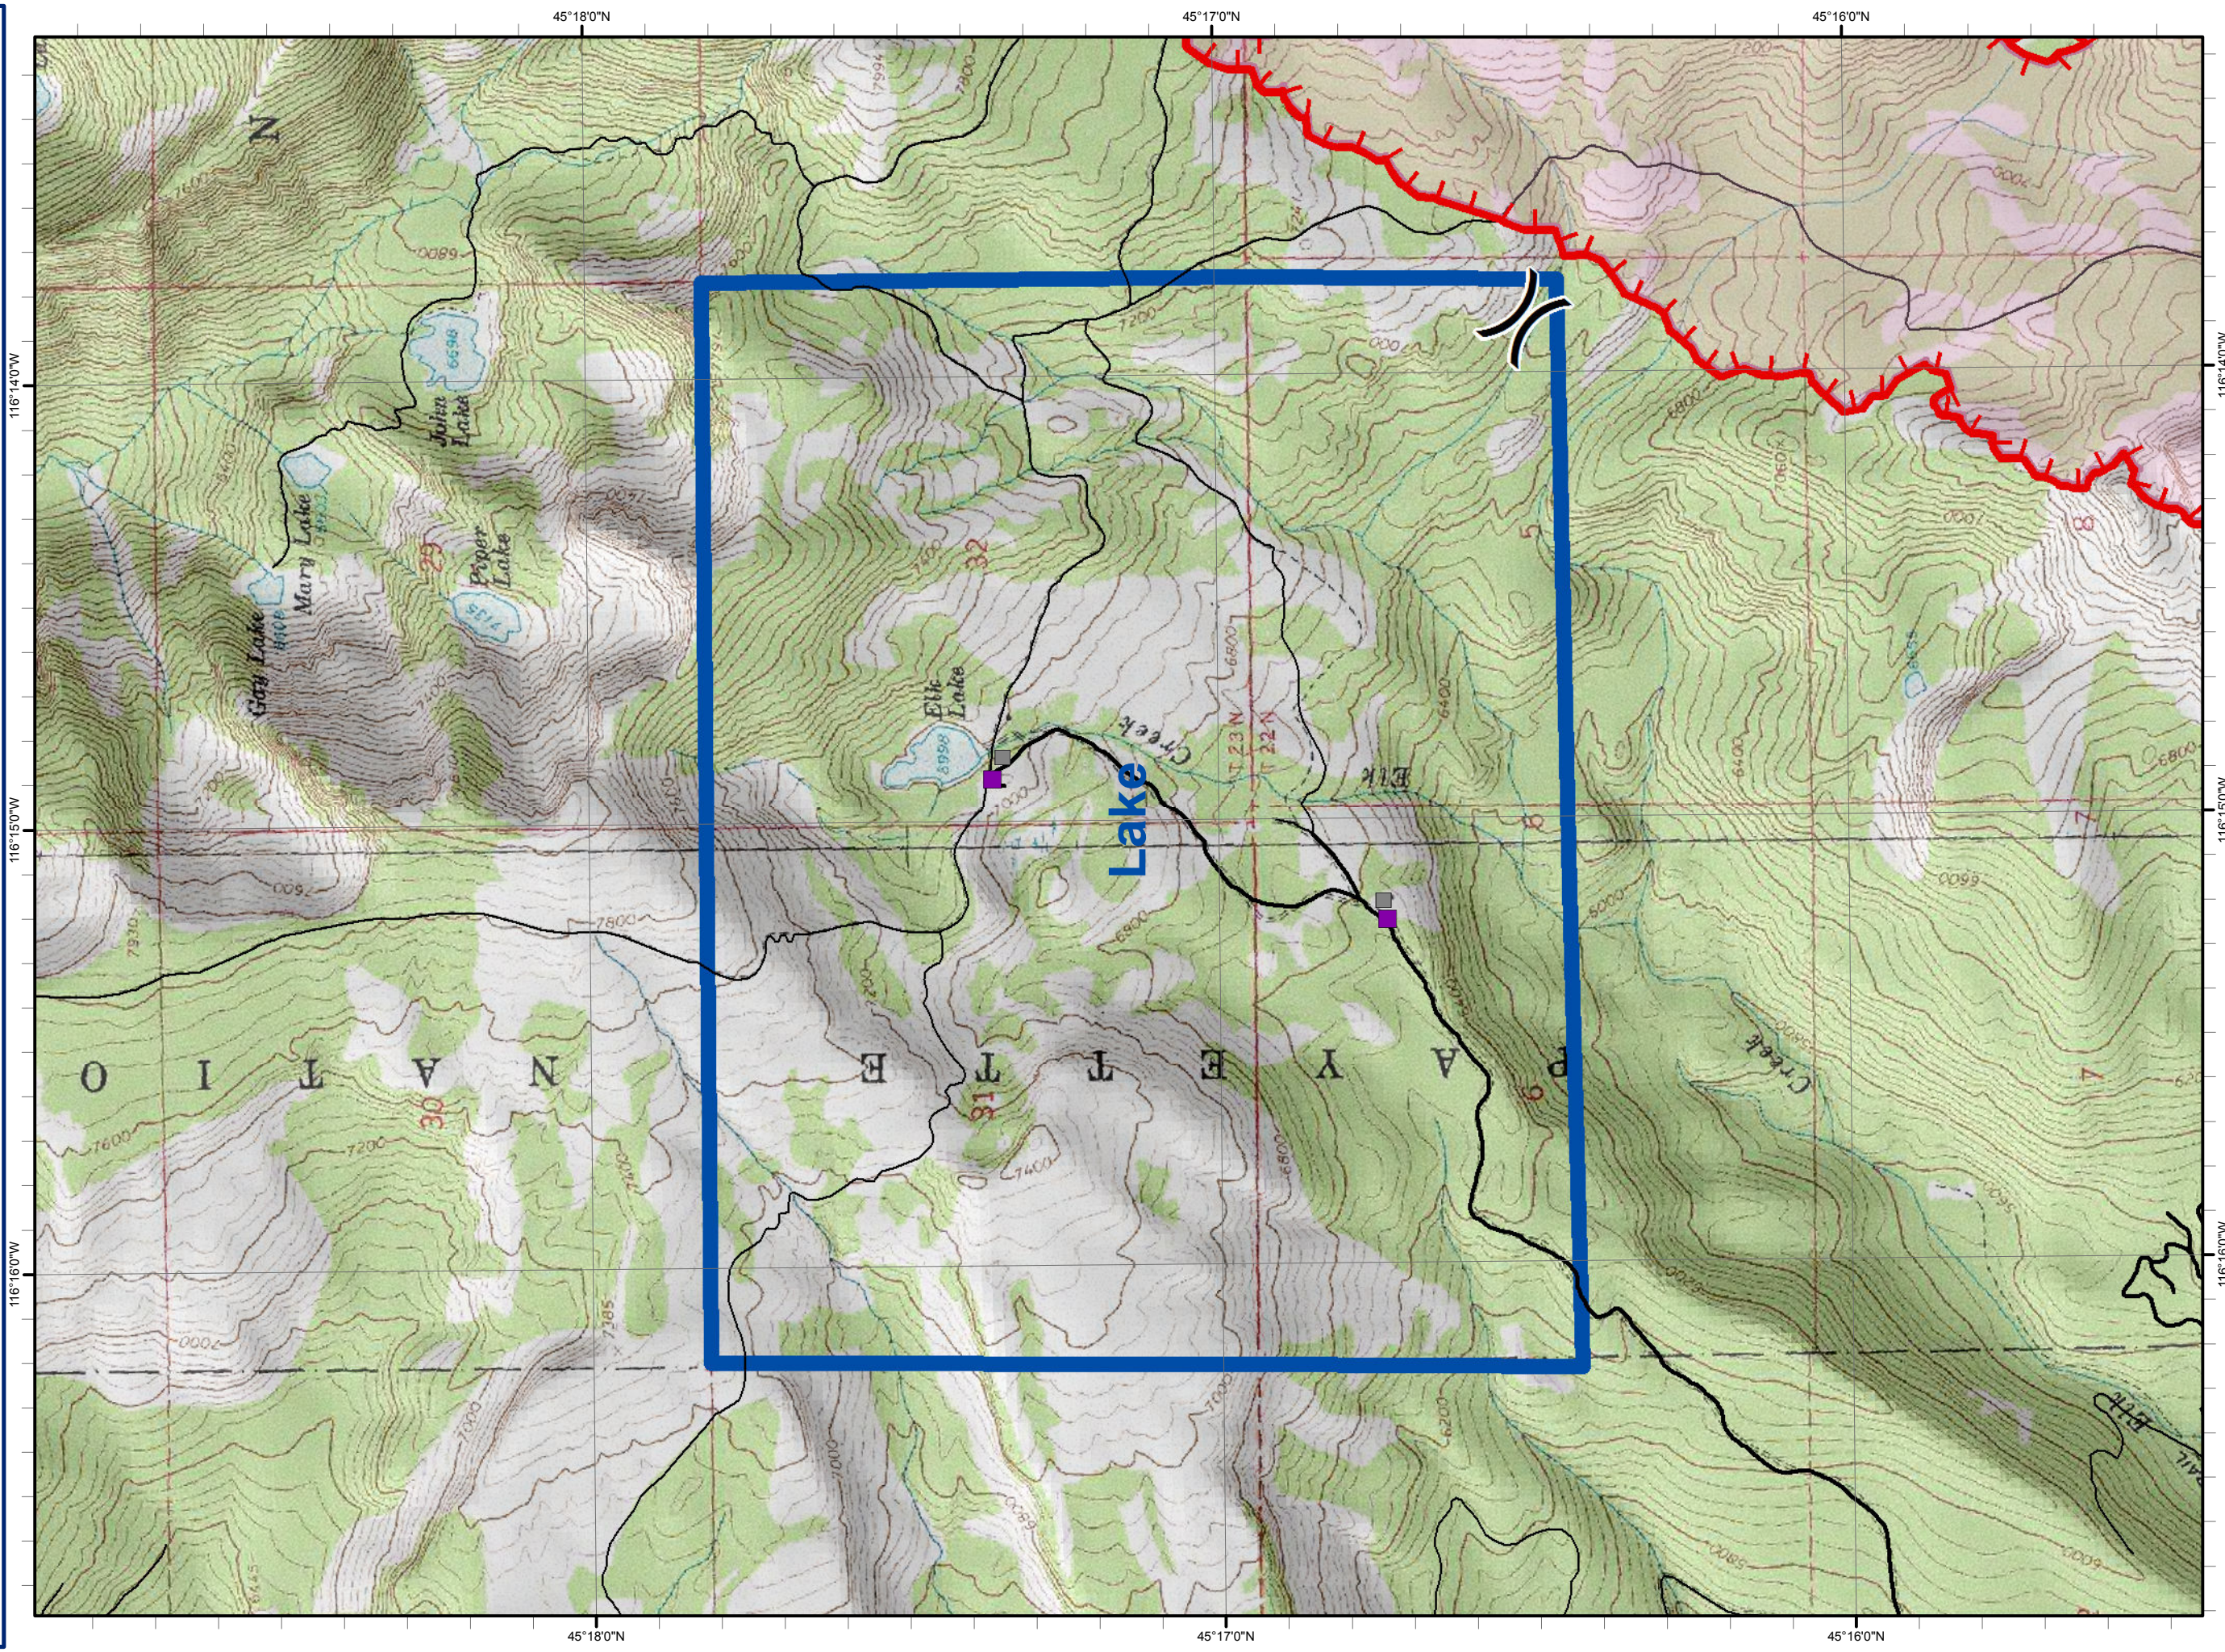

**Tepee Springs Fire**  
**IDPAF-000192**  
**8/29/2015**  
**Page: H03**  
**Structure Zone(s):**  
**Lake**

- Structures (Identified)
- Structures (Red Zone)
- Uncontrolled Fire Edge
- MilePosts/Signs
- StructureZones