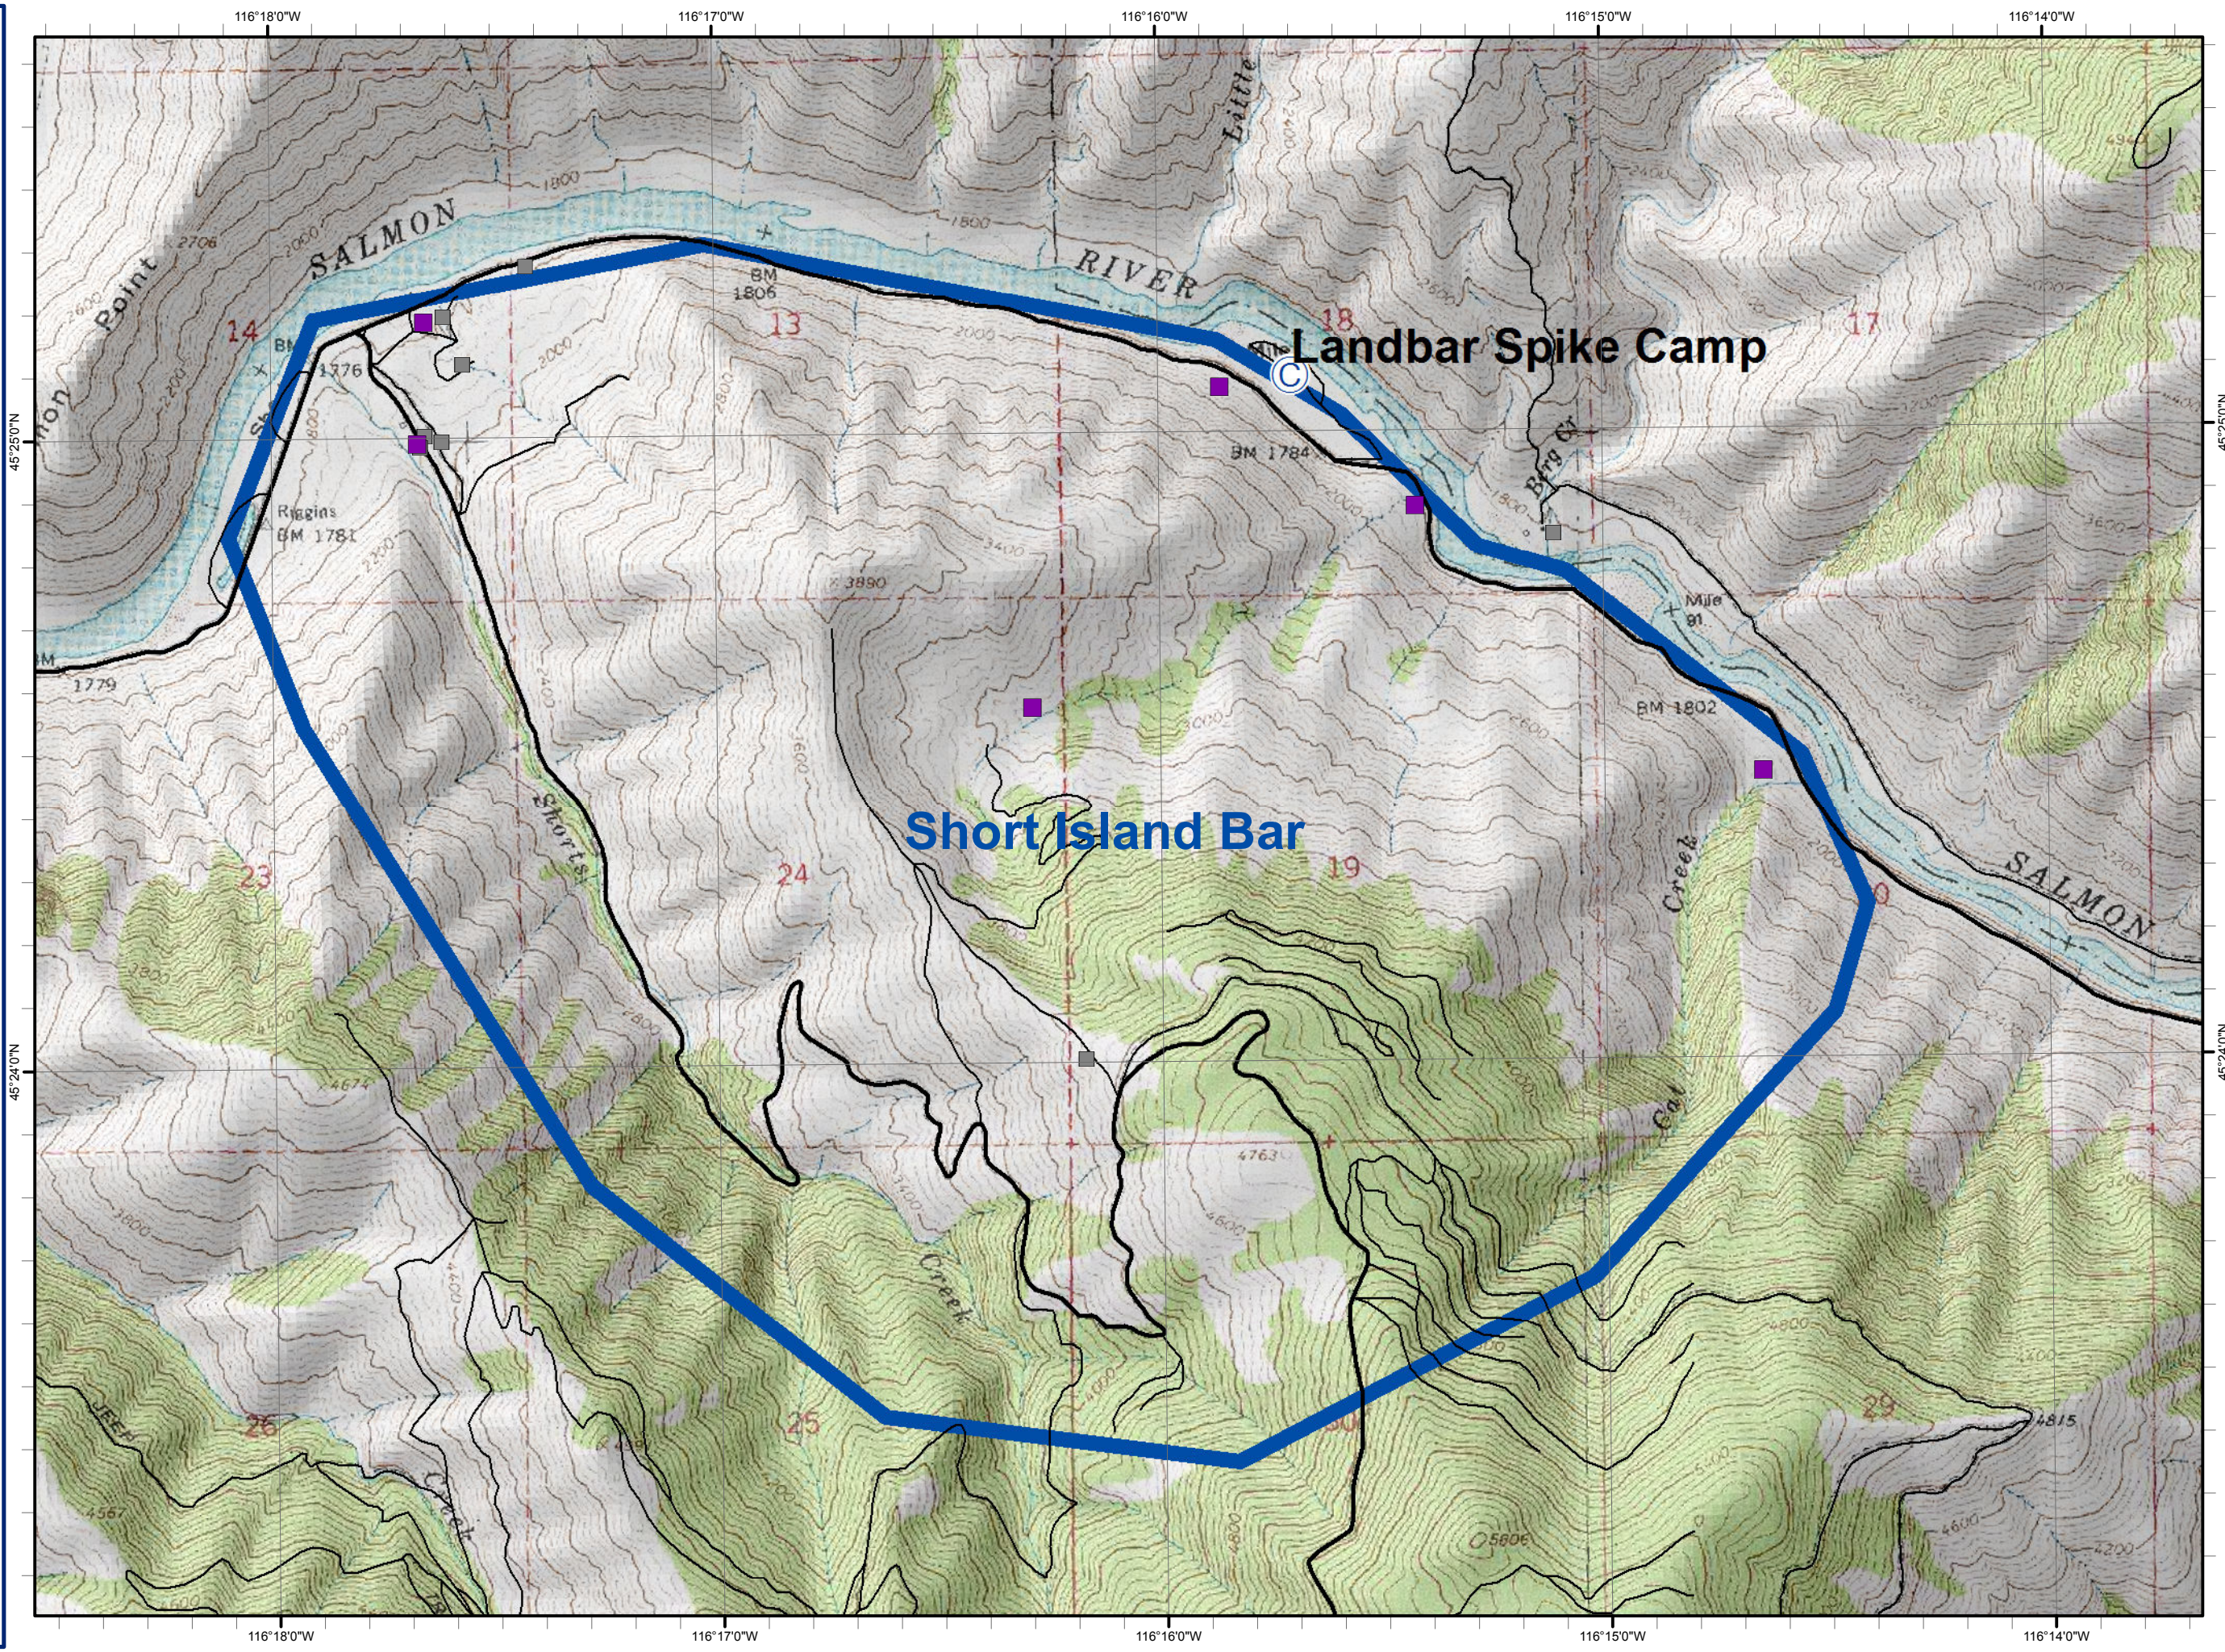

**Tepee Springs Fire**  
**IDPAF-000192**  
**8/29/2015**  
**Page: R04**  
**Structure Zone(s):**  
**Short Island Bar**

- Structures (Identified)
- Structures (Red Zone)
- ⊙ Camp
- ⊙ MilePosts/Signs
- ▭ StructureZones