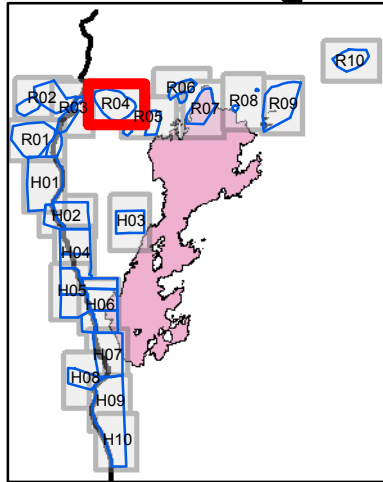

**Tepee Springs Fire**  
**IDPAF-000192**  
**8/29/2015**  
**Page: R04**  
**Structure Zone(s):**  
**Short Island Bar**

- Structures (Identified)
- Structures (Red Zone)
- ⊙ Camp
- ⊙ MilePosts/Signs
- ▭ StructureZones