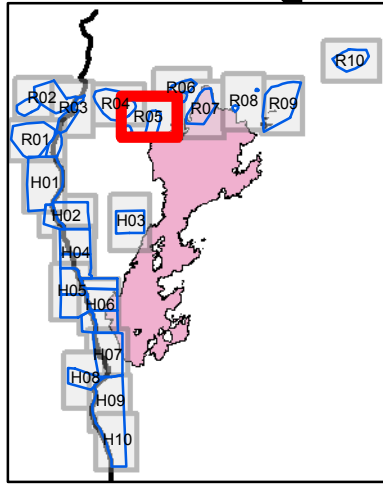

Tepee Springs Fire
IDPAF-000192
8/29/2015
Page: R05
Structure Zone(s):
Dog Town
Salmon-lake Creek

- Structures (Identified)
- Structures (Red Zone)
- Drop Point
- Uncontrolled Fire Edge
- MilePosts/Signs
- StructureZones