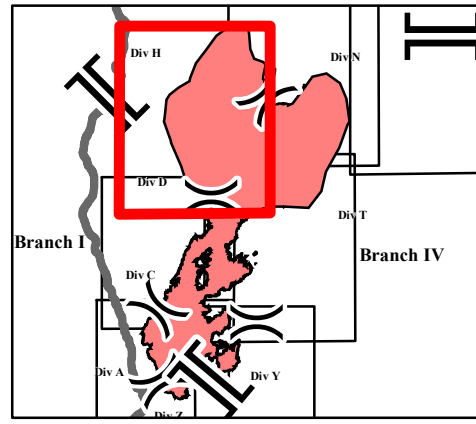

**Tepee Springs Fire**  
**IDPAF-000192**  
**8/30/2015**  
**Tile Name:**  
**Divison H**

- Division Break
- Branch Break
- Unsound Bridge
- Hoist
- Lookout
- Camp
- Drop Point
- Helibase
- Helispot
- Incident Command Post
- Mobile Weather Unit
- Repeater
- Sling Site
- Water Source
- Estimated Perimeter
- Uncontrolled Fire Edge
- Completed Dozer Line
- Completed Line
- H - Hand Line
- R - Road as Completed Line