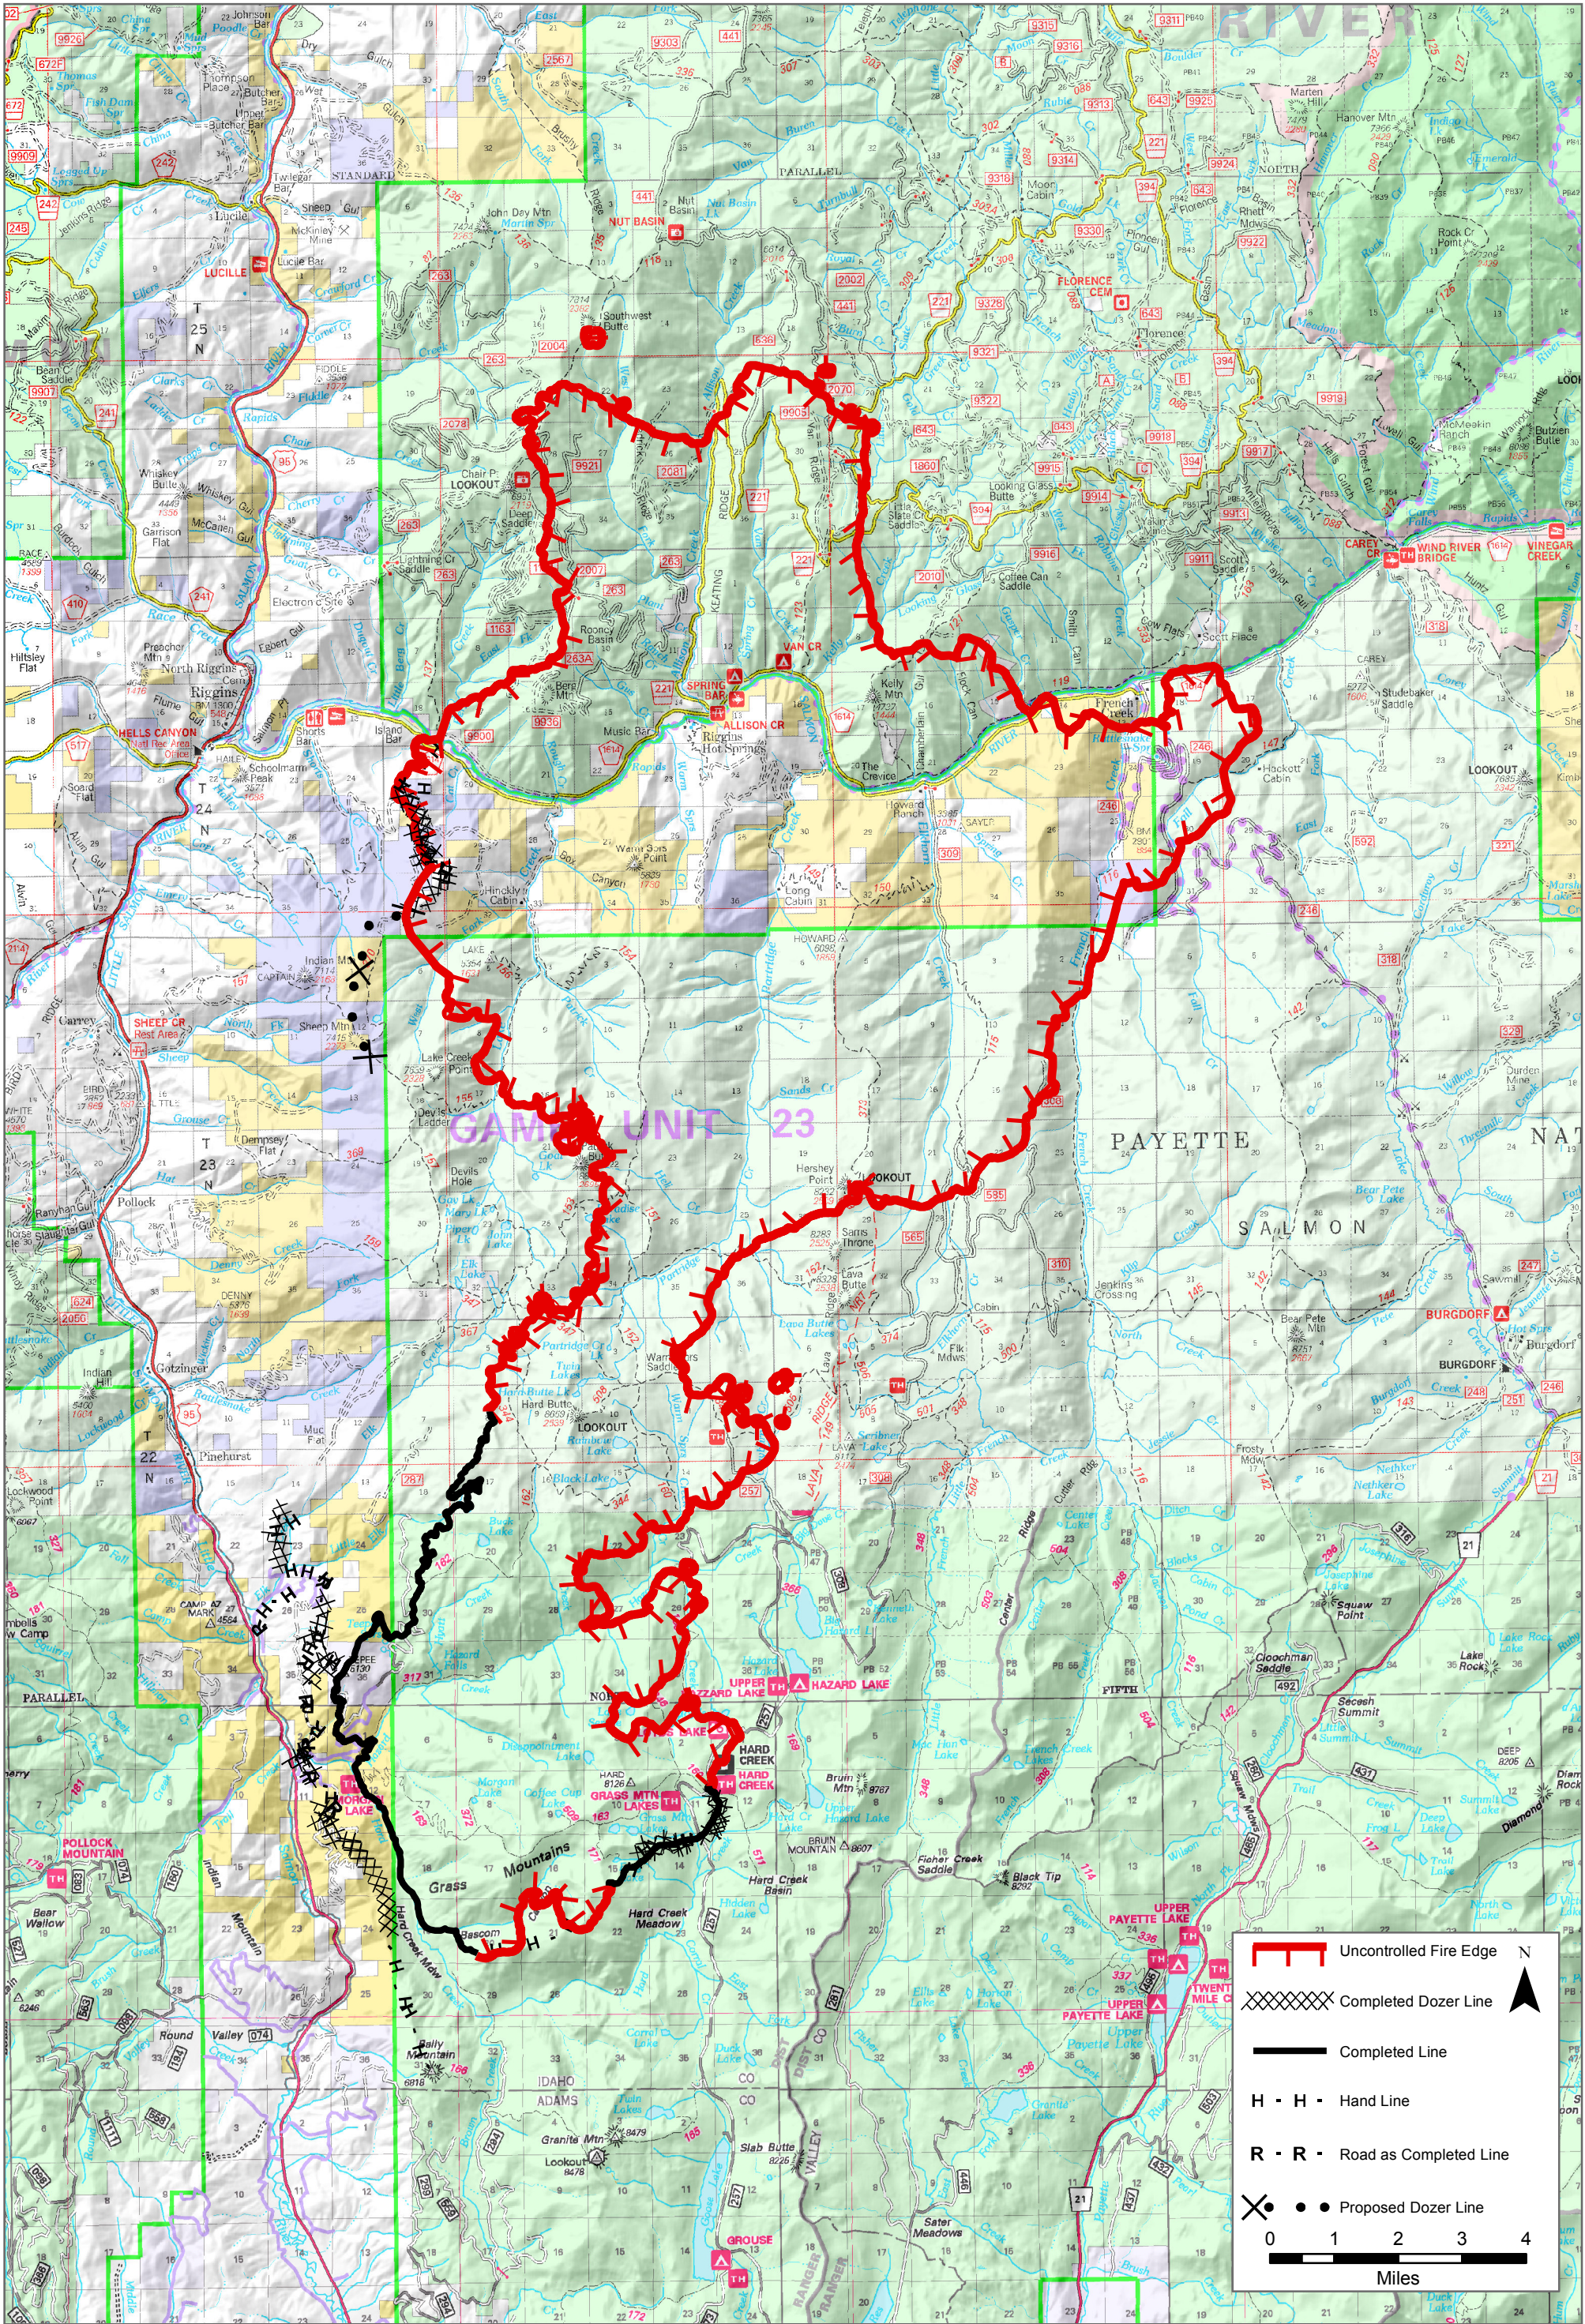

# Public Information

Tepee Springs Fire

ID-PAF-000192

92,061 Acres

09/02/2015 0600hrs

**Legend**

- Uncontrolled Fire Edge
- Completed Dozer Line
- Completed Line
- Hand Line
- Road as Completed Line
- Proposed Dozer Line

0 1 2 3 4  
Miles