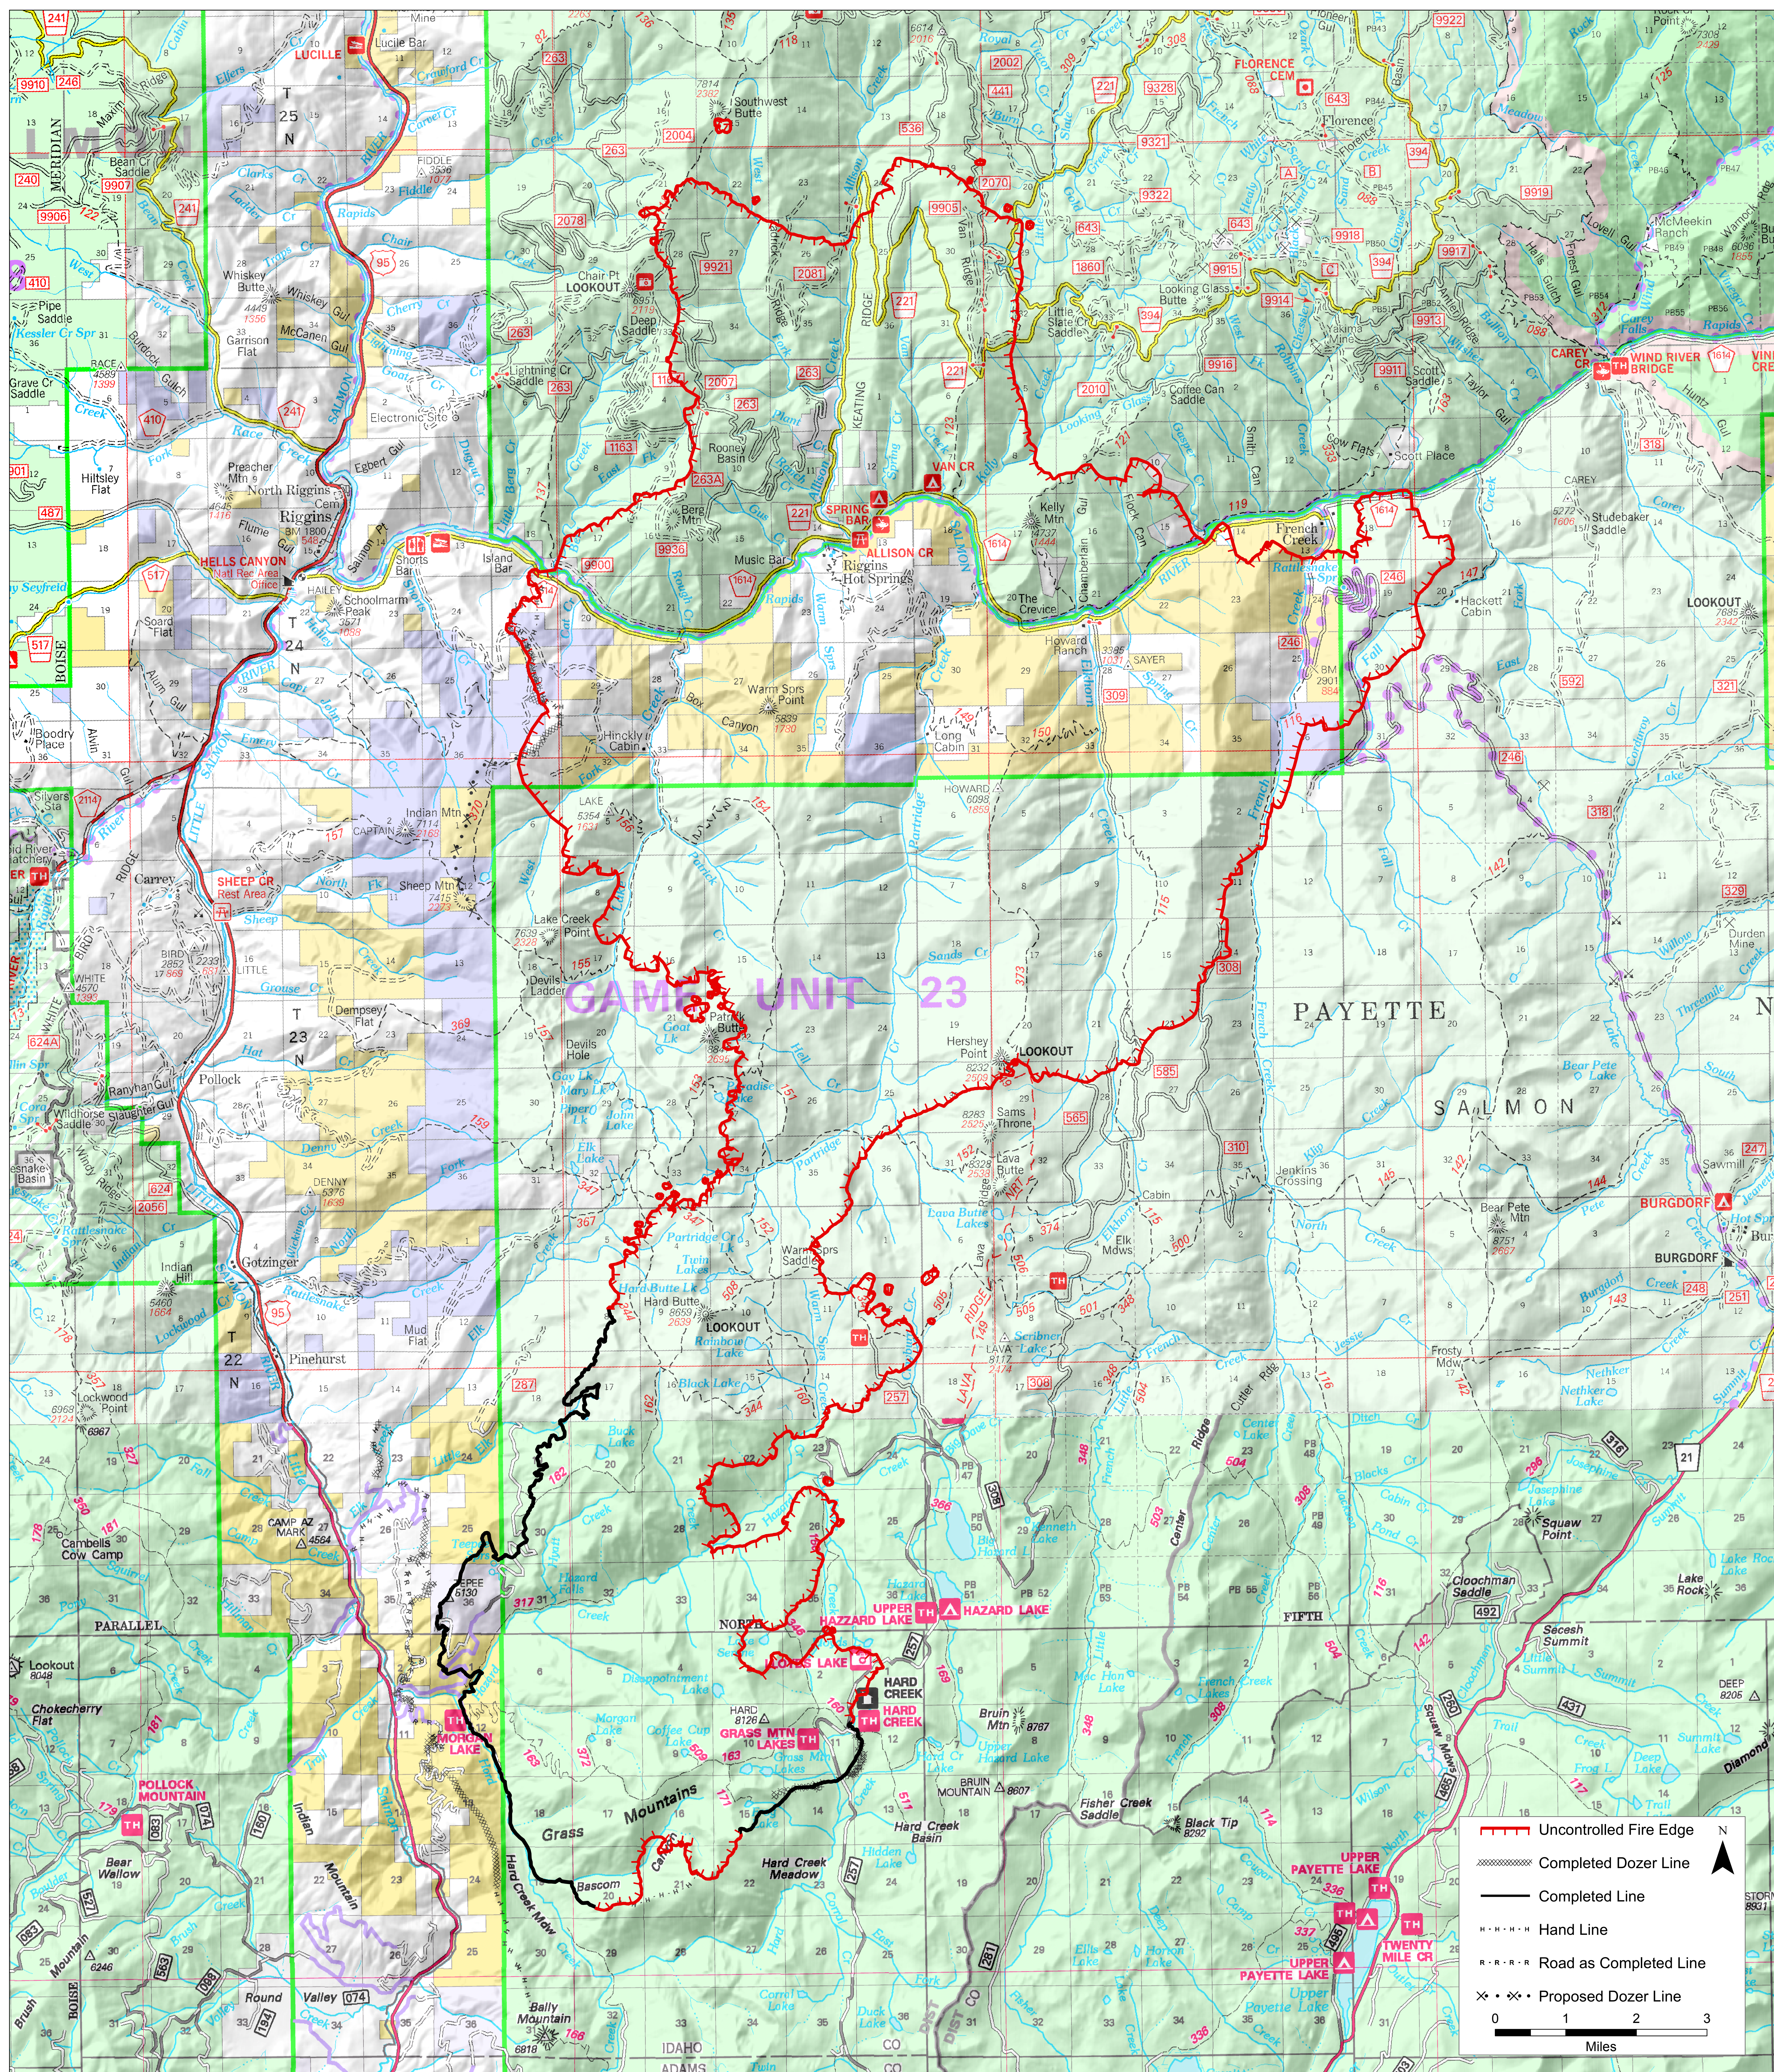

Public Information

Tepee Springs Fire

ID-PAF-000192

92,061 Acres

09/02/2015 0600hrs

Legend

- Uncontrolled Fire Edge
- Completed Dozer Line
- Completed Line
- Hand Line
- Road as Completed Line
- Proposed Dozer Line

0 1 2 3
Miles