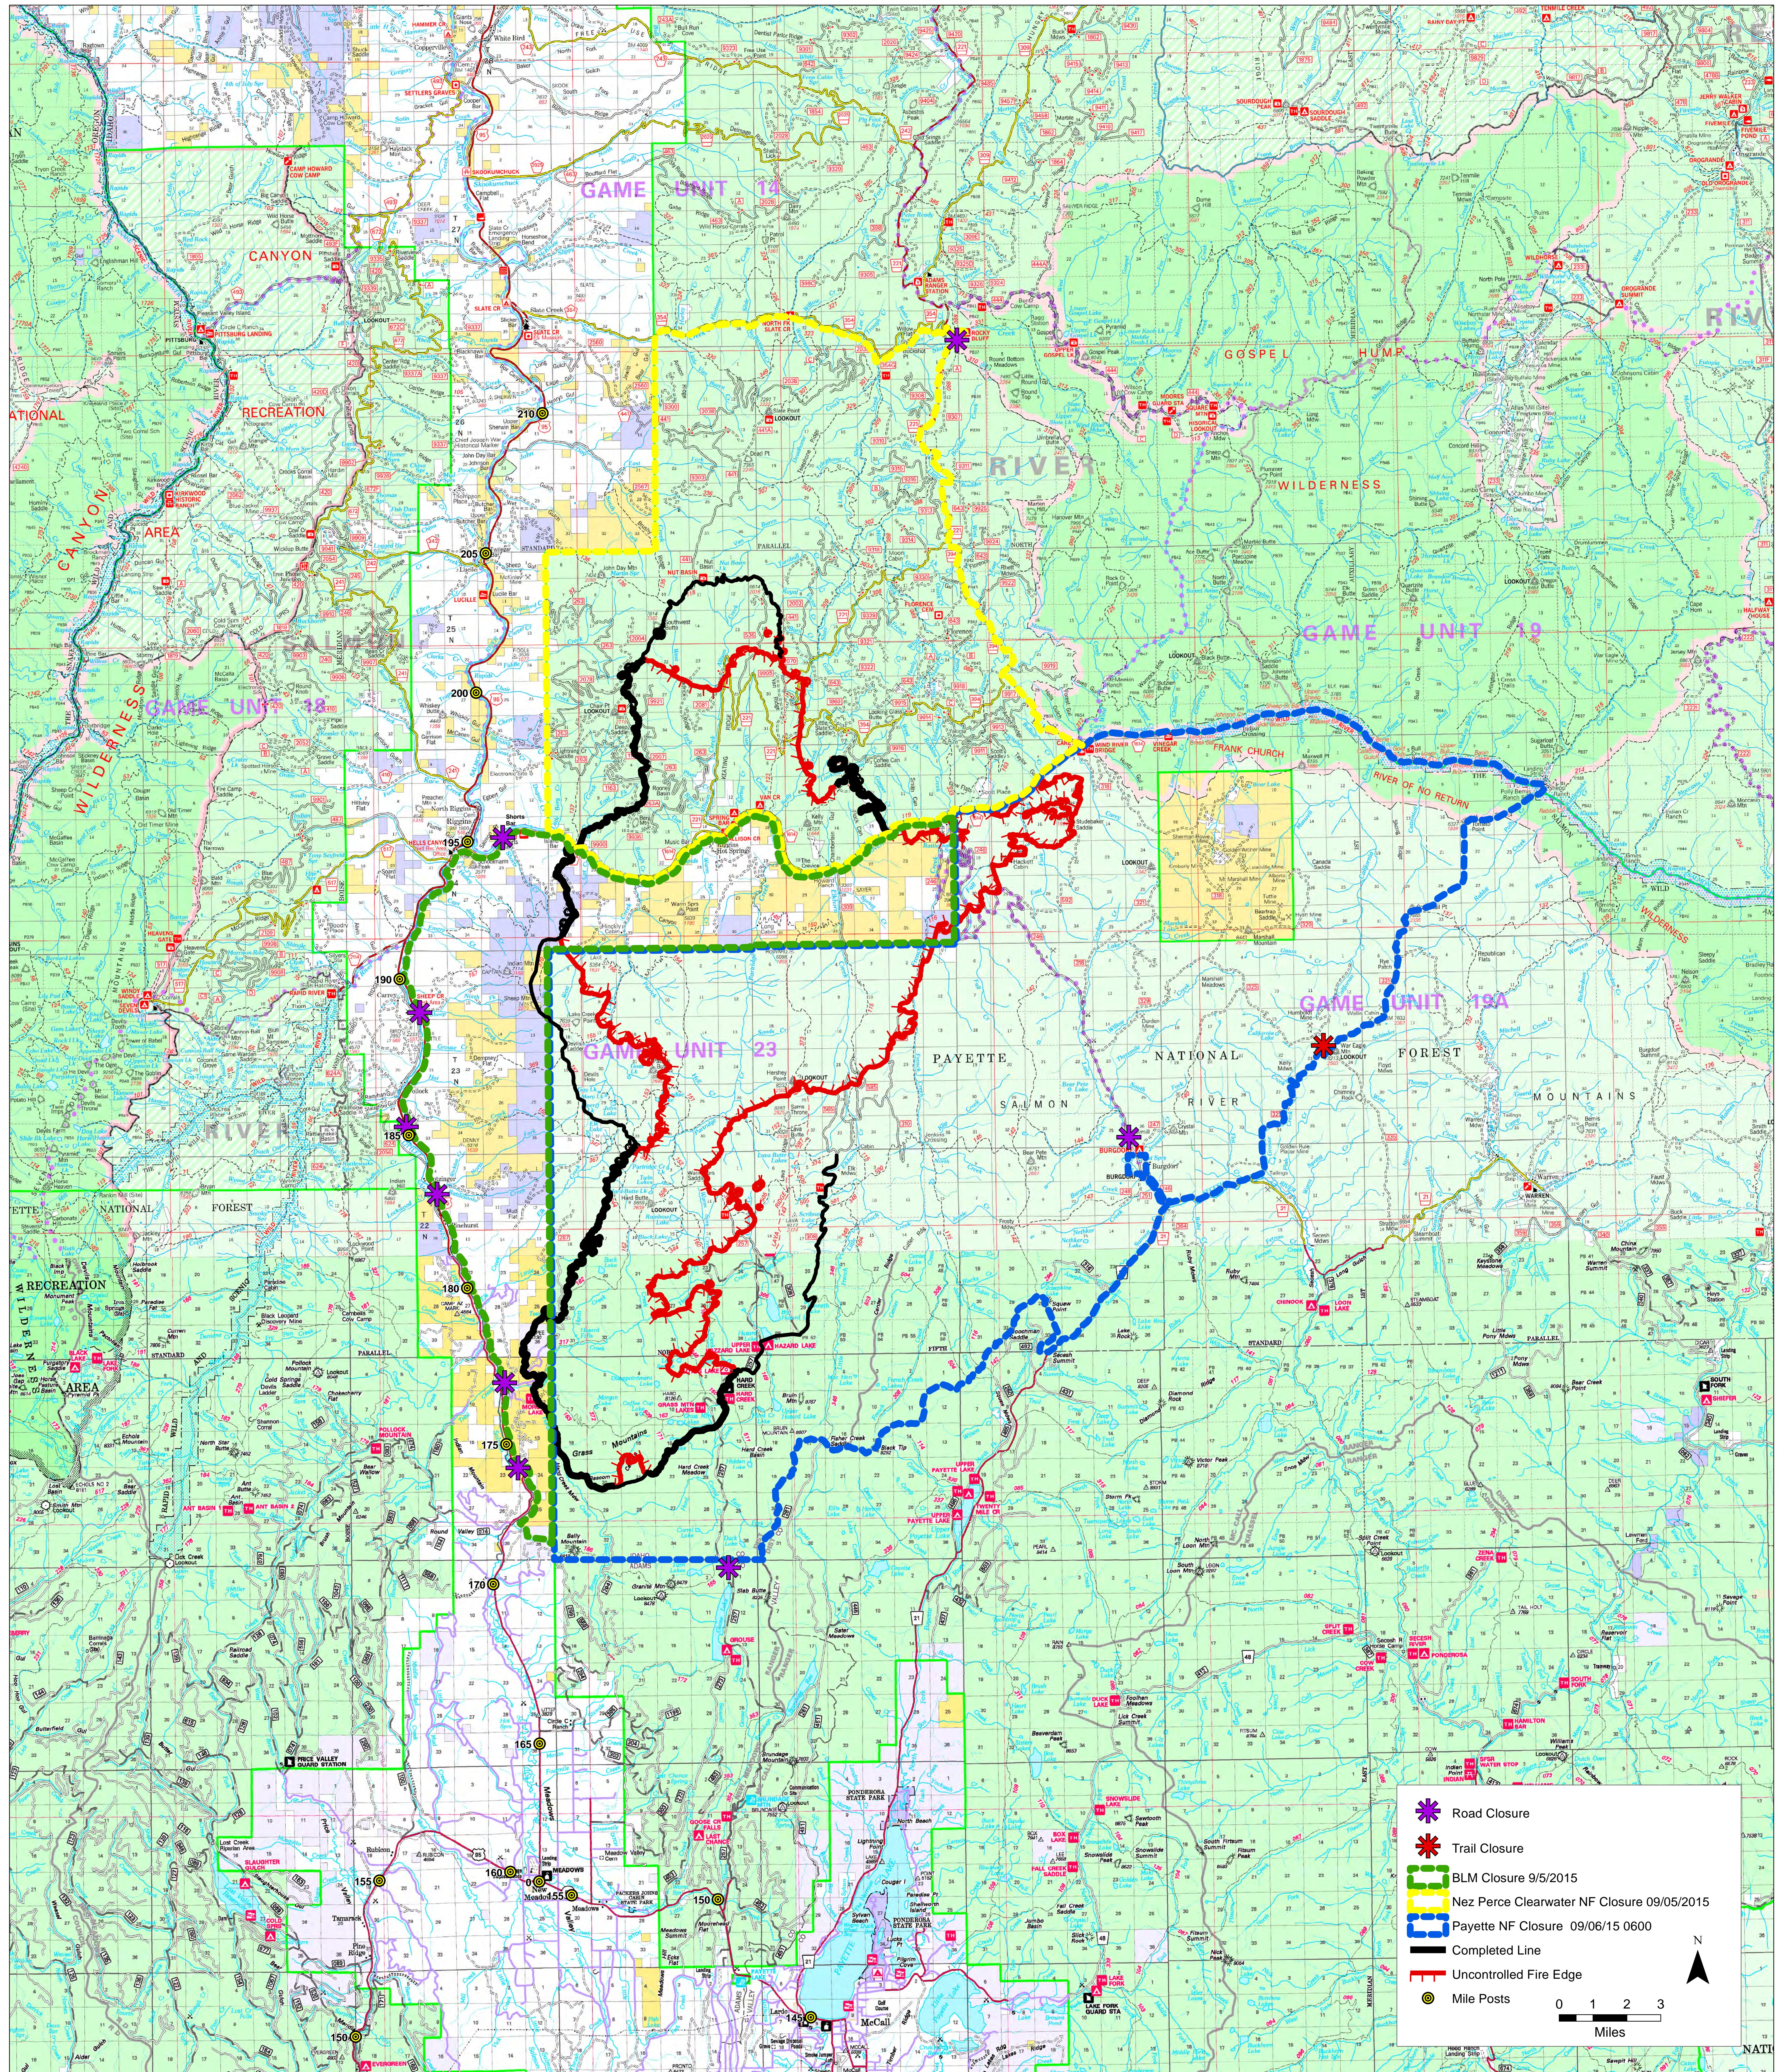

# Public Information - Closures & Road Blocks

Tepee Springs Fire

ID-PAF-000192

95,300 Acres

09/12/2015

- Road Closure
- Trail Closure
- BLM Closure 9/5/2015
- Nez Perce Clearwater NF Closure 09/05/2015
- Payette NF Closure 09/06/15 0600
- Completed Line
- Uncontrolled Fire Edge
- Mile Posts

0 1 2 3  
Miles

N