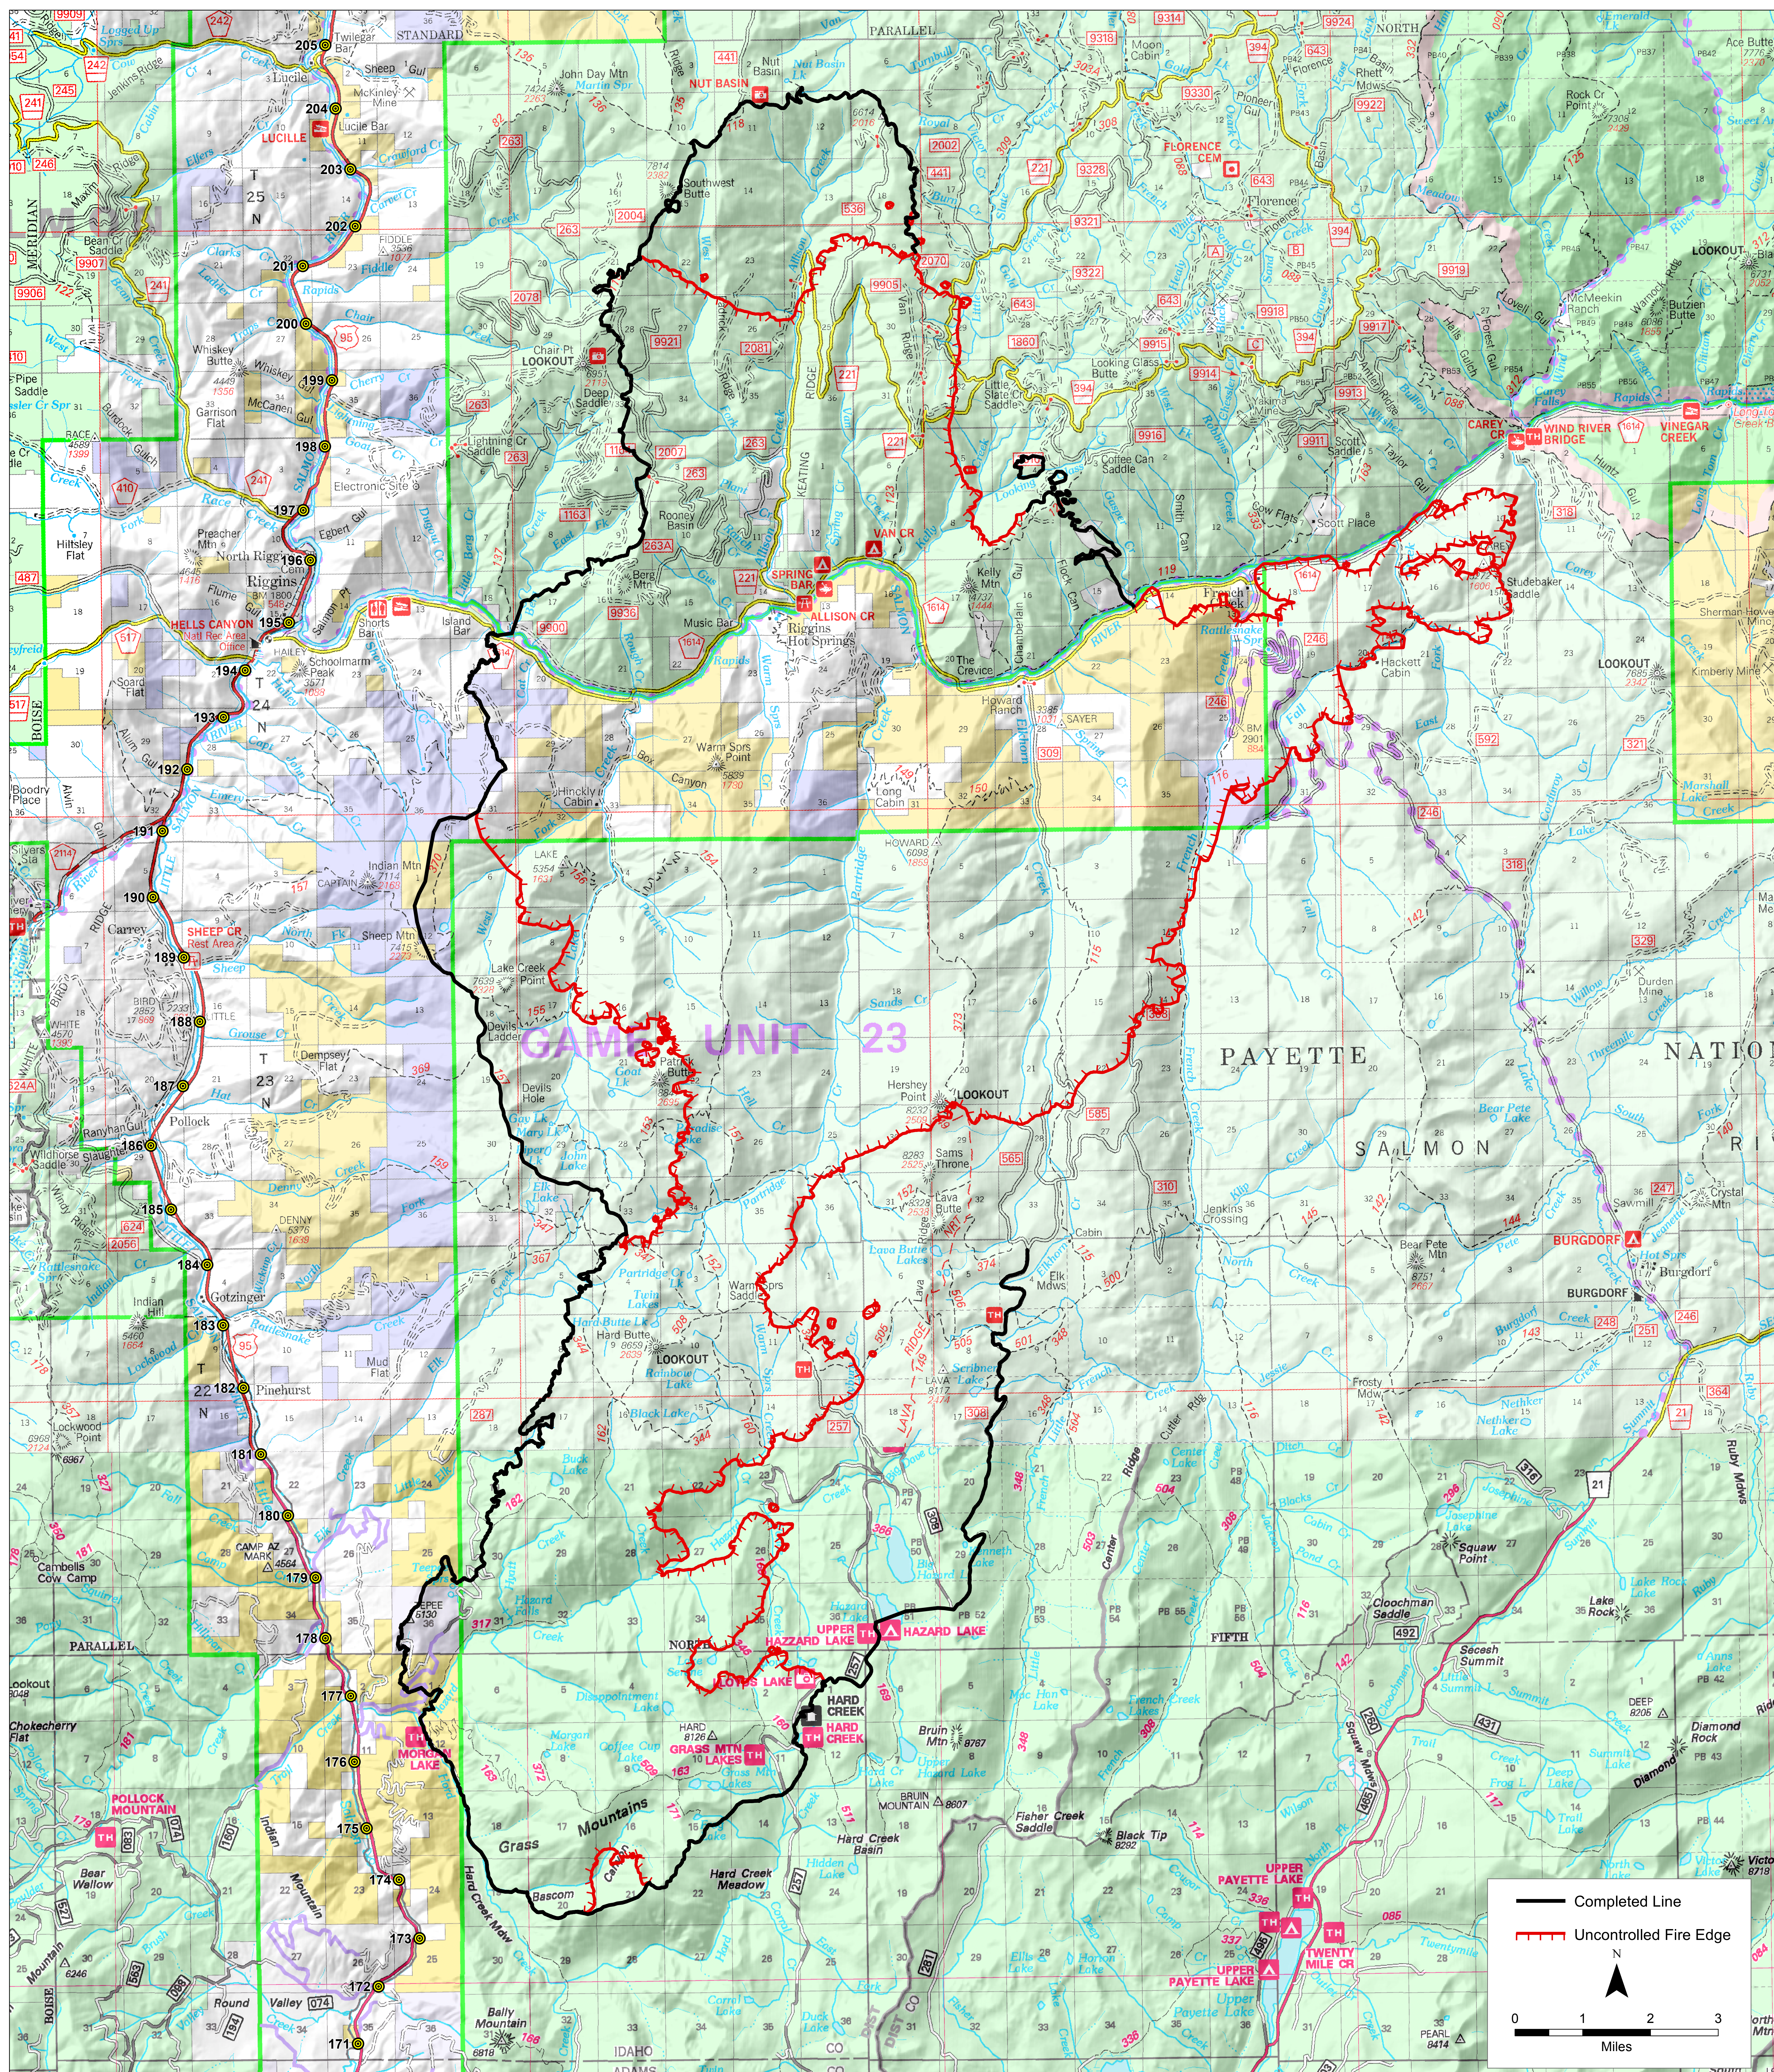

Public Information

Tepee Springs Fire

ID-PAF-000192

95,413 Acres

09/14/2015

— Completed Line
— Uncontrolled Fire Edge

N

0 1 2 3 Miles