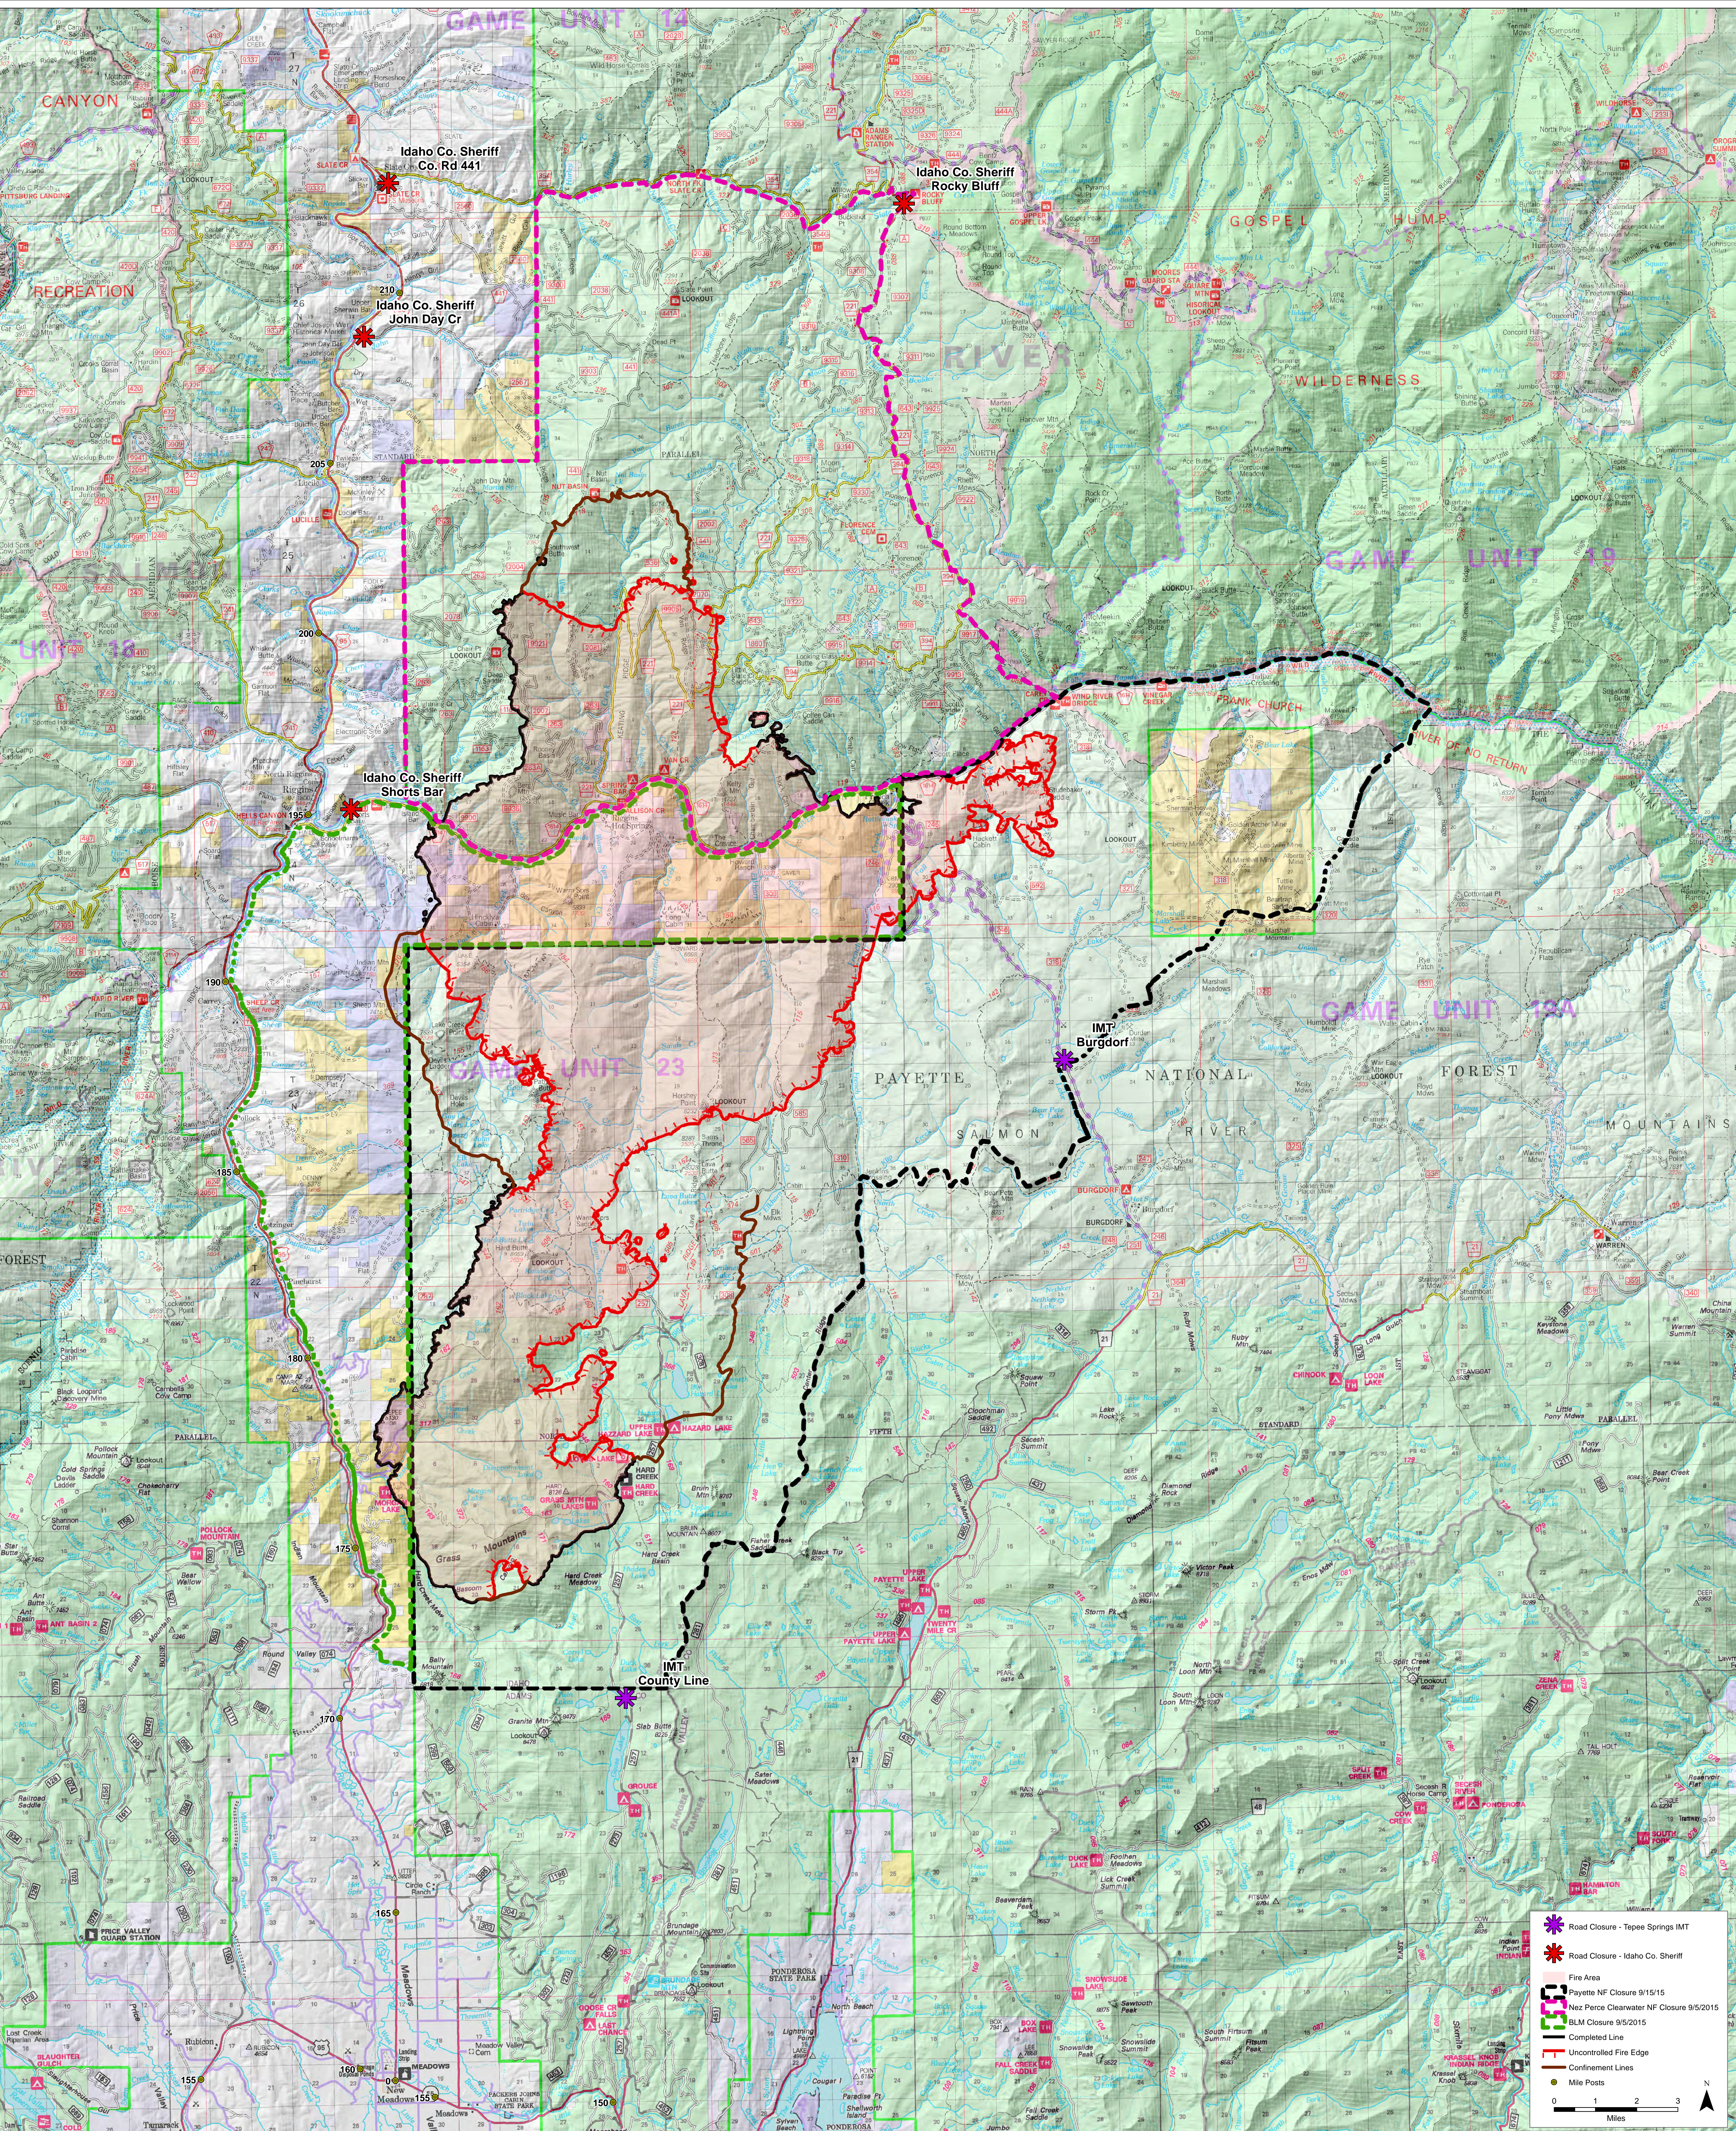

Public Information - Closures & Road Blocks

Tepee Springs Fire

ID-PAF-000192
09/16/2015 95,709 Acres

Legend

- Road Closure - Tepee Springs IMT
- Road Closure - Idaho Co. Sheriff
- Fire Area
- Payette NF Closure 9/15/15
- Nez Perce Clearwater NF Closure 9/5/2015
- BLM Closure 9/5/2015
- Completed Line
- Uncontrolled Fire Edge
- Containment Lines
- Mile Posts

0 1 2 3
Miles