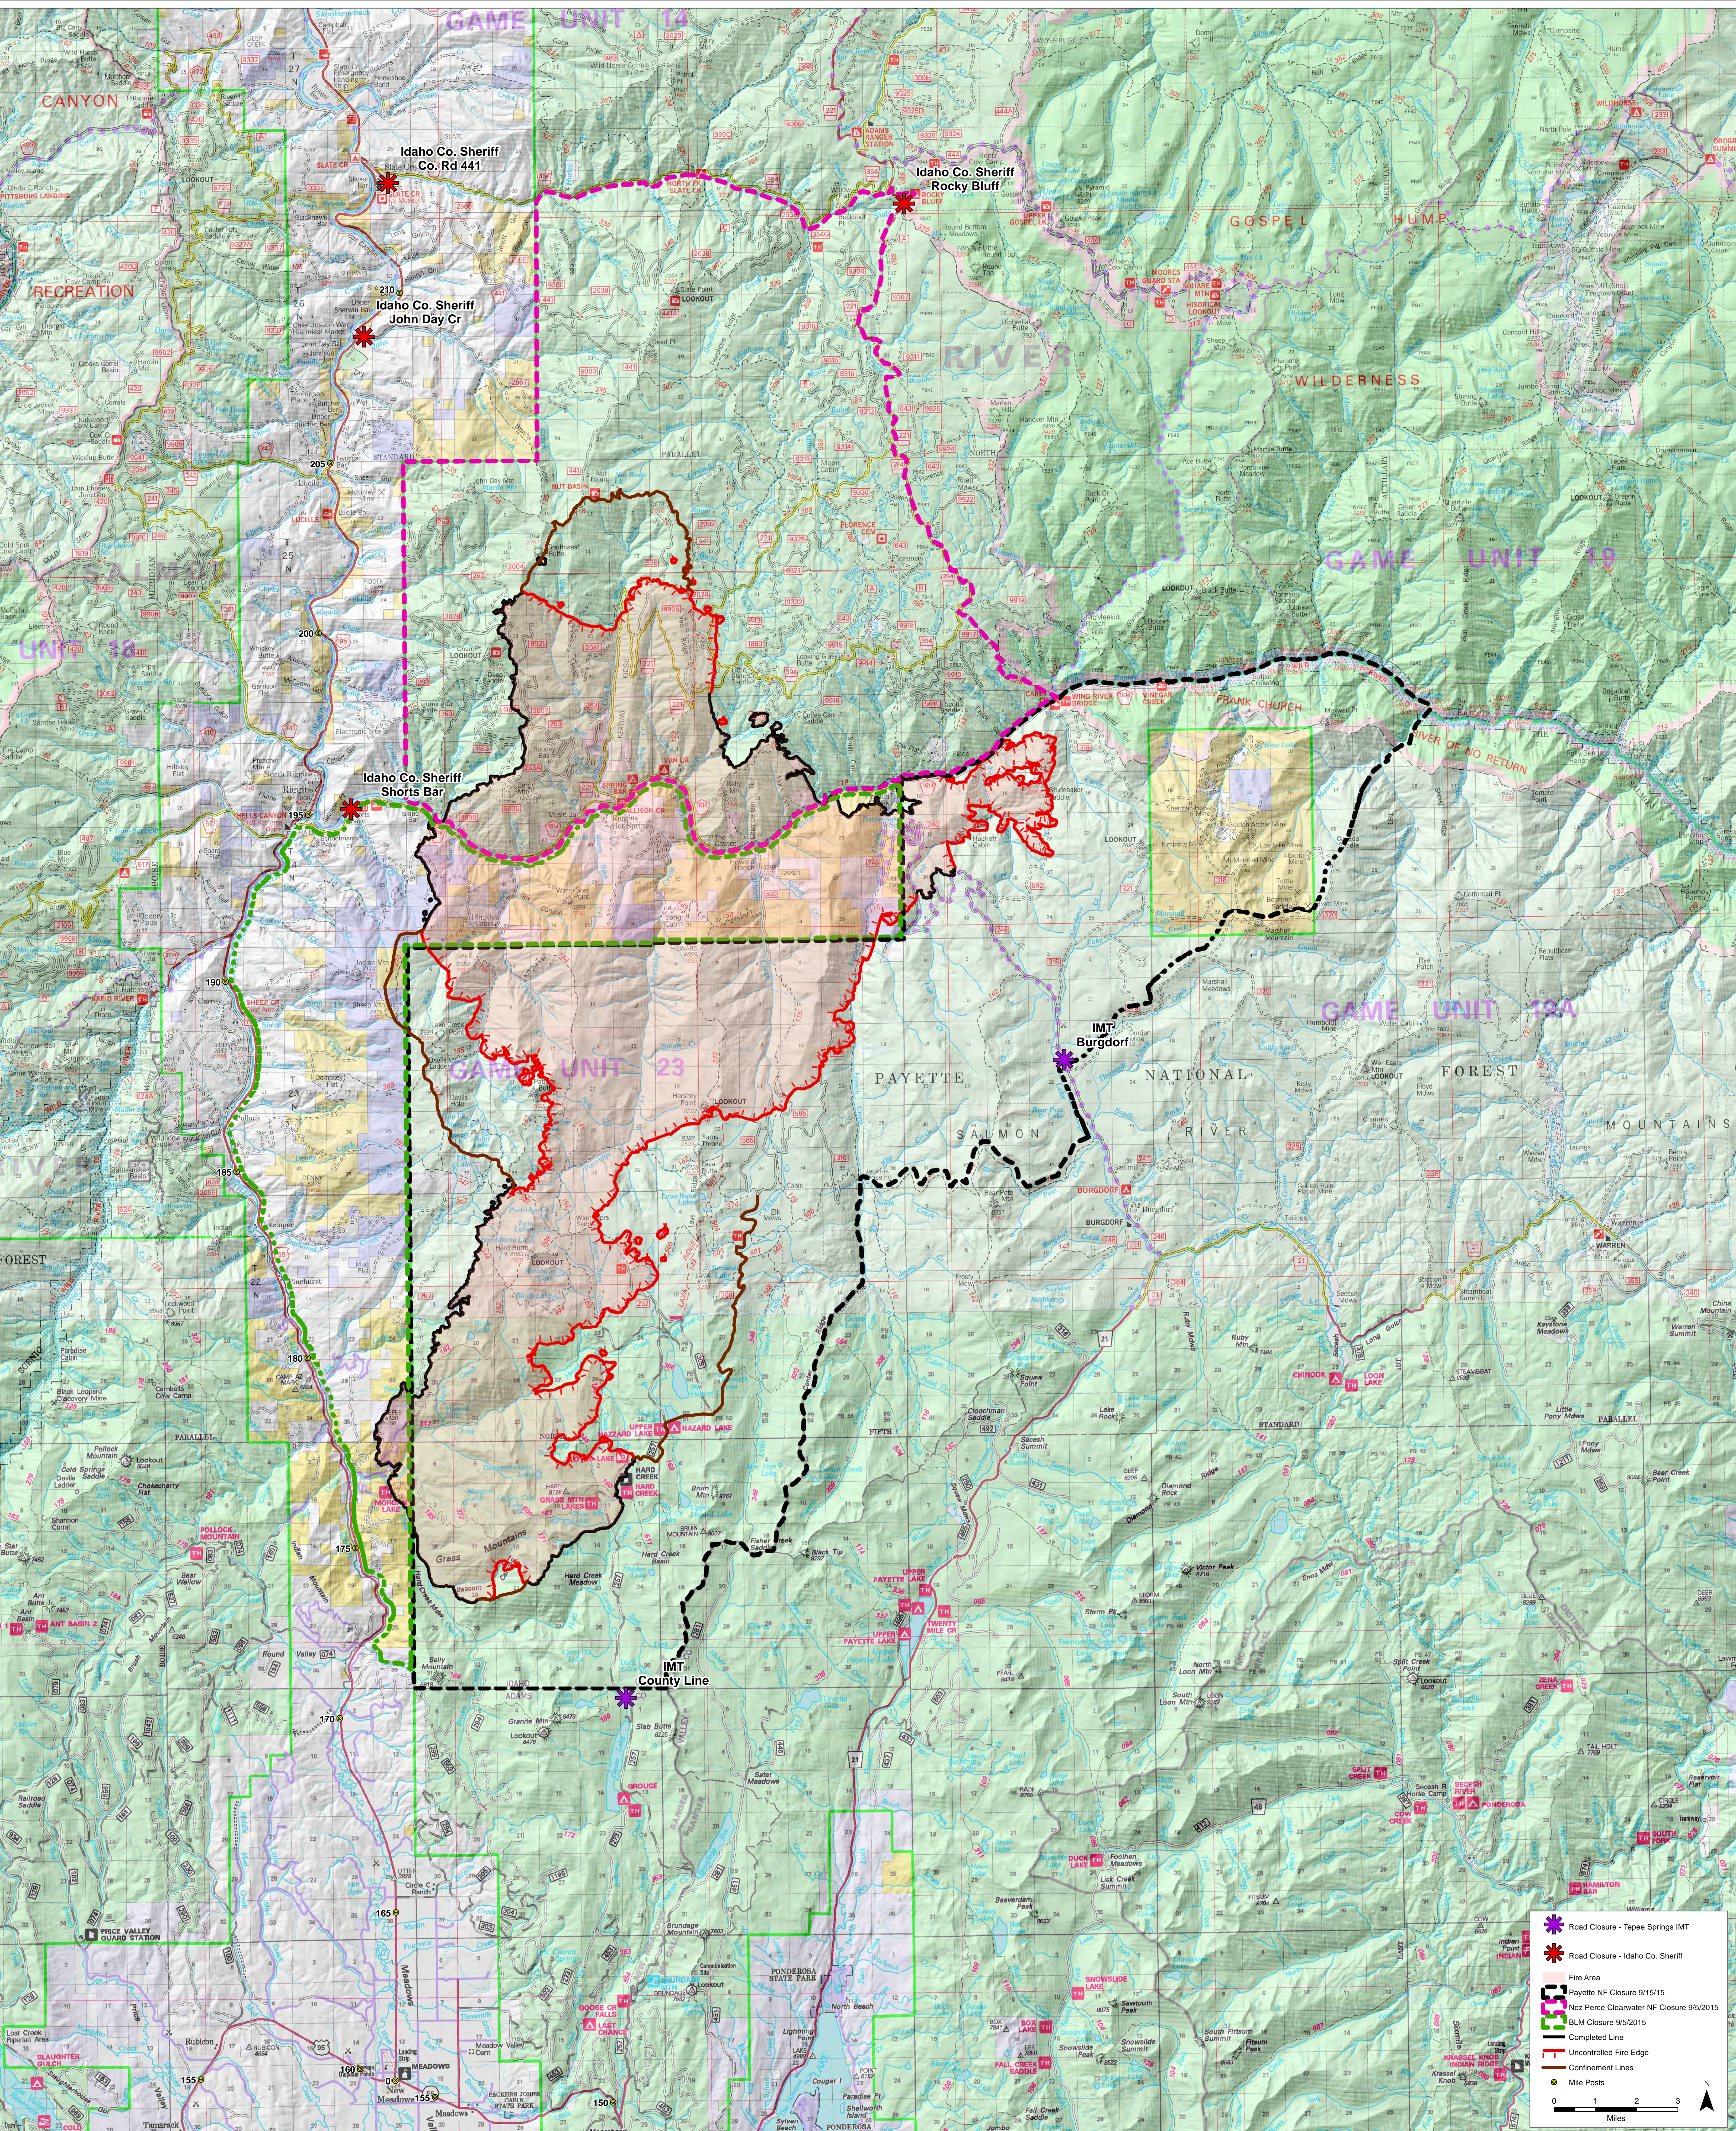

# Public Information - Closures & Road Blocks

## Tepee Springs Fire

ID-PAF-000192  
09/17/2015 95,709 Acres

**Legend**

- Road Closure - Tepee Springs IMT
- Road Closure - Idaho Co. Sheriff
- Fire Area
- Payette NF Closure 9/15/15
- Nez Perce Clearwater NF Closure 9/5/2015
- BLM Closure 9/5/2015
- Completed Line
- Uncontrolled Fire Edge
- Containment Lines
- Mile Posts

0 1 2 3 Miles