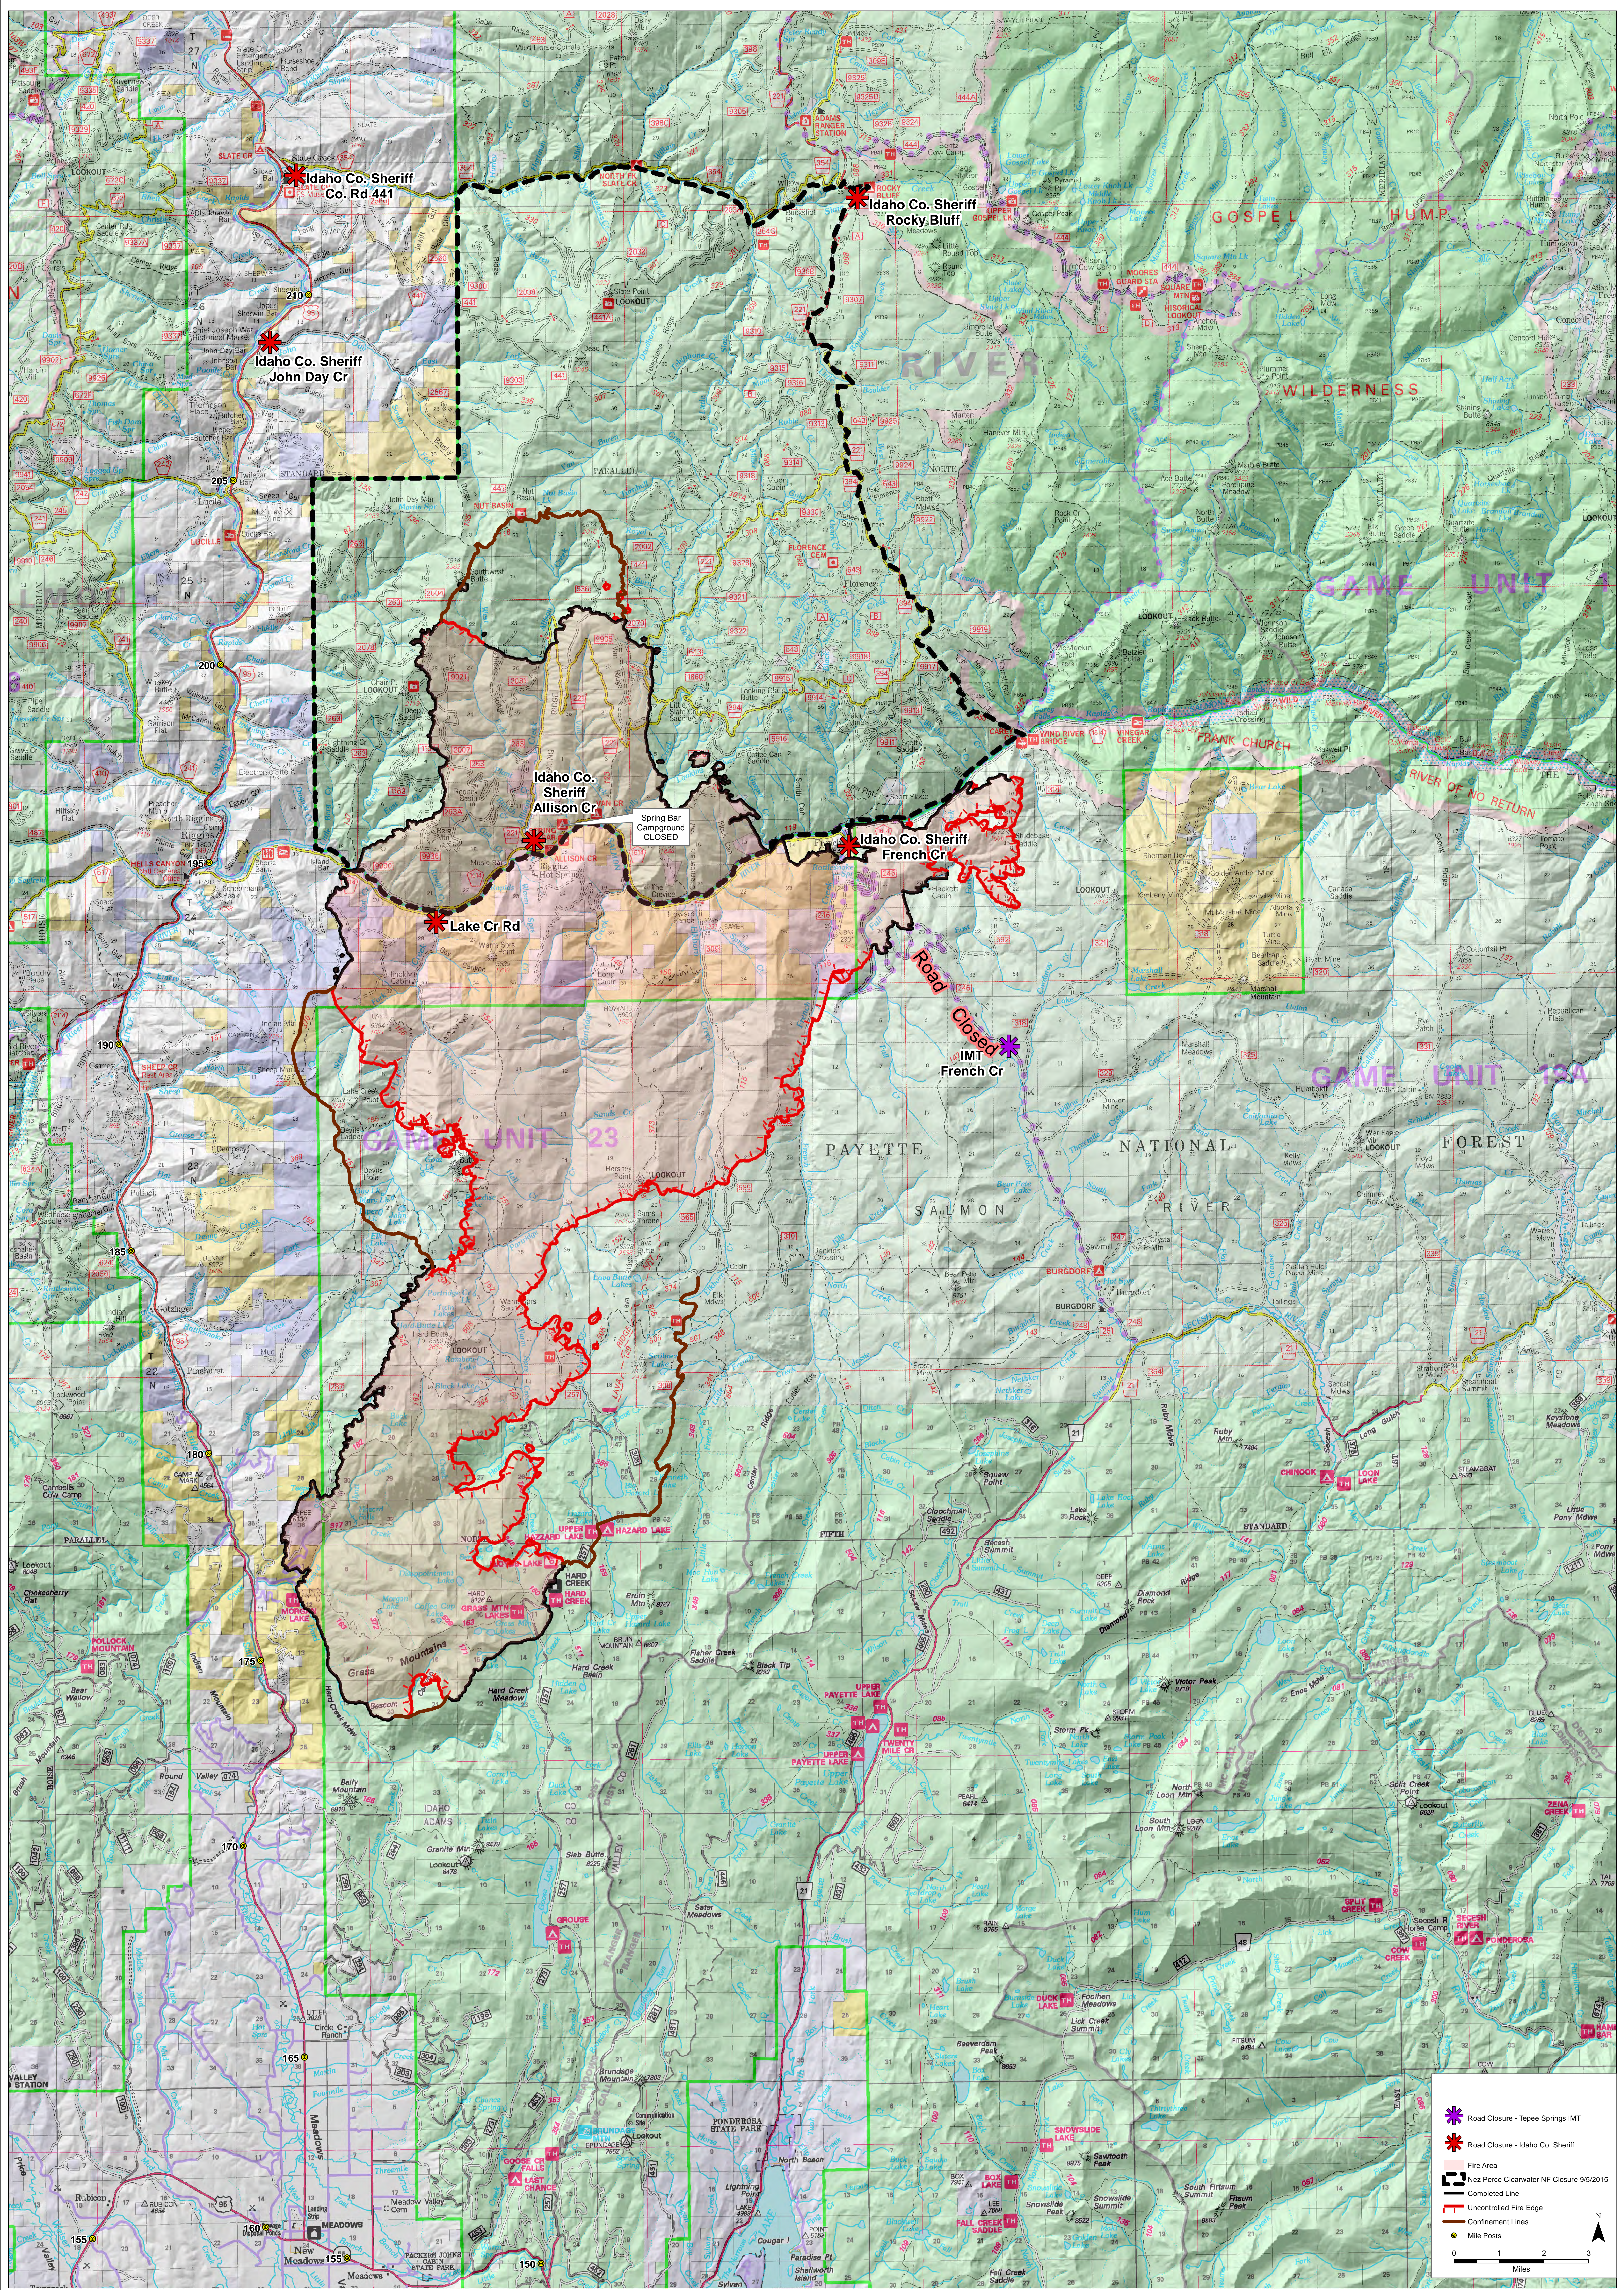

**Public Information - Closures & Road Blocks**  
**Tepee Springs Fire**  
 ID-PAF-000192  
 9/20/2015 95,709 Acres

**Legend**

- Road Closure - Tepee Springs IMT
- Road Closure - Idaho Co. Sheriff
- Fire Area
- Nez Perce Clearwater NF Closure 9/20/2015
- Completed Line
- Uncontrolled Fire Edge
- Confinement Lines
- Mile Posts

0 1 2 3  
Miles