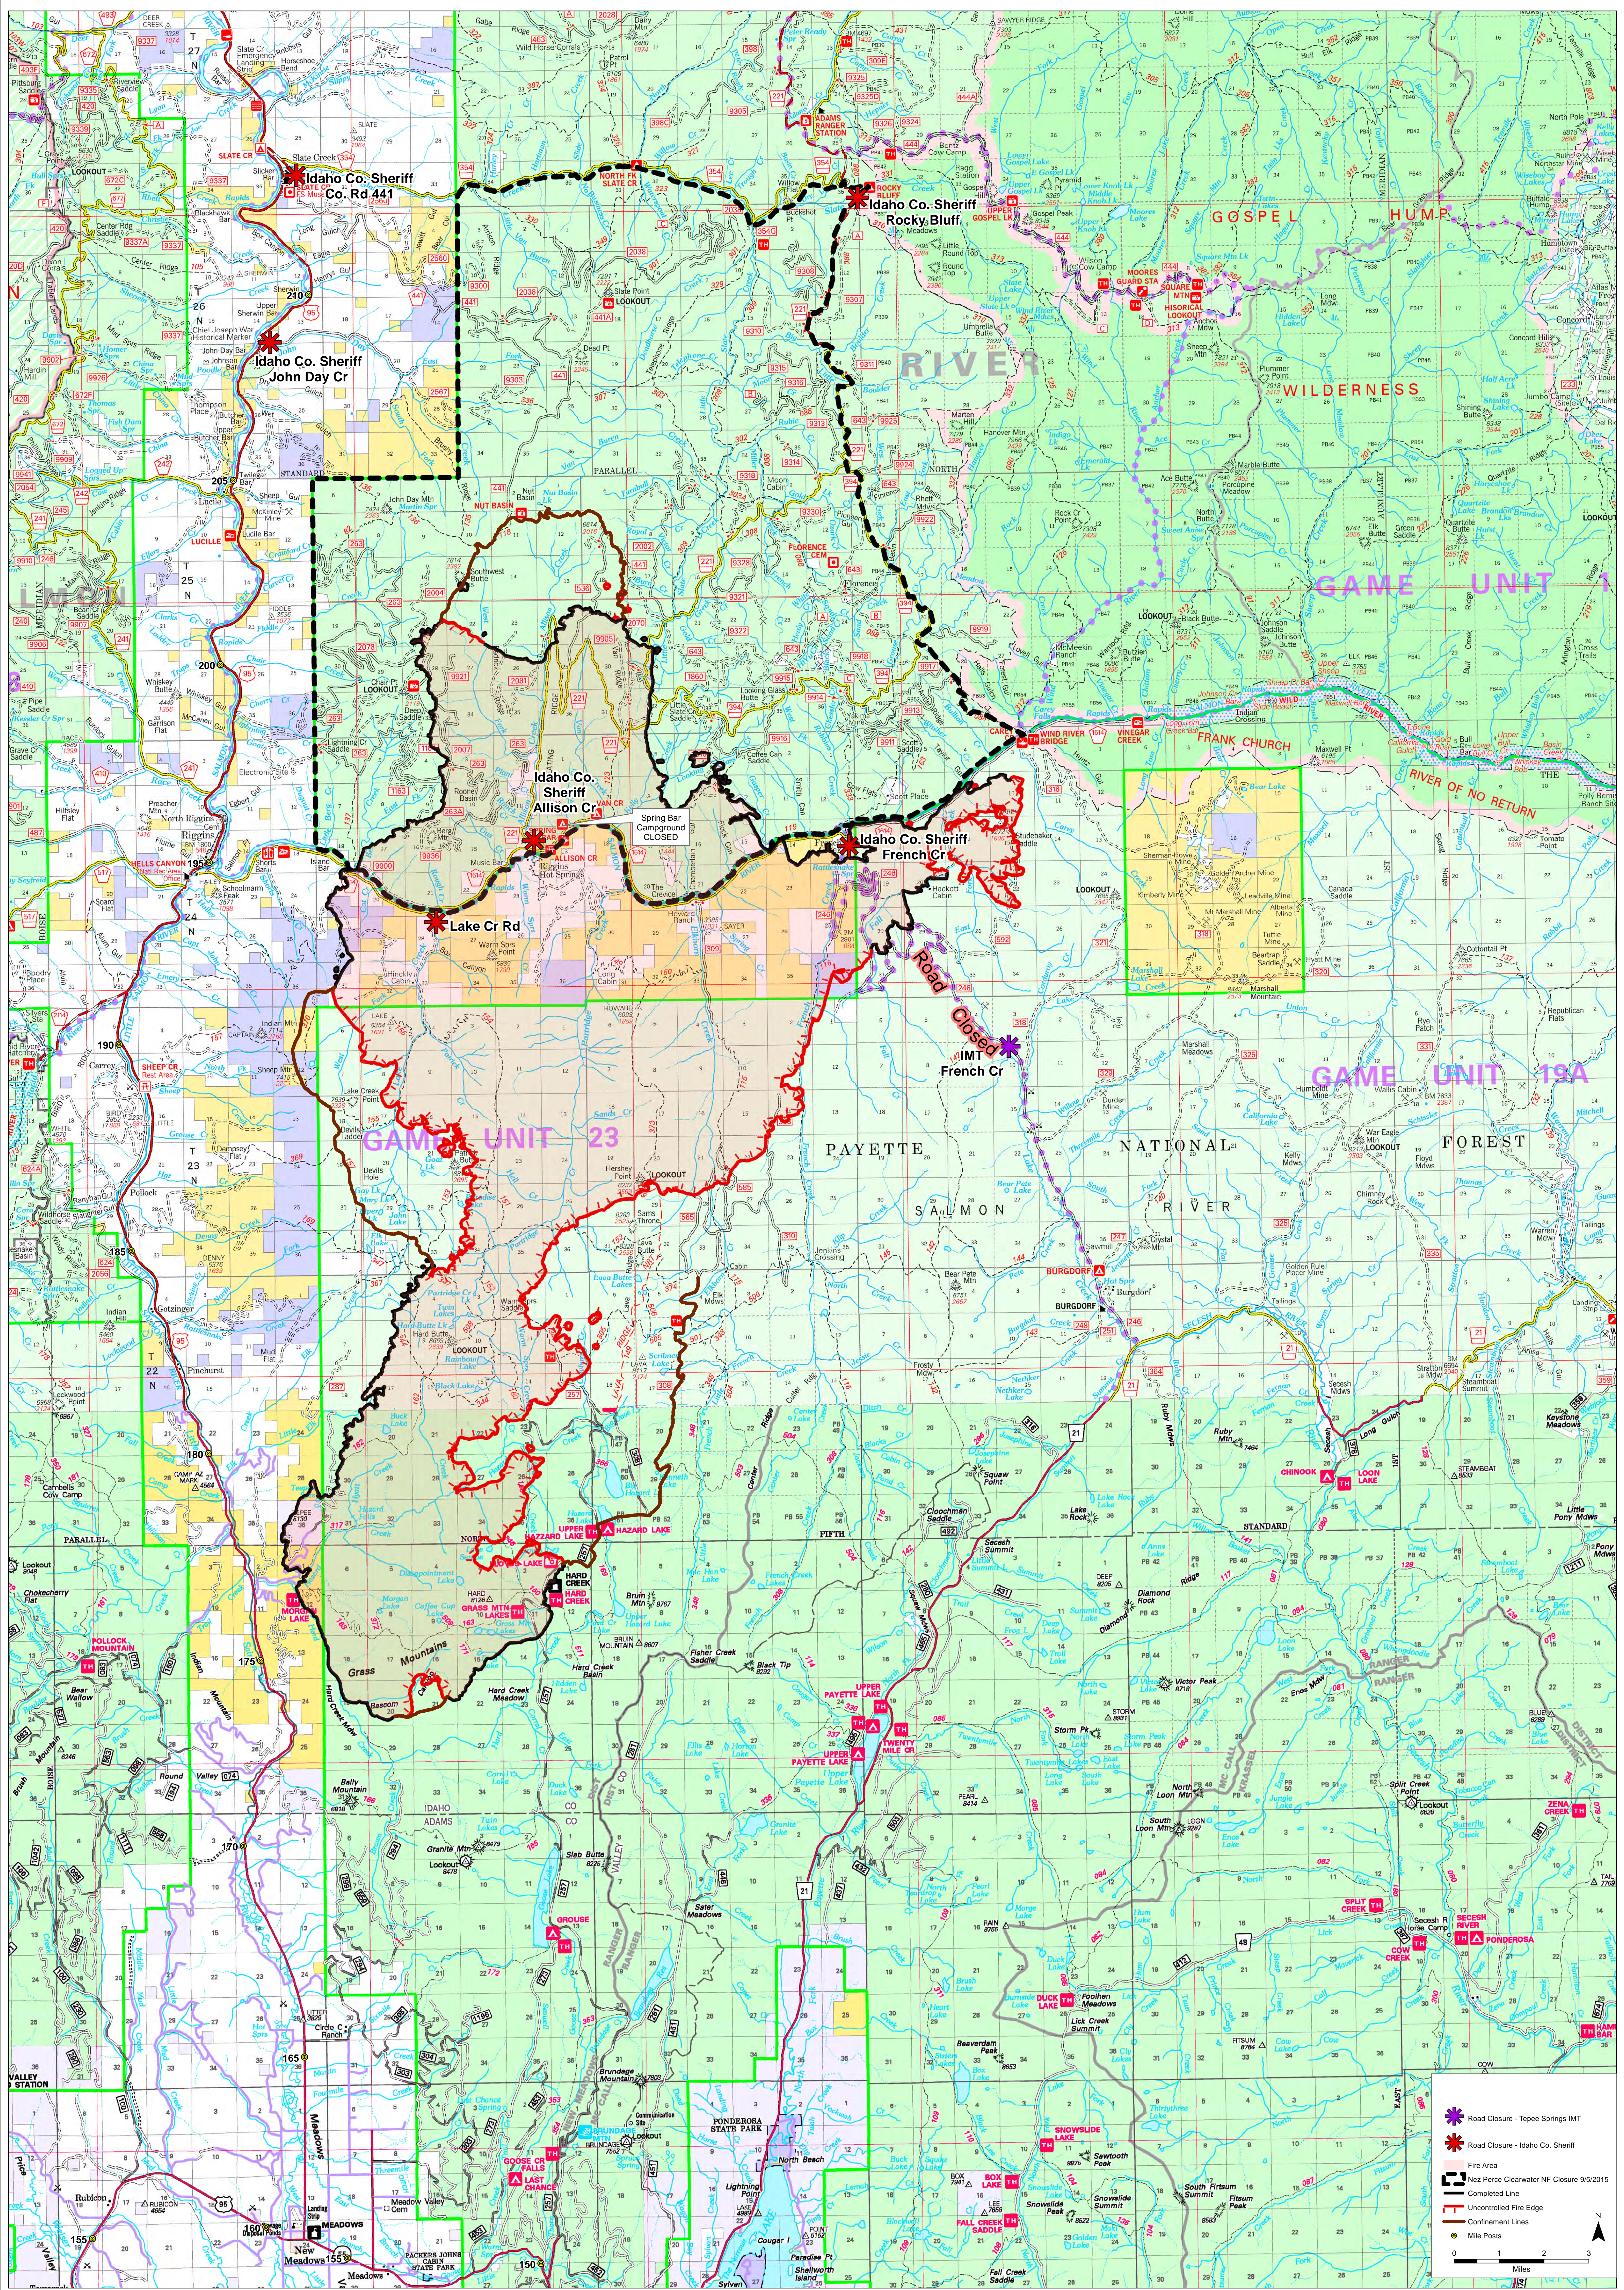

**Public Information - Closures & Road Blocks**  
**Tepee Springs Fire**  
 ID-PAF-000192  
 9/21/2015 95,709 Acres

**Legend**

- Road Closure - Tepee Springs IMT
- Road Closure - Idaho Co. Sheriff
- Fire Area
- Nez Perce Clearwater NF Closure 9/21/2015
- Completed Line
- Uncontrolled Fire Edge
- Containment Lines
- Mile Posts

0 1 2 3 Miles