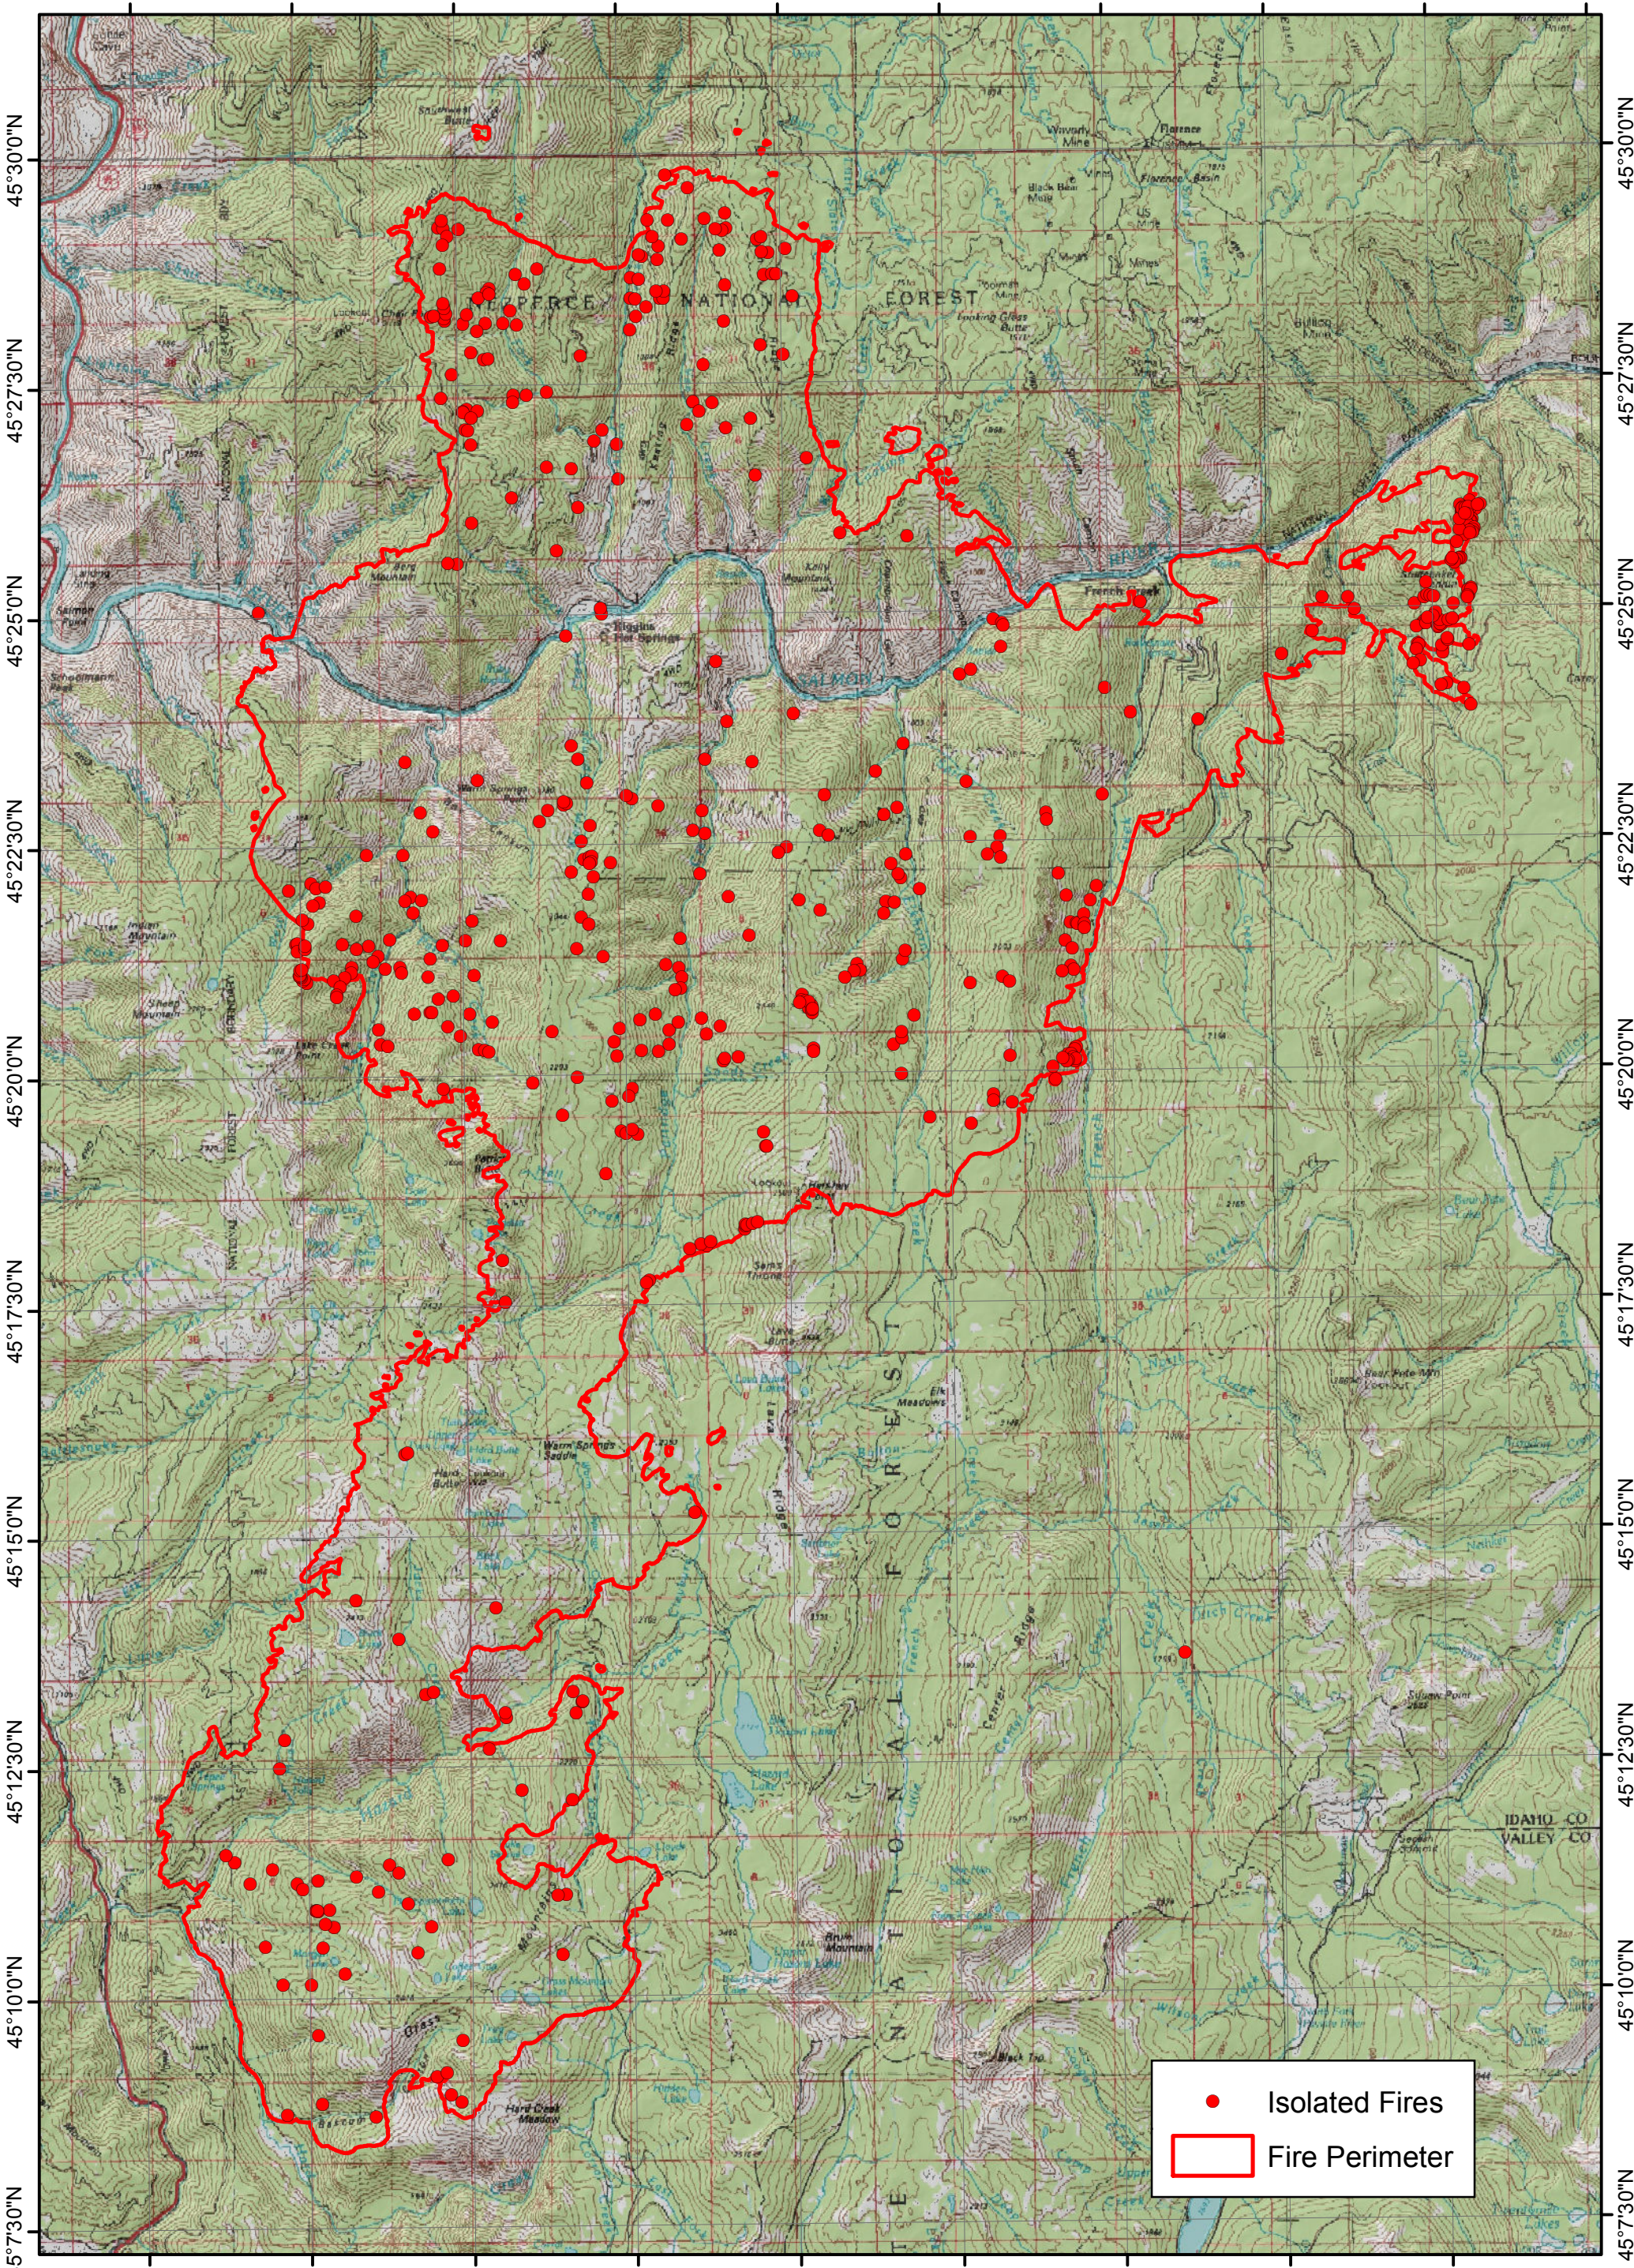

Tepee Springs Wildfire
Payette NF
3 miles west of Riggins, ID

19 September 2015
c.0815 UTC
Calculated 95,709 Acres

116°17'30"W 116°15'0"W 116°12'30"W 116°10'0"W 116°7'30"W 116°5'0"W 116°2'30"W 116°0'0"W 115°57'30"W 115°55'0"W

● Isolated Fires
□ Fire Perimeter