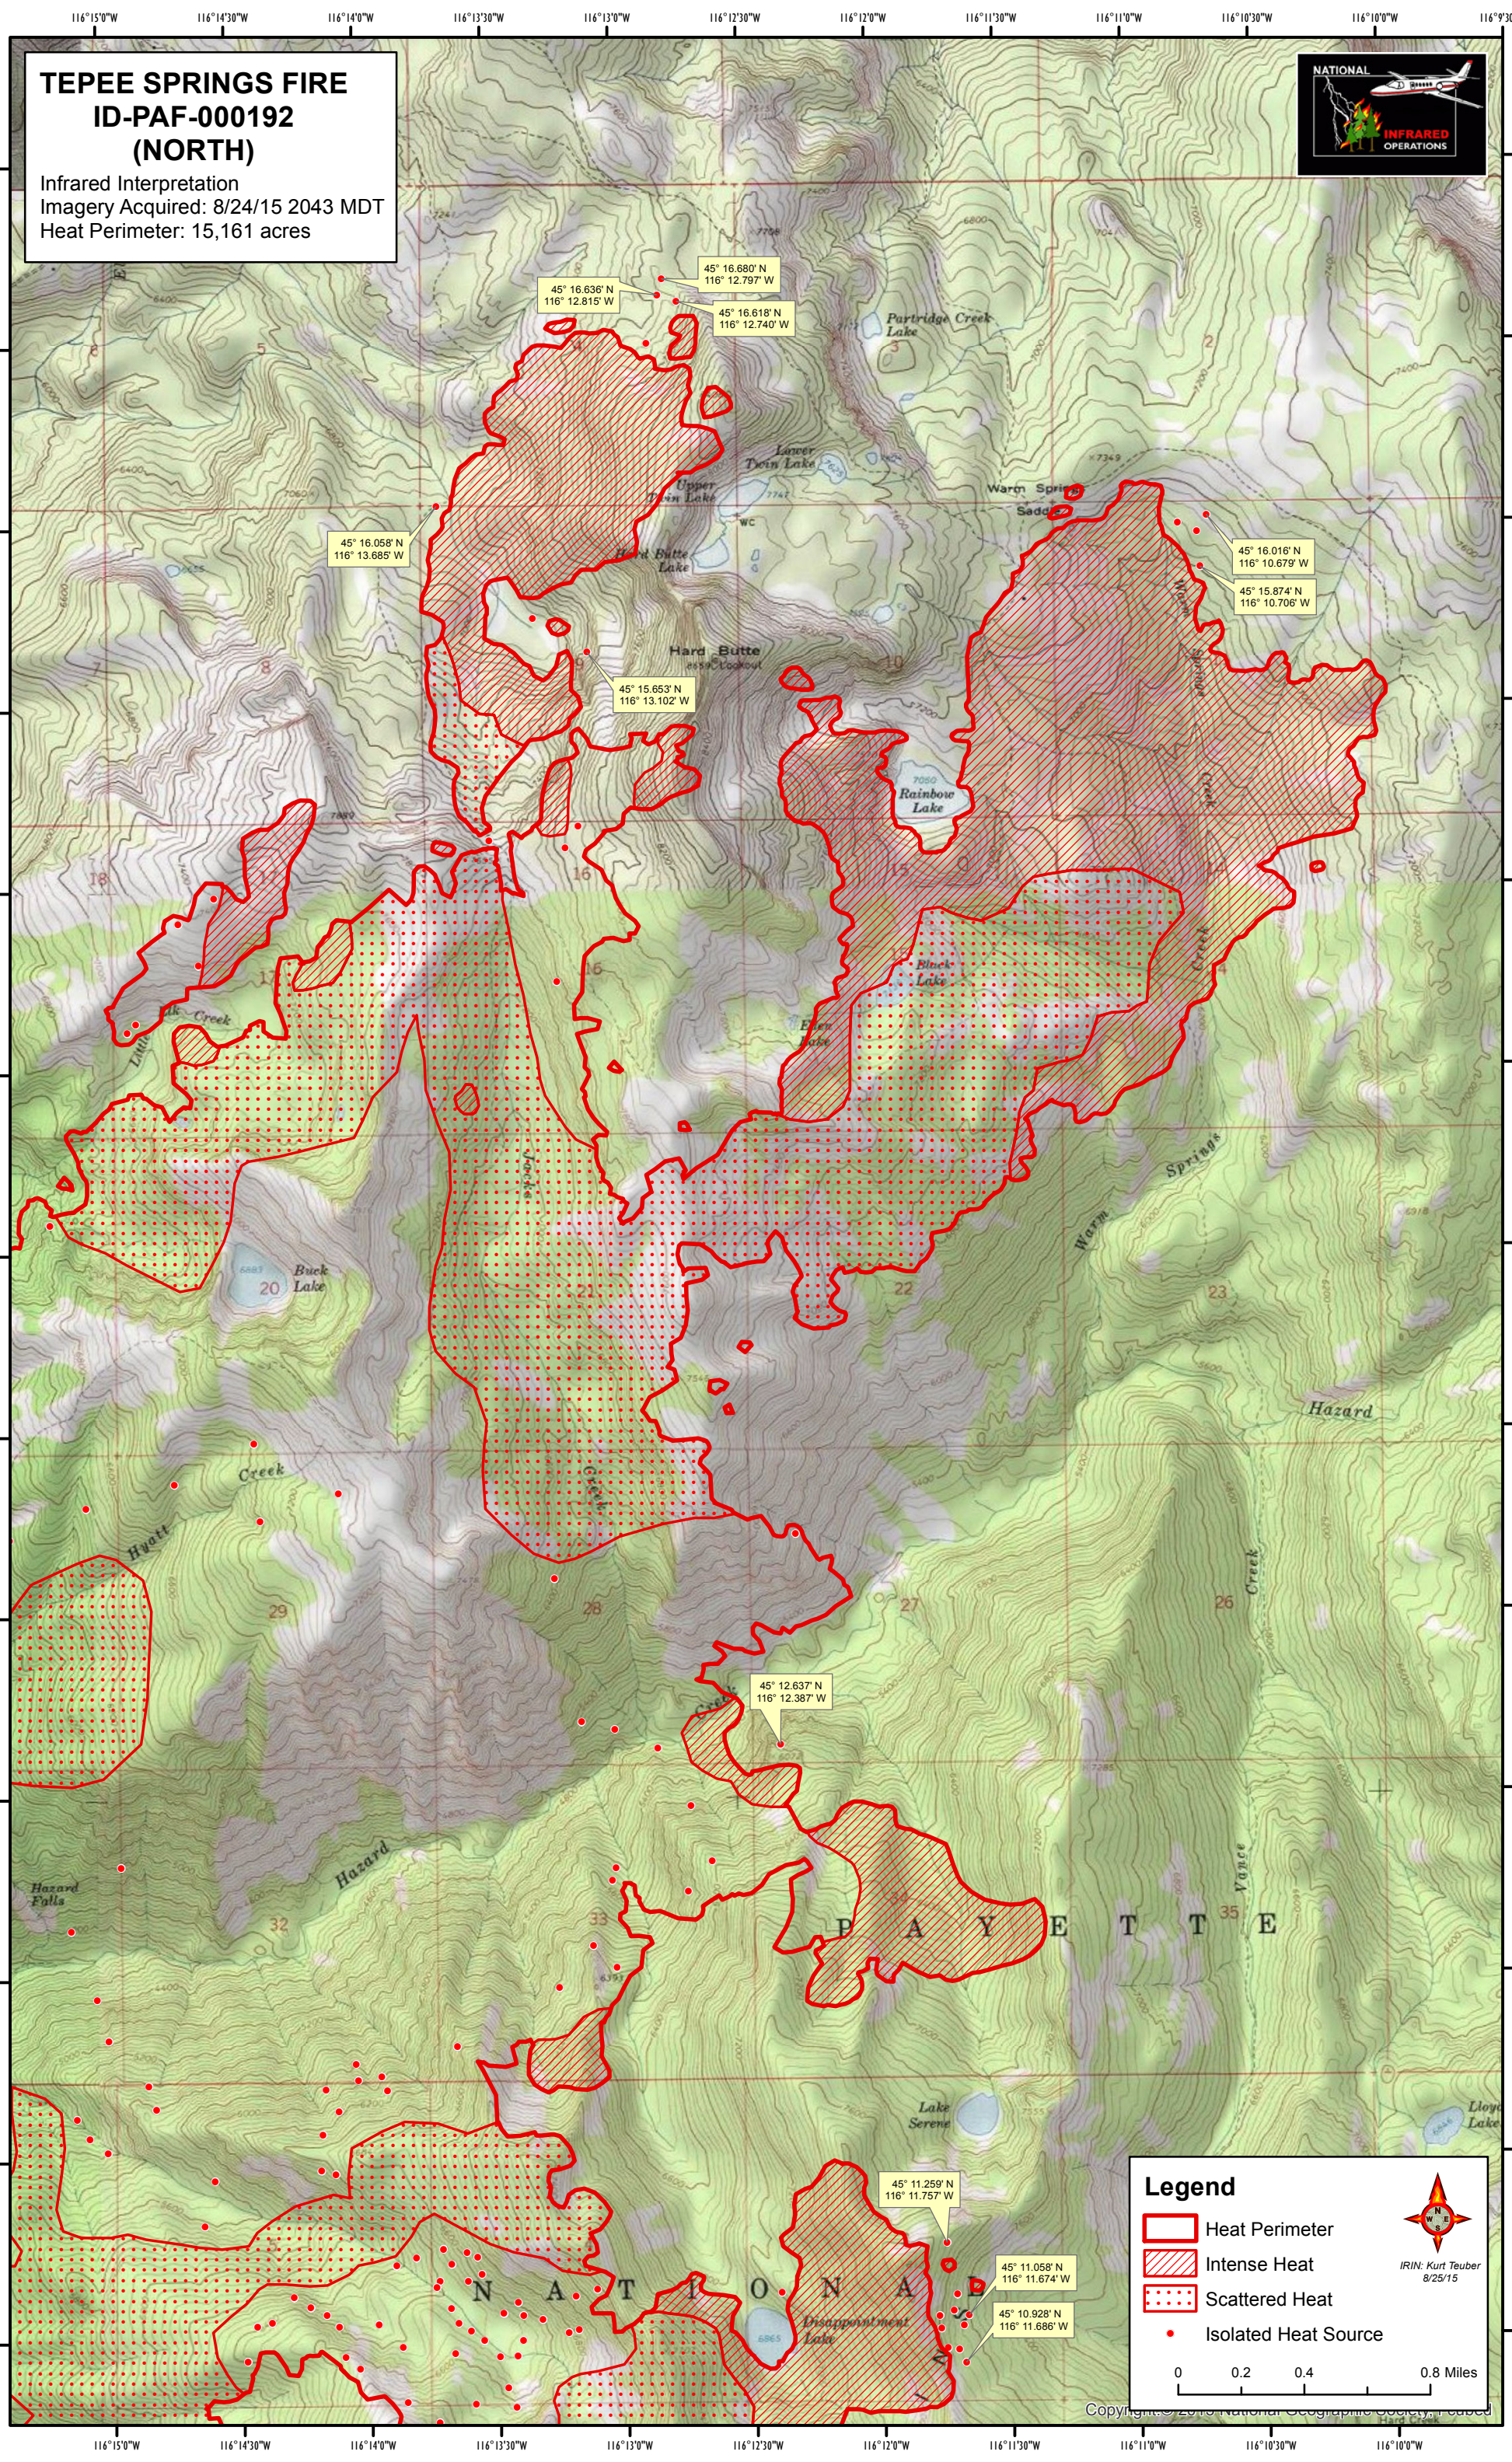

**TEPEE SPRINGS FIRE**  
**ID-PAF-000192**  
**(NORTH)**  
 Infrared Interpretation  
 Imagery Acquired: 8/24/15 2043 MDT  
 Heat Perimeter: 15,161 acres

45° 16.636' N  
116° 12.815' W

45° 16.680' N  
116° 12.797' W

45° 16.618' N  
116° 12.740' W

45° 16.058' N  
116° 13.685' W

45° 16.016' N  
116° 10.679' W

45° 15.874' N  
116° 10.706' W

45° 15.653' N  
116° 13.102' W

45° 12.637' N  
116° 12.387' W

45° 11.259' N  
116° 11.757' W

45° 11.058' N  
116° 11.674' W

45° 10.928' N  
116° 11.686' W

**Legend**

- Heat Perimeter
- Intense Heat
- Scattered Heat
- Isolated Heat Source

IRIN: Kurt Teuber  
8/25/15

0 0.2 0.4 0.8 Miles

Copyright © 2014 National Geographic Society. All rights reserved.