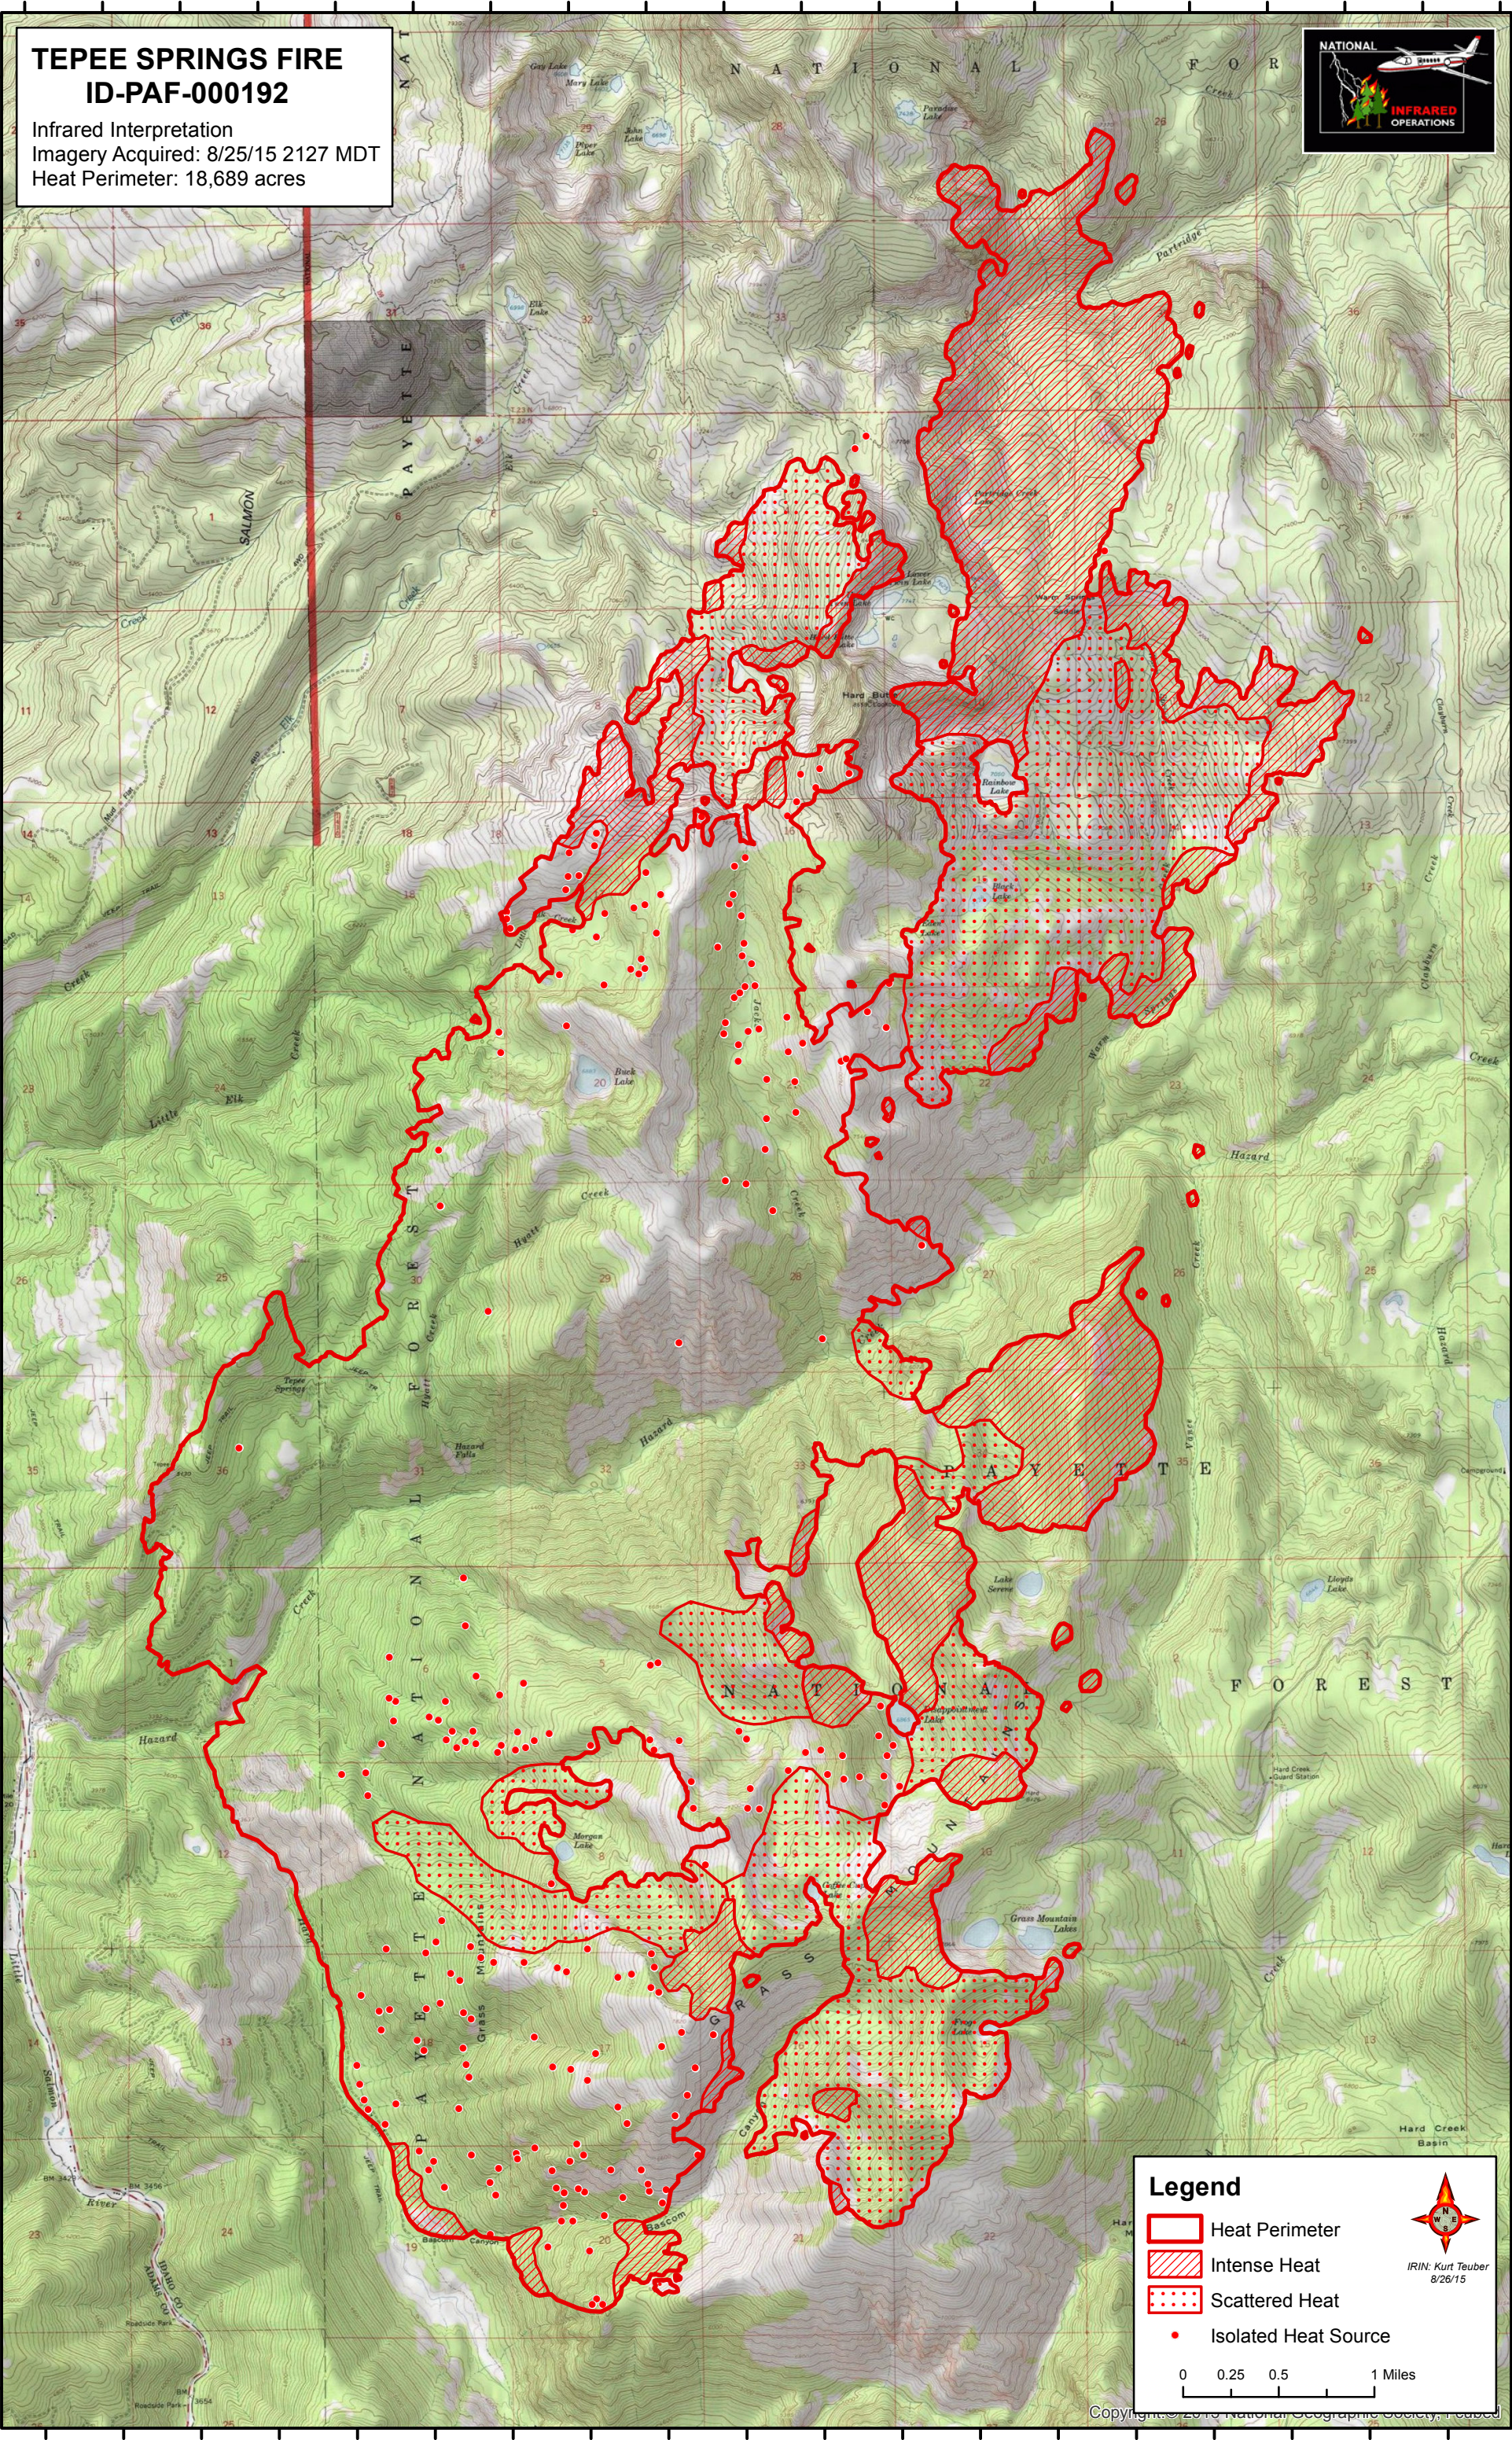

TEPEE SPRINGS FIRE ID-PAF-000192

Infrared Interpretation
Imagery Acquired: 8/25/15 2127 MDT
Heat Perimeter: 18,689 acres

Legend

- Heat Perimeter
- Intense Heat
- Scattered Heat
- Isolated Heat Source

0 0.25 0.5 1 Miles

IRIN: Kurt Teuber
8/26/15