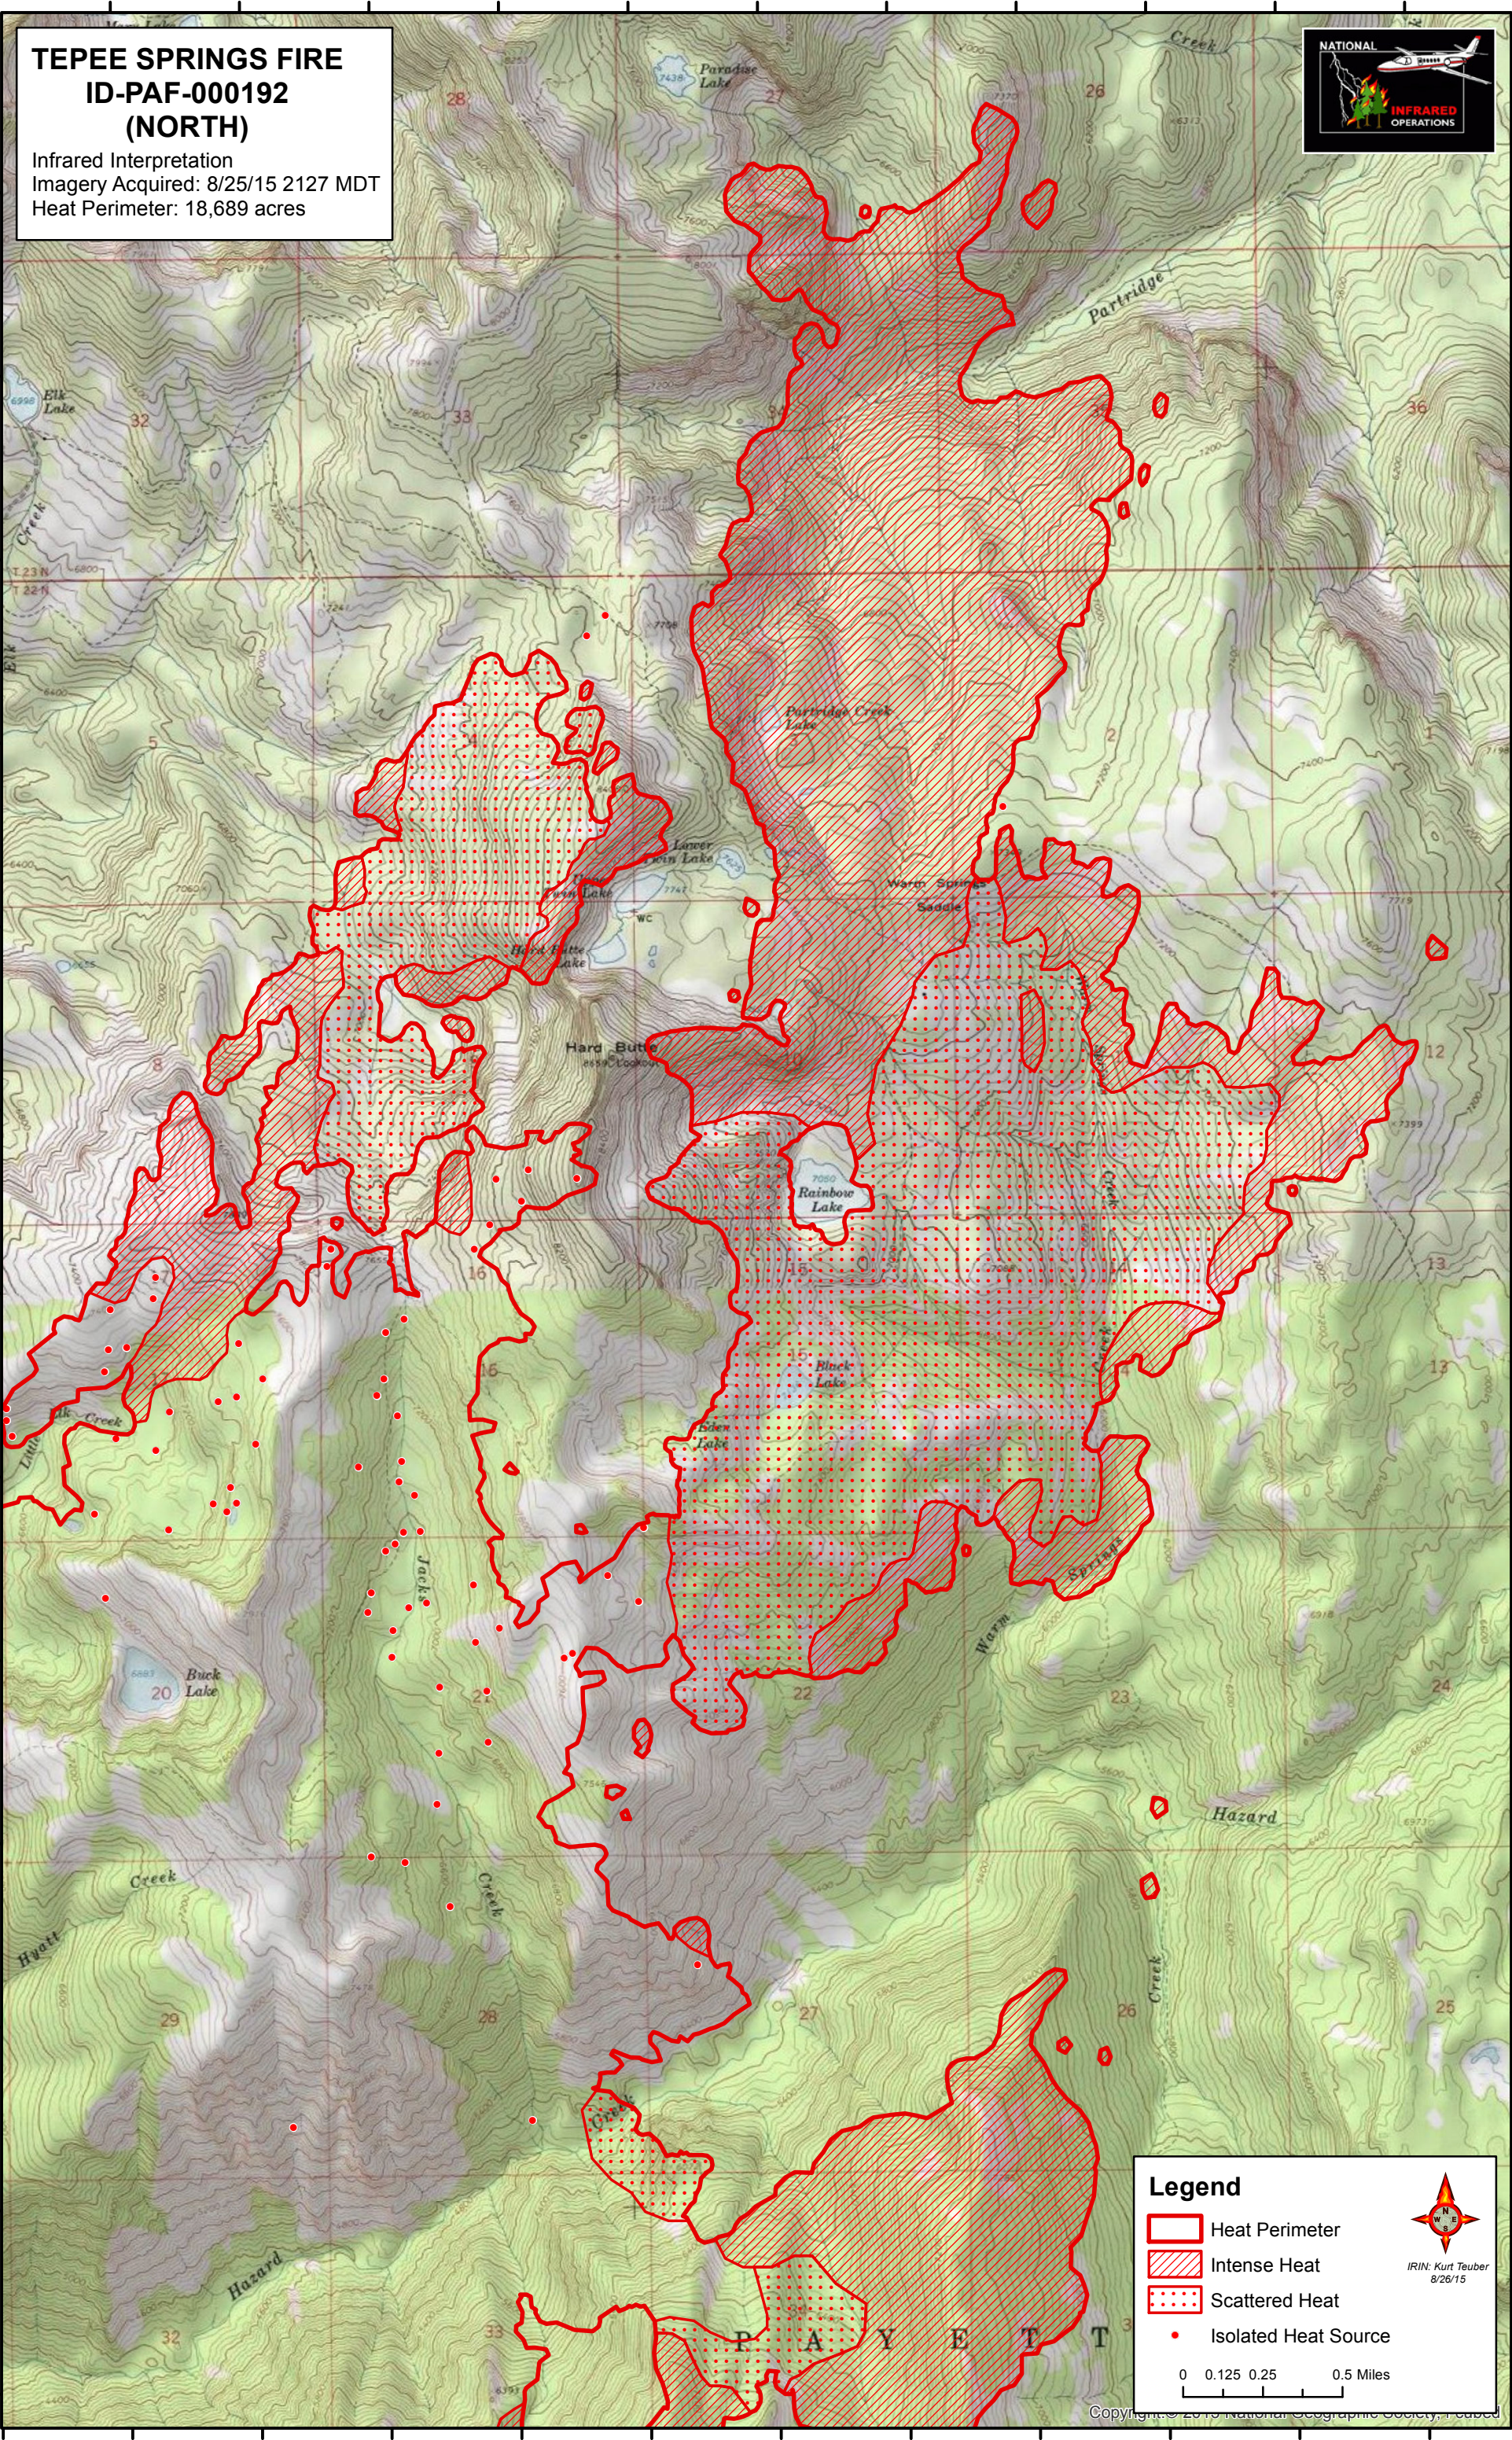

TEPEE SPRINGS FIRE
ID-PAF-000192
(NORTH)
 Infrared Interpretation
 Imagery Acquired: 8/25/15 2127 MDT
 Heat Perimeter: 18,689 acres

Legend

- Heat Perimeter
- Intense Heat
- Scattered Heat
- Isolated Heat Source

0 0.125 0.25 0.5 Miles

IRIN: Kurt Teuber
8/26/15

Copyright © 2015 National Geographic Society. All rights reserved.