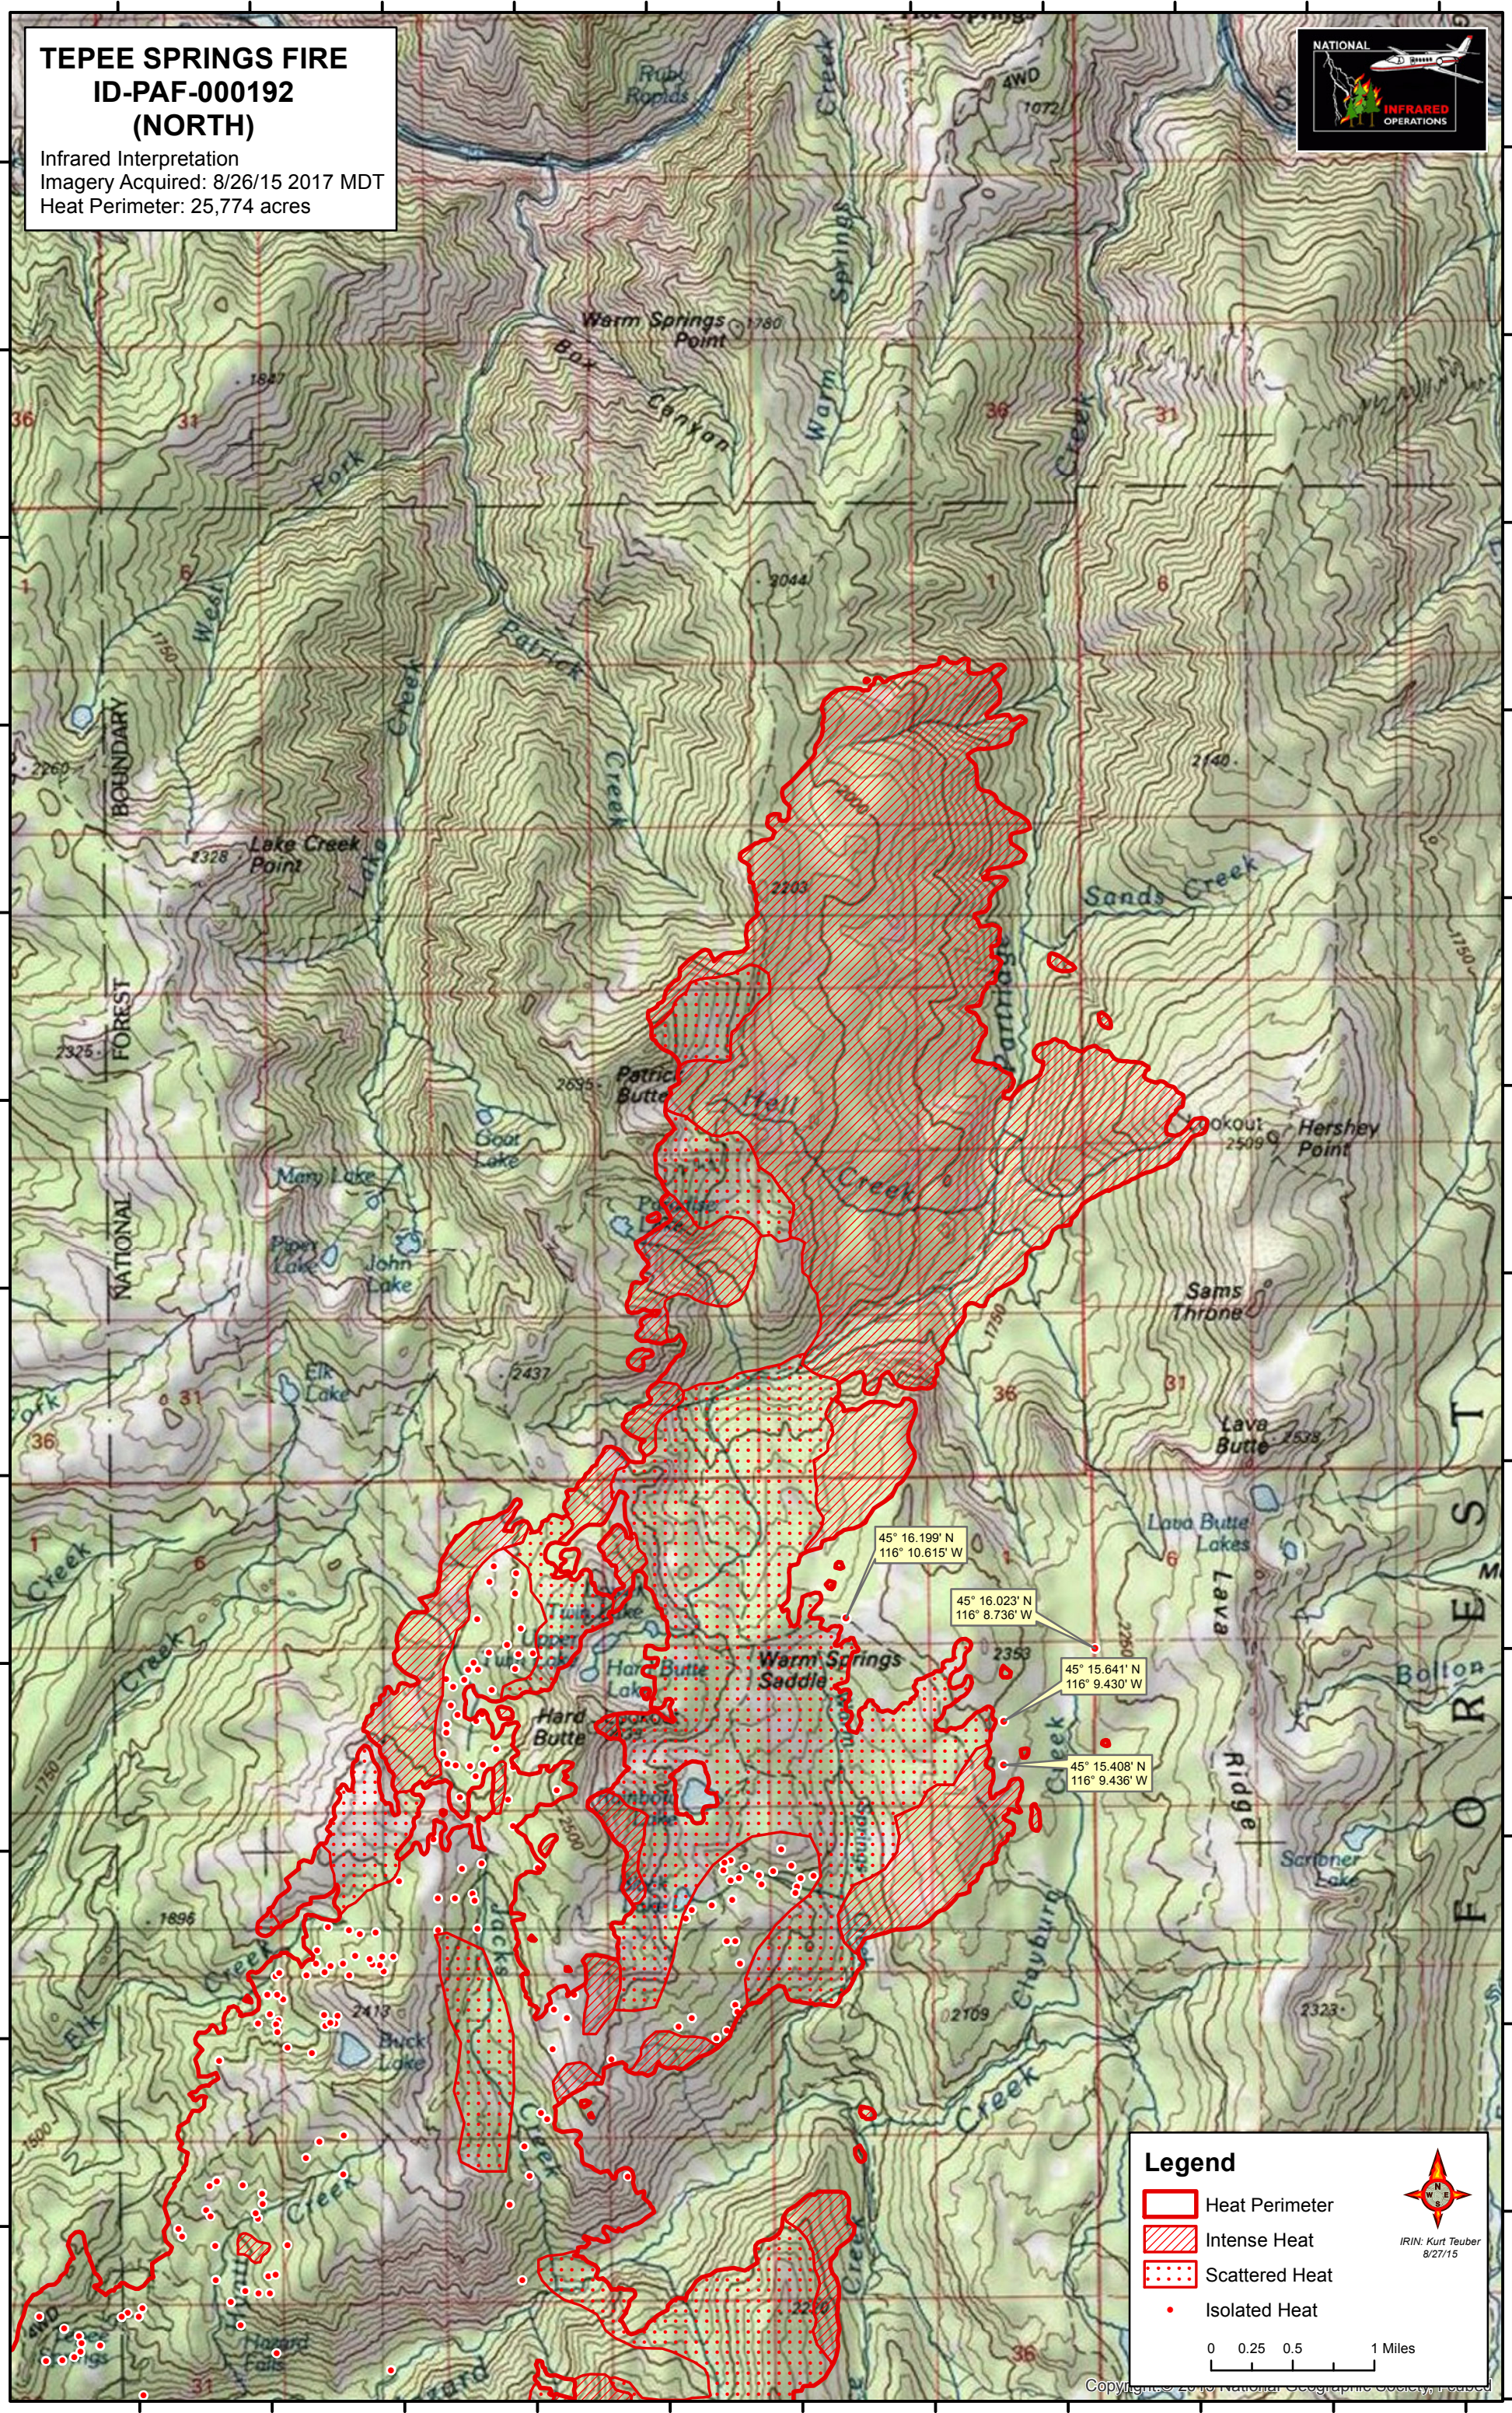

TEPEE SPRINGS FIRE ID-PAF-000192 (NORTH)

Infrared Interpretation
Imagery Acquired: 8/26/15 2017 MDT
Heat Perimeter: 25,774 acres

45° 16.199' N
116° 10.615' W

45° 16.023' N
116° 8.736' W

45° 15.641' N
116° 9.430' W

45° 15.408' N
116° 9.436' W

Legend

- Heat Perimeter
- Intense Heat
- Scattered Heat
- Isolated Heat

0 0.25 0.5 1 Miles

IRIN: Kurt Teuber
8/27/15