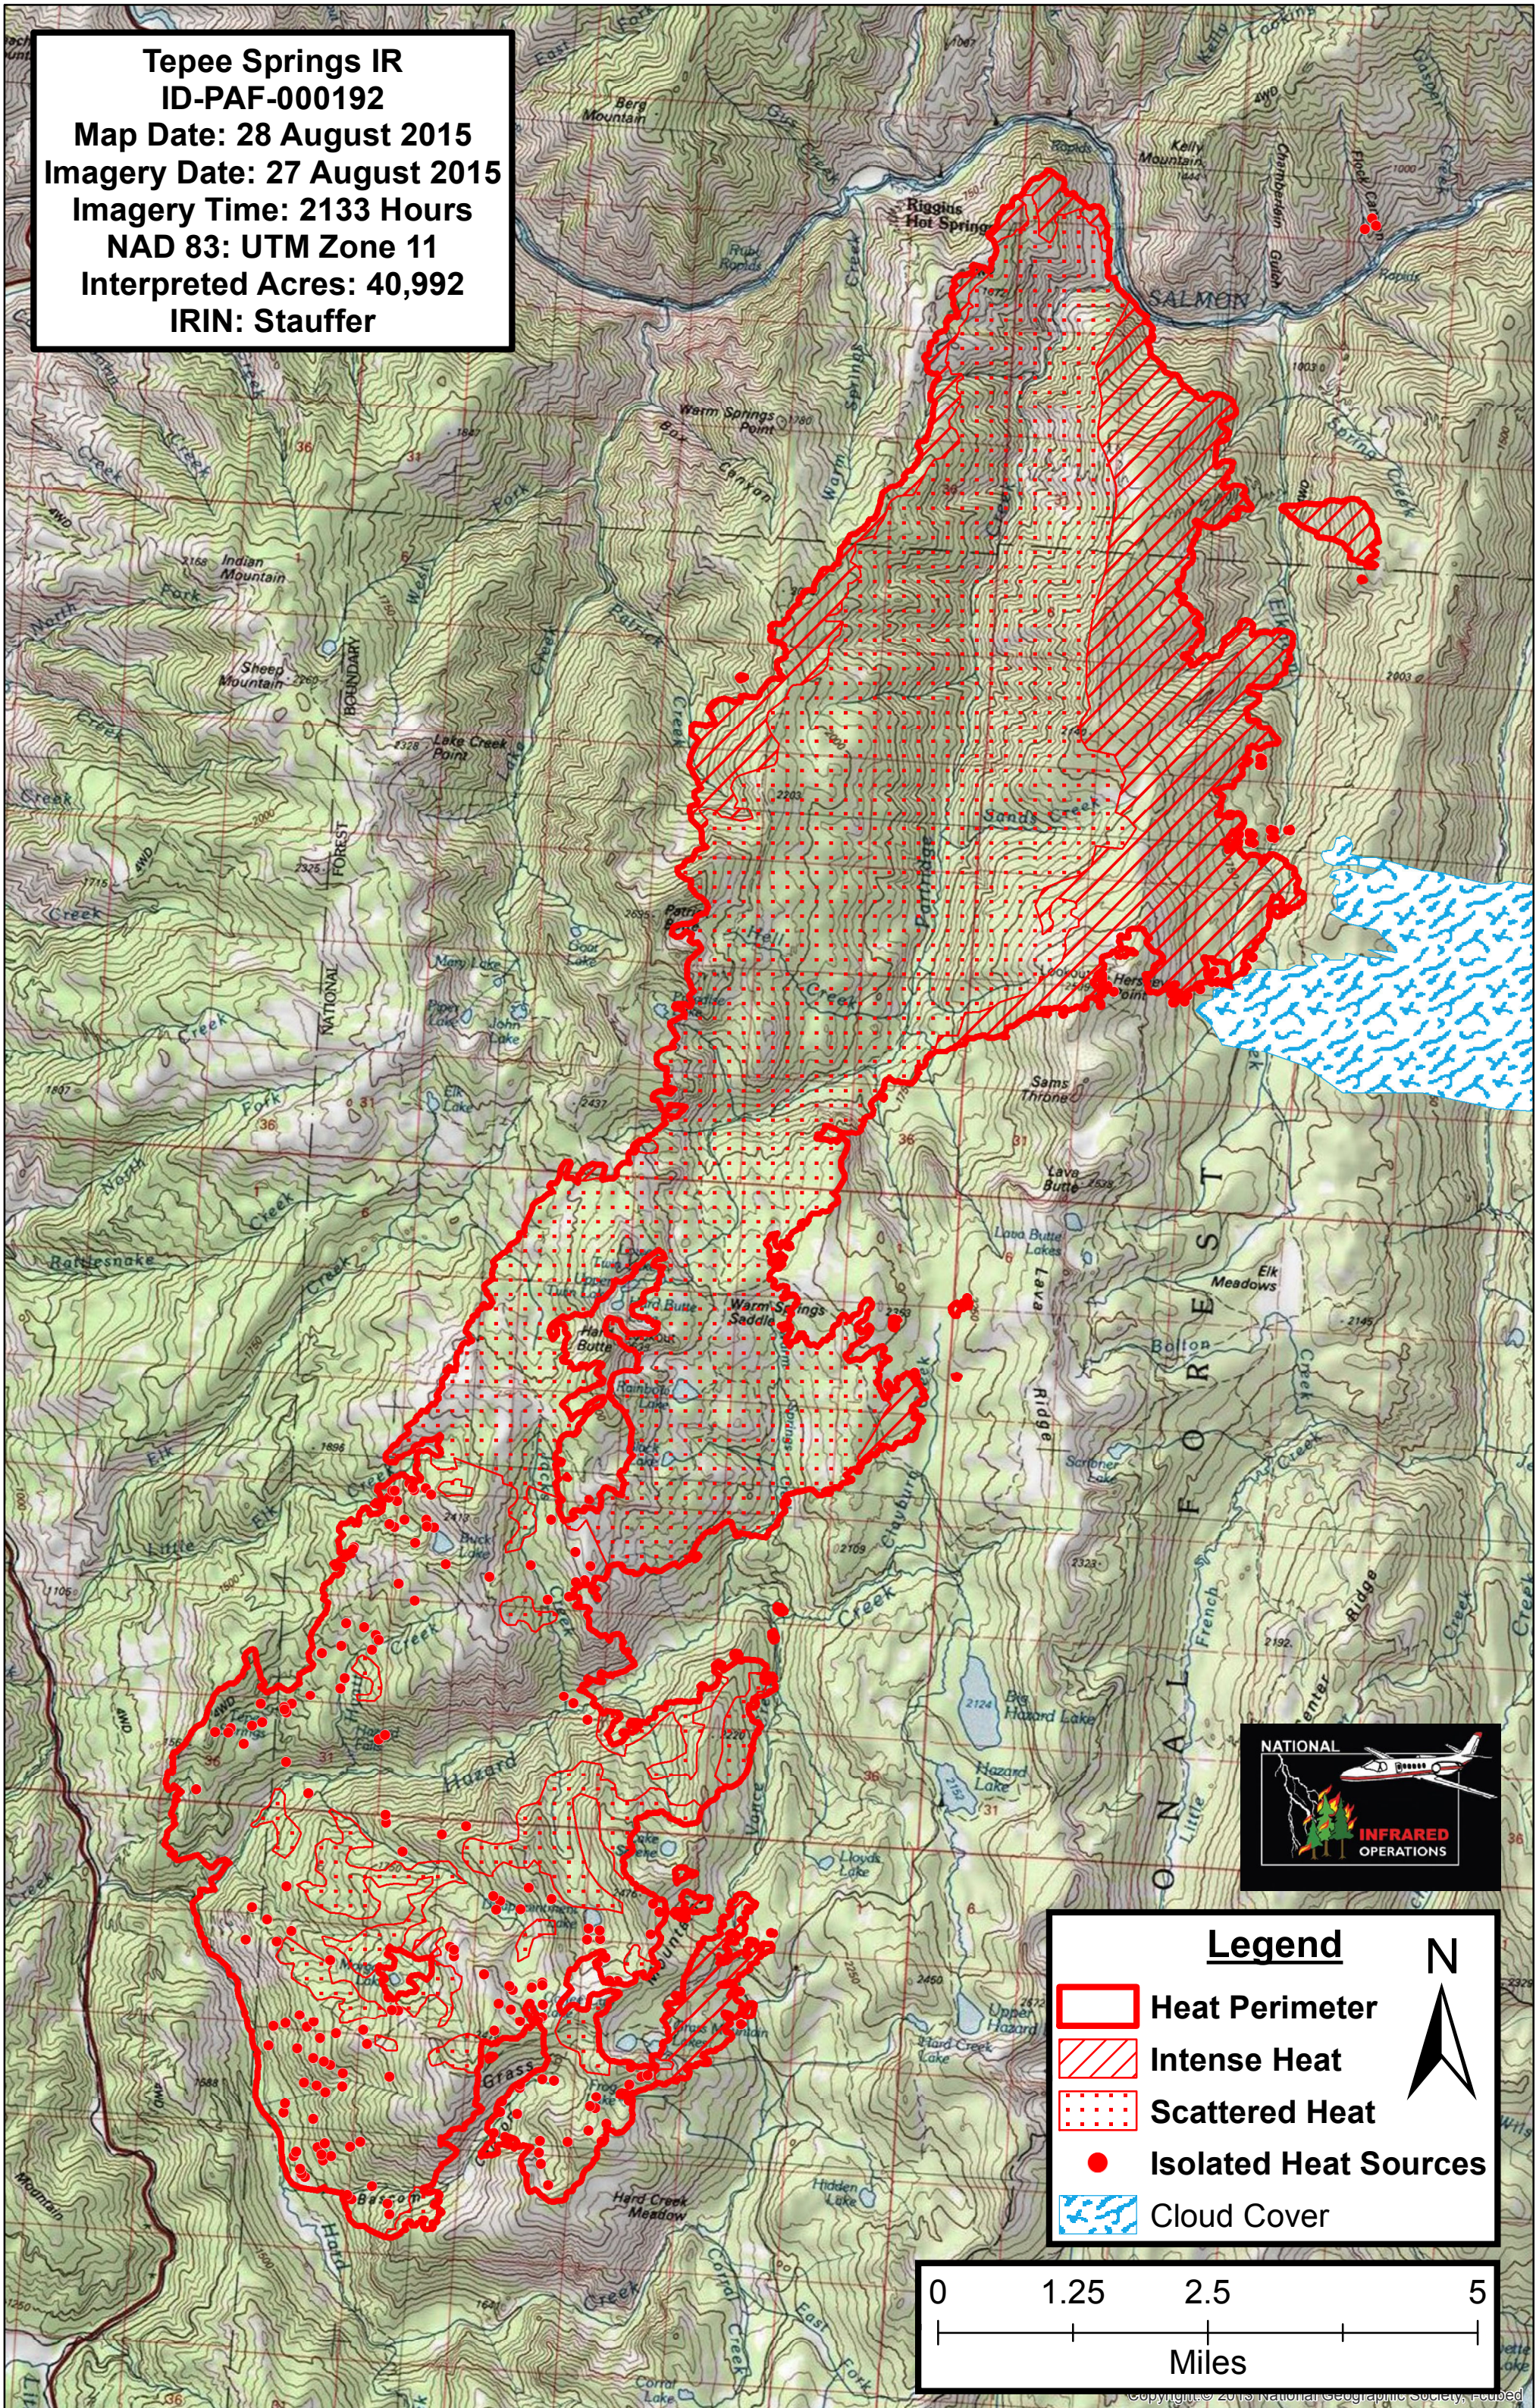

**Tepee Springs IR**  
**ID-PAF-000192**  
**Map Date: 28 August 2015**  
**Imagery Date: 27 August 2015**  
**Imagery Time: 2133 Hours**  
**NAD 83: UTM Zone 11**  
**Interpreted Acres: 40,992**  
**IRIN: Stauffer**

**Legend**

-  Heat Perimeter
-  Intense Heat
-  Scattered Heat
-  Isolated Heat Sources
-  Cloud Cover