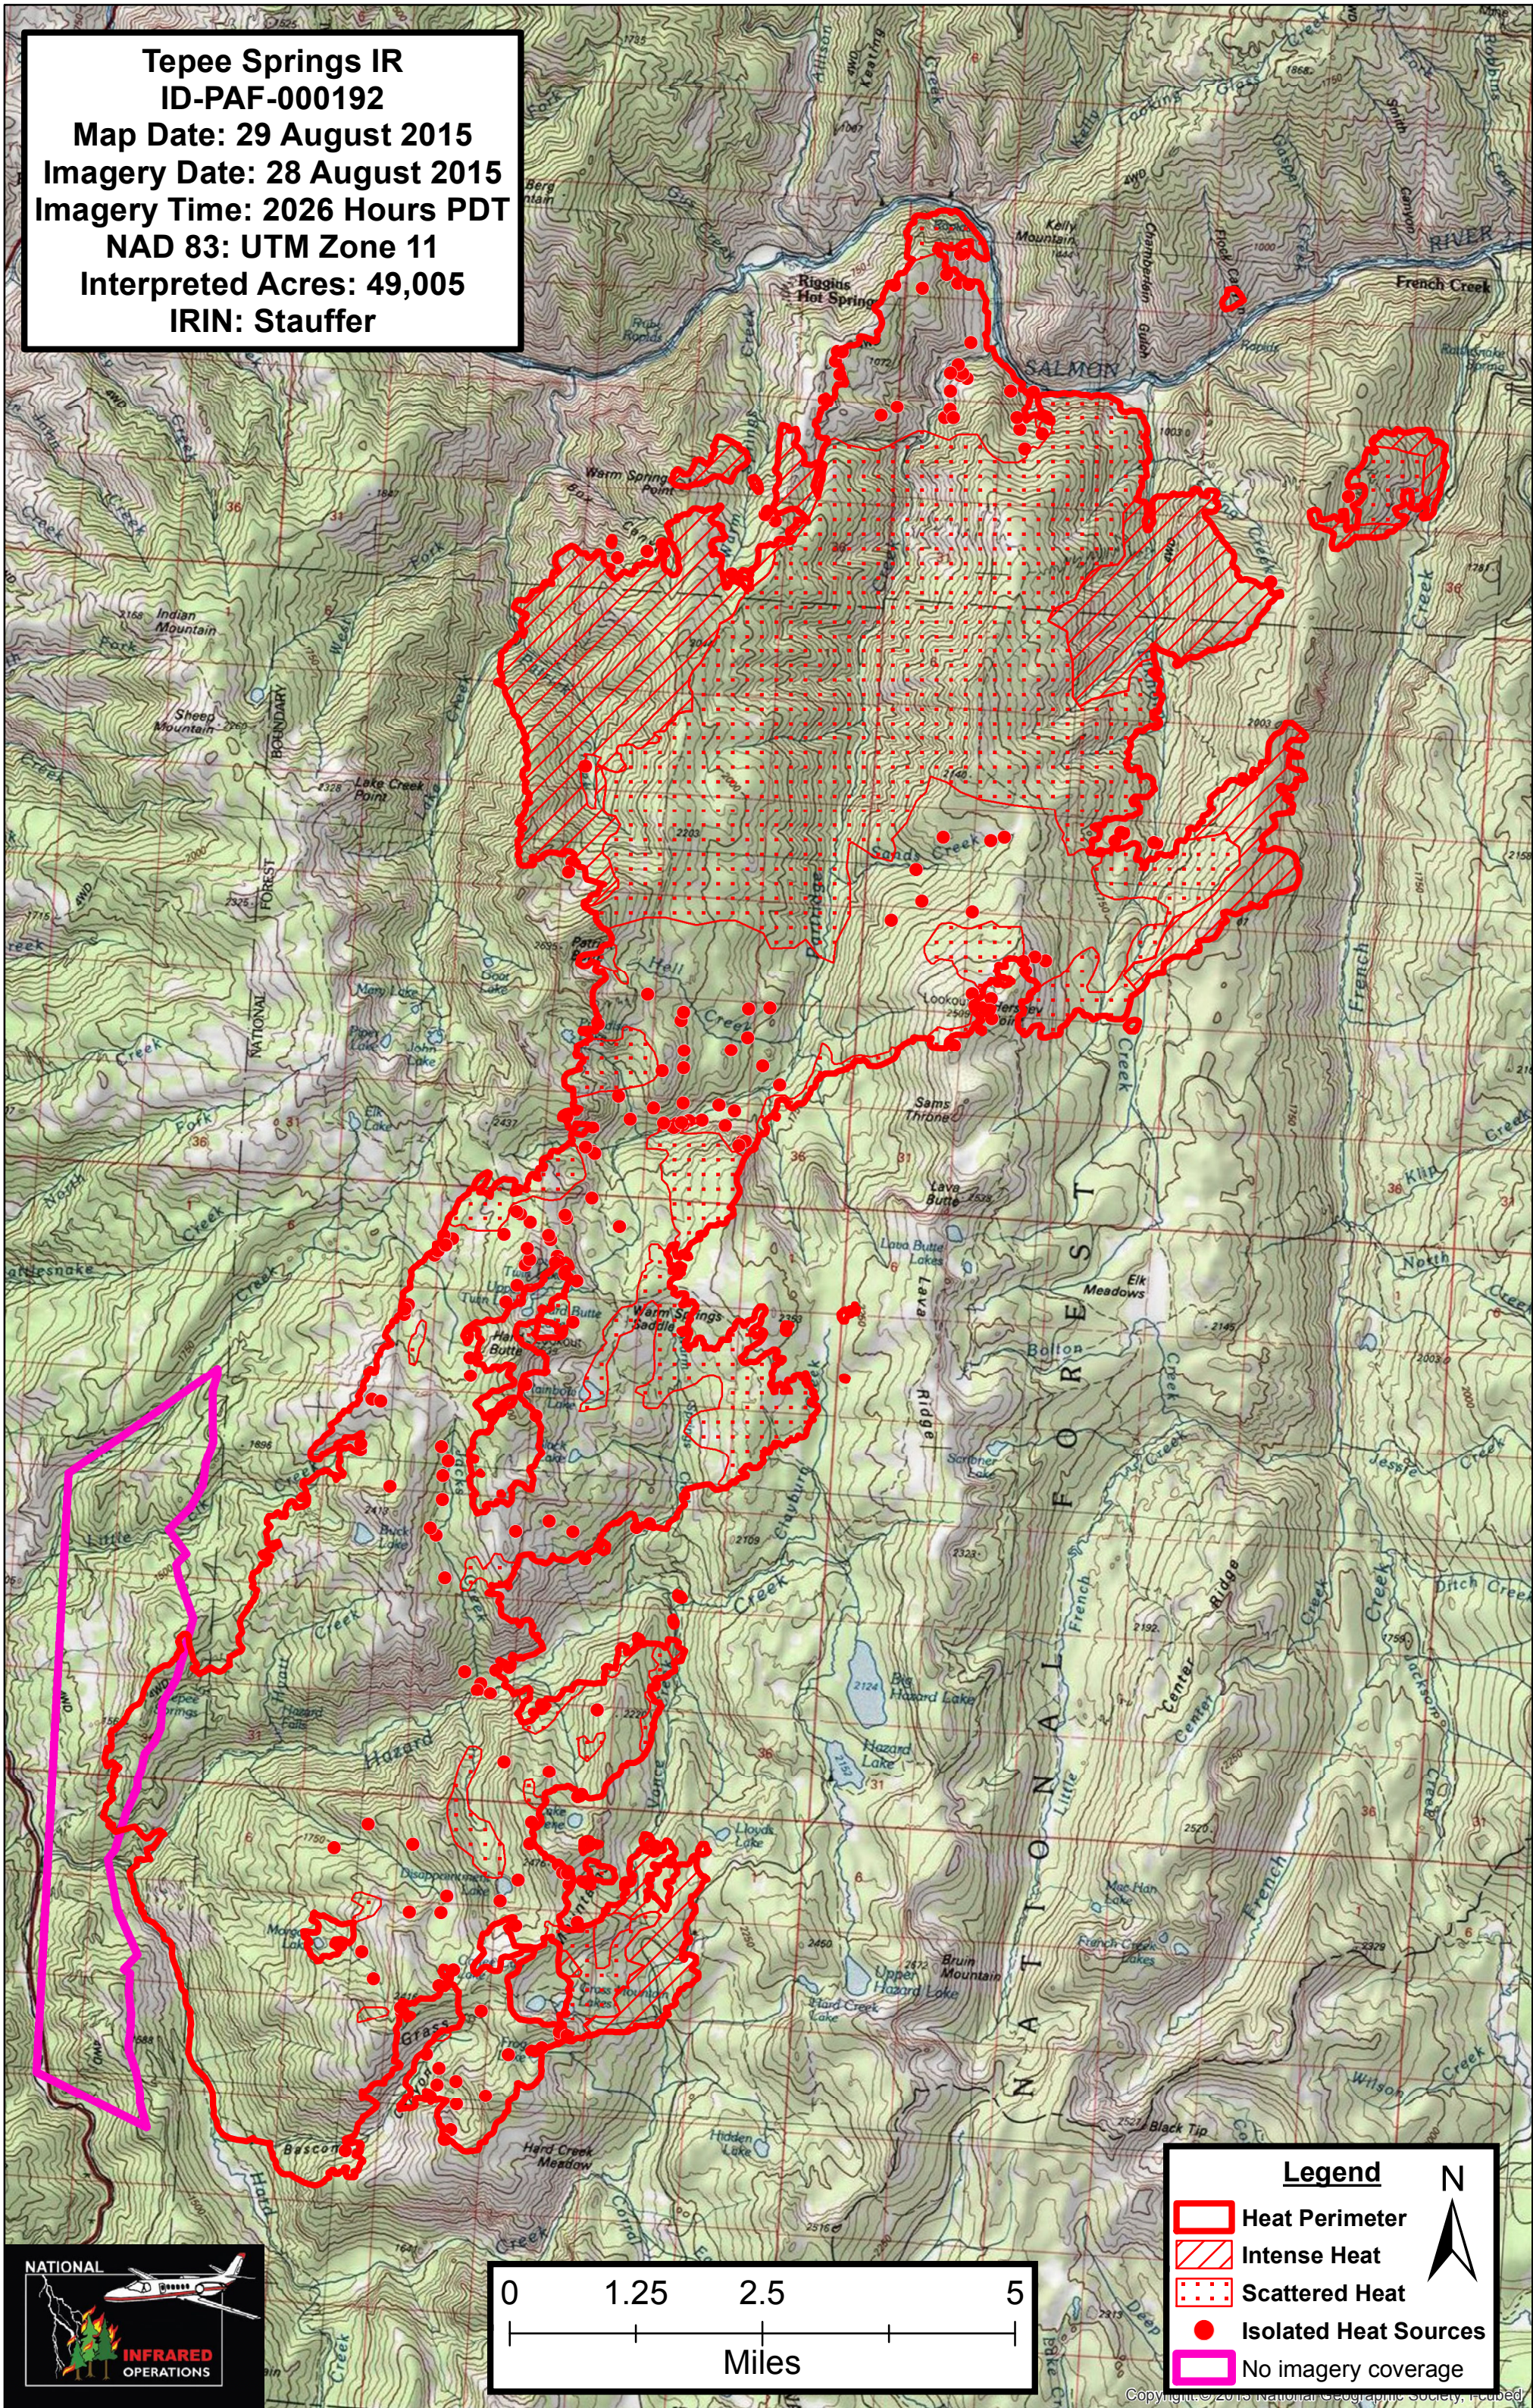

Tepee Springs IR
ID-PAF-000192
Map Date: 29 August 2015
Imagery Date: 28 August 2015
Imagery Time: 2026 Hours PDT
NAD 83: UTM Zone 11
Interpreted Acres: 49,005
IRIN: Stauffer

Legend

-  Heat Perimeter
-  Intense Heat
-  Scattered Heat
-  Isolated Heat Sources
-  No imagery coverage

N
↑