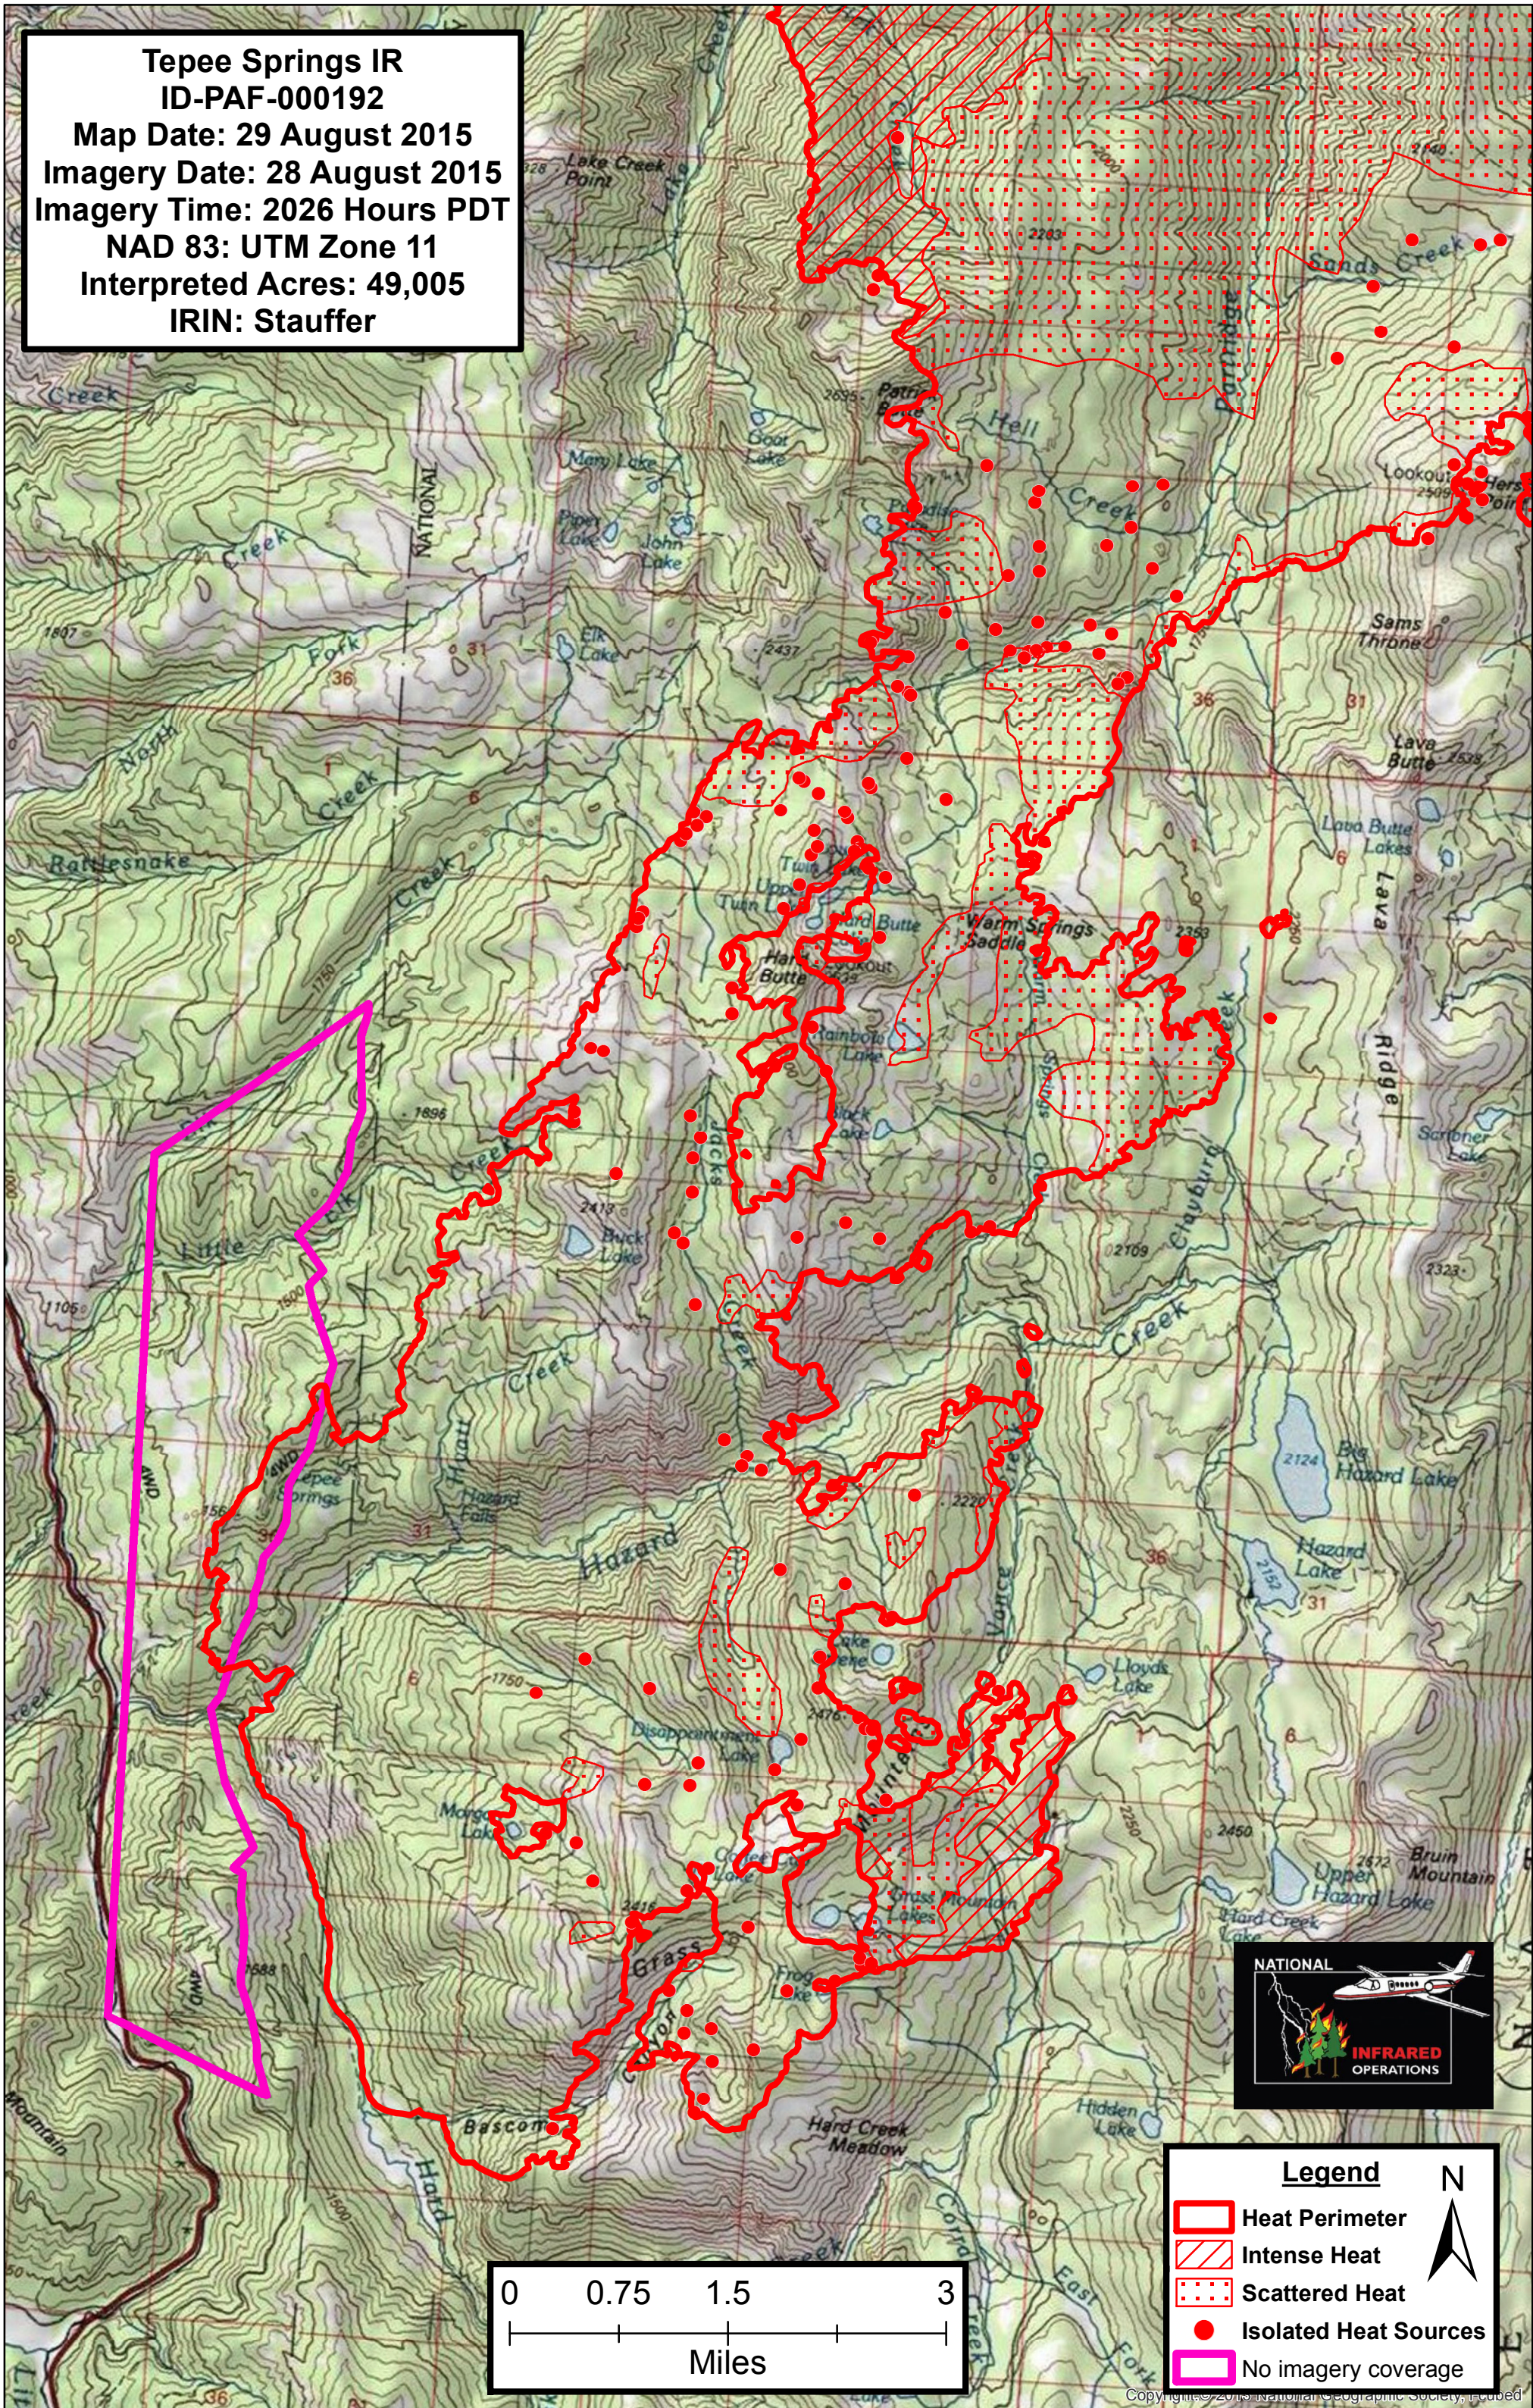

Tepee Springs IR
ID-PAF-000192
Map Date: 29 August 2015
Imagery Date: 28 August 2015
Imagery Time: 2026 Hours PDT
NAD 83: UTM Zone 11
Interpreted Acres: 49,005
IRIN: Stauffer

Legend

- Heat Perimeter
- Intense Heat
- Scattered Heat
- Isolated Heat Sources
- No imagery coverage

N