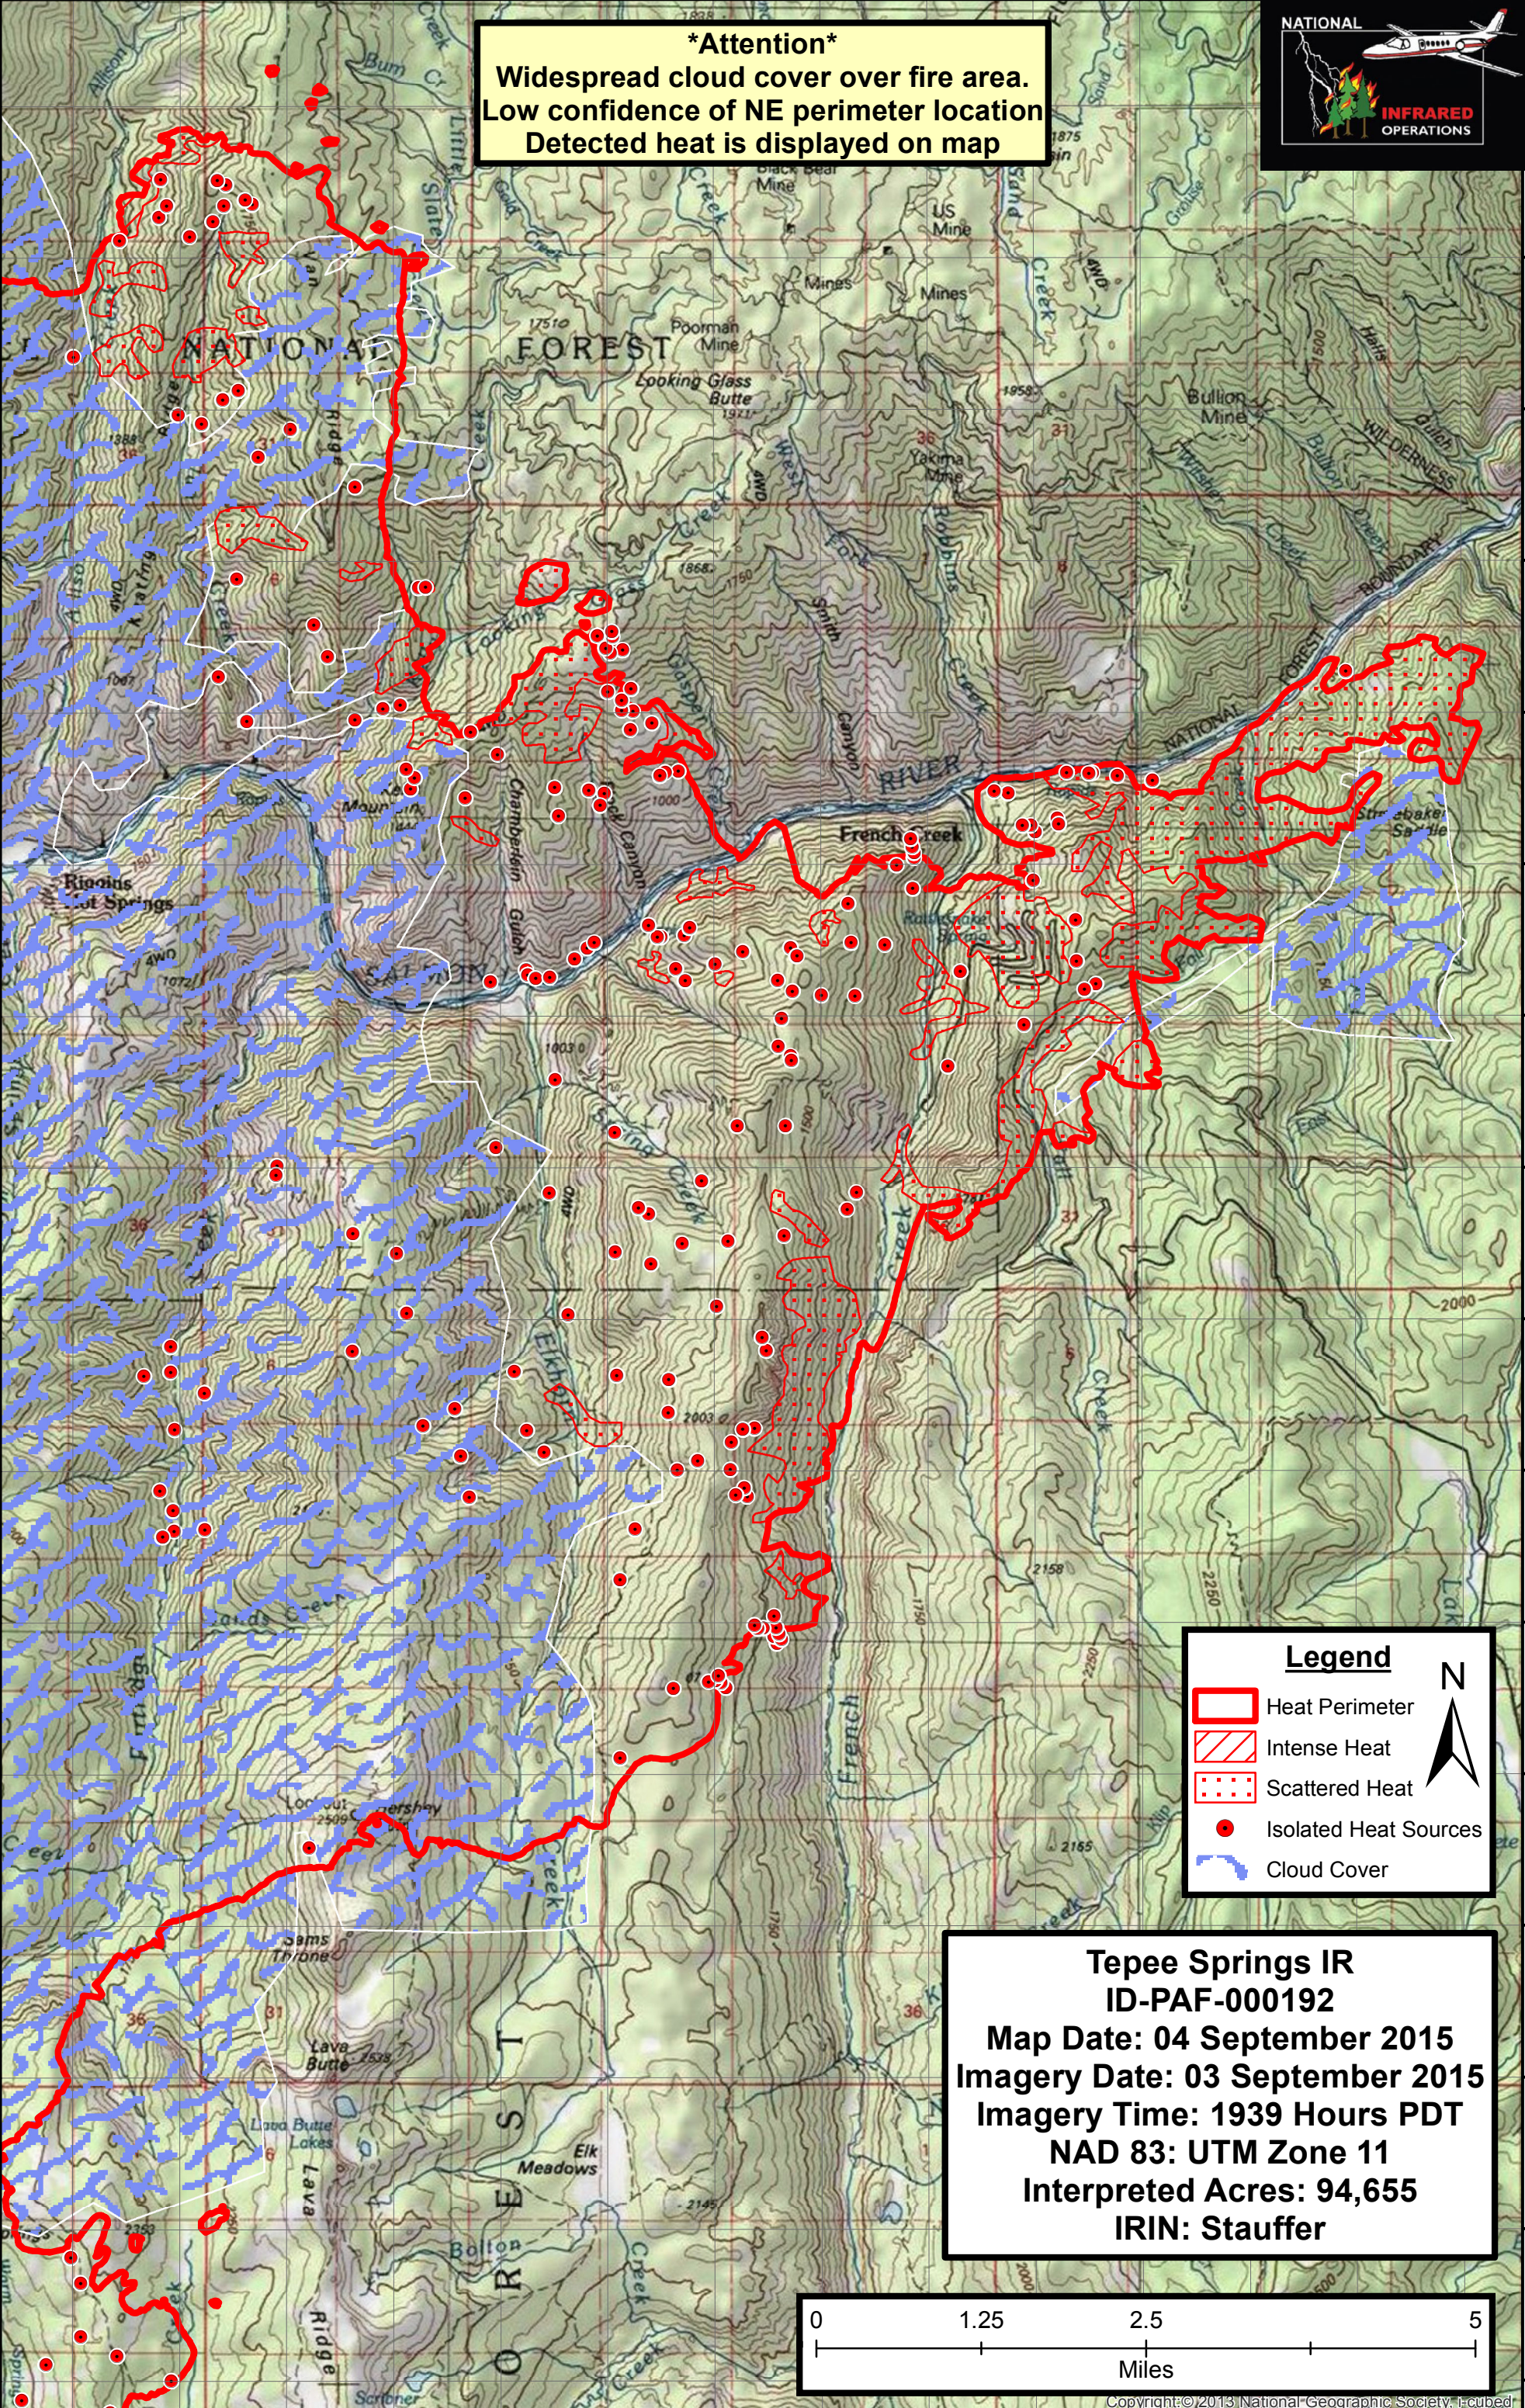

Attention
Widespread cloud cover over fire area.
Low confidence of NE perimeter location
Detected heat is displayed on map

Legend

- Heat Perimeter
- Intense Heat
- Scattered Heat
- Isolated Heat Sources
- Cloud Cover

Tepee Springs IR
ID-PAF-000192
Map Date: 04 September 2015
Imagery Date: 03 September 2015
Imagery Time: 1939 Hours PDT
NAD 83: UTM Zone 11
Interpreted Acres: 94,655
IRIN: Stauffer