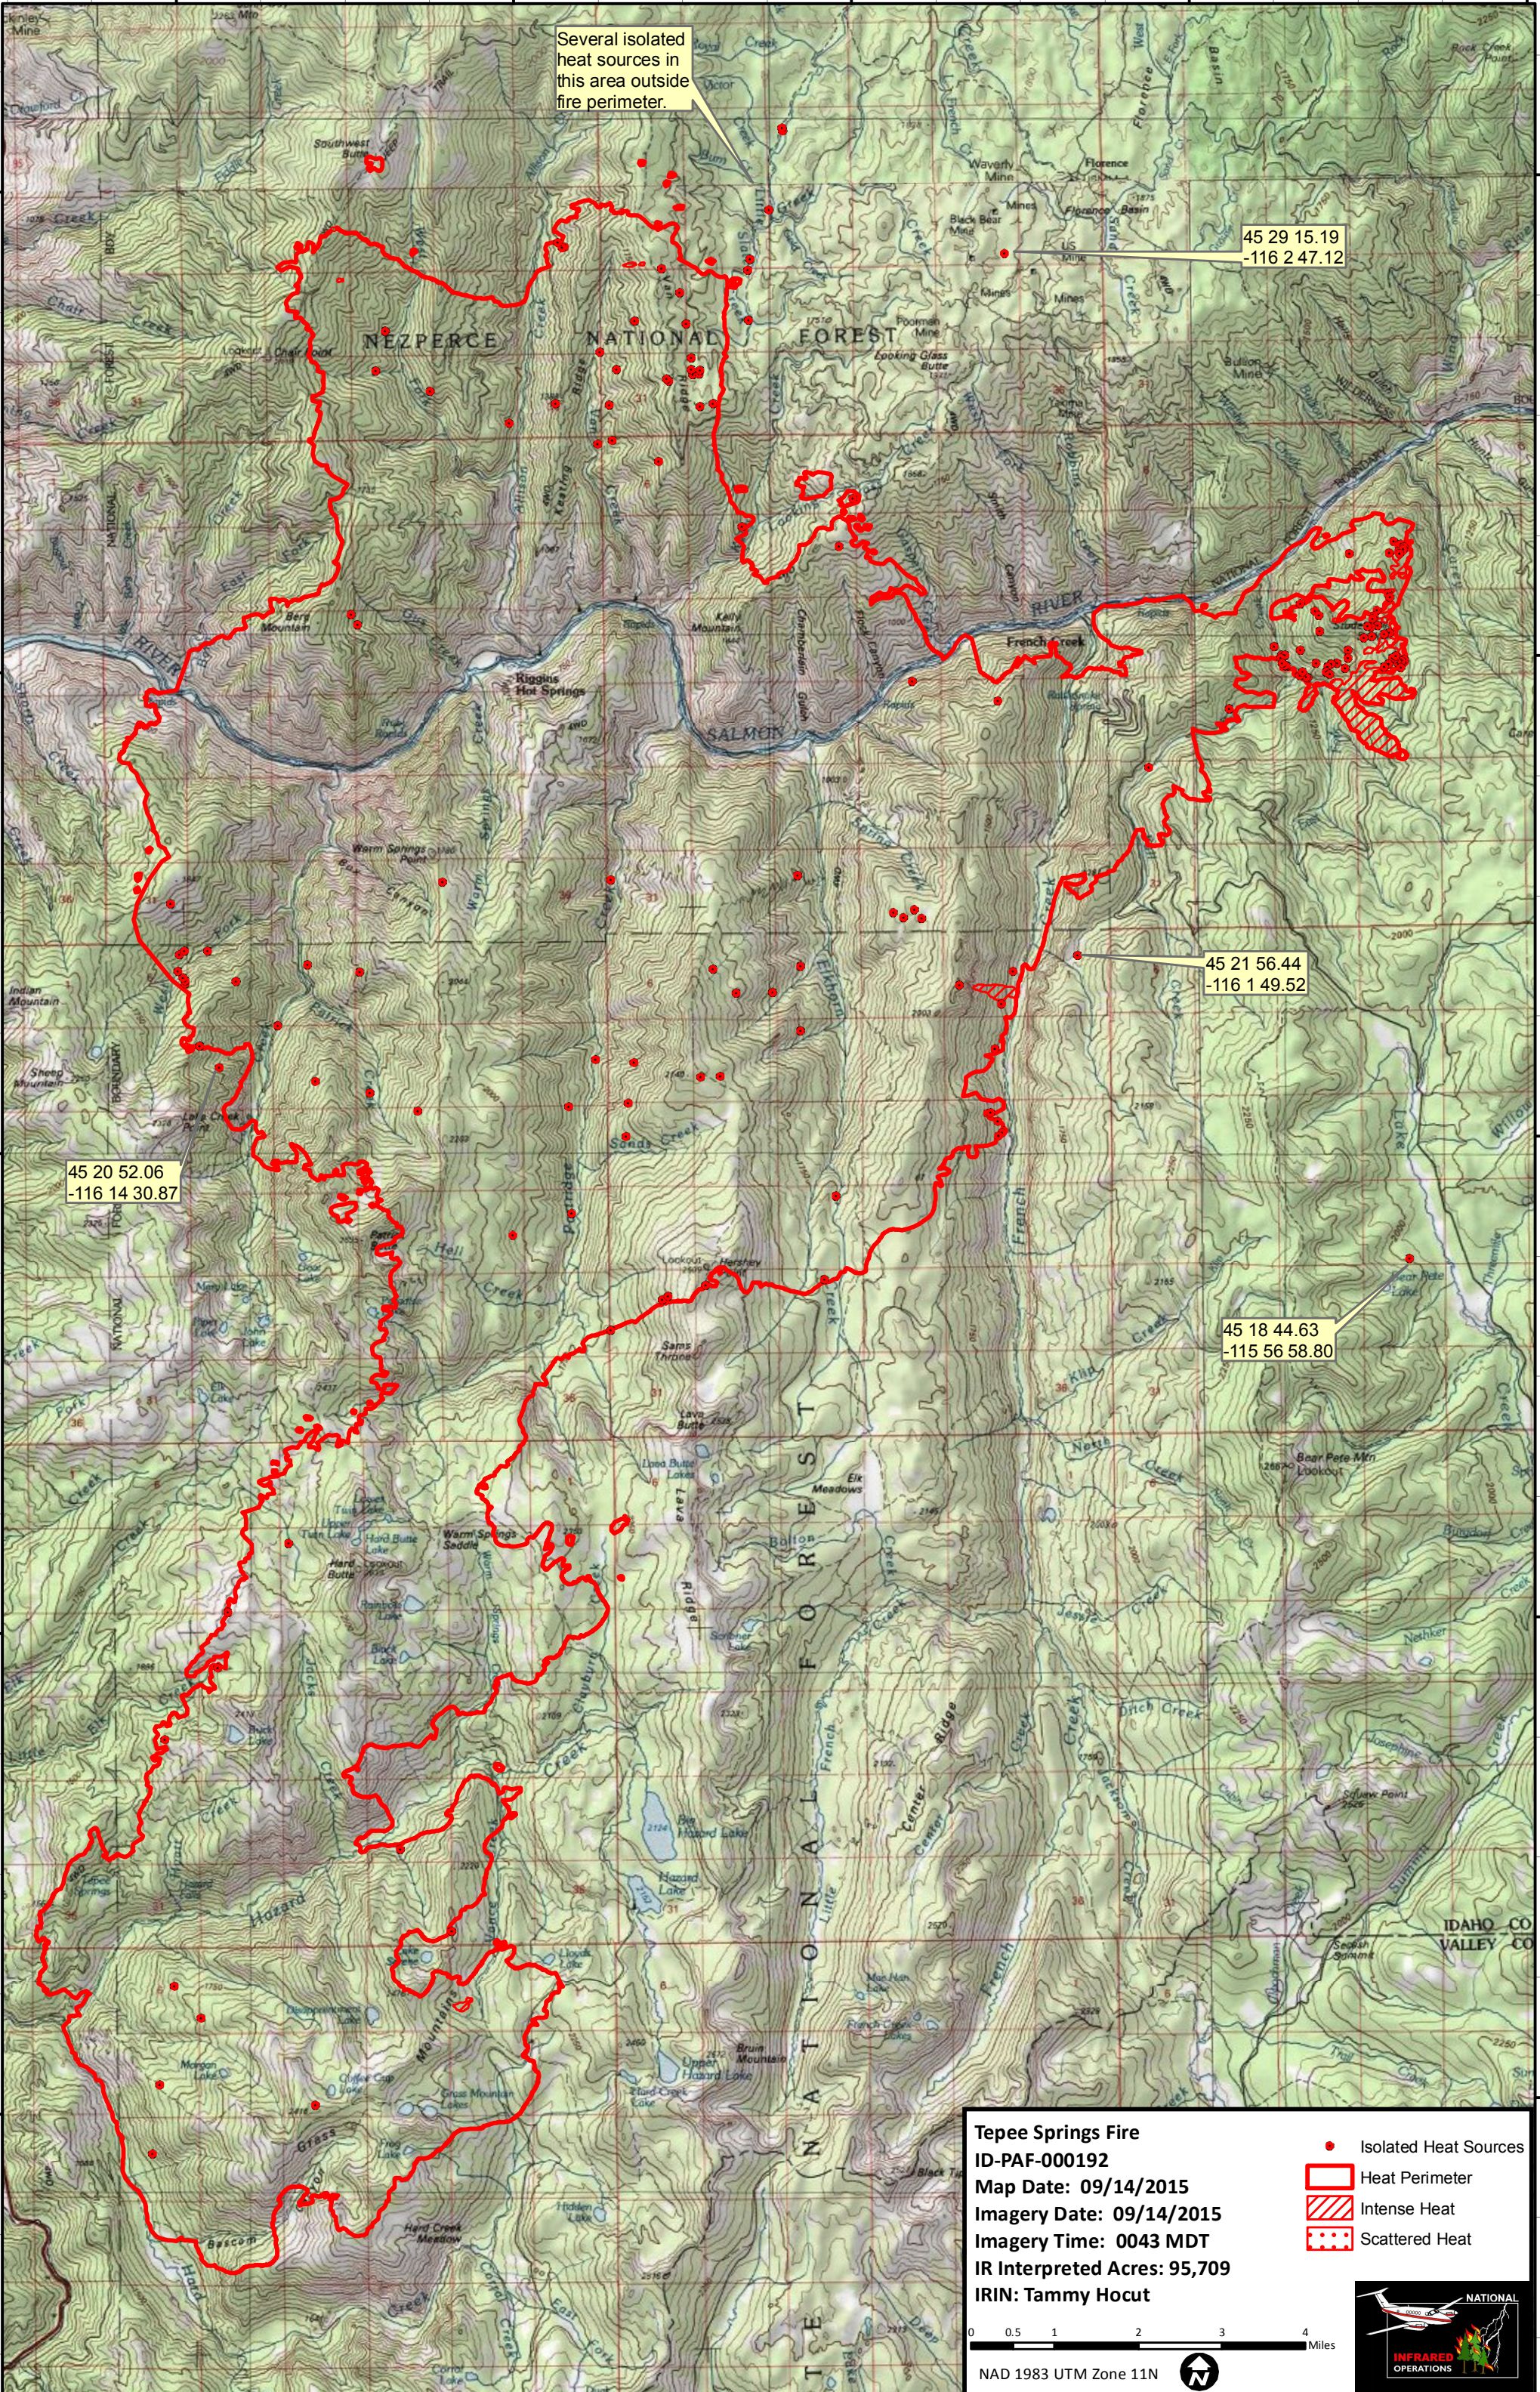

Several isolated heat sources in this area outside fire perimeter.

45 29 15.19  
-116 2 47.12

45 21 56.44  
-116 1 49.52

45 20 52.06  
-116 14 30.87

45 18 44.63  
-115 56 58.80

**Tepee Springs Fire**  
ID-PAF-000192  
Map Date: 09/14/2015  
Imagery Date: 09/14/2015  
Imagery Time: 0043 MDT  
IR Interpreted Acres: 95,709  
IRIN: Tammy Hocut

- Isolated Heat Sources
- Heat Perimeter
- Intense Heat
- Scattered Heat