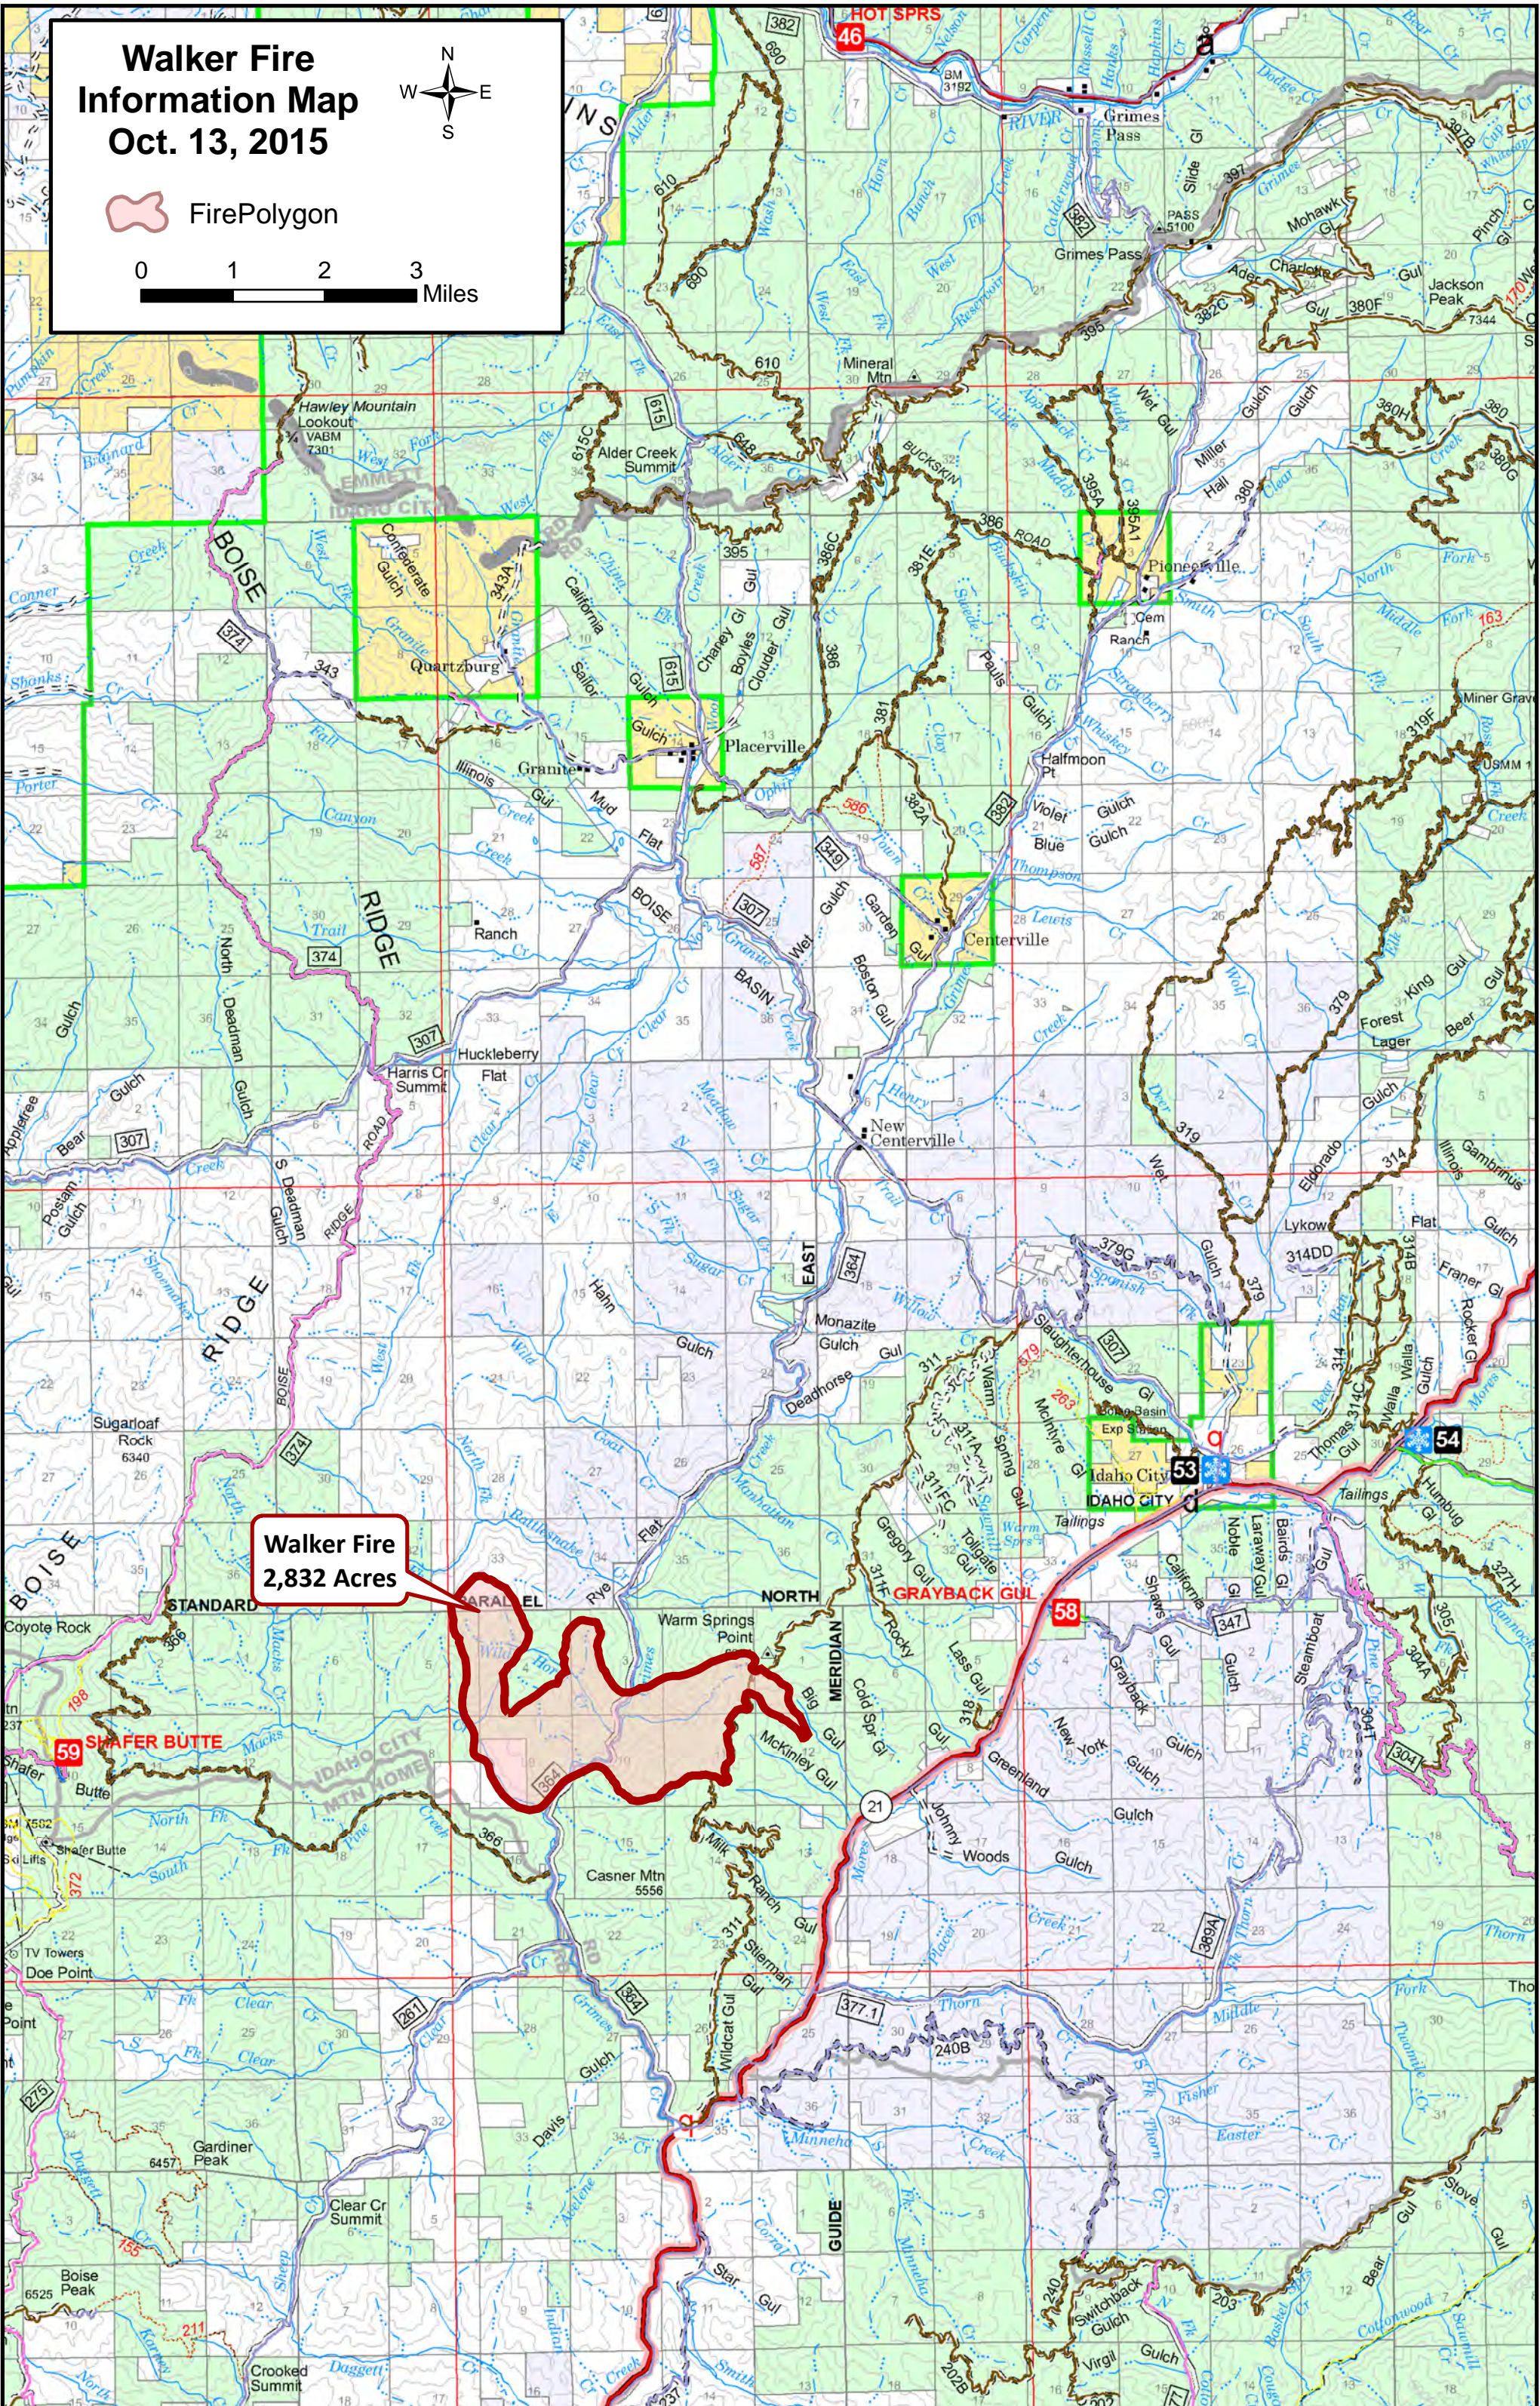

Walker Fire Information Map Oct. 13, 2015

 FirePolygon

**Walker Fire
2,832 Acres**

GRAYBACK GULCH

MCKINLEY GULCH

WILDCAT GULCH

STAR GULCH

SWITCHBACK GULCH

WILDCAT GULCH