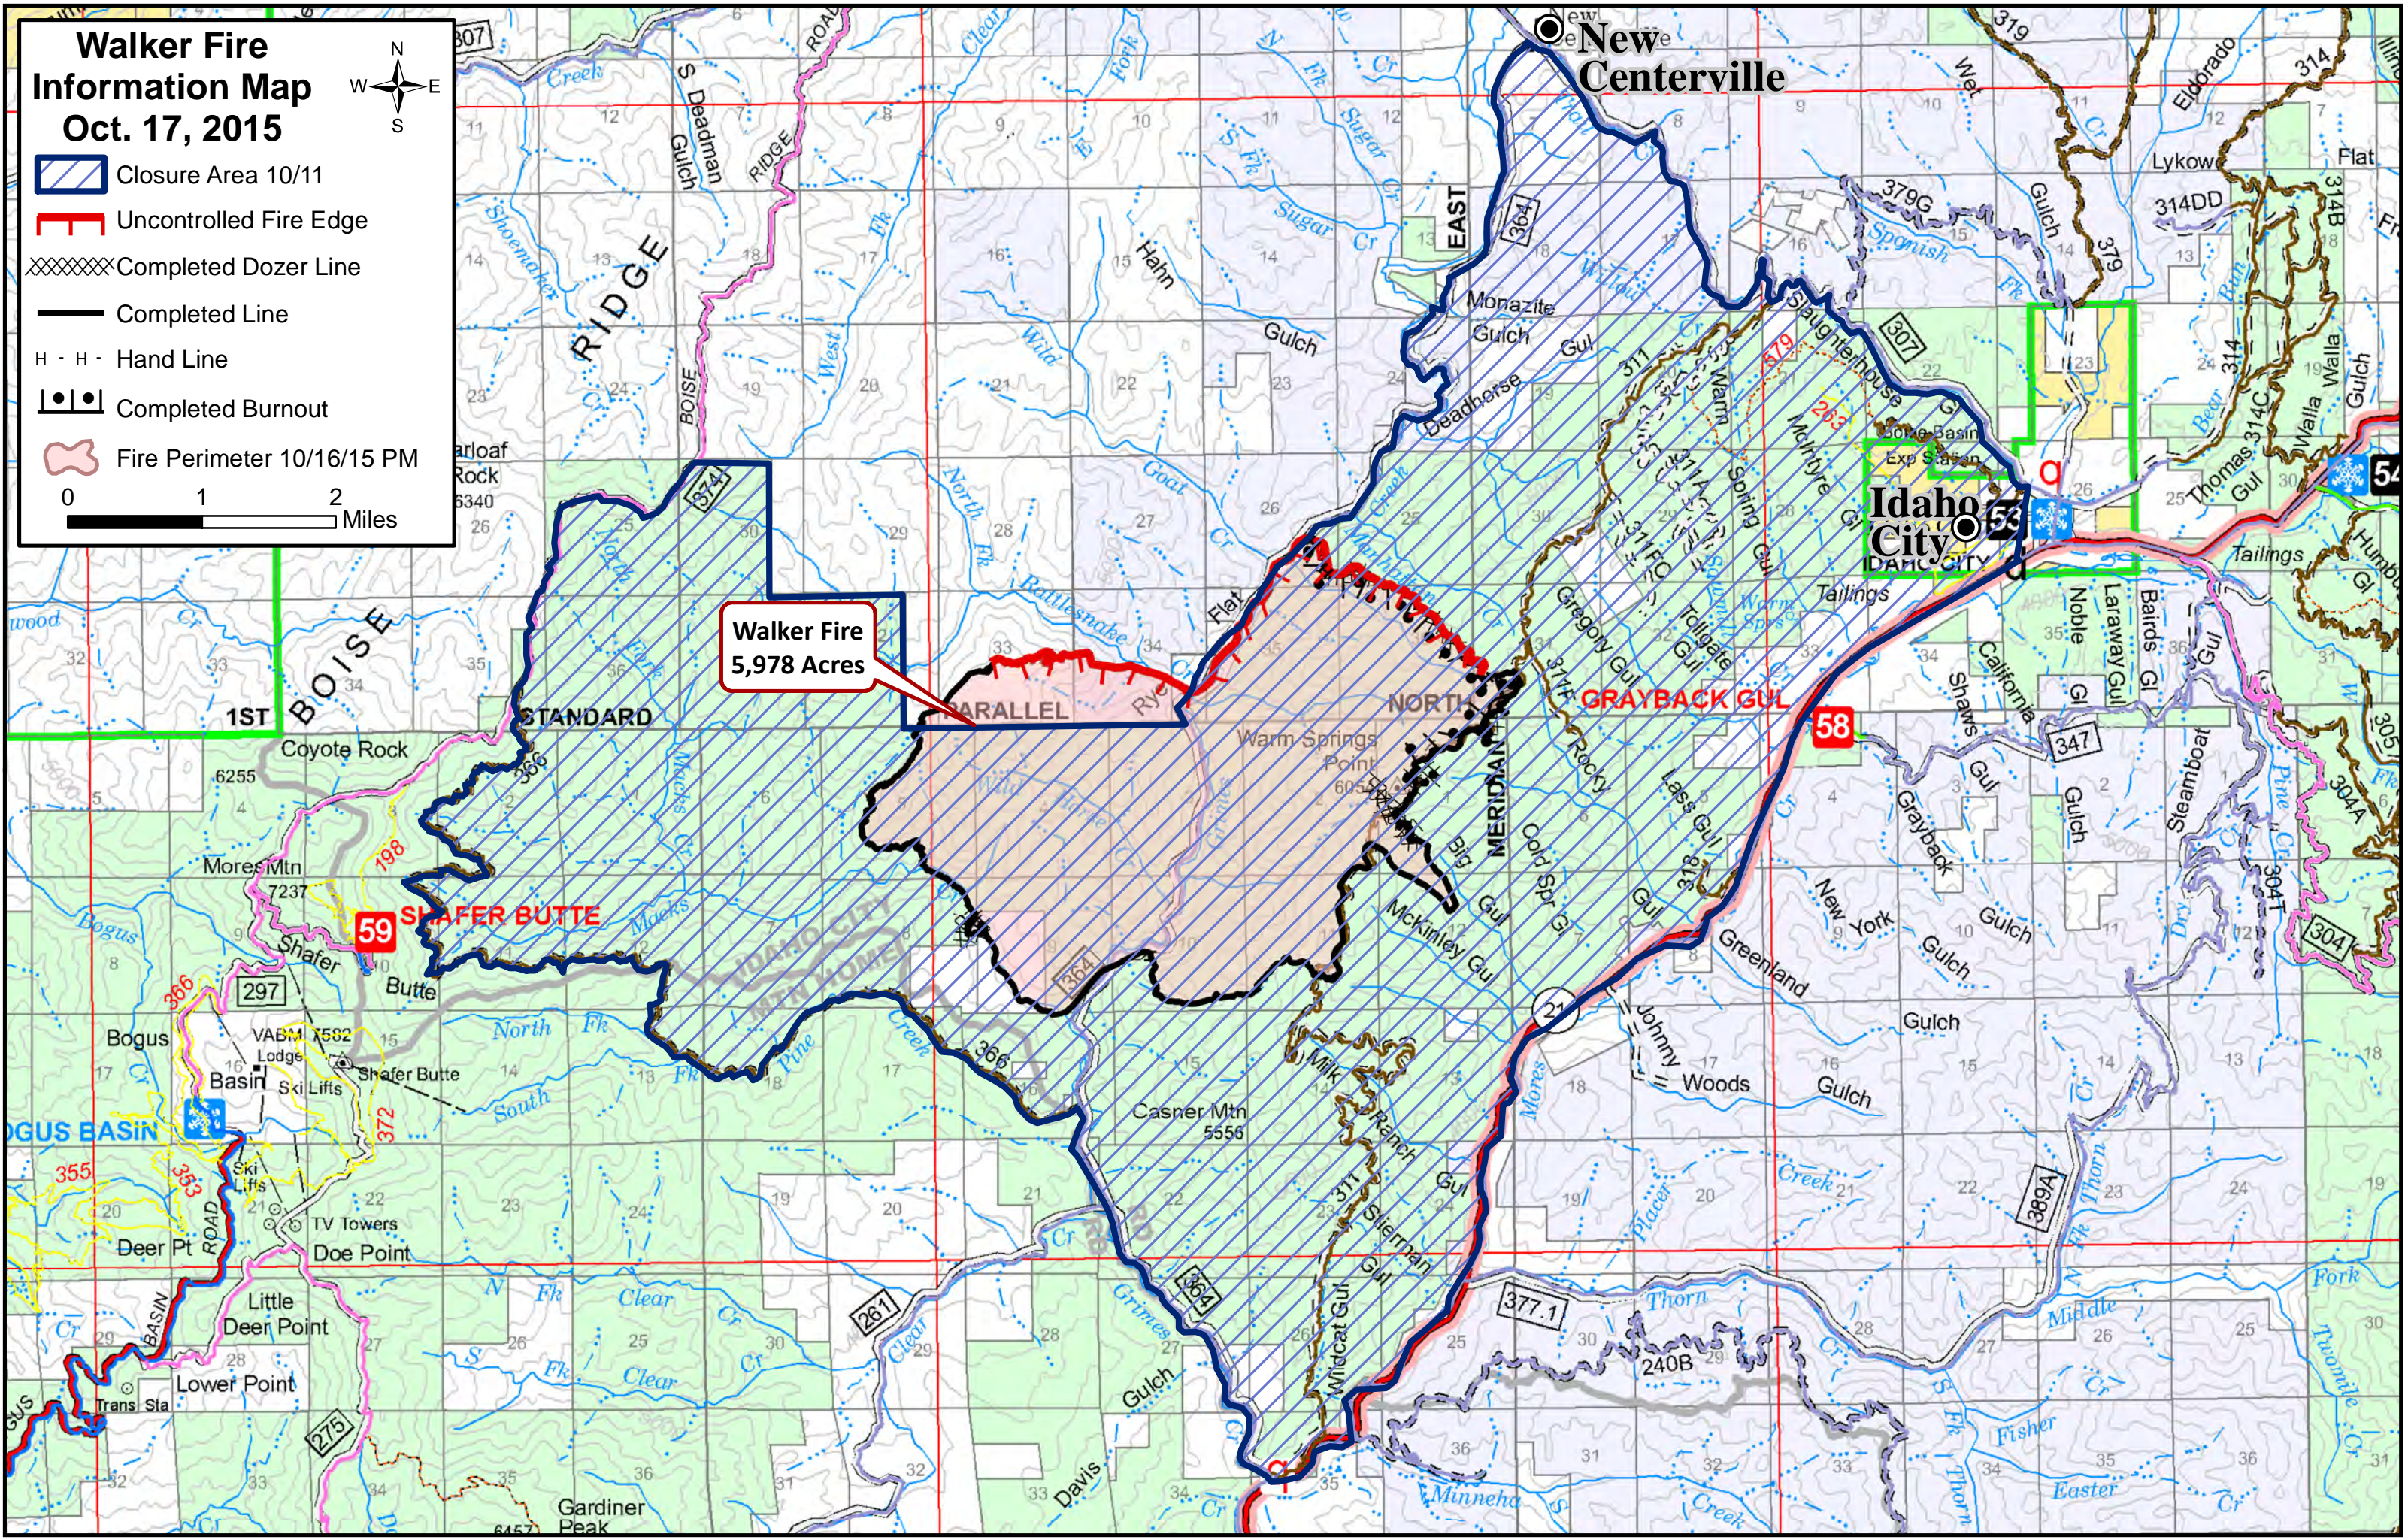

Walker Fire Information Map

Oct. 17, 2015

- Closure Area 10/11
- Uncontrolled Fire Edge
- Completed Dozer Line
- Completed Line
- Hand Line
- Completed Burnout
- Fire Perimeter 10/16/15 PM

0 1 2 Miles

Walker Fire
5,978 Acres

New Centerville

Idaho City