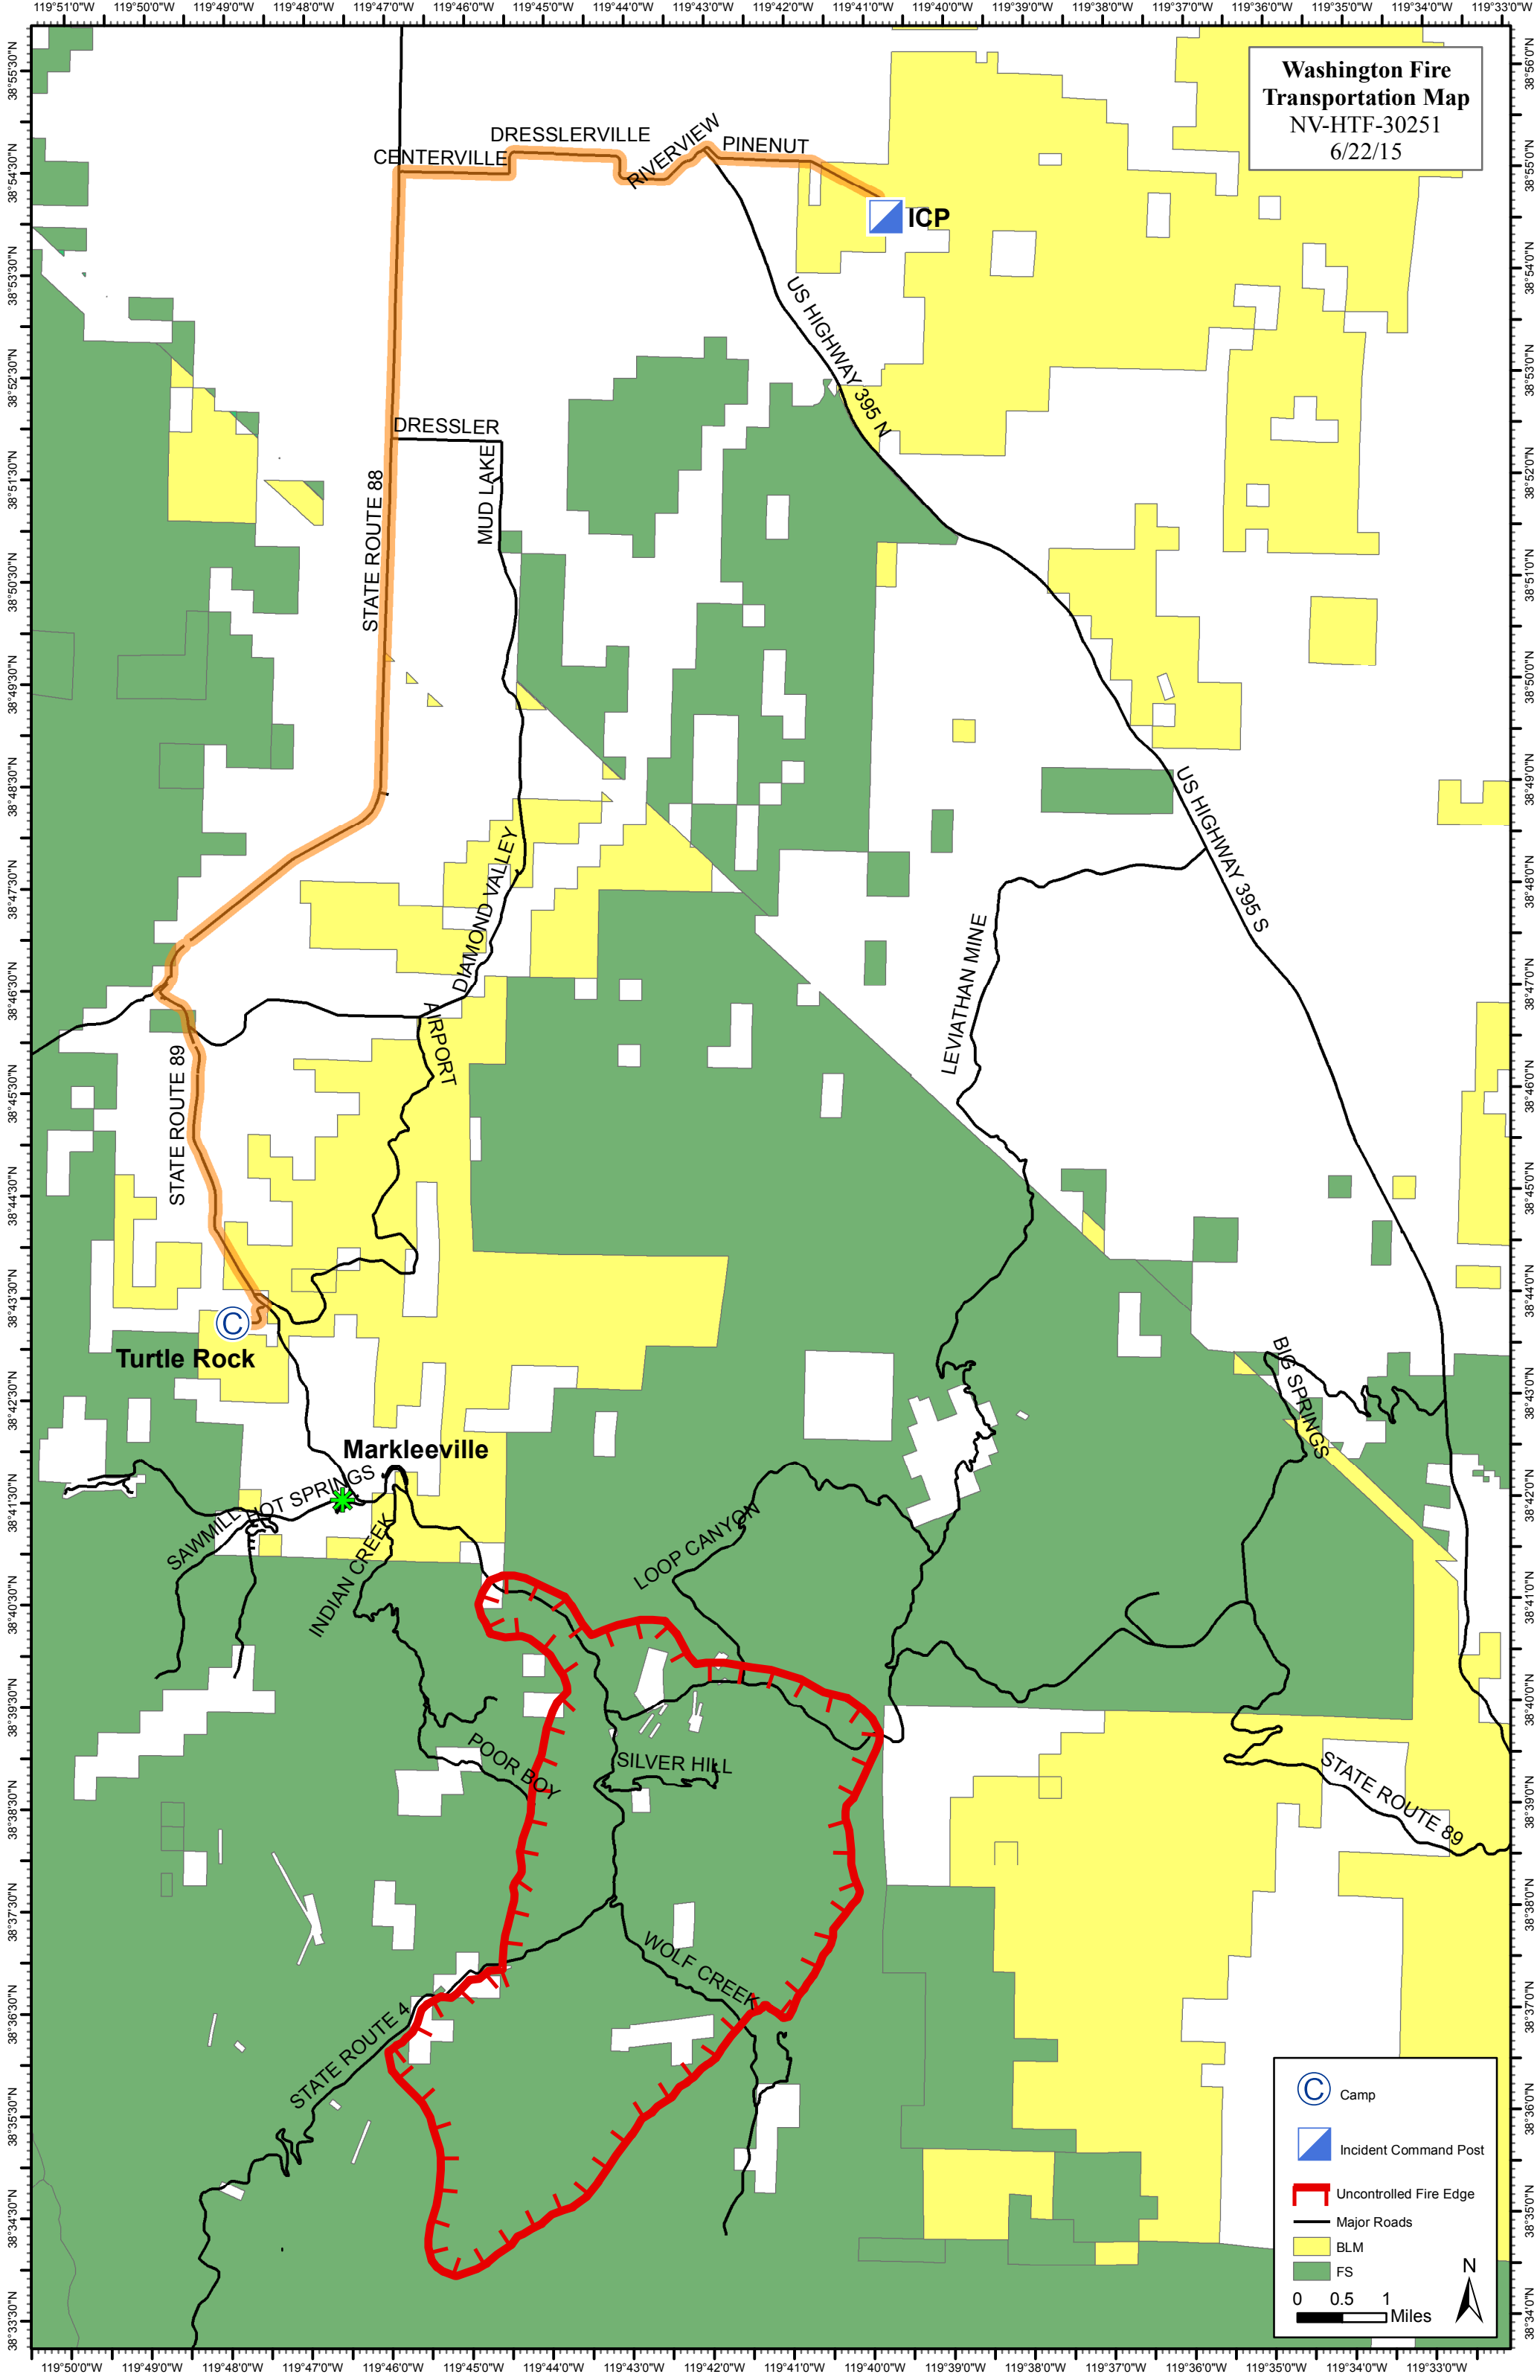

**Washington Fire
Transportation Map**
NV-HTF-30251
6/22/15

Legend:

- Camp
- Incident Command Post
- Uncontrolled Fire Edge
- Major Roads
- BLM
- FS

Scale: 0 0.5 1 Miles

North Arrow