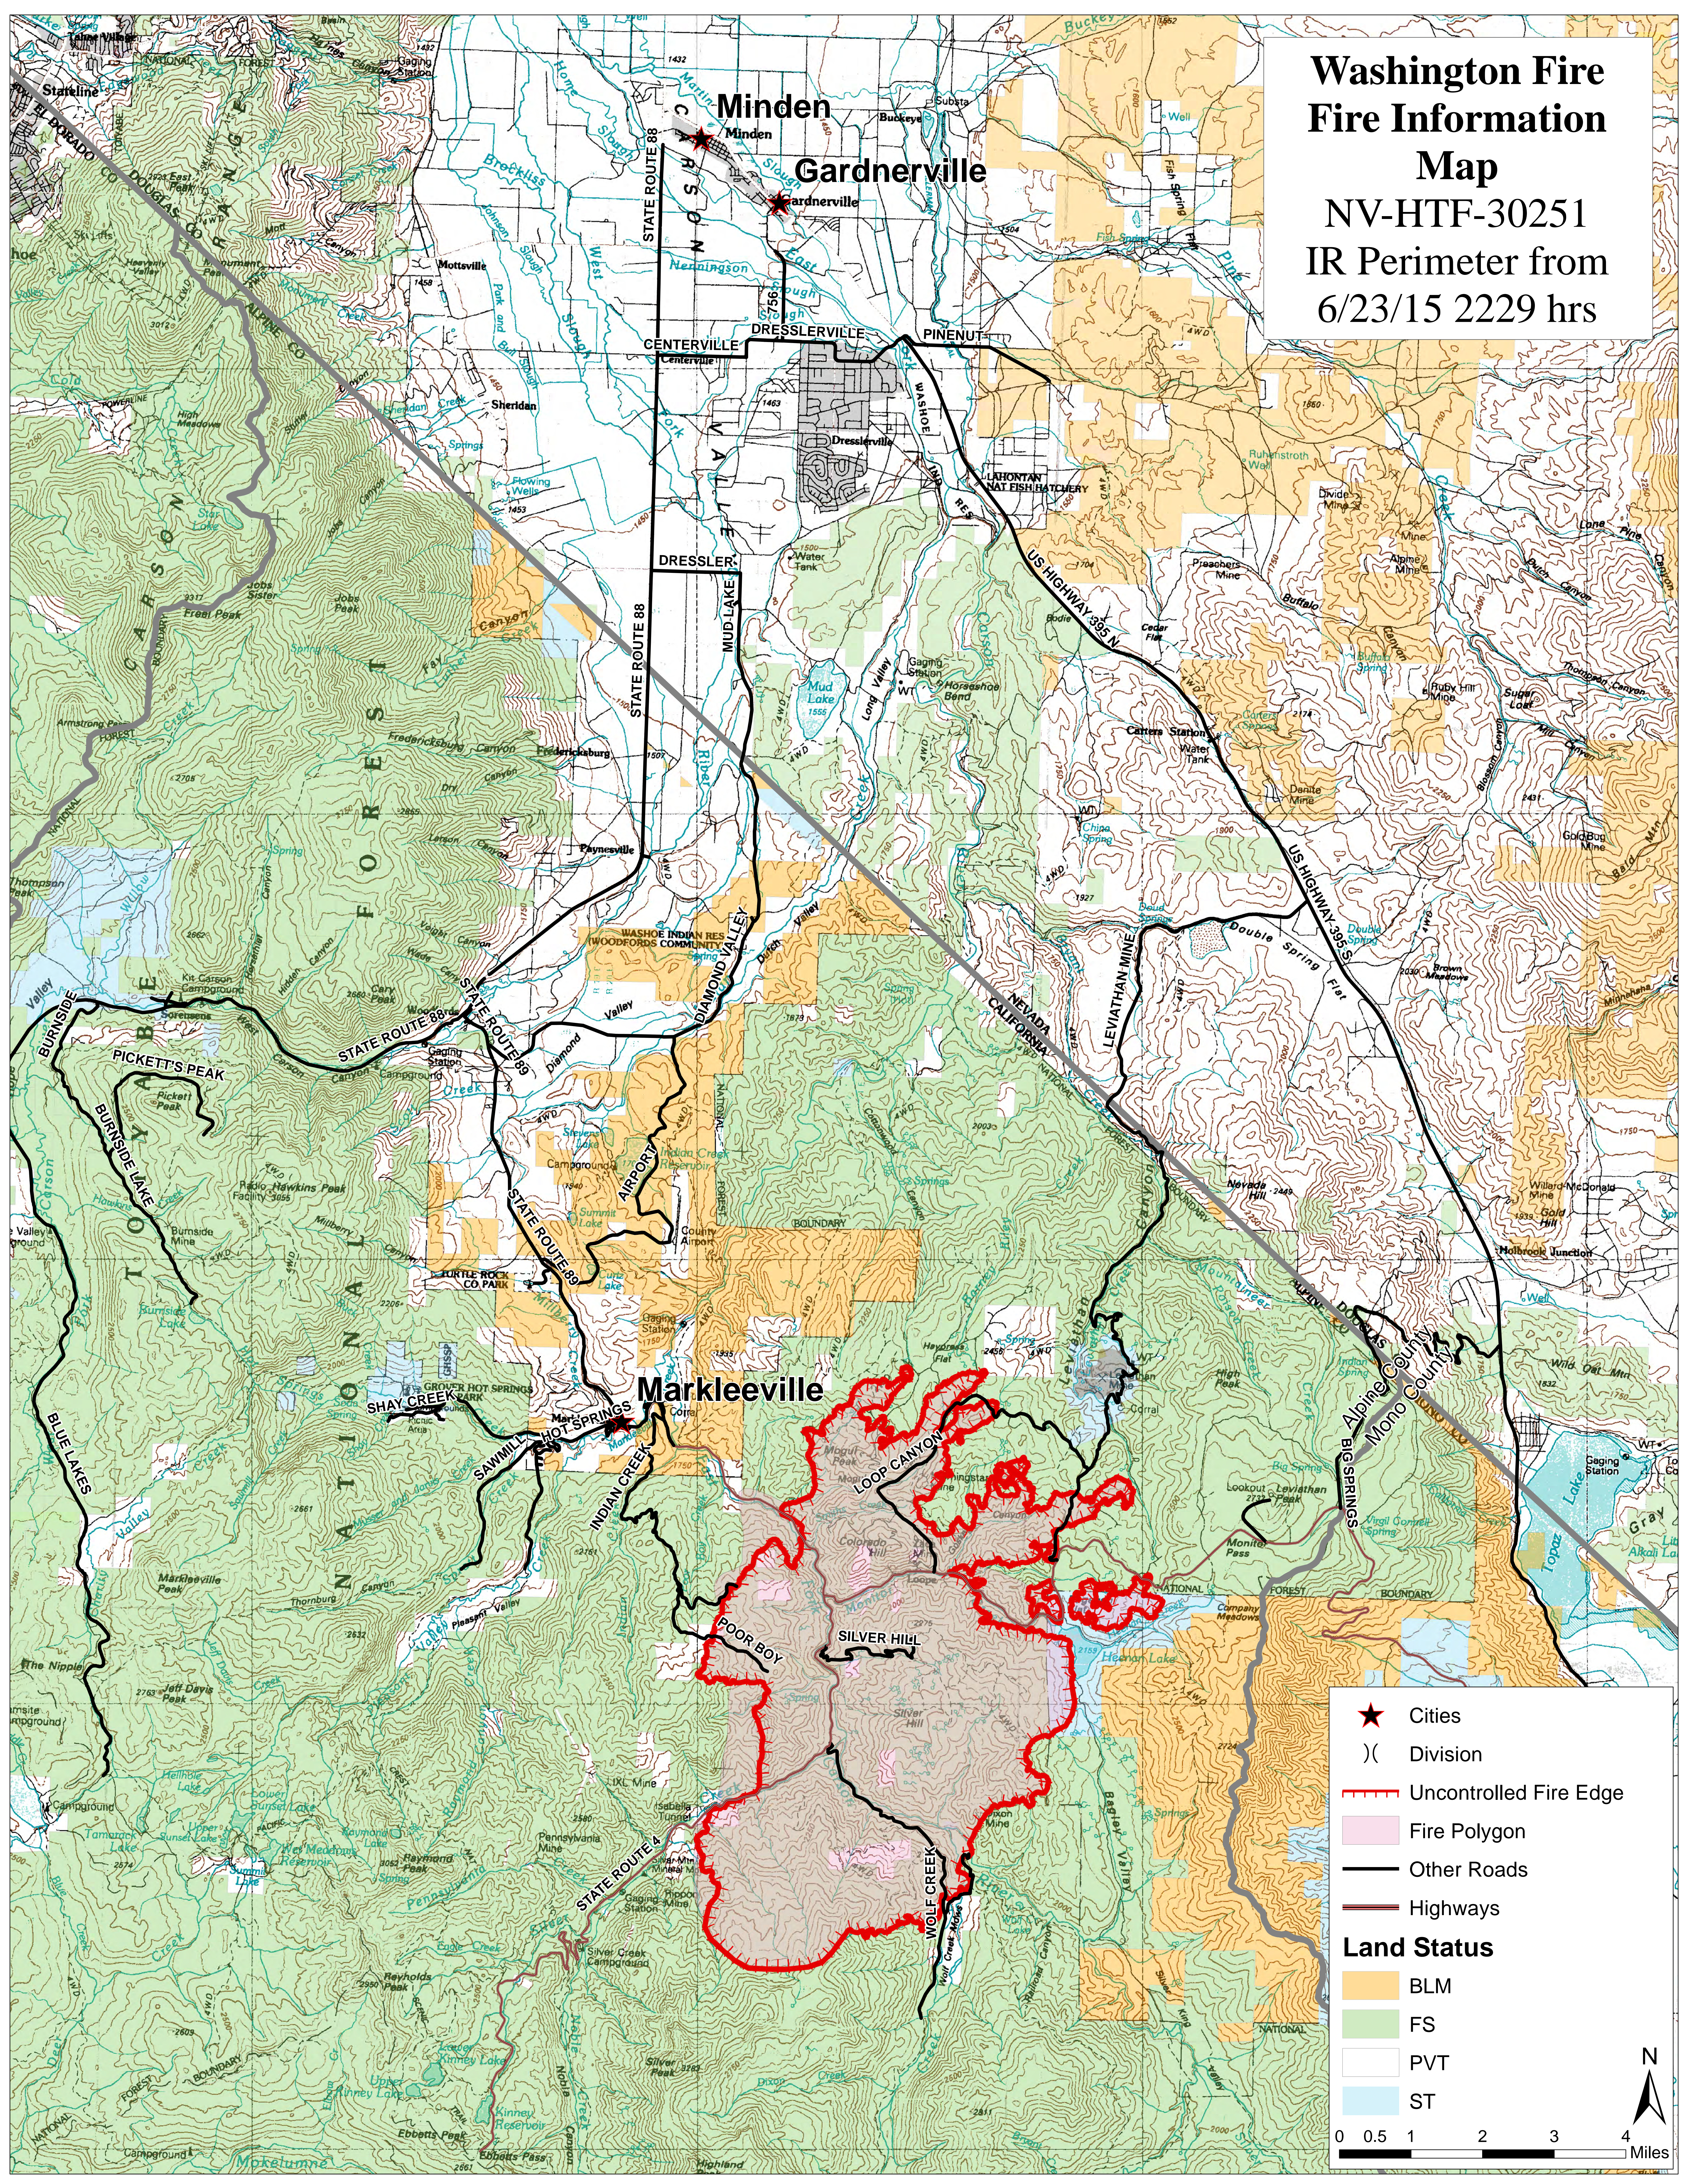

Washington Fire Fire Information Map

NV-HTF-30251
IR Perimeter from
6/23/15 2229 hrs

- ★ Cities
- () Division
- Uncontrolled Fire Edge
- Fire Polygon
- Other Roads
- Highways
- Land Status**
- BLM
- FS
- PVT
- ST