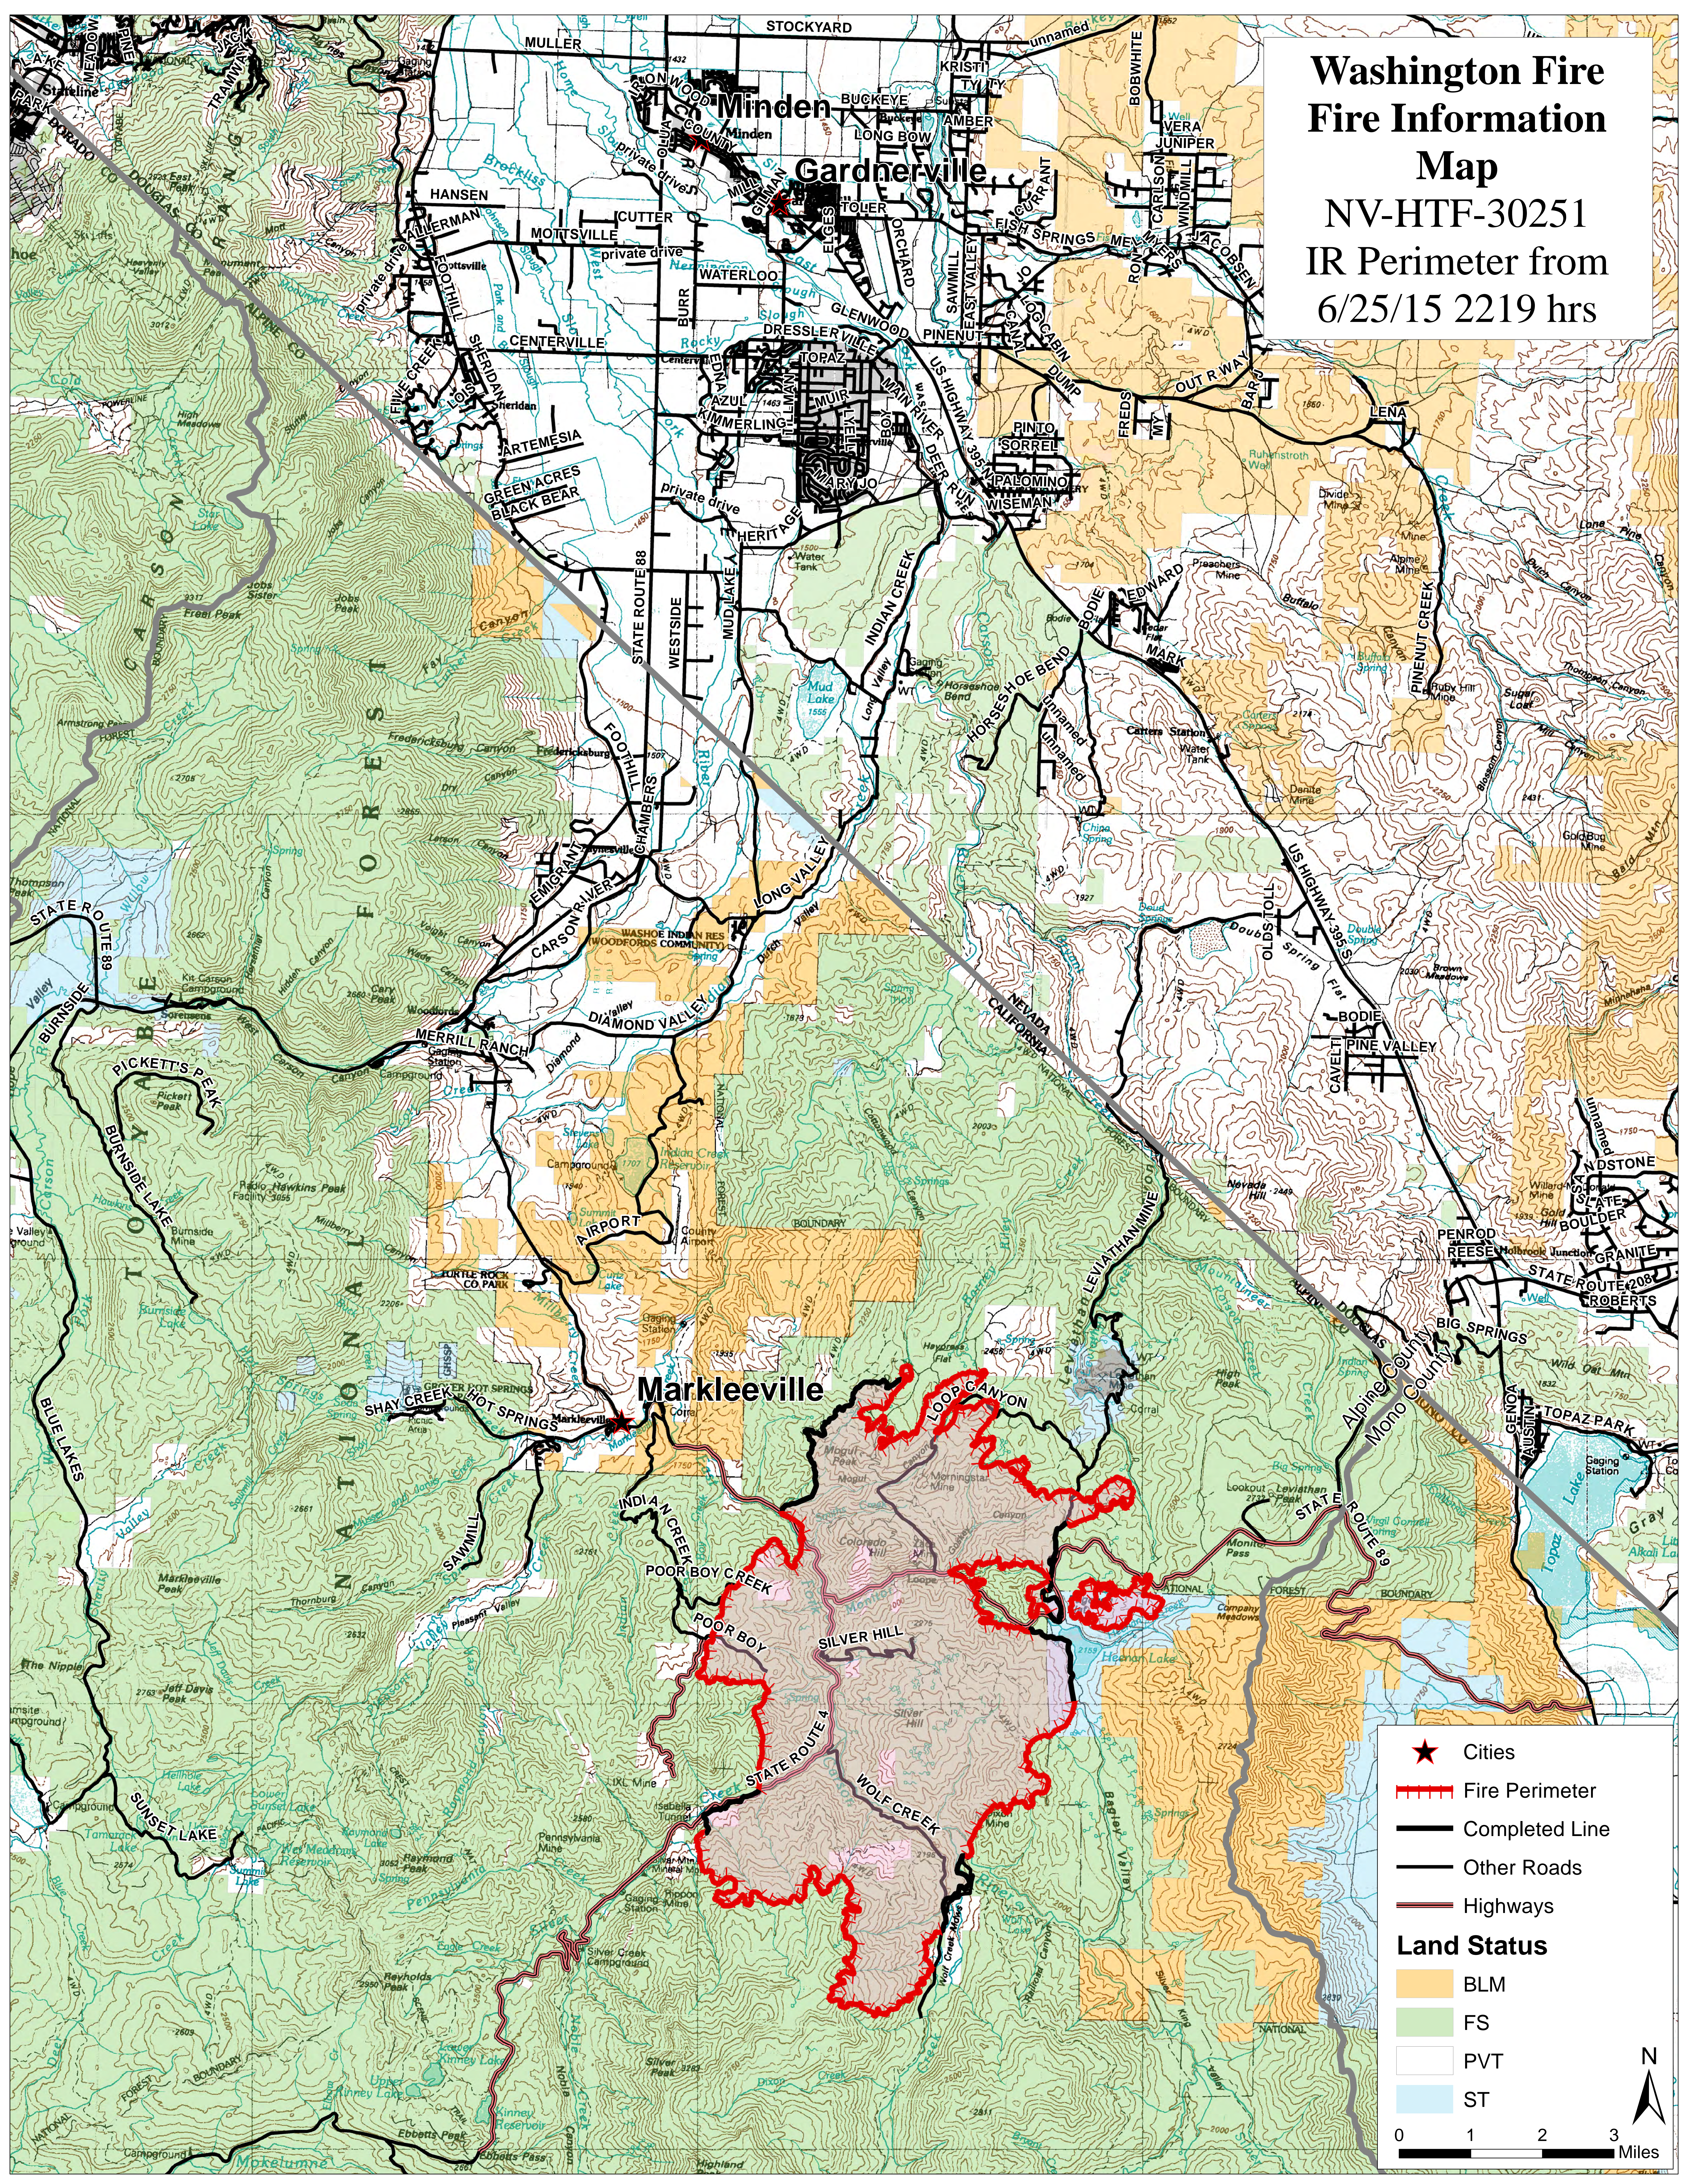

Washington Fire Fire Information Map

NV-HTF-30251
IR Perimeter from
6/25/15 2219 hrs

- ★ Cities
- ▬ Fire Perimeter
- ▬ Completed Line
- ▬ Other Roads
- ▬ Highways

Land Status

- BLM
- FS
- PVT
- ST

0 1 2 3 Miles

N