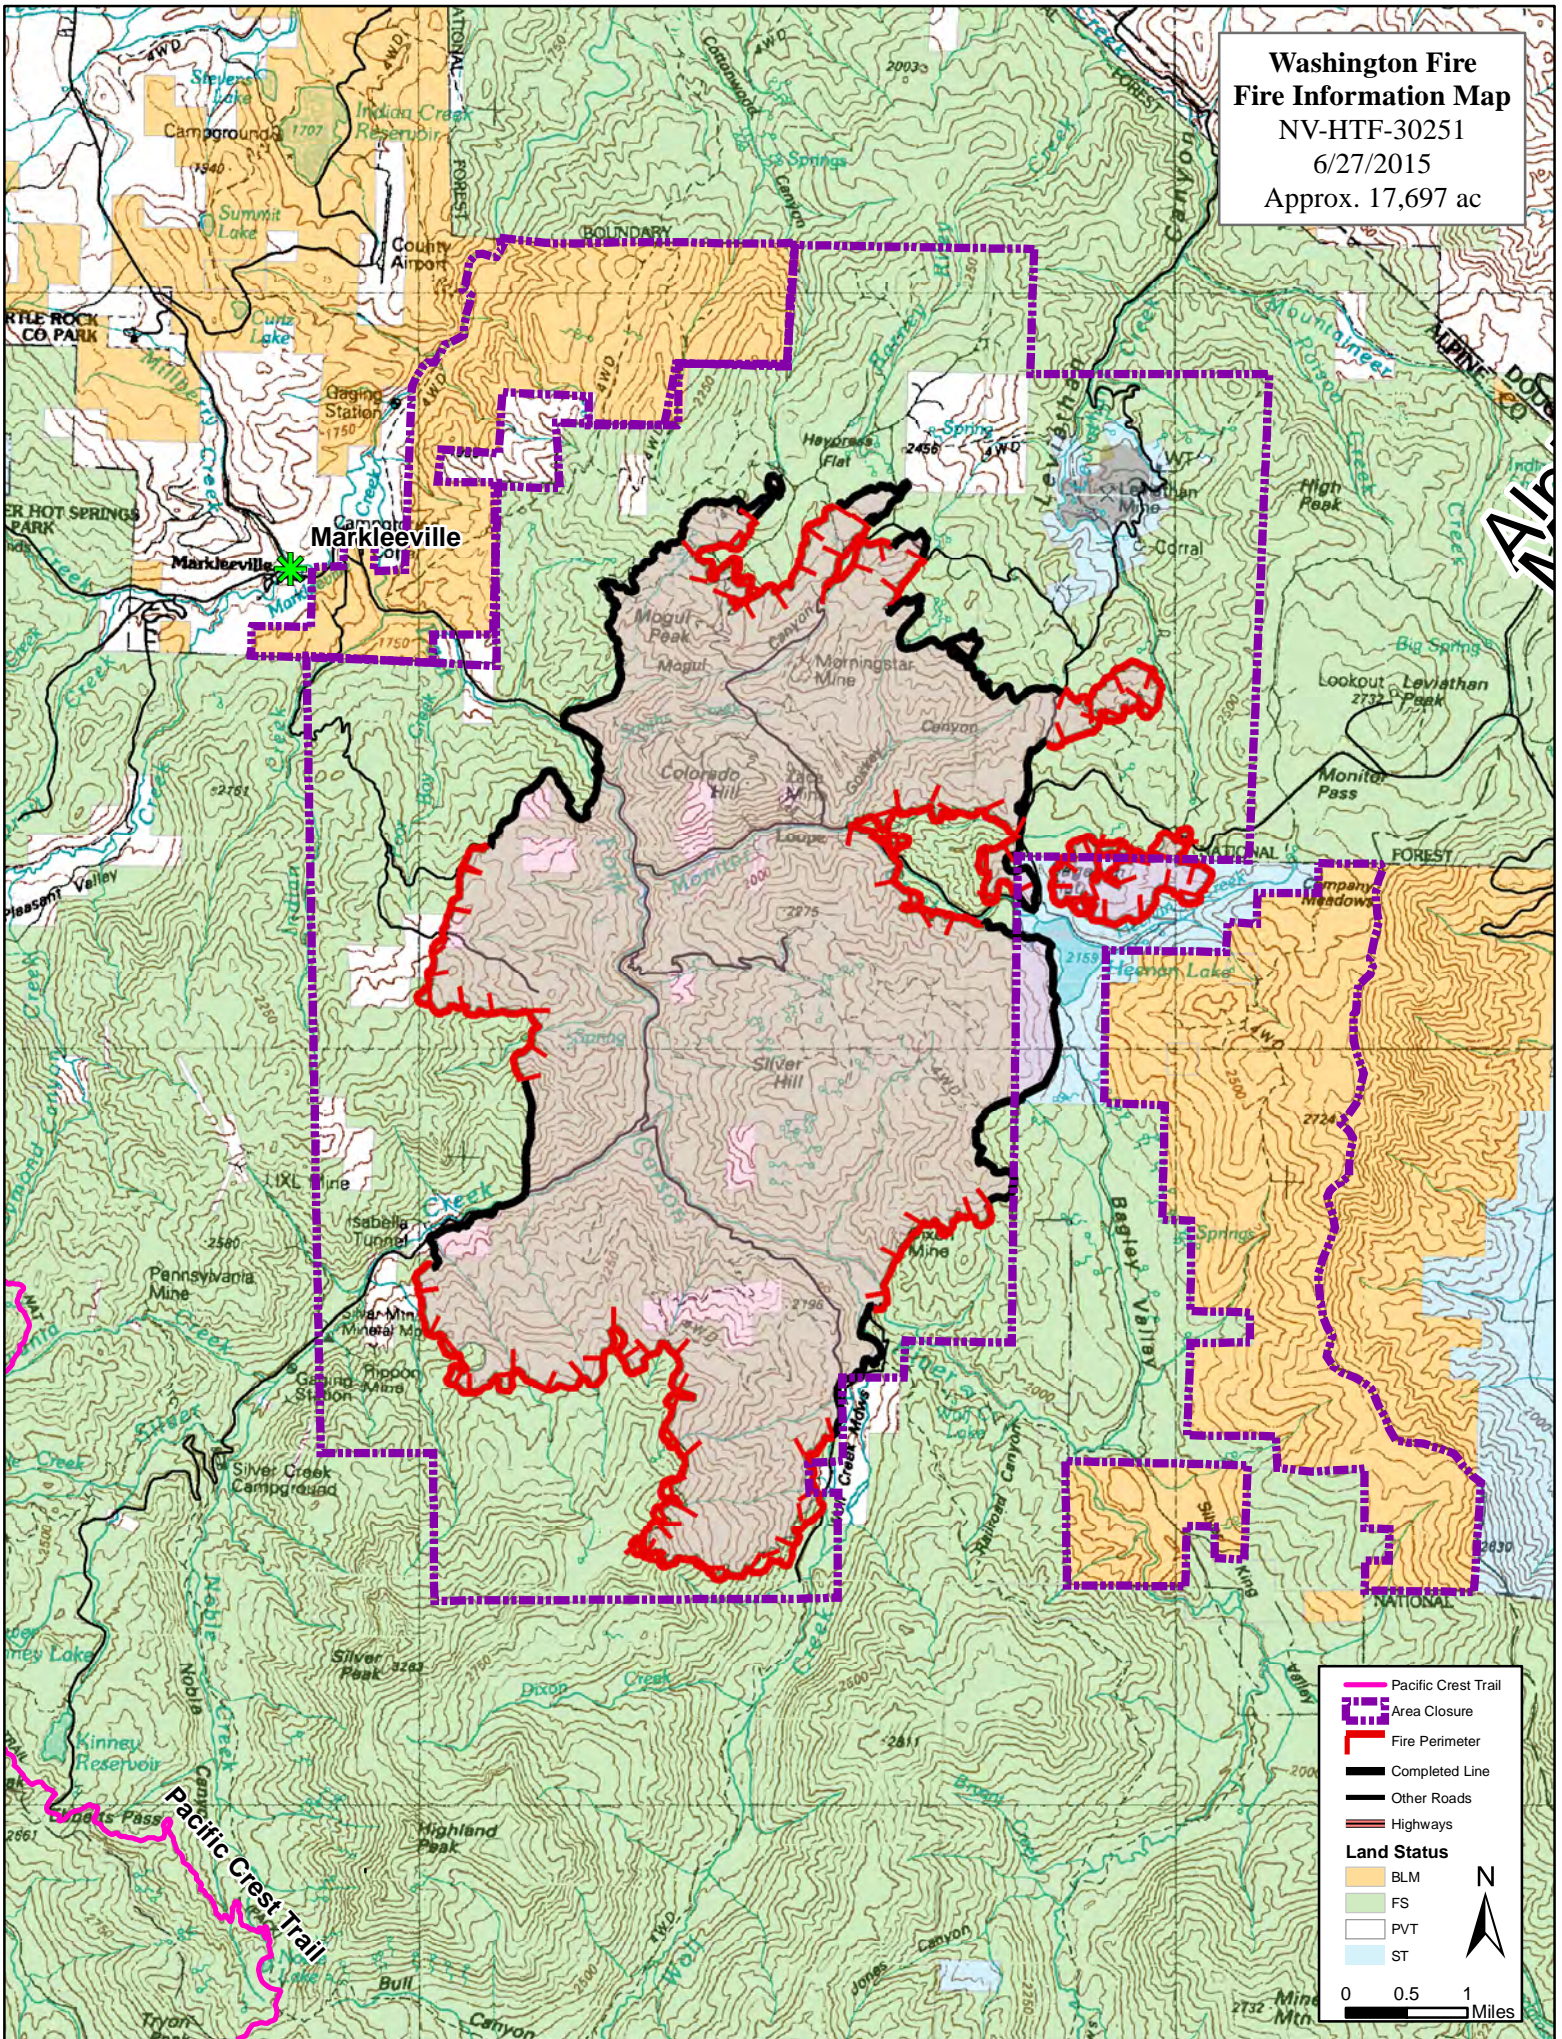

**Washington Fire  
Fire Information Map**  
 NV-HTF-30251  
 6/27/2015  
 Approx. 17,697 ac

	Pacific Crest Trail
	Area Closure
	Fire Perimeter
	Completed Line
	Other Roads
	Highways
<b>Land Status</b>	
	BLM
	FS
	PVT
	ST
N	
0 0.5 1 Miles	