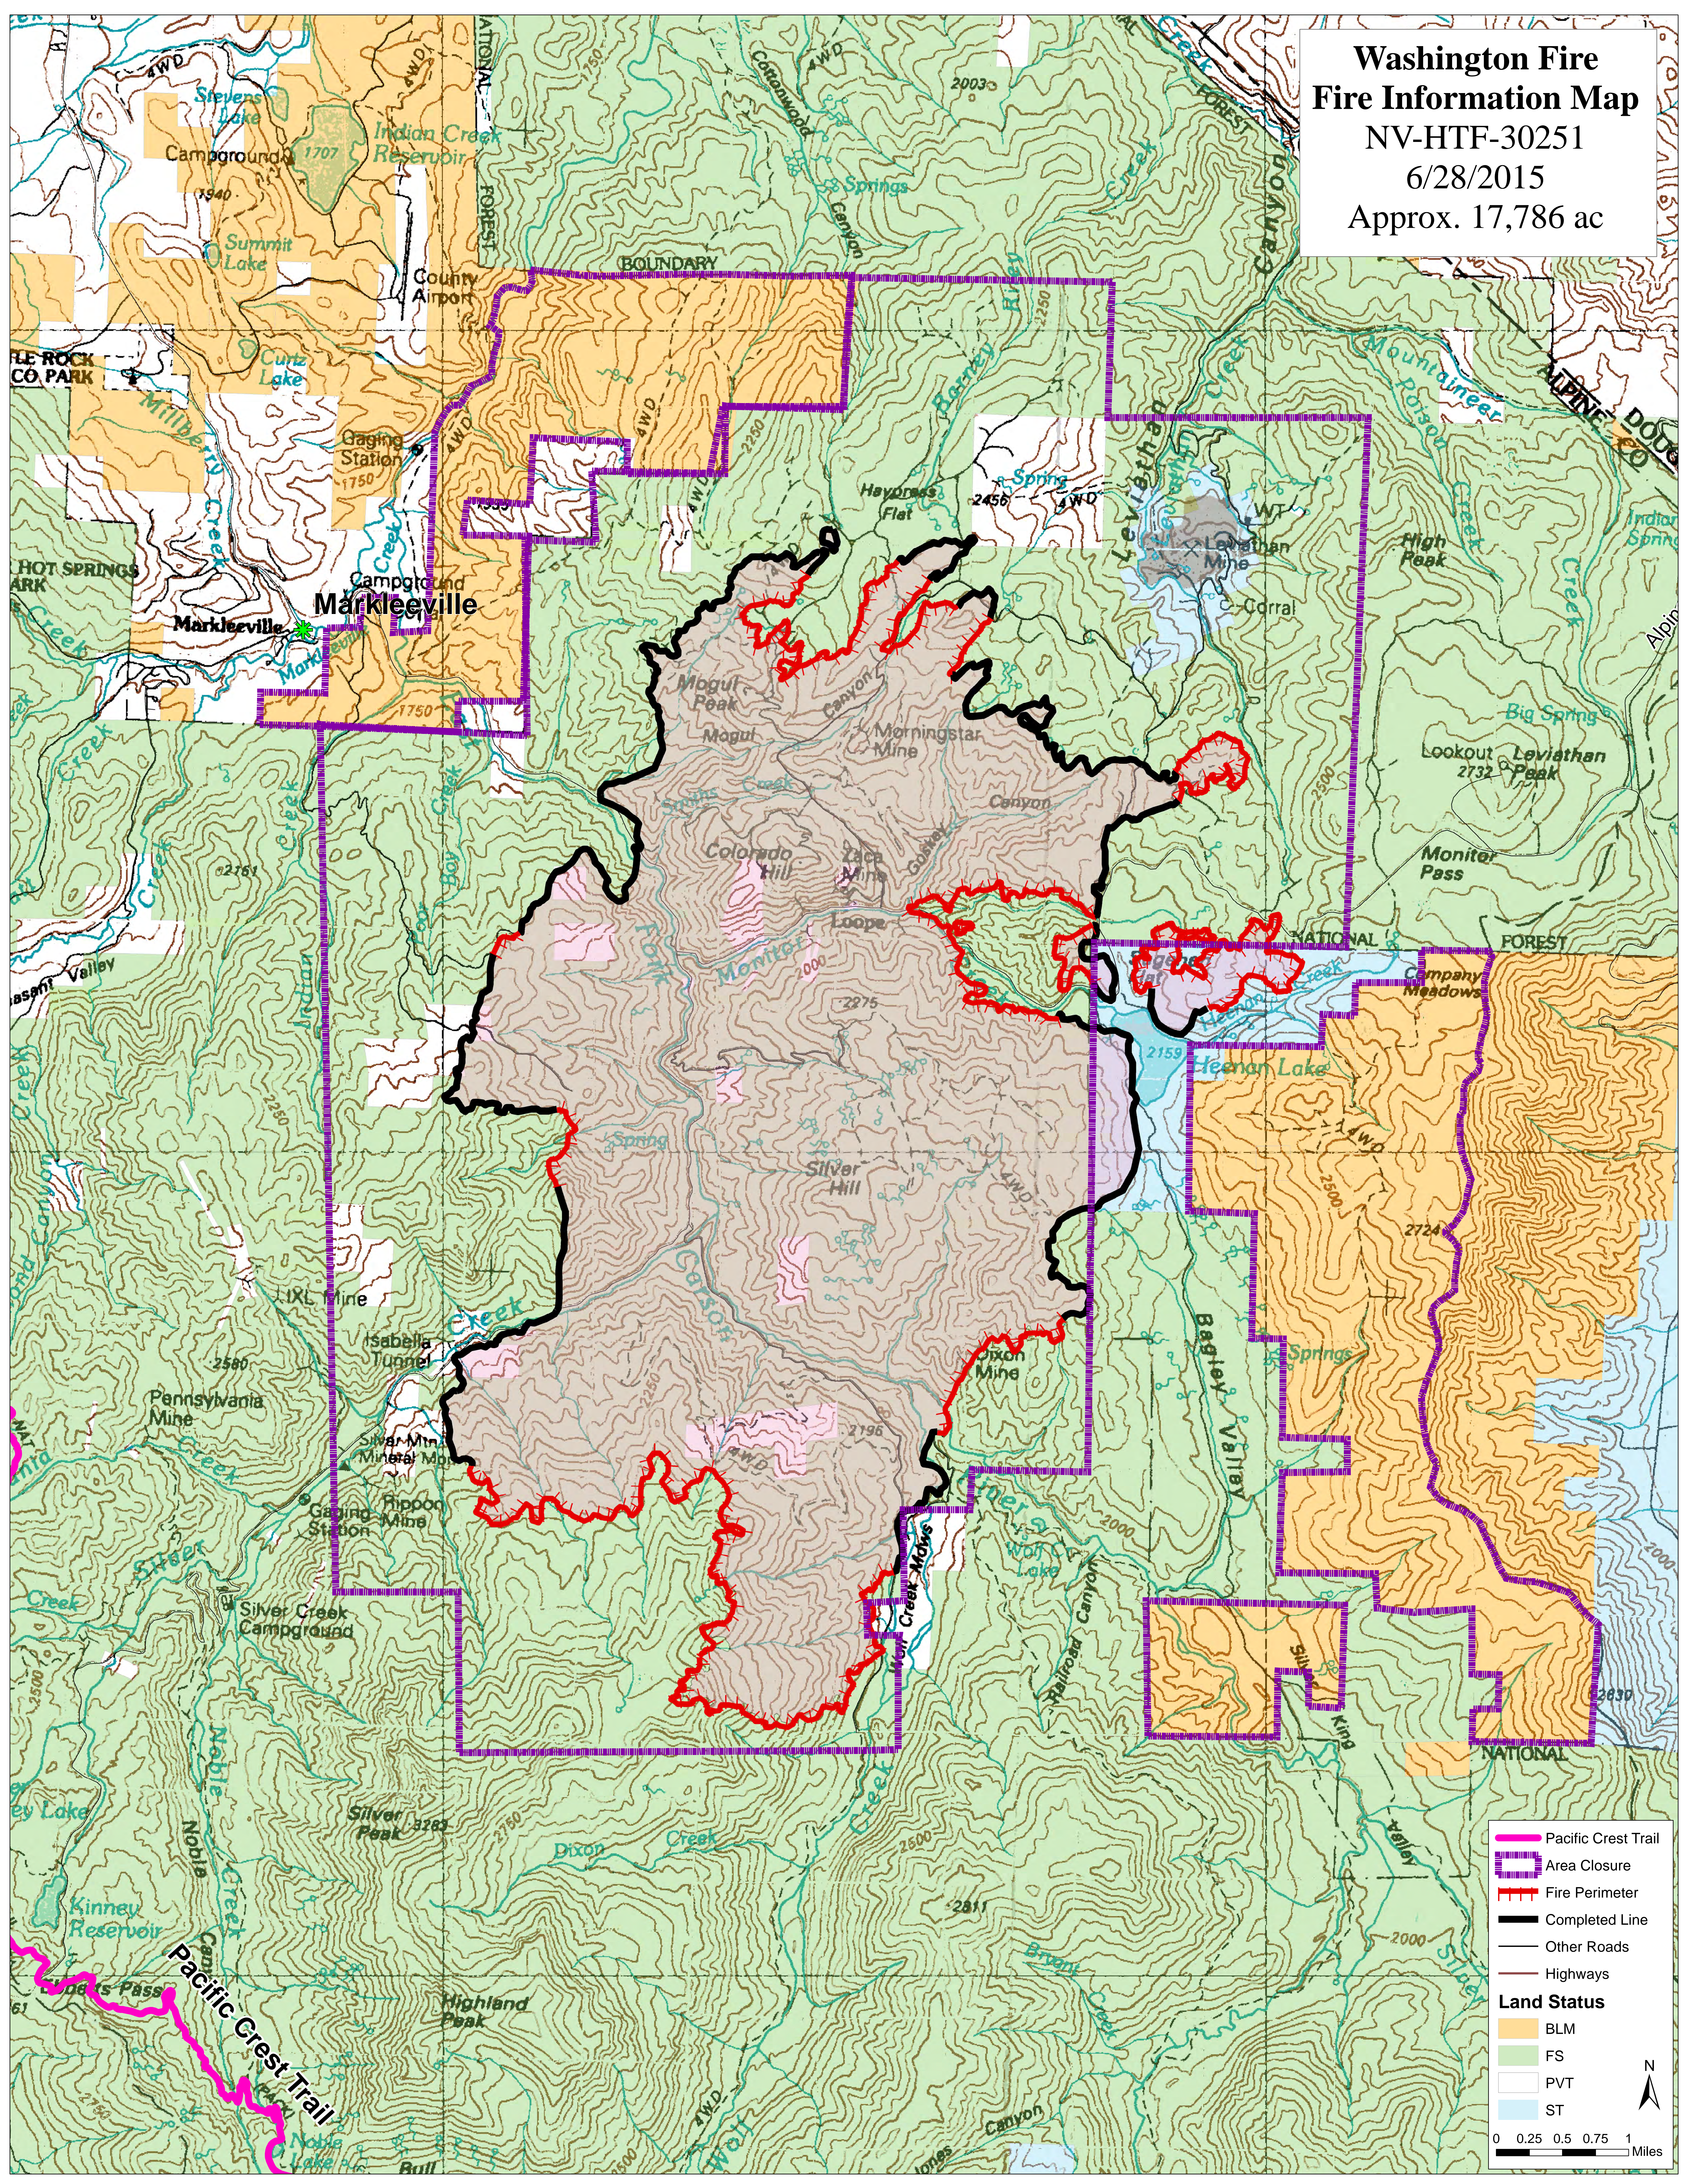

**Washington Fire
Fire Information Map**
 NV-HTF-30251
 6/28/2015
 Approx. 17,786 ac

Legend

- Pacific Crest Trail
- Area Closure
- Fire Perimeter
- Completed Line
- Other Roads
- Highways

Land Status

- BLM
- FS
- PVT
- ST

0 0.25 0.5 0.75 1 Miles

N