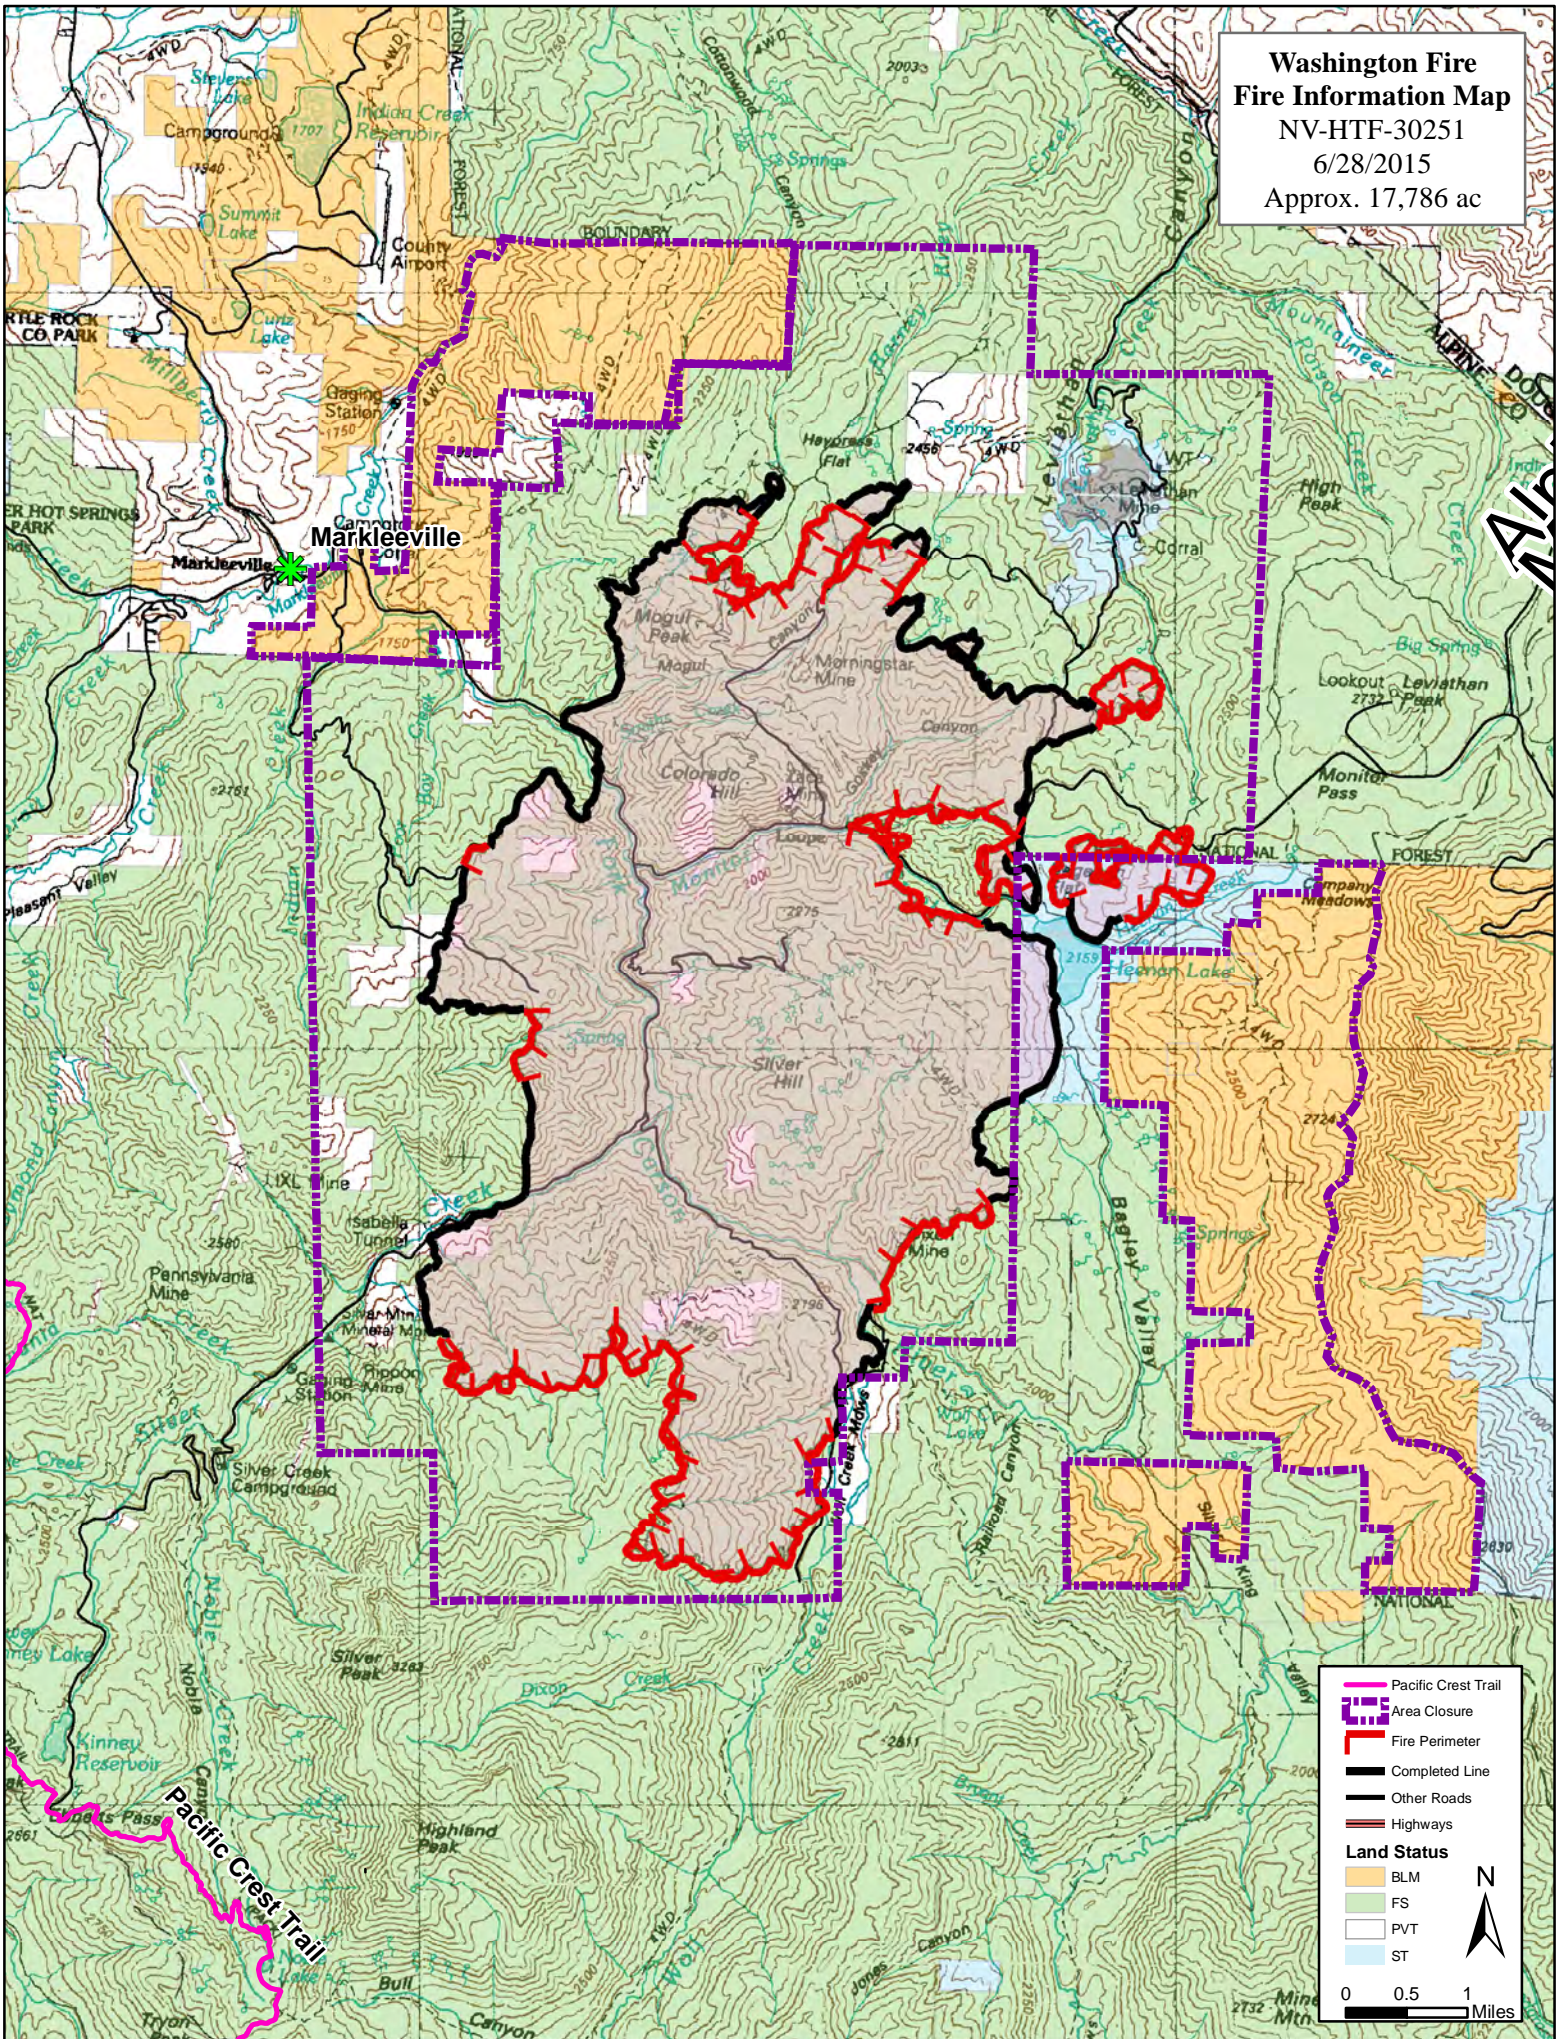

**Washington Fire  
Fire Information Map**  
 NV-HTF-30251  
 6/28/2015  
 Approx. 17,786 ac

	Pacific Crest Trail
	Area Closure
	Fire Perimeter
	Completed Line
	Other Roads
	Highways
<b>Land Status</b>	
	BLM
	FS
	PVT
	ST
N	
 0 0.5 1 Miles	