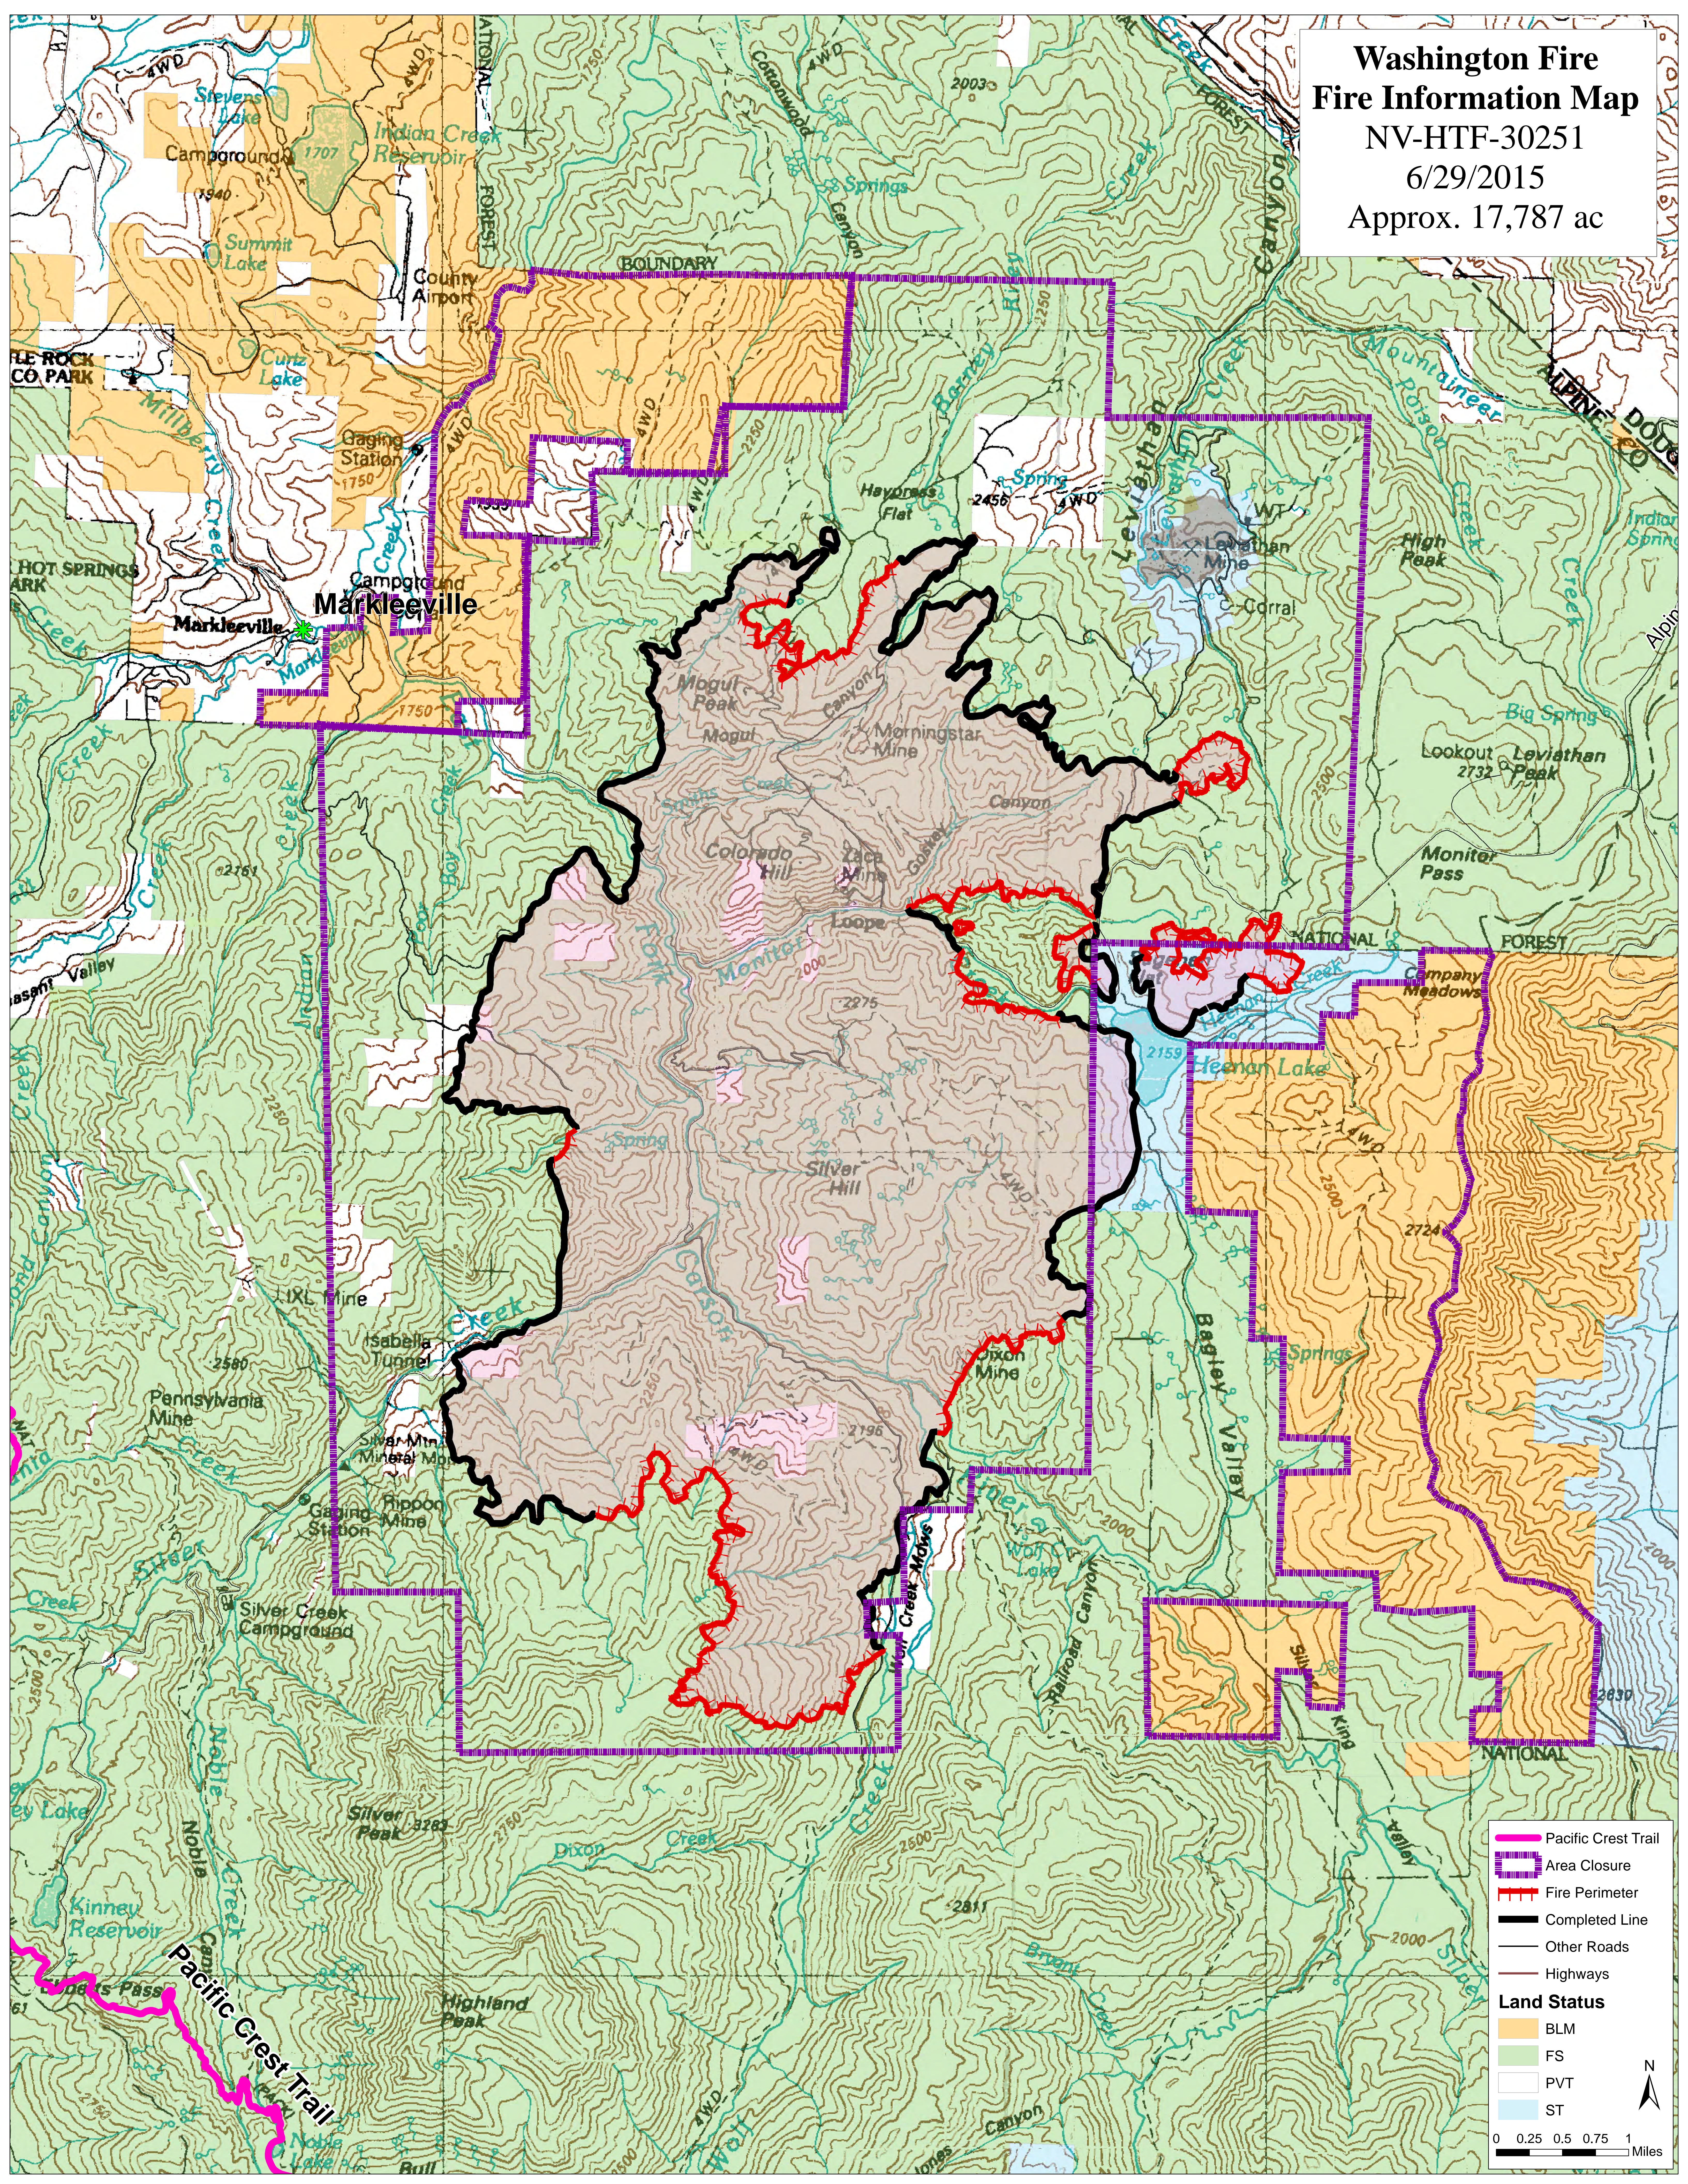

**Washington Fire
Fire Information Map**
 NV-HTF-30251
 6/29/2015
 Approx. 17,787 ac

Legend

- Pacific Crest Trail
- Area Closure
- Fire Perimeter
- Completed Line
- Other Roads
- Highways

Land Status

- BLM
- FS
- PVT
- ST

0 0.25 0.5 0.75 1 Miles

N