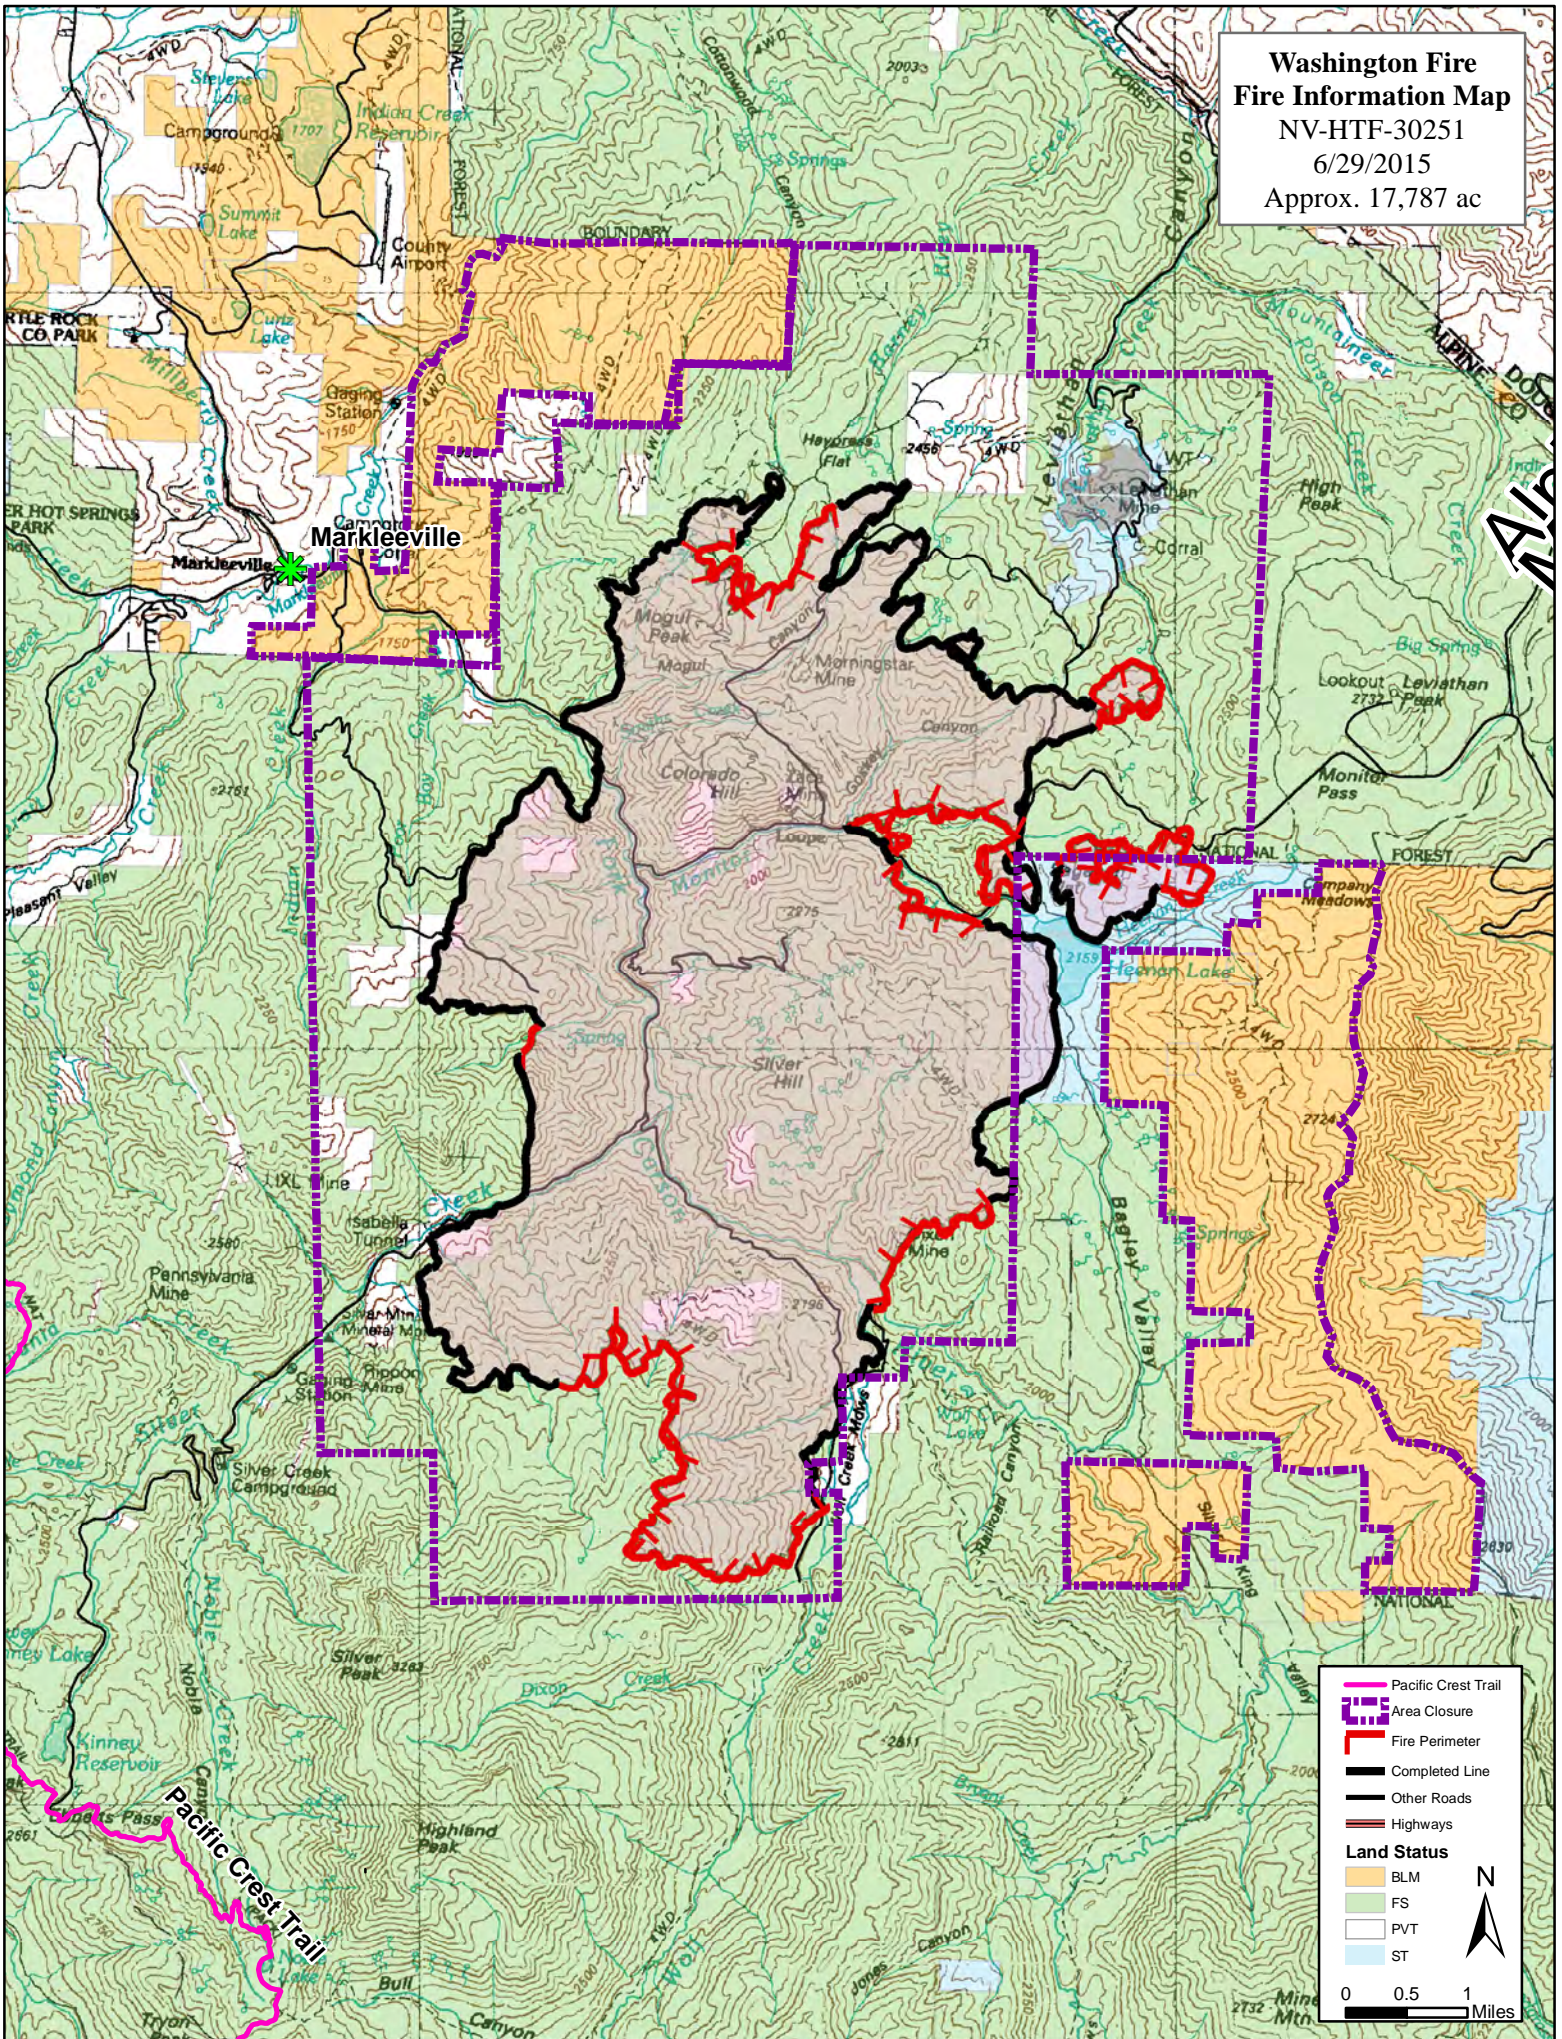

**Washington Fire  
Fire Information Map**  
 NV-HTF-30251  
 6/29/2015  
 Approx. 17,787 ac

	Pacific Crest Trail
	Area Closure
	Fire Perimeter
	Completed Line
	Other Roads
	Highways
<b>Land Status</b>	
	BLM
	FS
	PVT
	ST
N	
 0 0.5 1 Miles	