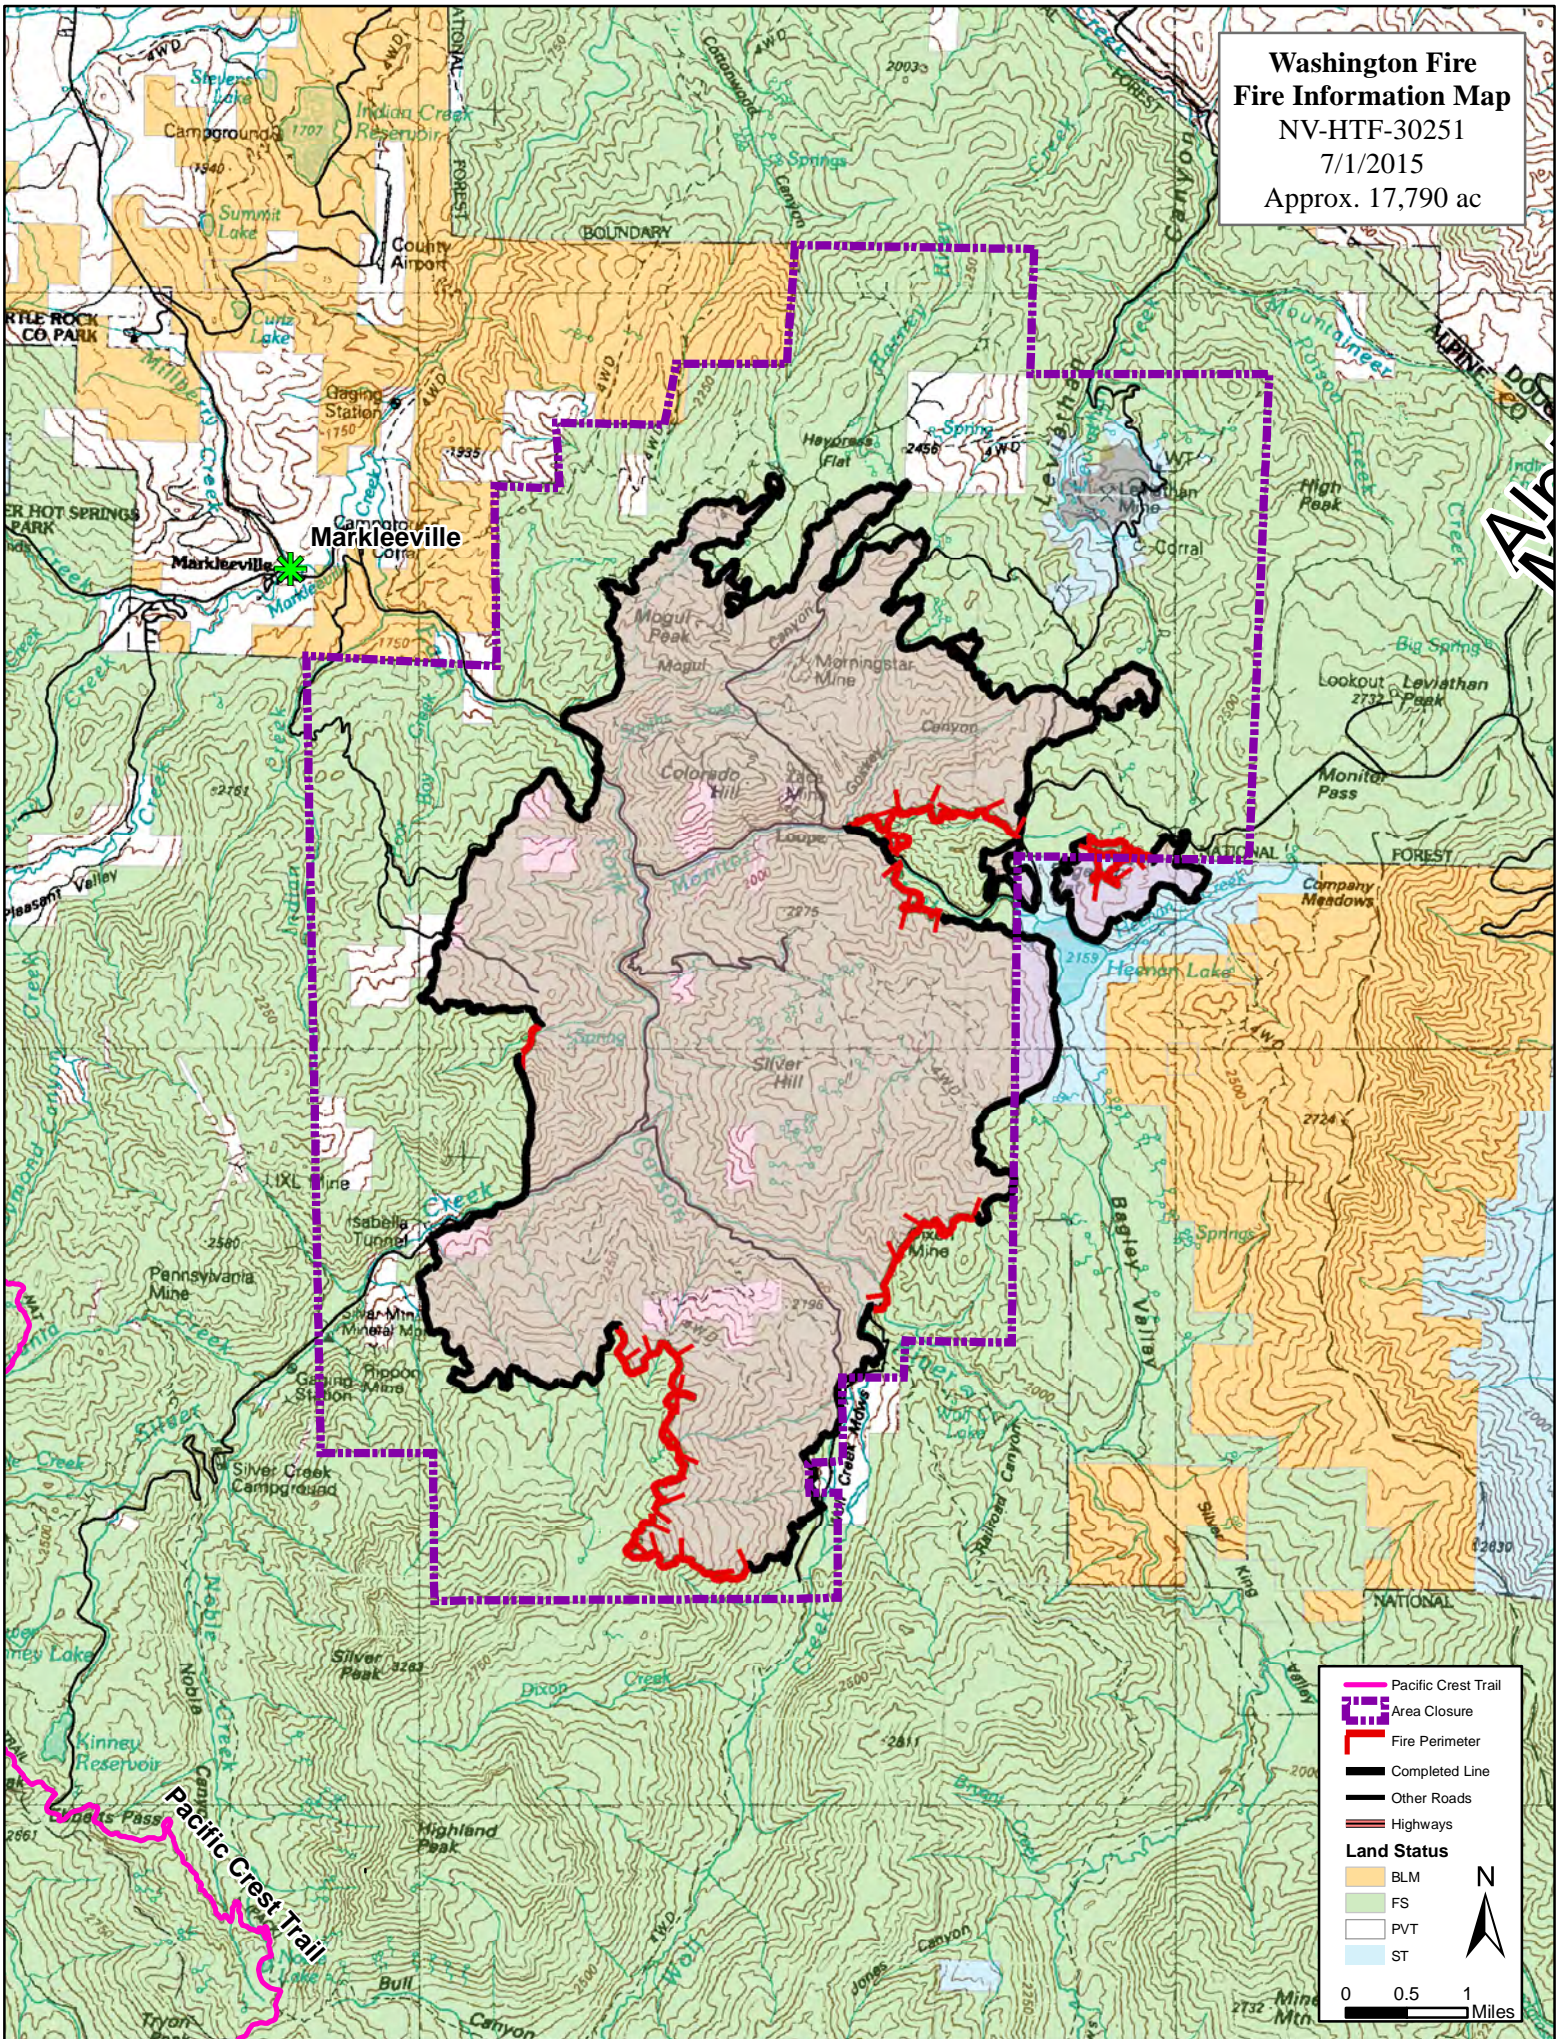

**Washington Fire
Fire Information Map
NV-HTF-30251
7/1/2015
Approx. 17,790 ac**

	Pacific Crest Trail
	Area Closure
	Fire Perimeter
	Completed Line
	Other Roads
	Highways
Land Status	
	BLM
	FS
	PVT
	ST
N	
0 0.5 1 Miles	