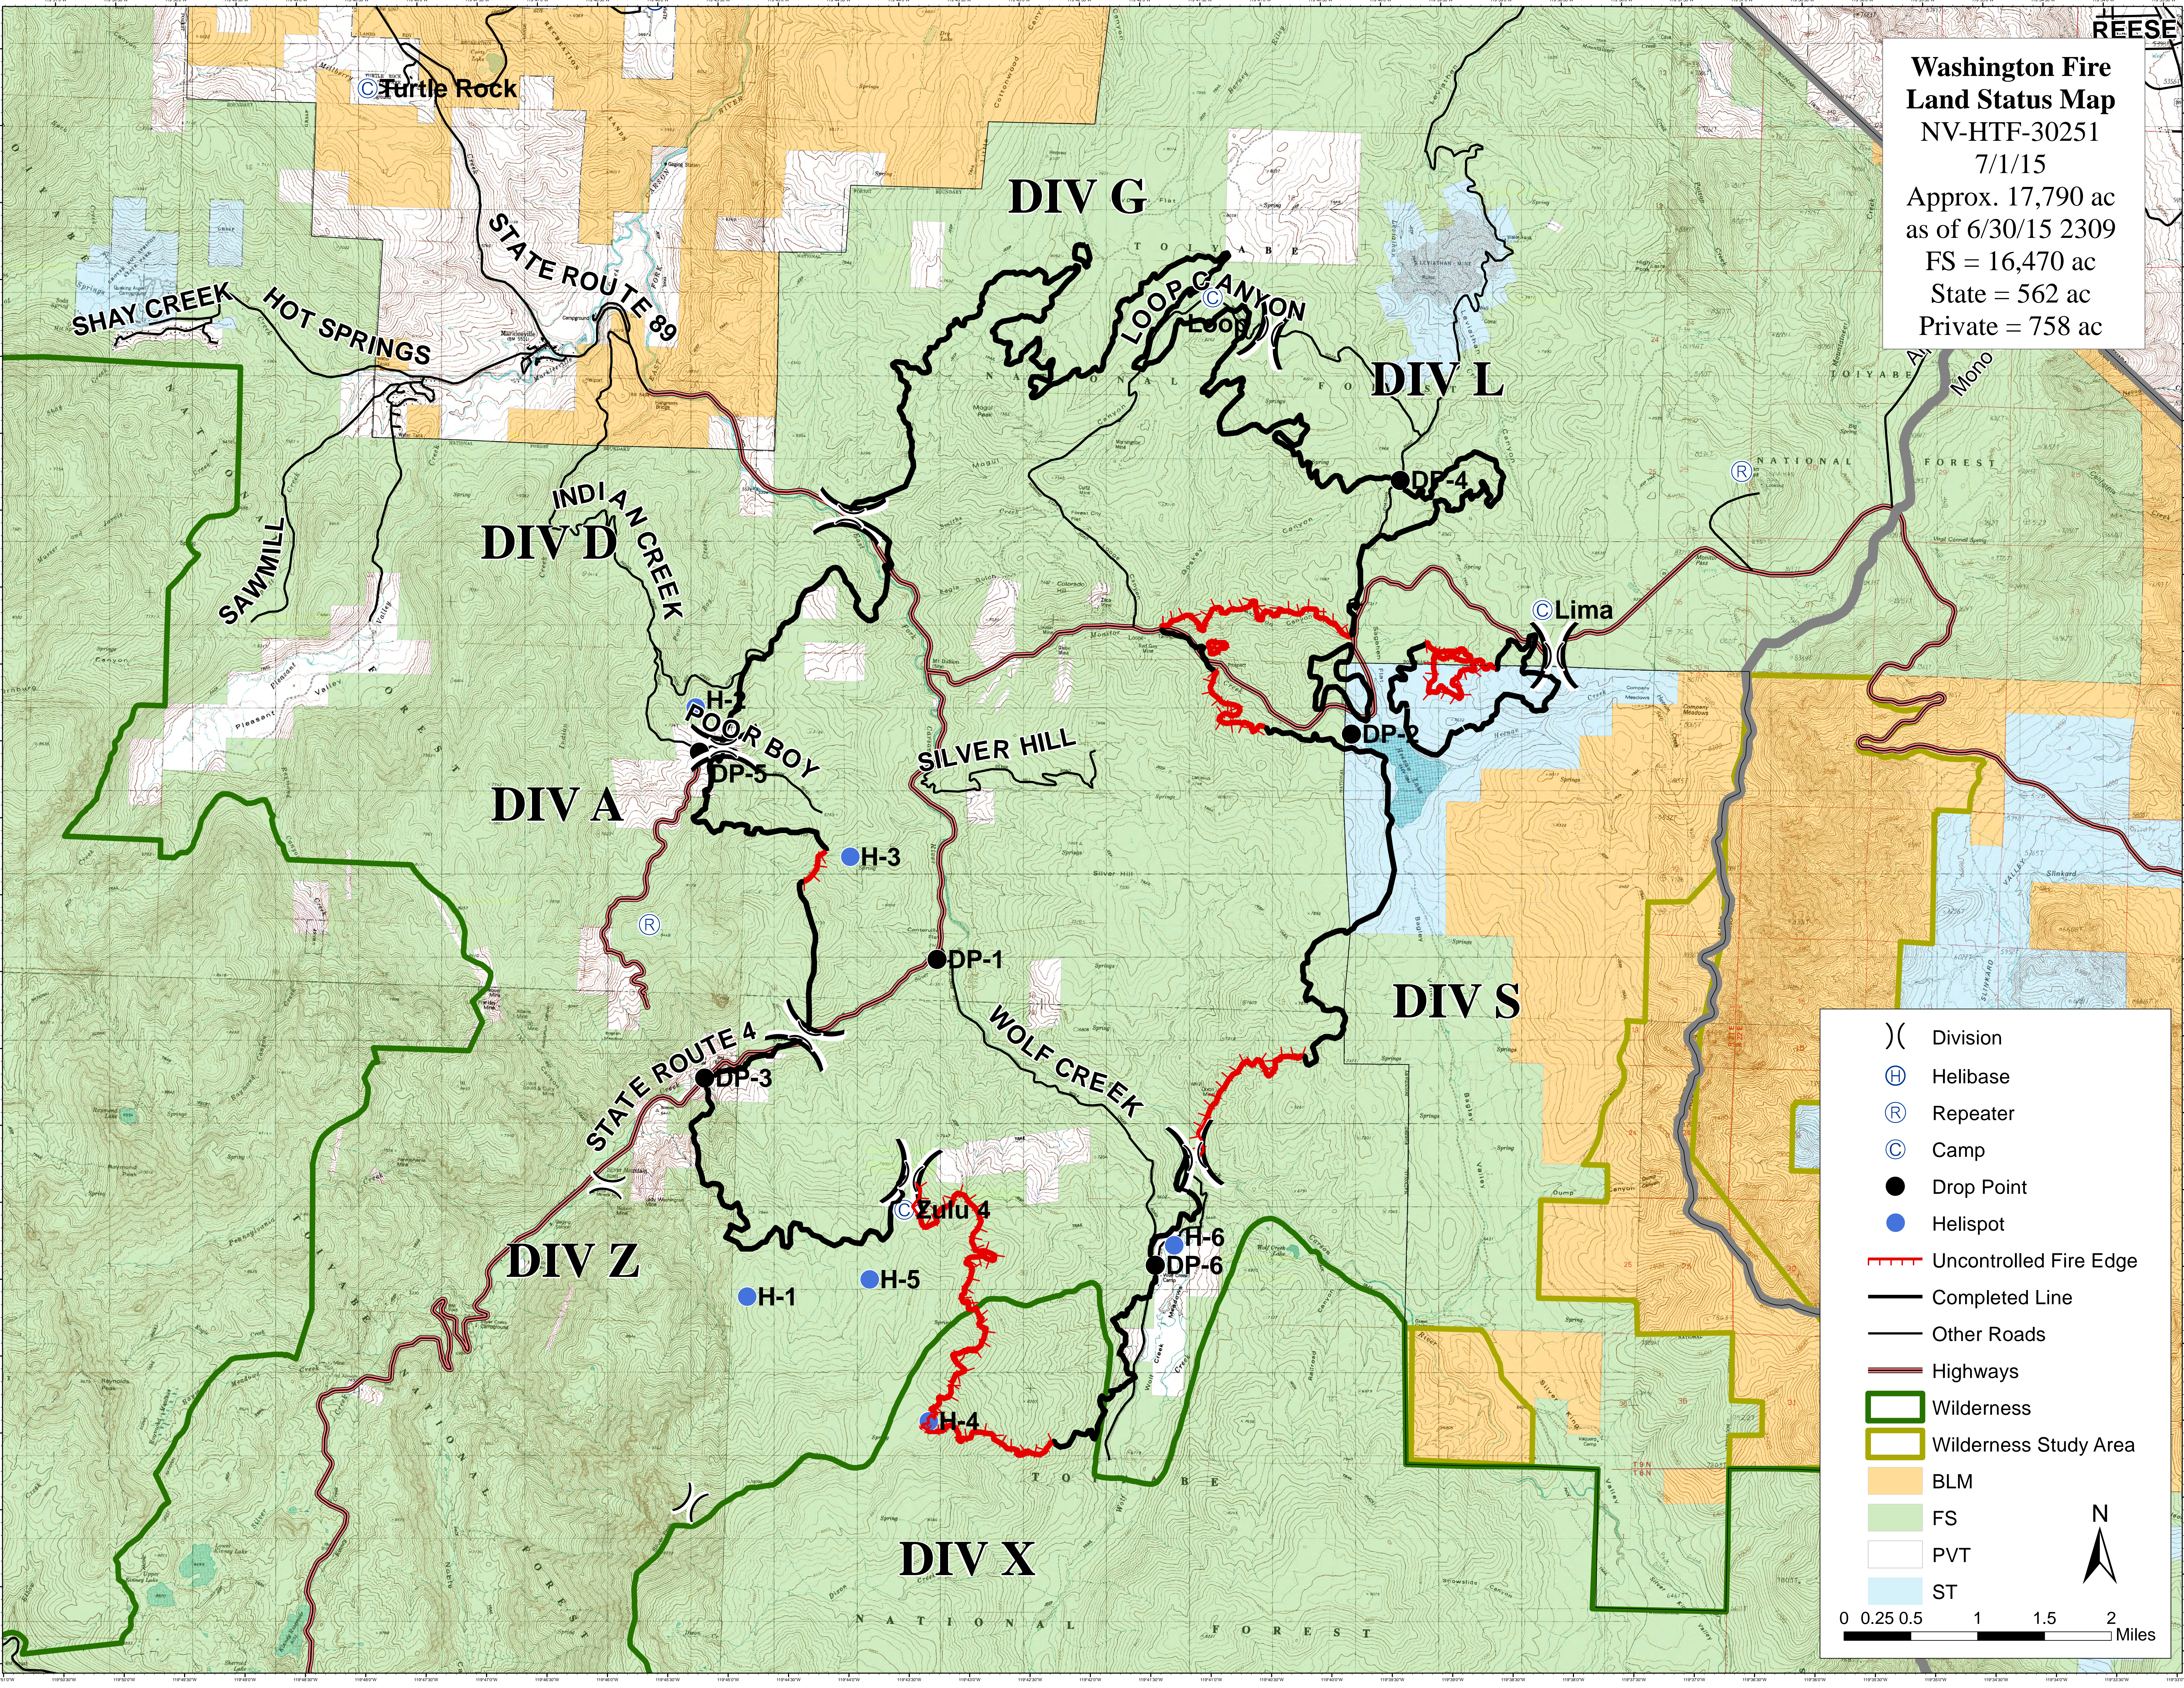

**Washington Fire
Land Status Map**
 NV-HTF-30251
 7/1/15
 Approx. 17,790 ac
 as of 6/30/15 2309
 FS = 16,470 ac
 State = 562 ac
 Private = 758 ac

	Division
	Helibase
	Repeater
	Camp
	Drop Point
	Helispot
	Uncontrolled Fire Edge
	Completed Line
	Other Roads
	Highways
	Wilderness
	Wilderness Study Area
	BLM
	FS
	PVT
	ST

0 0.25 0.5 1 1.5 2 Miles

N