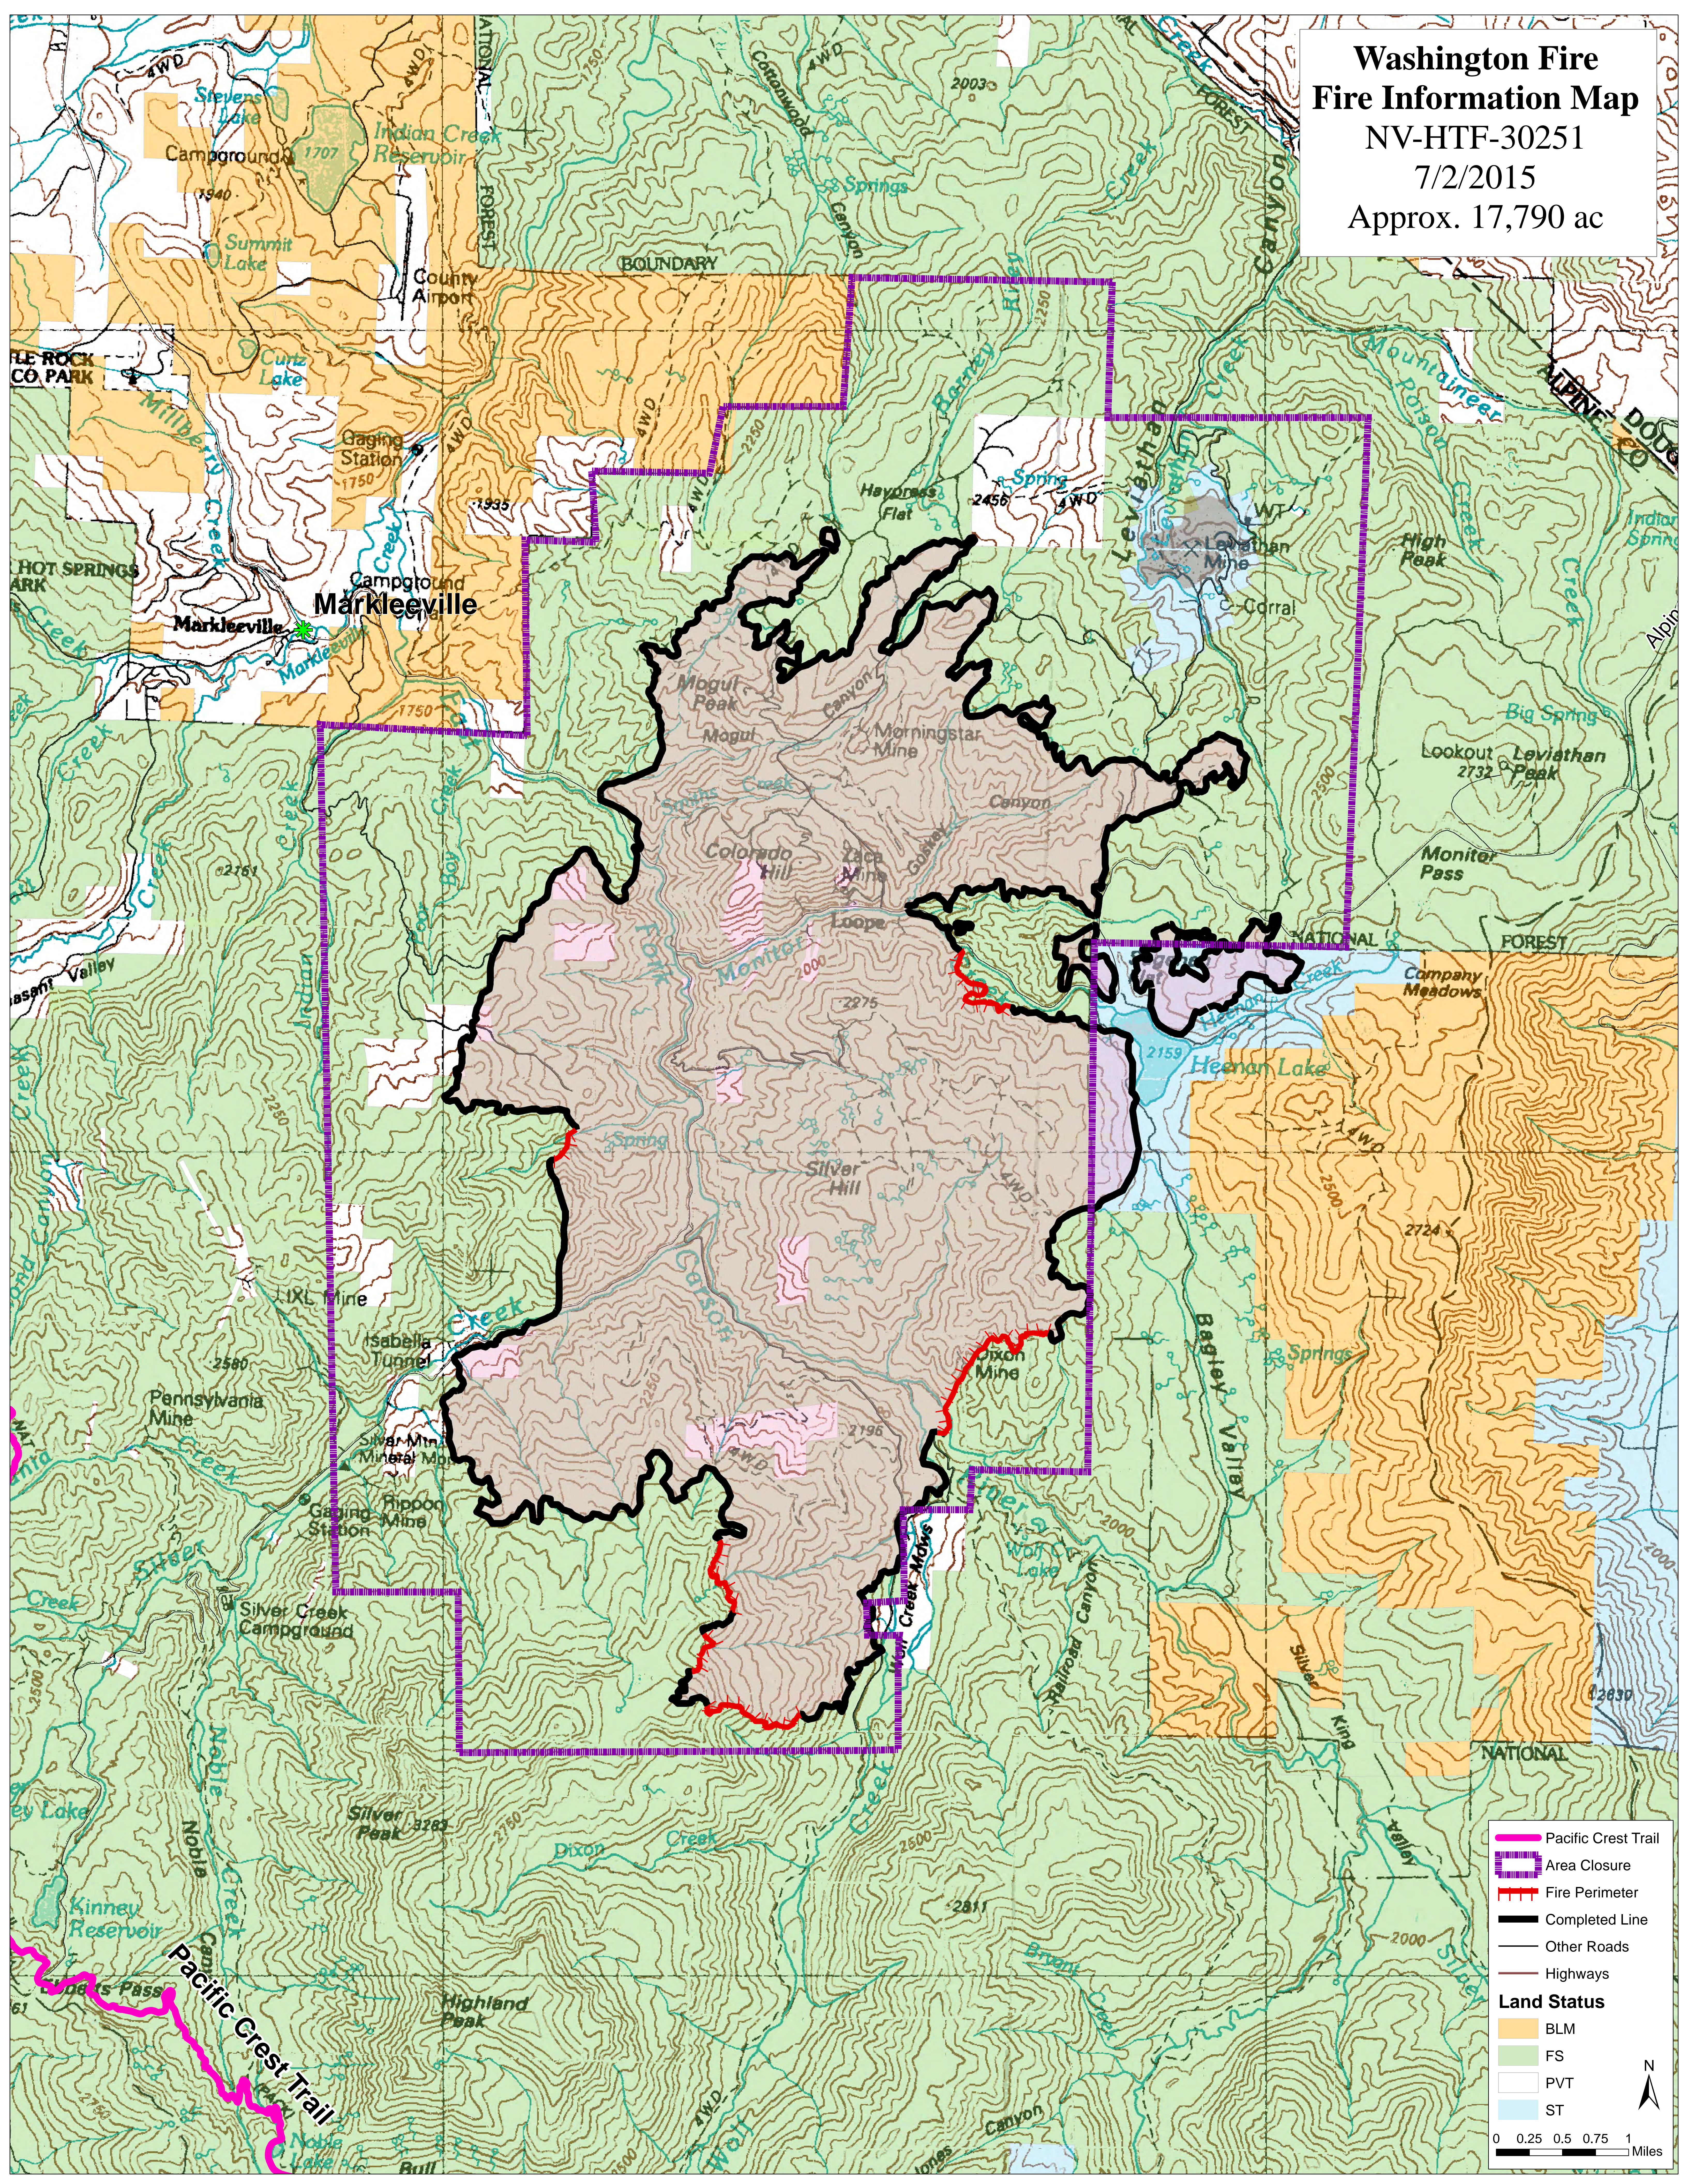

**Washington Fire  
Fire Information Map**  
 NV-HTF-30251  
 7/2/2015  
 Approx. 17,790 ac

**Legend**

- Pacific Crest Trail
- Area Closure
- Fire Perimeter
- Completed Line
- Other Roads
- Highways

**Land Status**

- BLM
- FS
- PVT
- ST

0 0.25 0.5 0.75 1 Miles