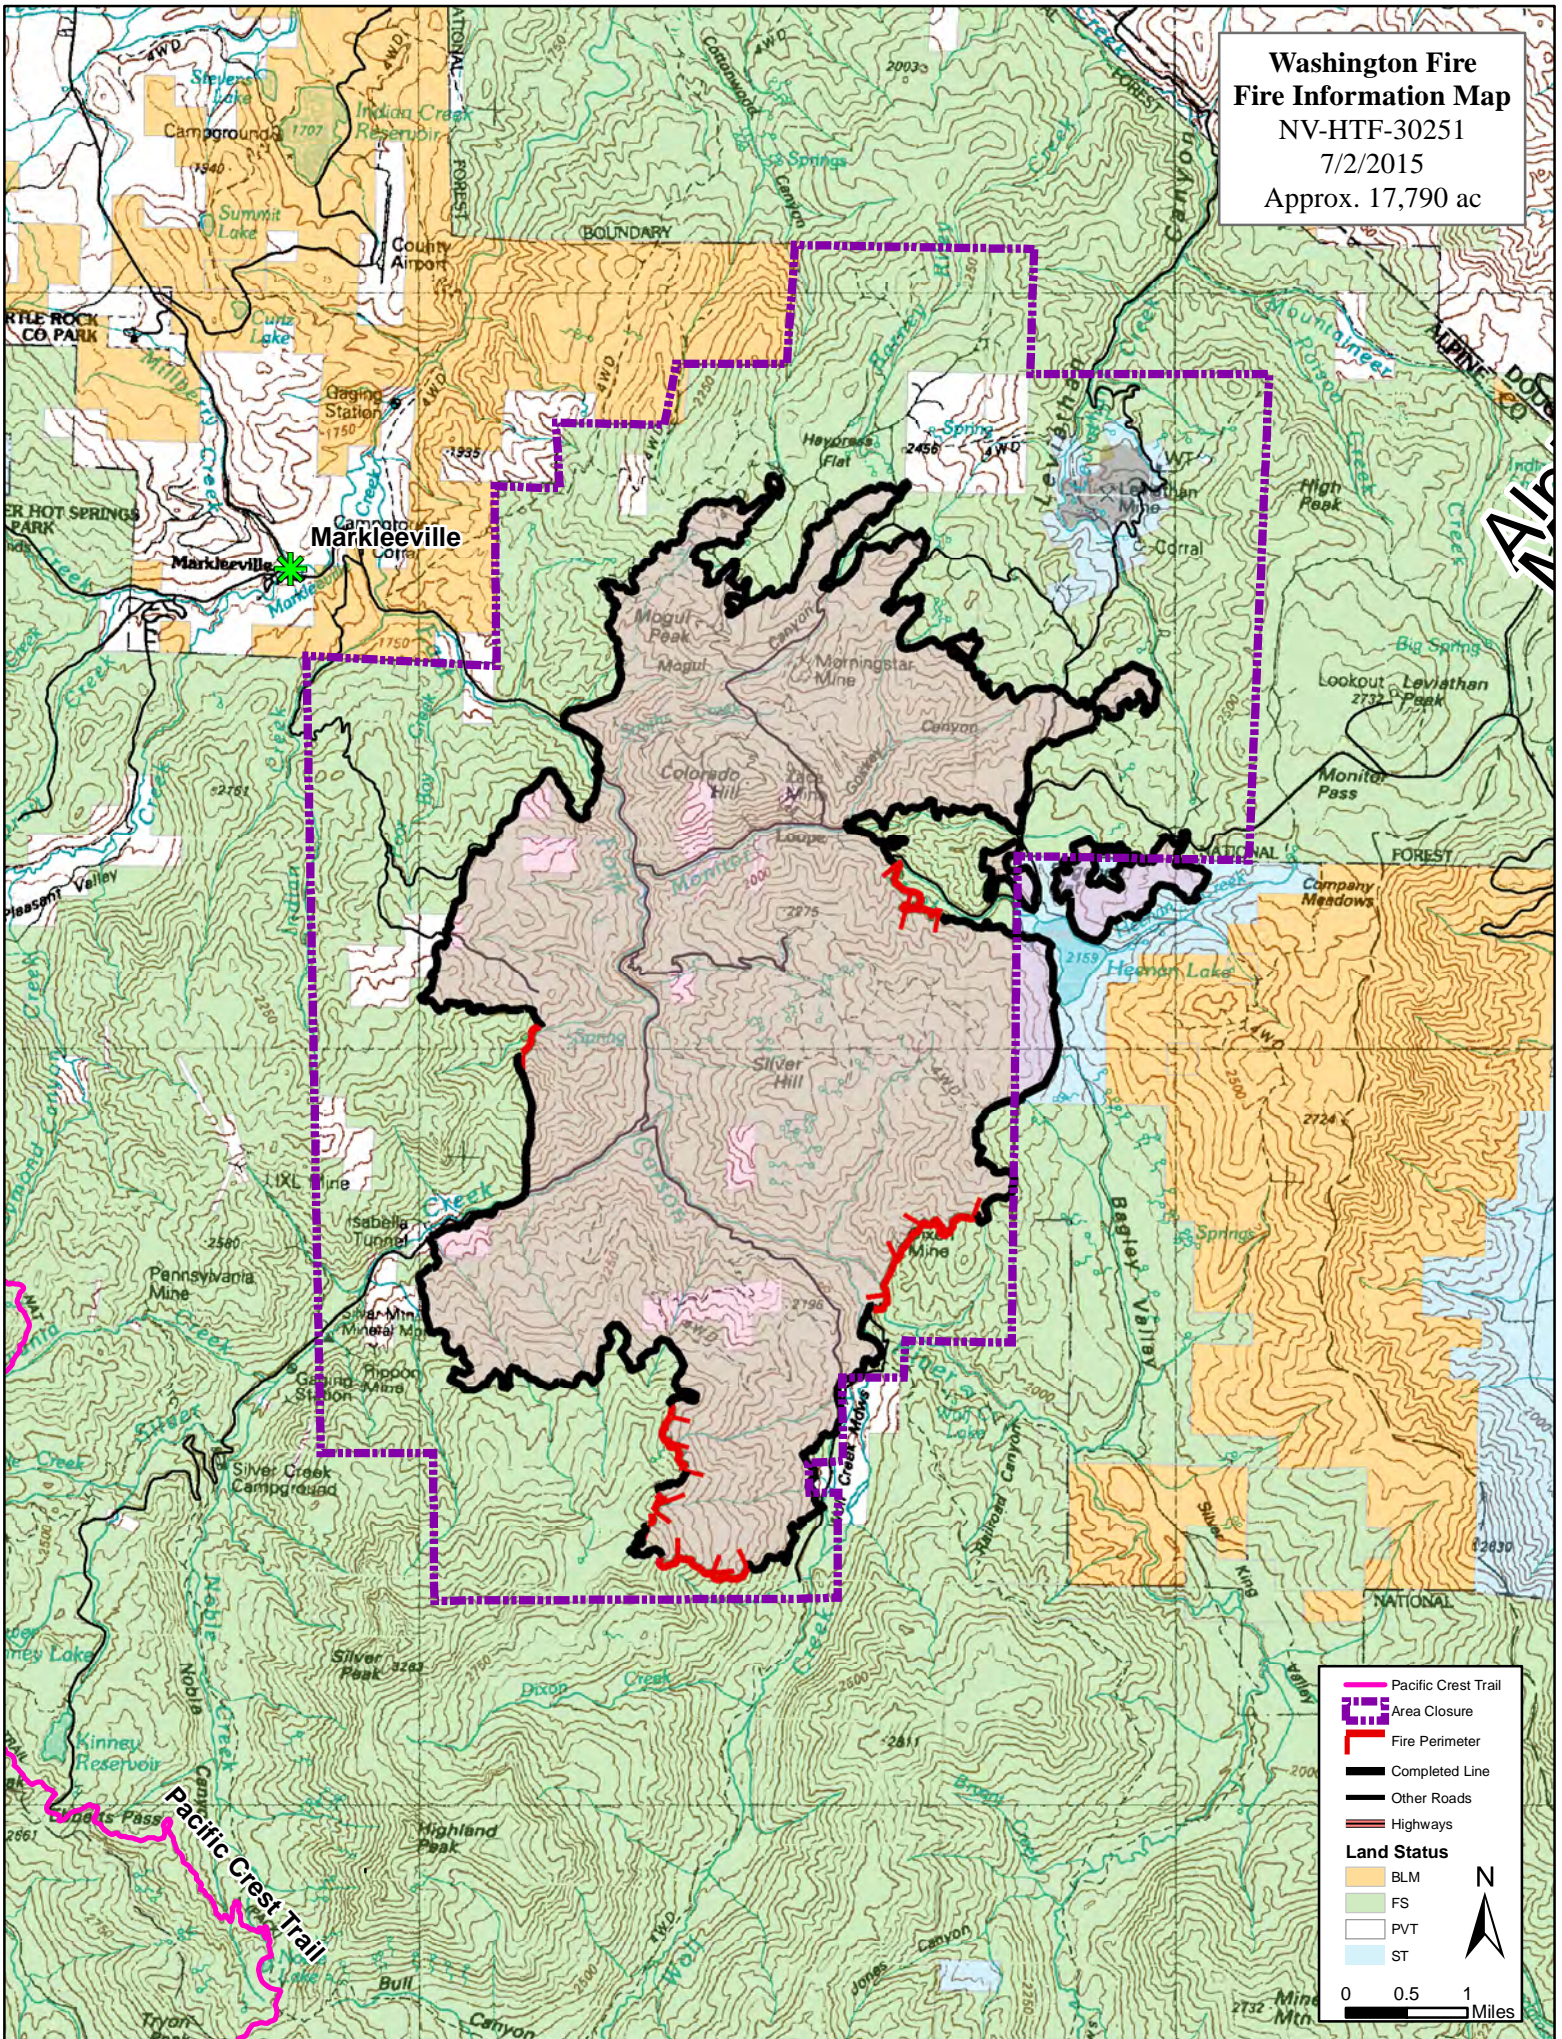

**Washington Fire  
Fire Information Map**  
 NV-HTF-30251  
 7/2/2015  
 Approx. 17,790 ac

	Pacific Crest Trail
	Area Closure
	Fire Perimeter
	Completed Line
	Other Roads
	Highways
<b>Land Status</b>	
	BLM
	FS
	PVT
	ST
N	
0 0.5 1 Miles	