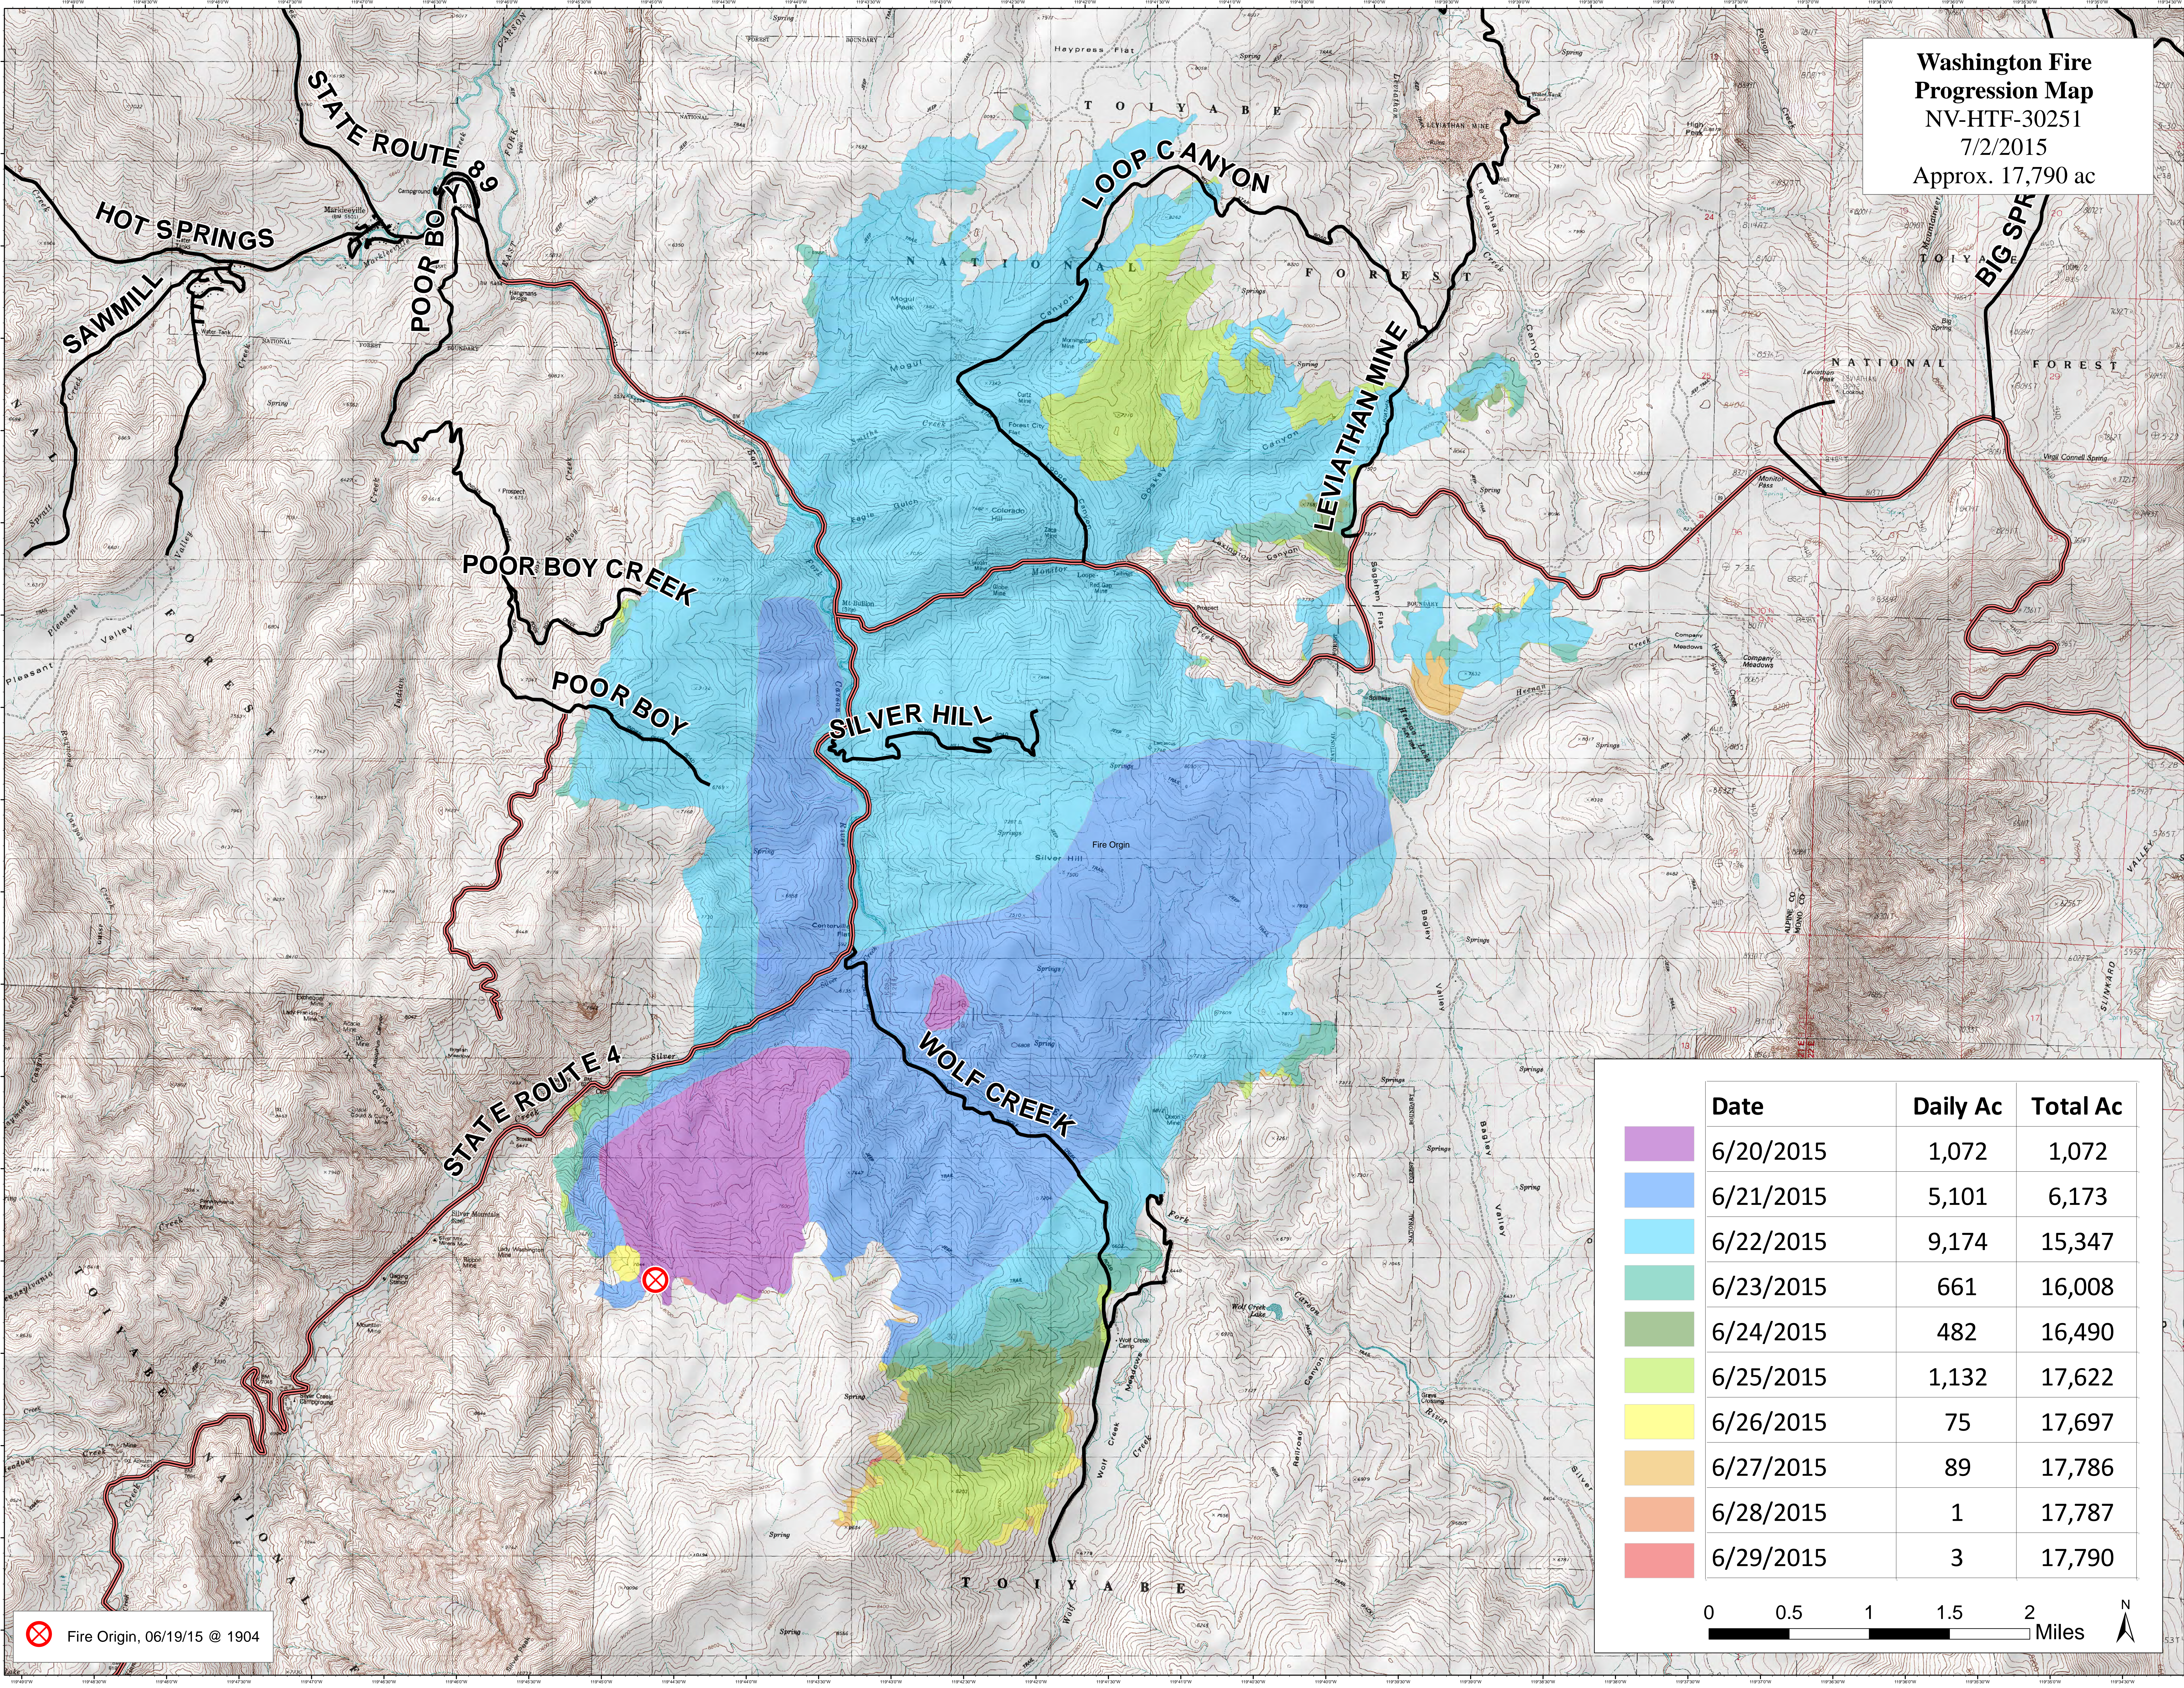

**Washington Fire
Progression Map**
 NV-HTF-30251
 7/2/2015
 Approx. 17,790 ac

Fire Origin, 06/19/15 @ 1904

Date	Daily Ac	Total Ac	
	6/20/2015	1,072	1,072
	6/21/2015	5,101	6,173
	6/22/2015	9,174	15,347
	6/23/2015	661	16,008
	6/24/2015	482	16,490
	6/25/2015	1,132	17,622
	6/26/2015	75	17,697
	6/27/2015	89	17,786
	6/28/2015	1	17,787
	6/29/2015	3	17,790