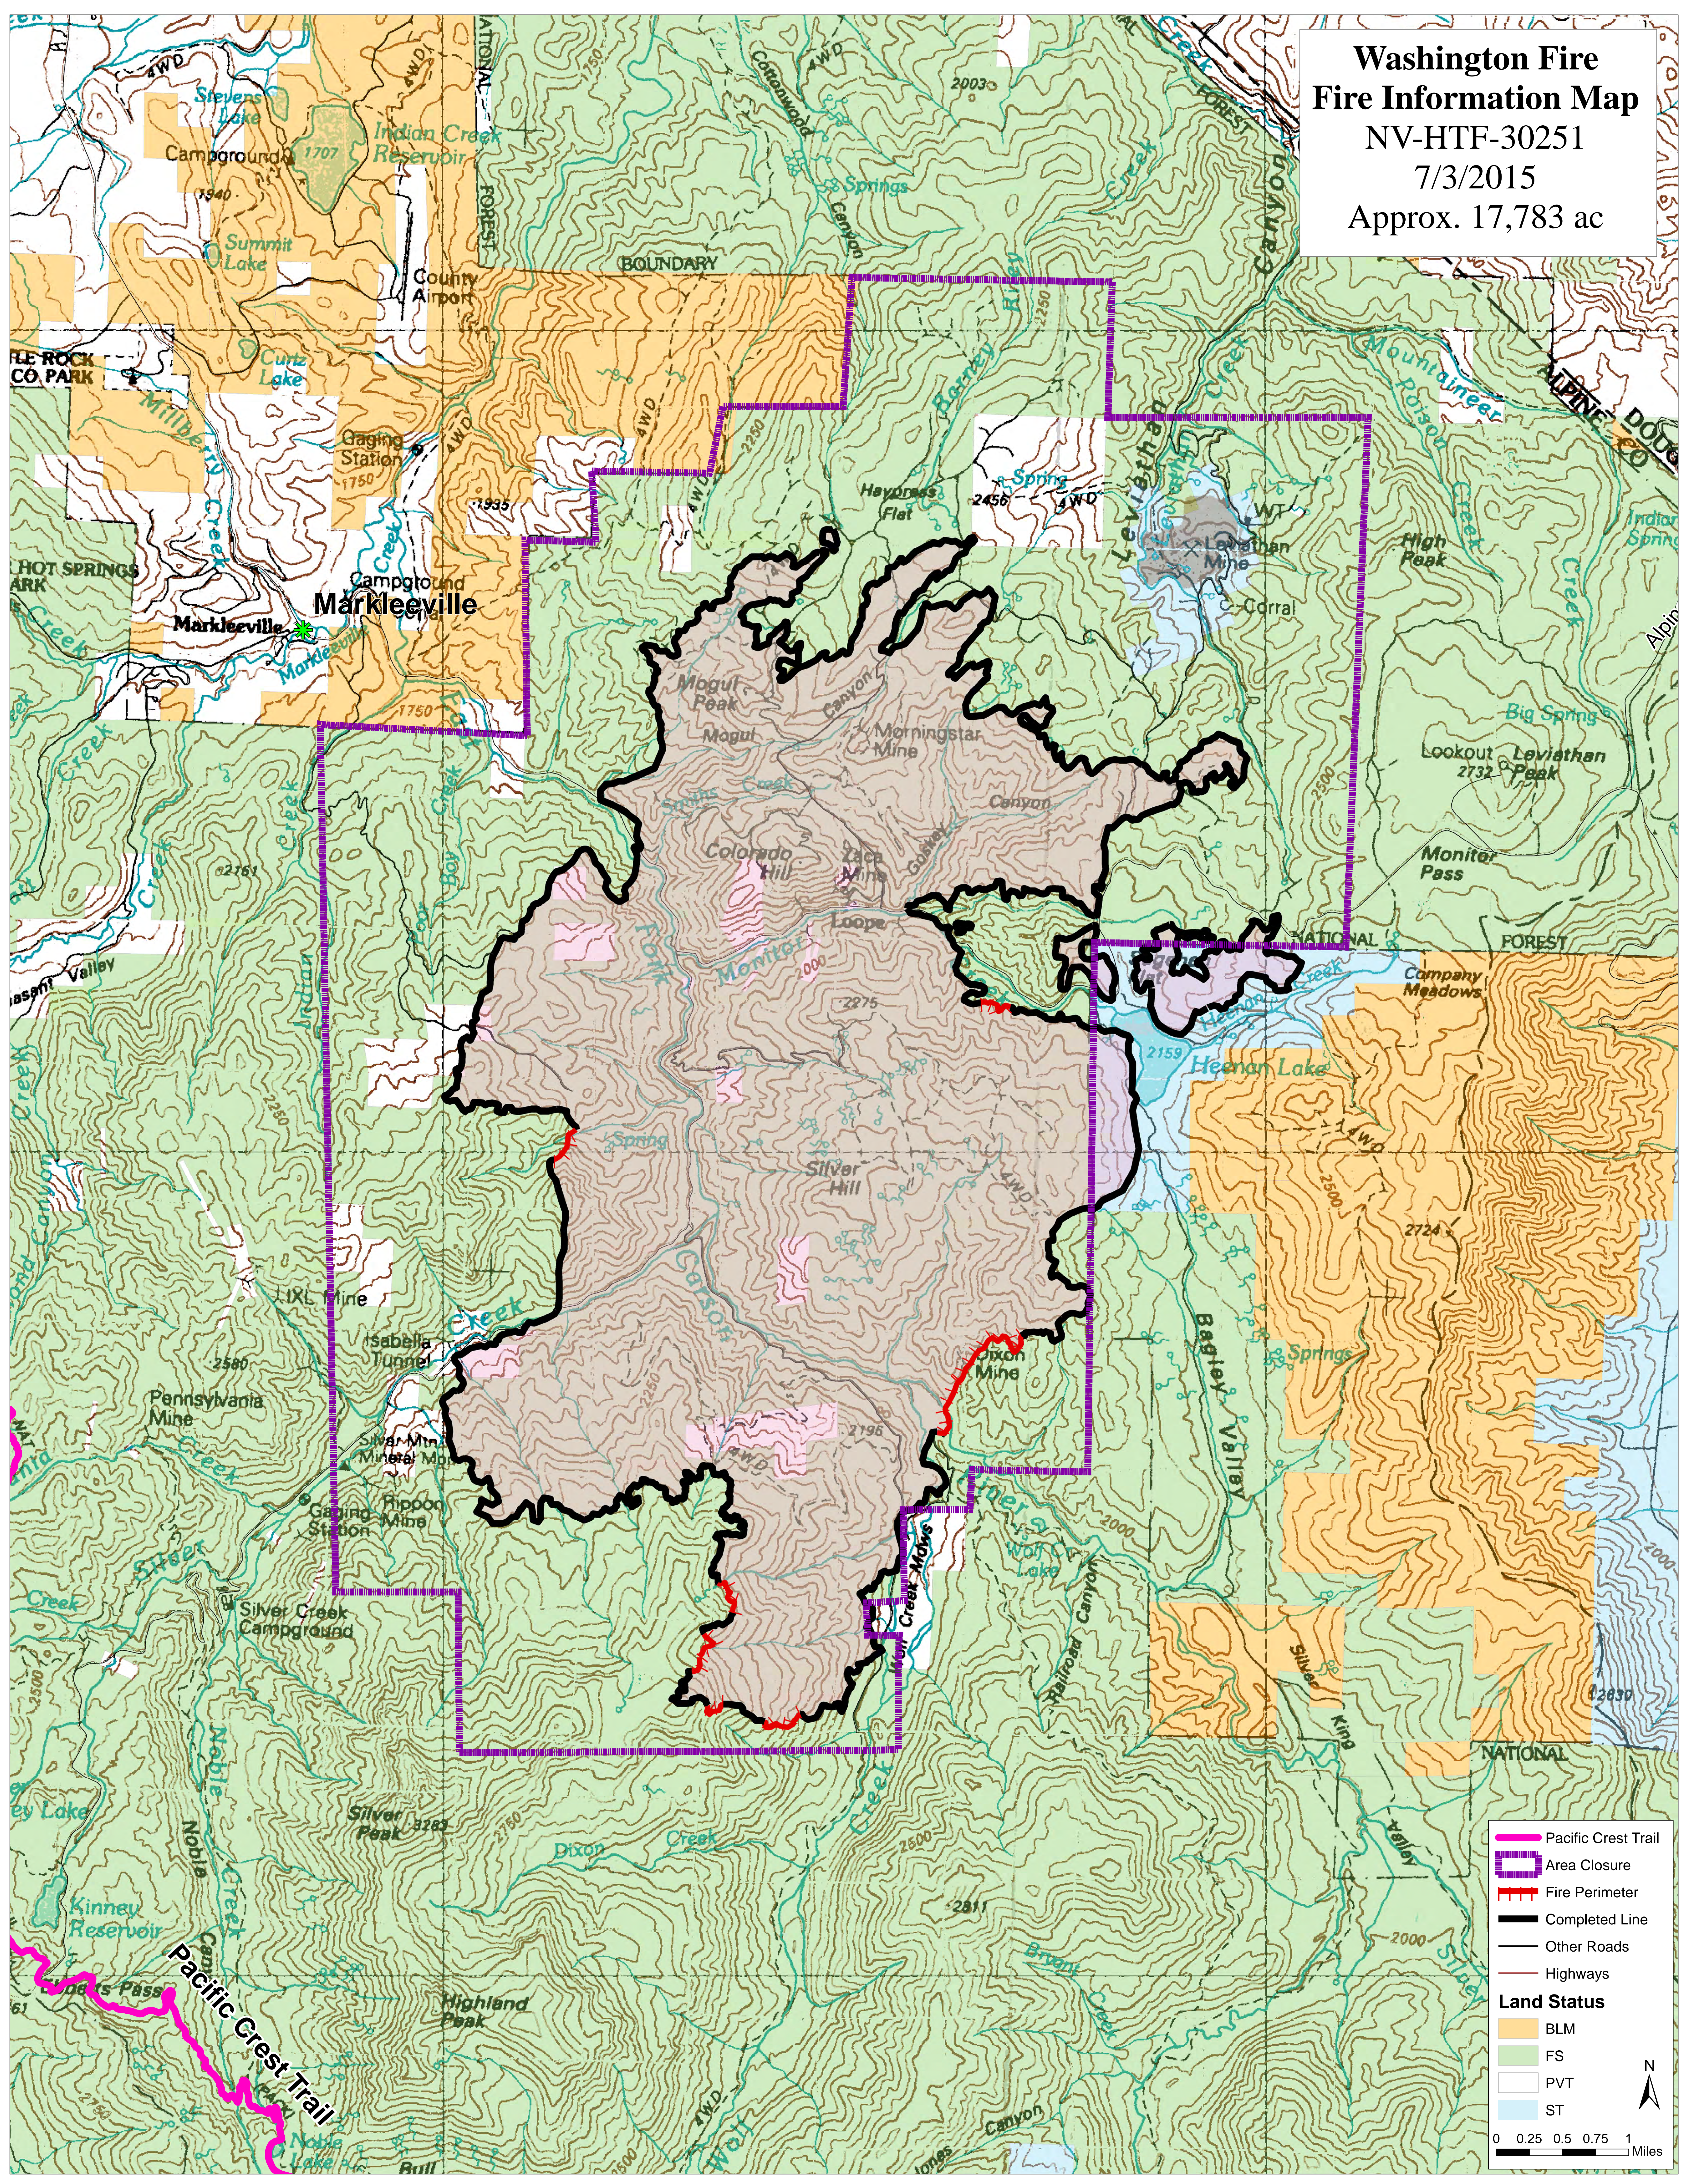

**Washington Fire
Fire Information Map**
 NV-HTF-30251
 7/3/2015
 Approx. 17,783 ac

Legend

- Pacific Crest Trail
- Area Closure
- Fire Perimeter
- Completed Line
- Other Roads
- Highways

Land Status

- BLM
- FS
- PVT
- ST

0 0.25 0.5 0.75 1 Miles

N