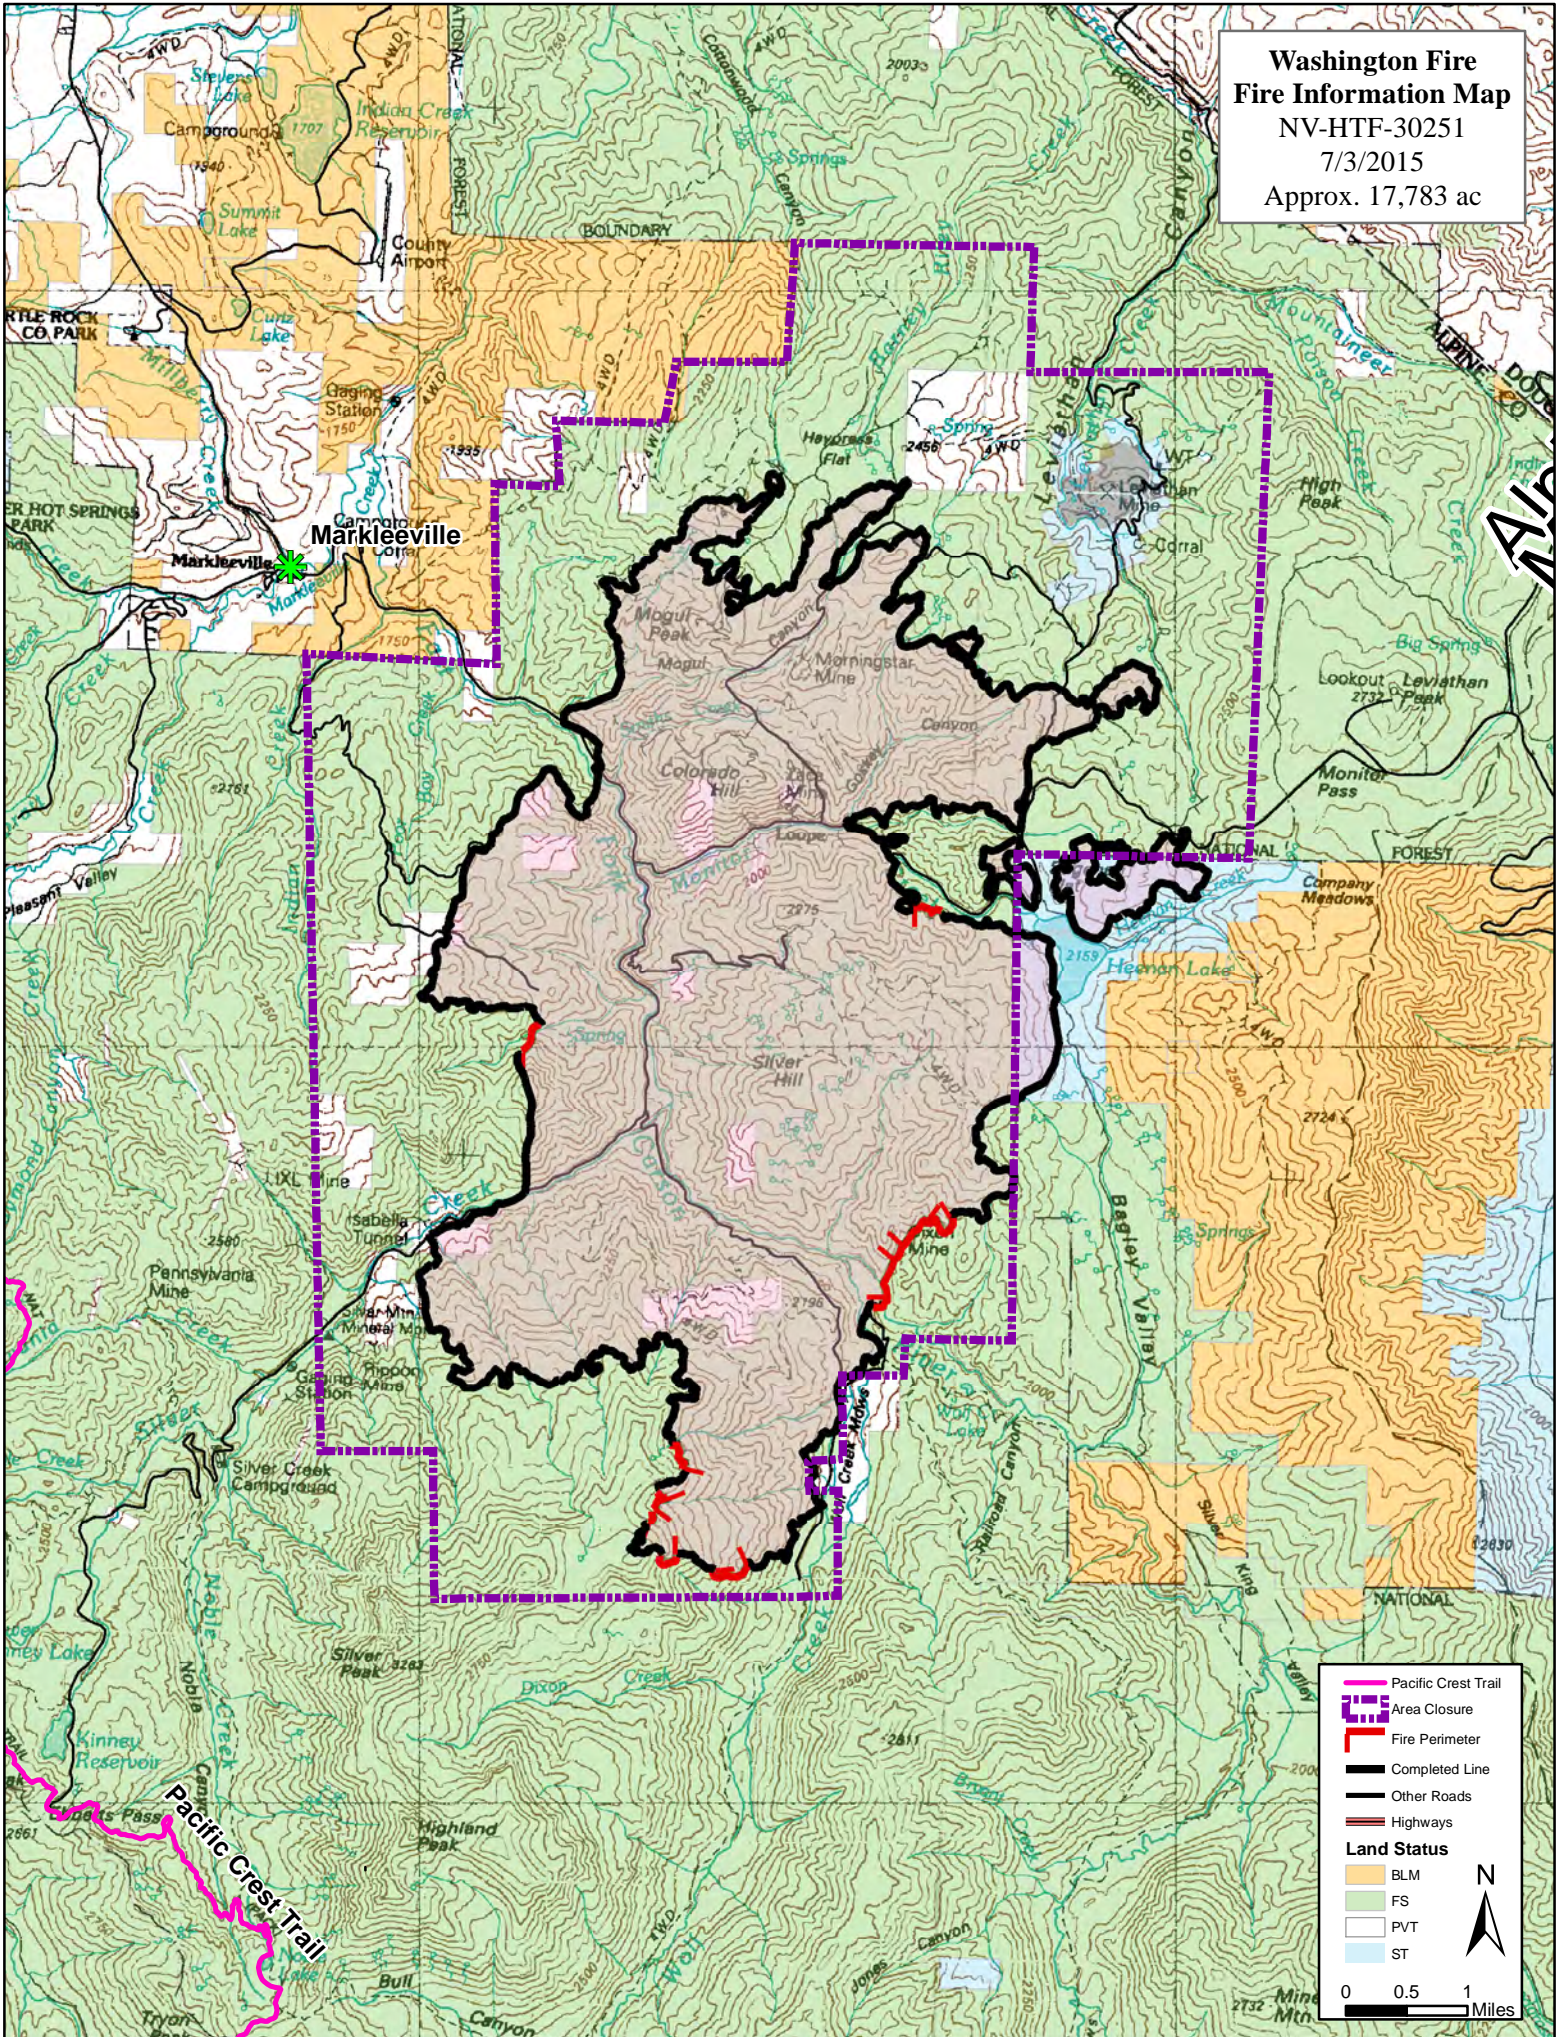

**Washington Fire  
Fire Information Map**  
 NV-HTF-30251  
 7/3/2015  
 Approx. 17,783 ac

	Pacific Crest Trail
	Area Closure
	Fire Perimeter
	Completed Line
	Other Roads
	Highways
<b>Land Status</b>	
	BLM
	FS
	PVT
	ST
N	
 0 0.5 1 Miles	