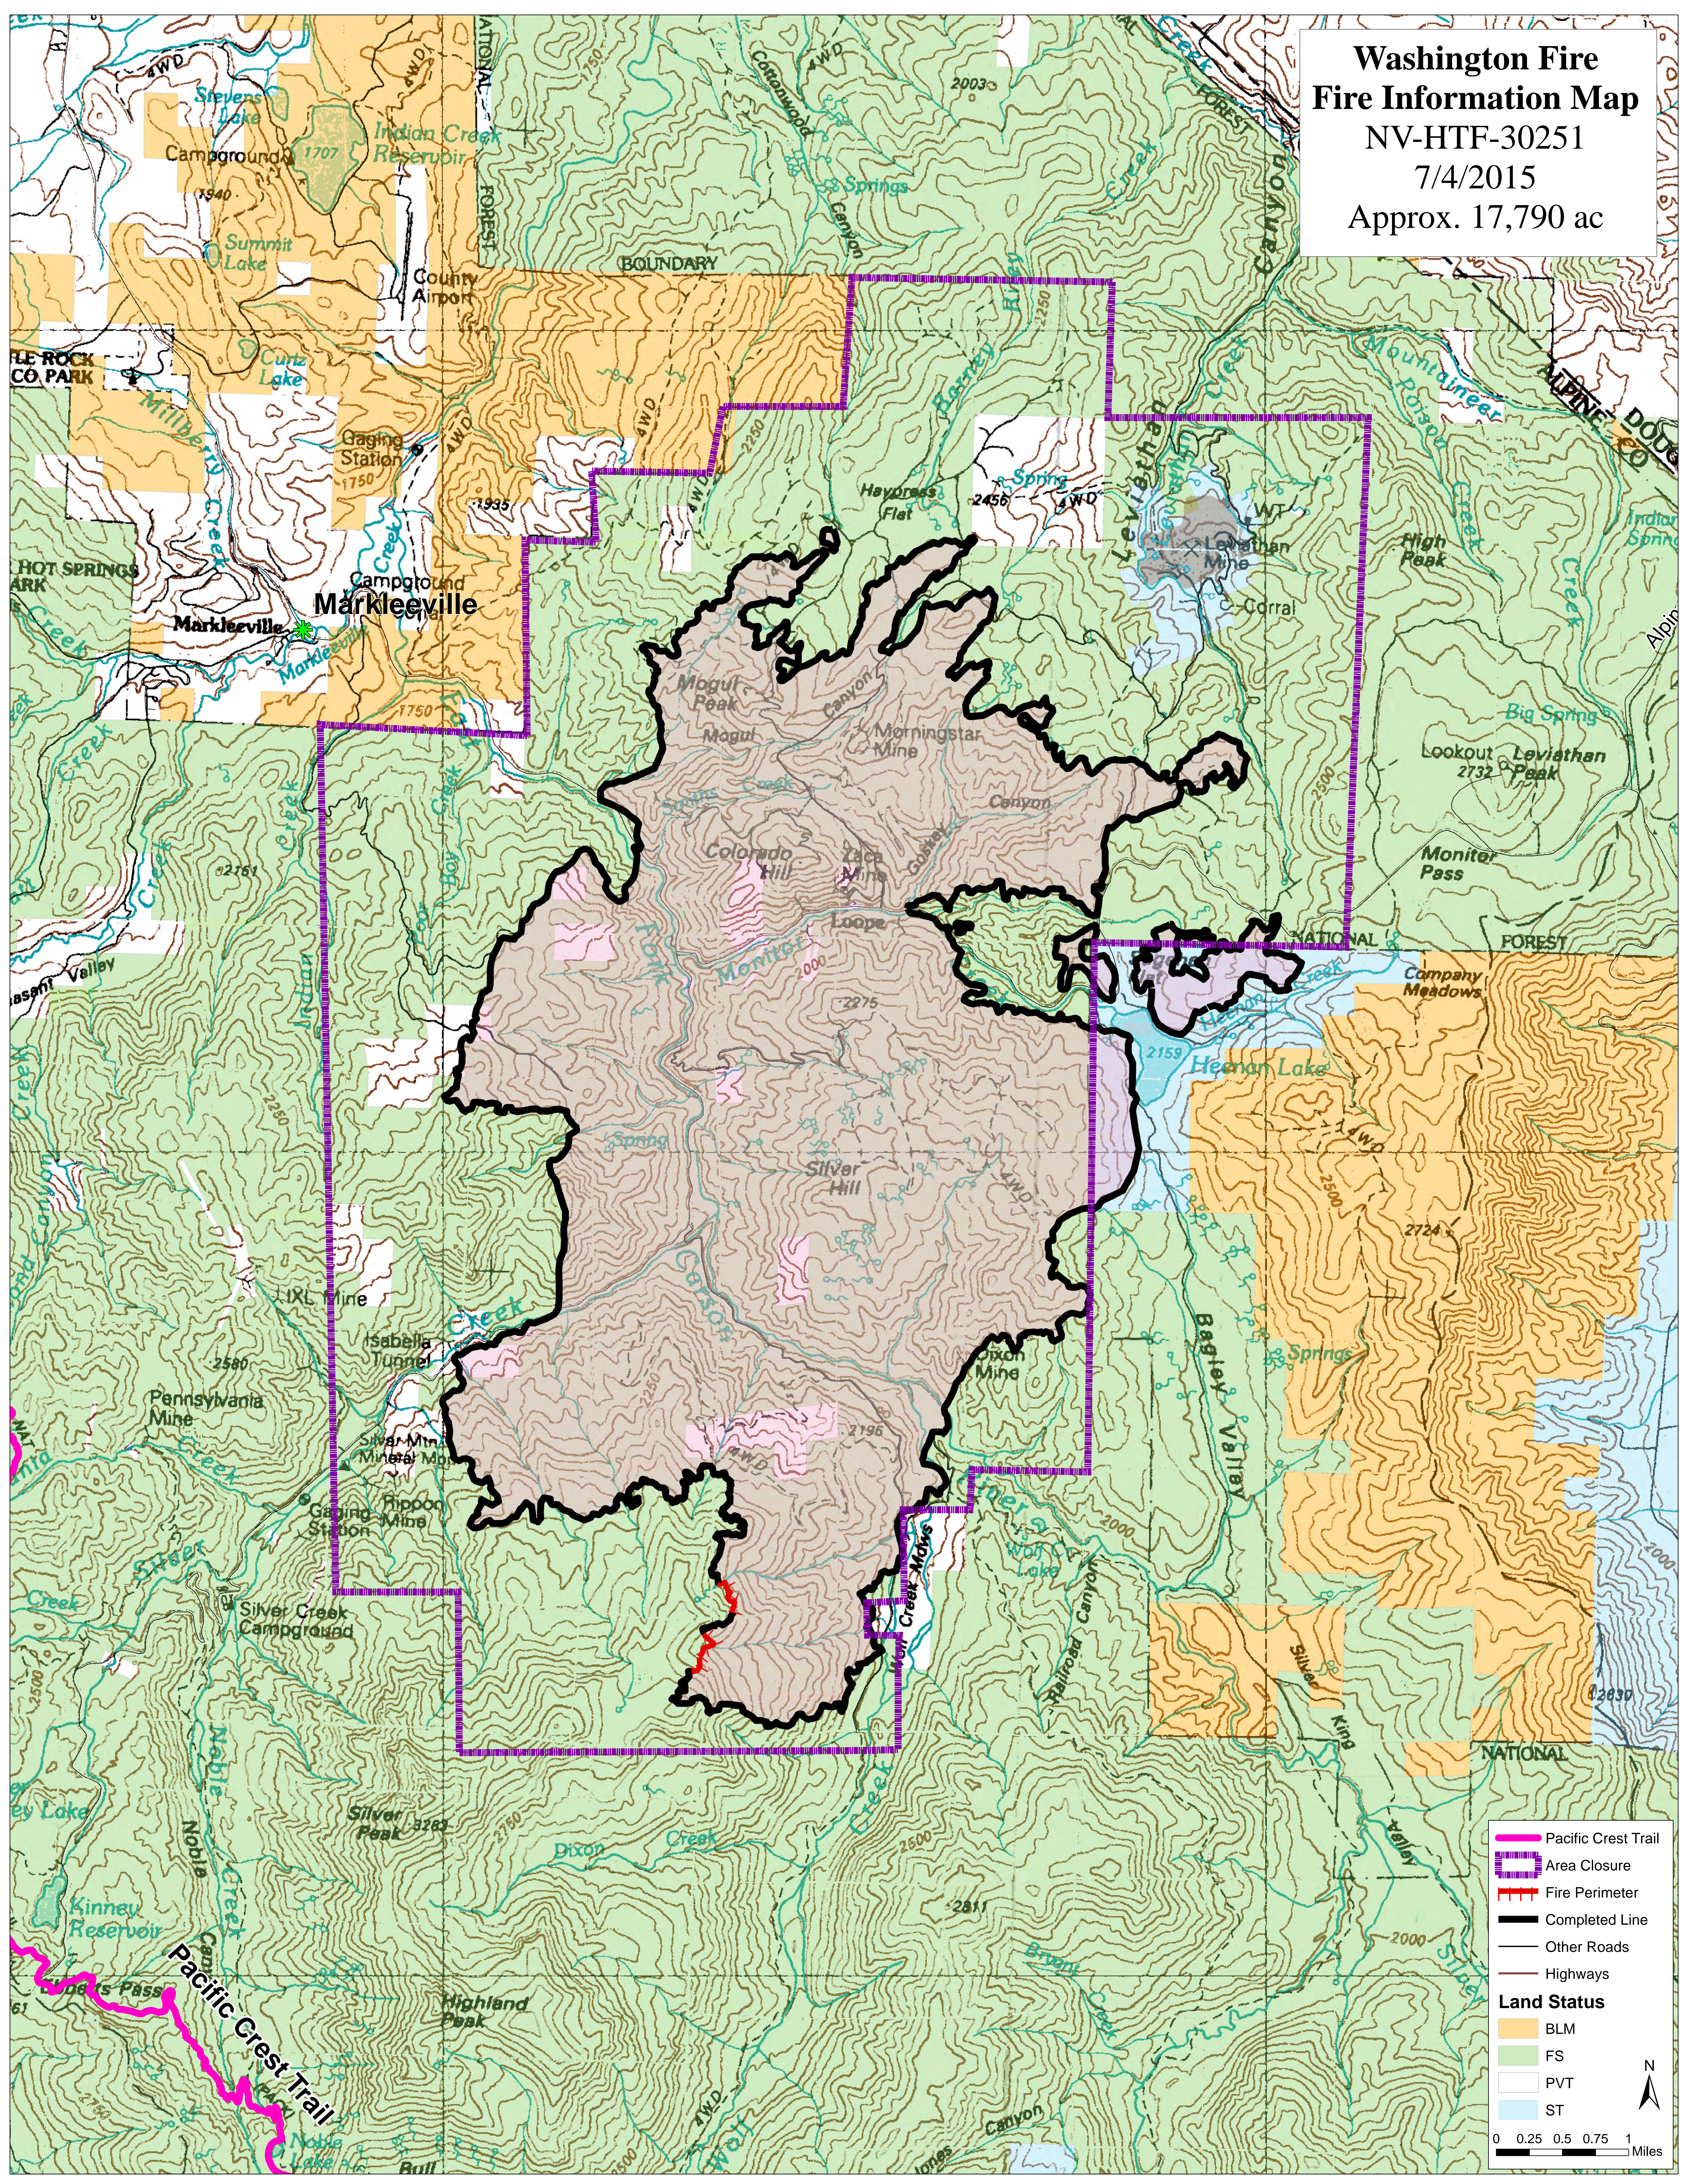

**Washington Fire  
Fire Information Map**  
 NV-HTF-30251  
 7/4/2015  
 Approx. 17,790 ac

**Legend**

- Pacific Crest Trail
- Area Closure
- Fire Perimeter
- Completed Line
- Other Roads
- Highways

**Land Status**

- BLM
- FS
- PVT
- ST

0 0.25 0.5 0.75 1 Miles