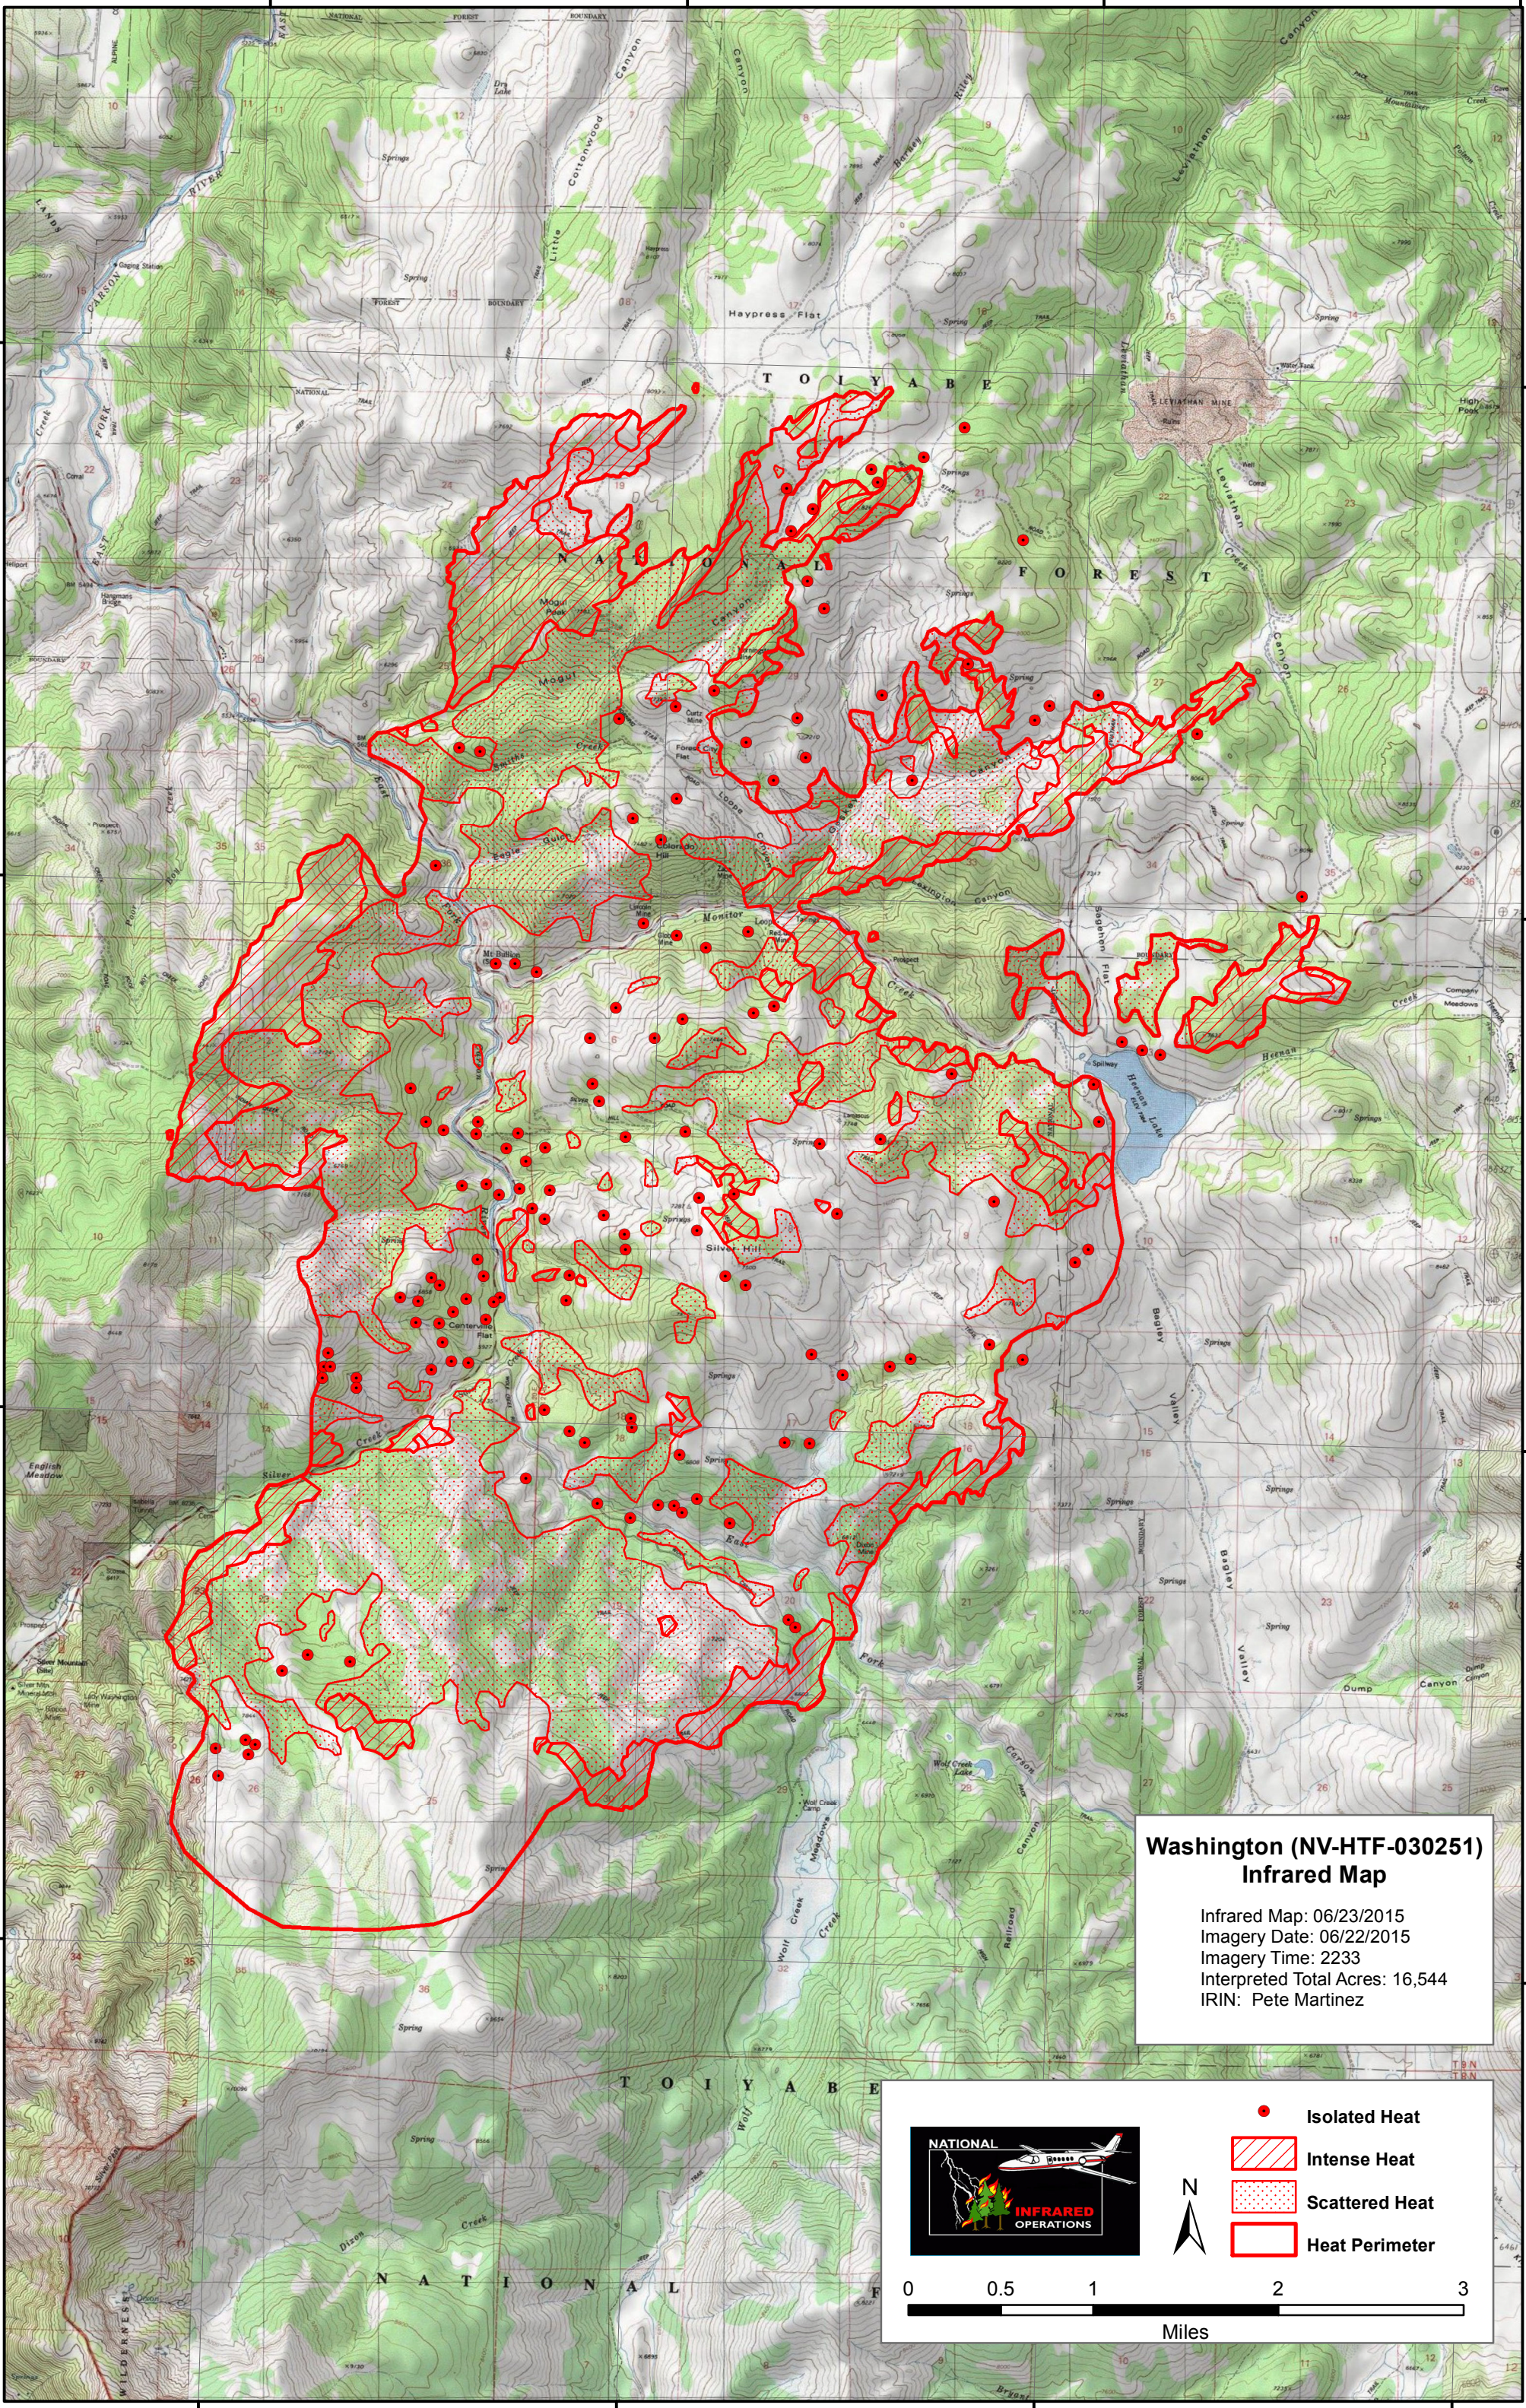

119°45'0"W

119°42'30"W

119°40'0"W

119°37'30"W

38°42'30"N

38°40'0"N

38°37'30"N

38°35'0"N

38°42'30"N

38°40'0"N

38°37'30"N

38°35'0"N

**Washington (NV-HTF-030251)
Infrared Map**

Infrared Map: 06/23/2015
 Imagery Date: 06/22/2015
 Imagery Time: 2233
 Interpreted Total Acres: 16,544
 IRIN: Pete Martinez

Legend

- Isolated Heat
- Intense Heat
- Scattered Heat
- Heat Perimeter

Scale

0 0.5 1 2 3
Miles

119°45'0"W

119°42'30"W

119°40'0"W

119°37'30"W